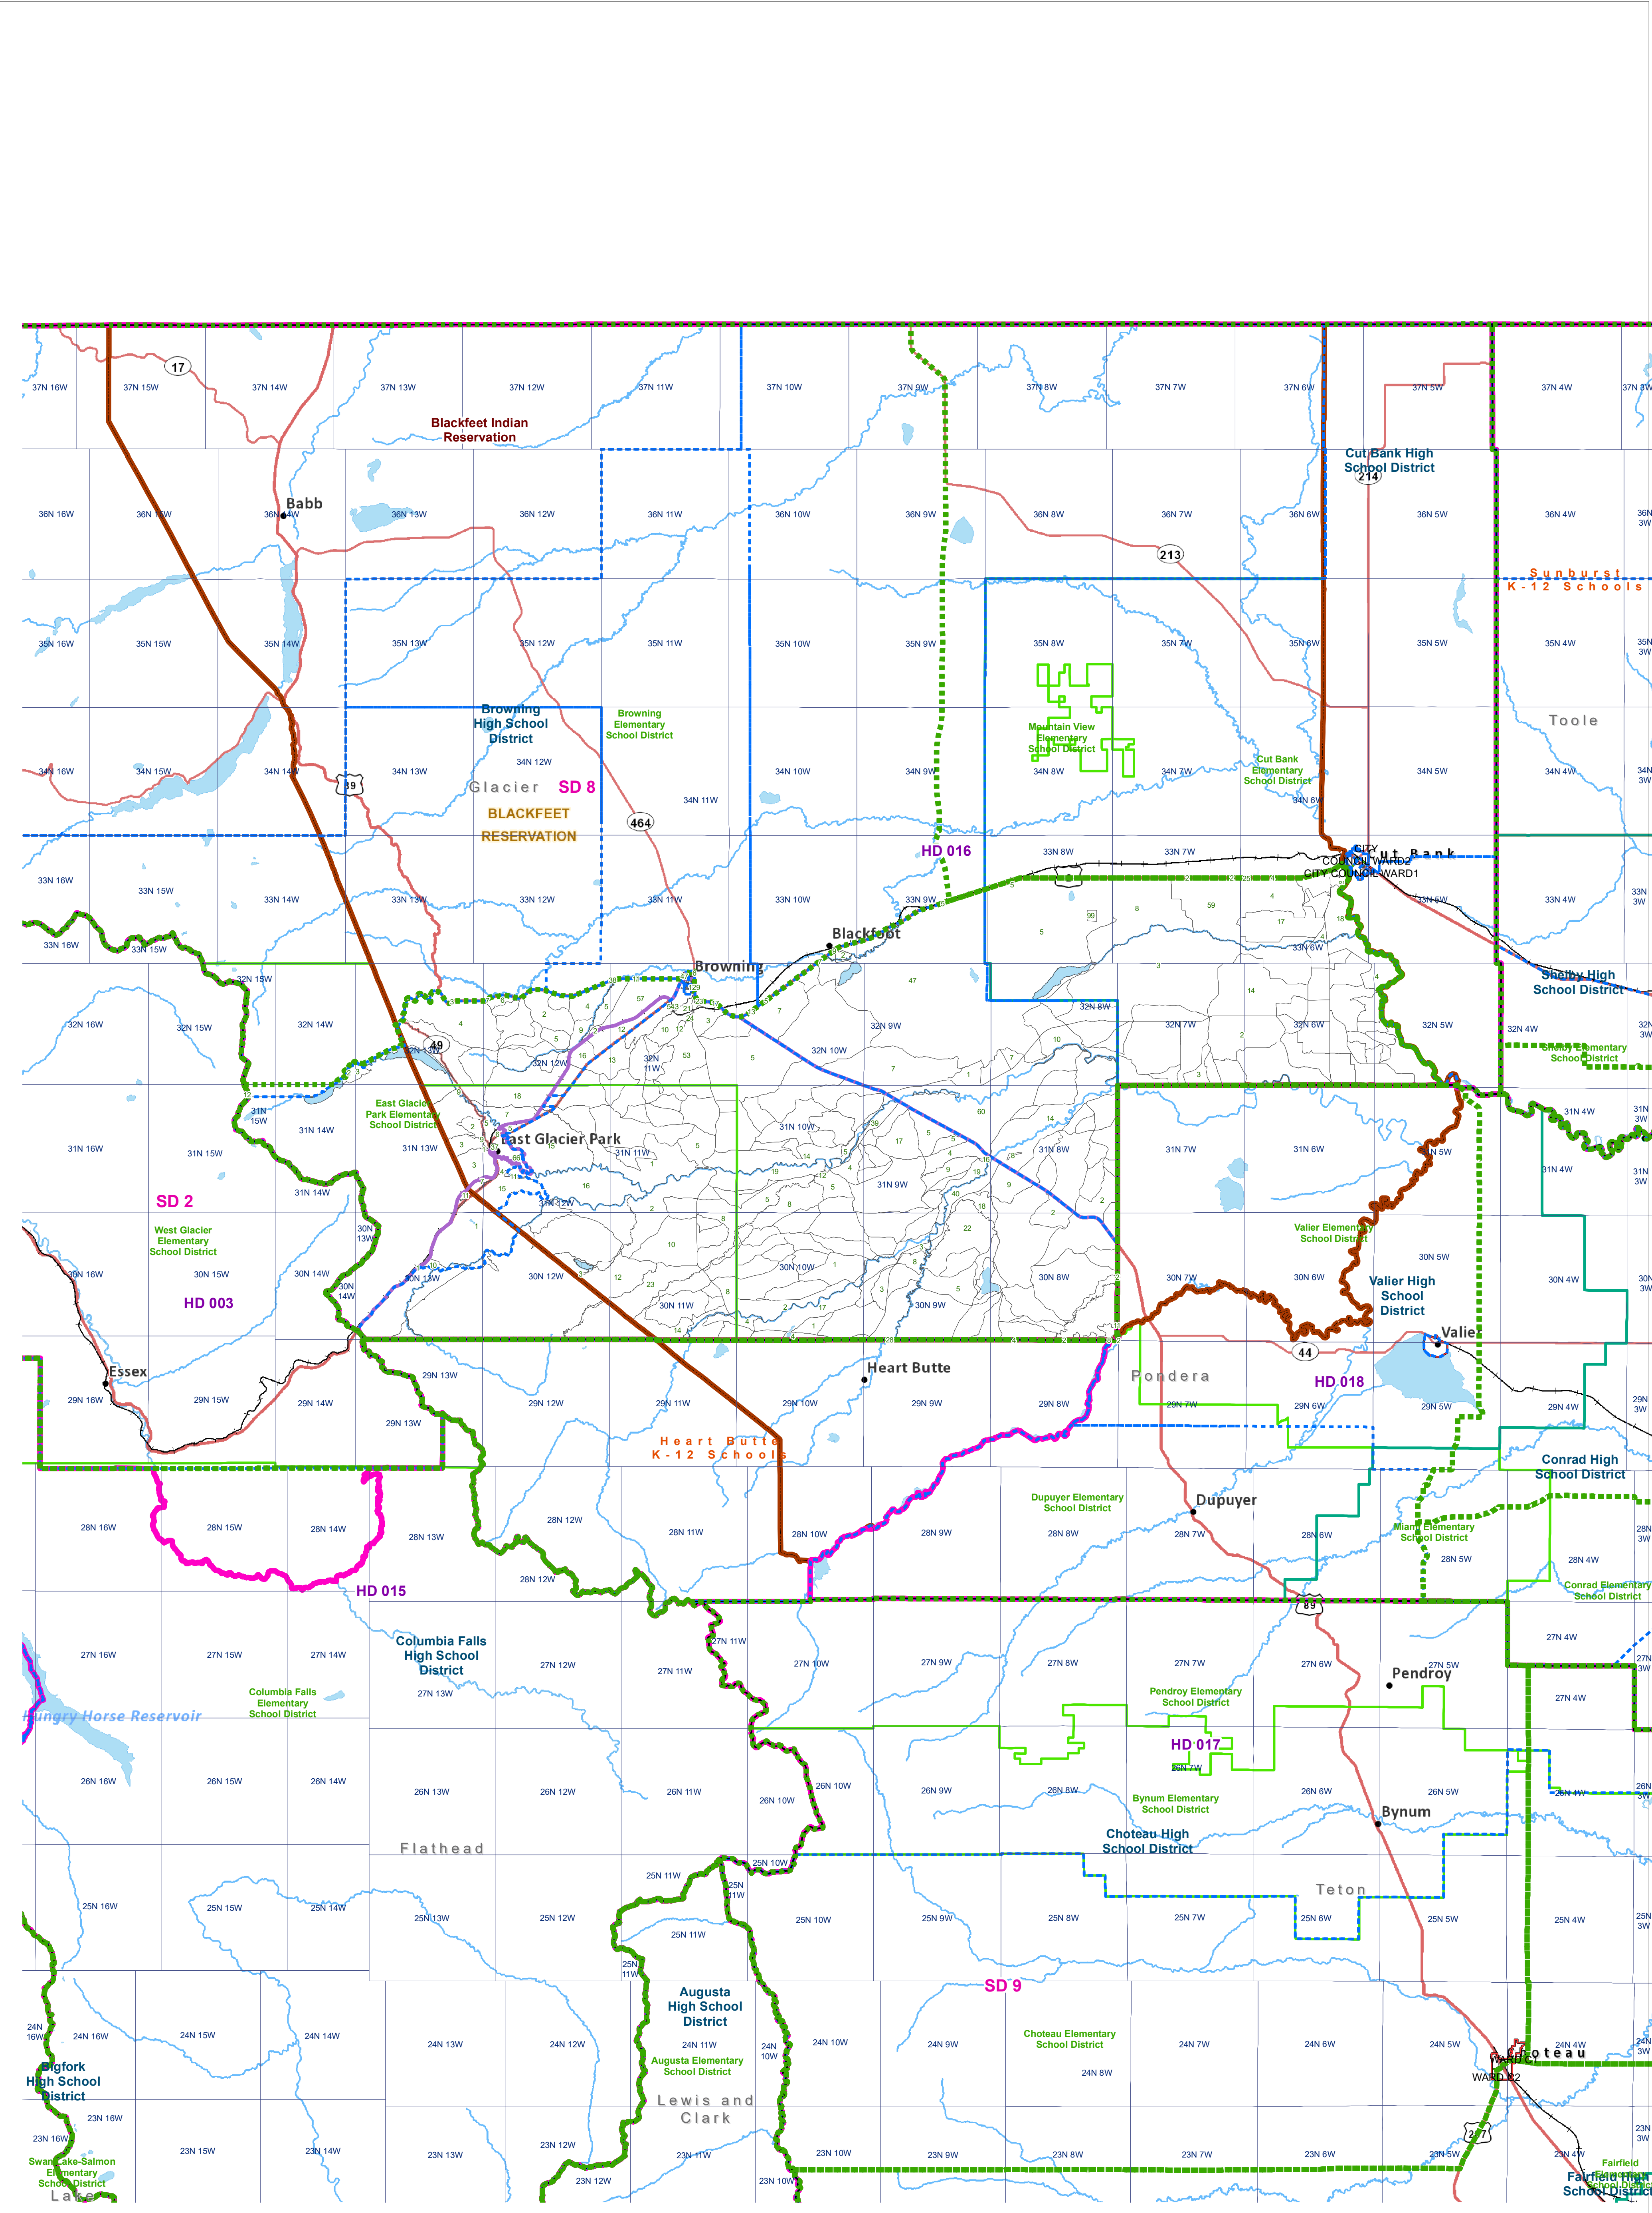

Glacier - District 2

County Commissioner Districts with 2020 Census Blocks

Total Population: 4,593

- County Commissioner Districts
- Voting Precincts
- Secondary School Districts
- Incorporated Cities and Towns
- Township Boundary
- Senate
- Elementary School Districts
- Wards
- Tribal Nations Reservations
- House
- Unified (K-12) School Districts
- 2020 Census Blocks with Total Population Labeled

Voting Precincts
 Montana State Library
 Created on 3/9/2023
 Meghan Burns | GeoEnabledElections@mt.gov
<https://geoenabled-elections-montana.hub.arcgis.com/>