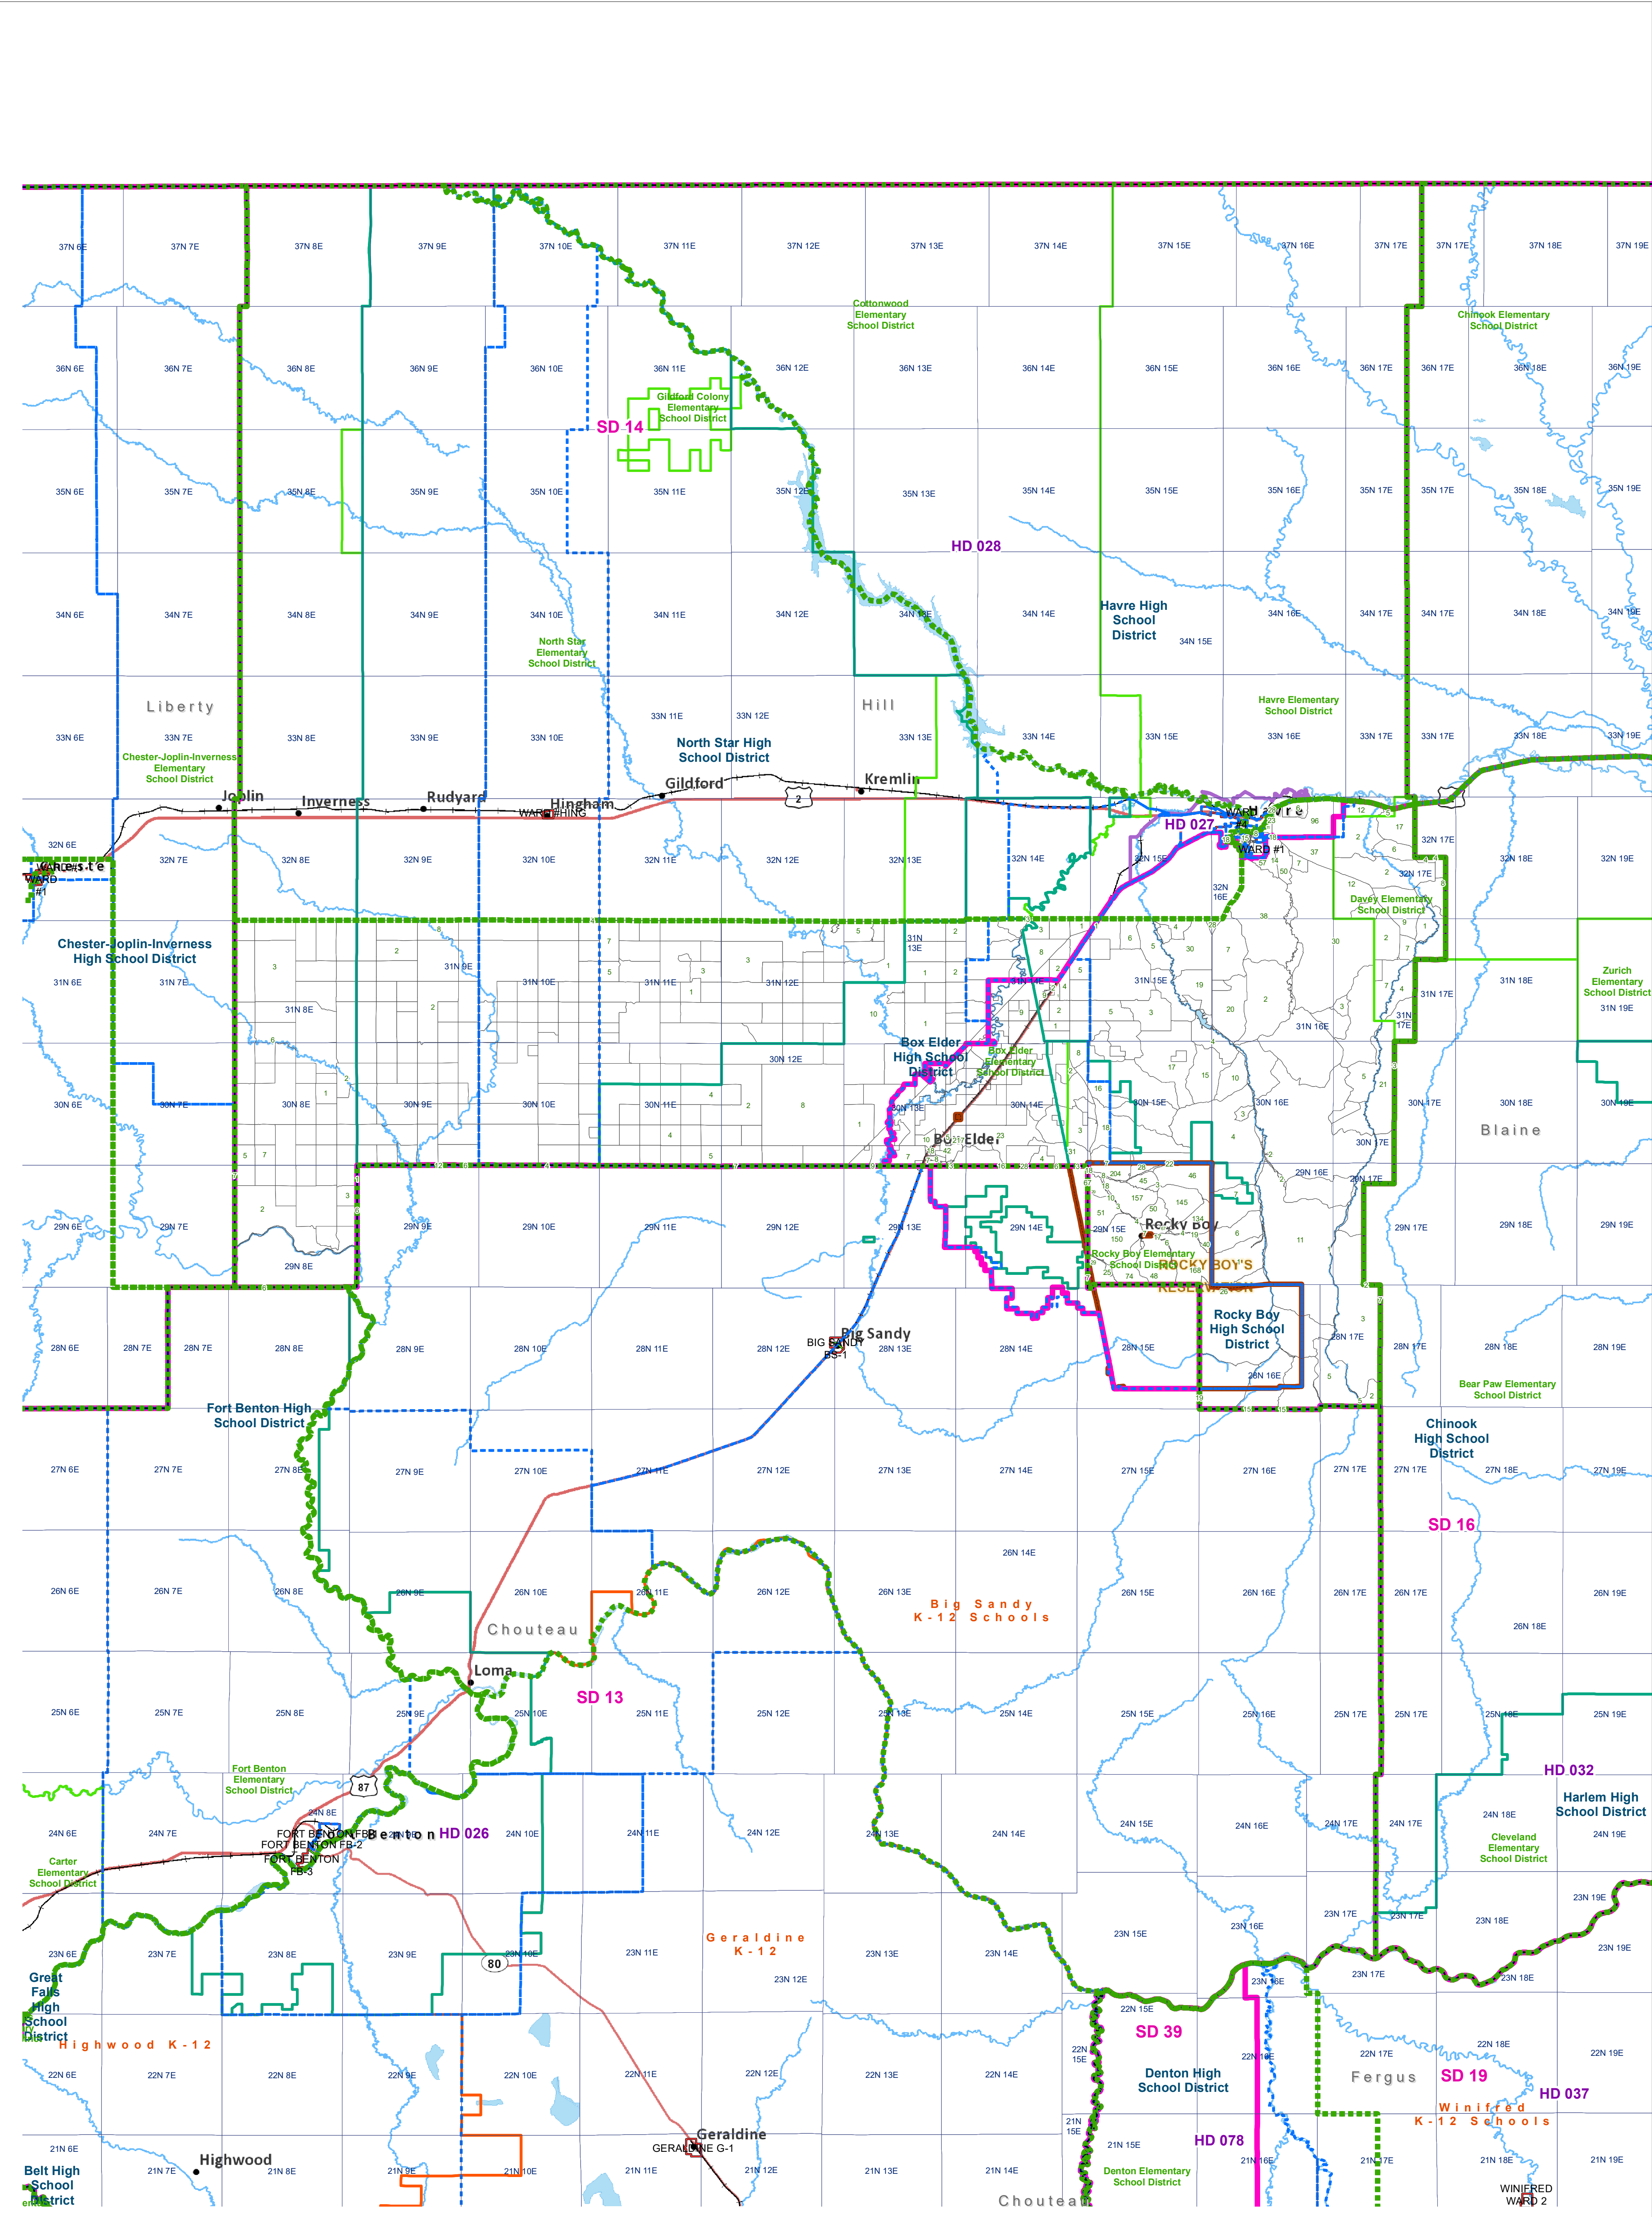

Hill - 2

County Commissioner Districts with 2020 Census Blocks

Total Population: 6,620

- County Commissioner Districts
- Voting Precincts
- Secondary School Districts
- Incorporated Cities and Towns
- Township Boundary
- Senate
- Elementary School Districts
- Wards
- Tribal Nations Reservations
- House
- Unified (K-12) School Districts
- 2020 Census Blocks with Total Population Labeled

Voting Precincts
 Montana State Library
 Created on 3/9/2023
 Meghan Burns | GeoEnabledElections@mt.gov
<https://geoenabled-elections-montana.hub.arcgis.com/>