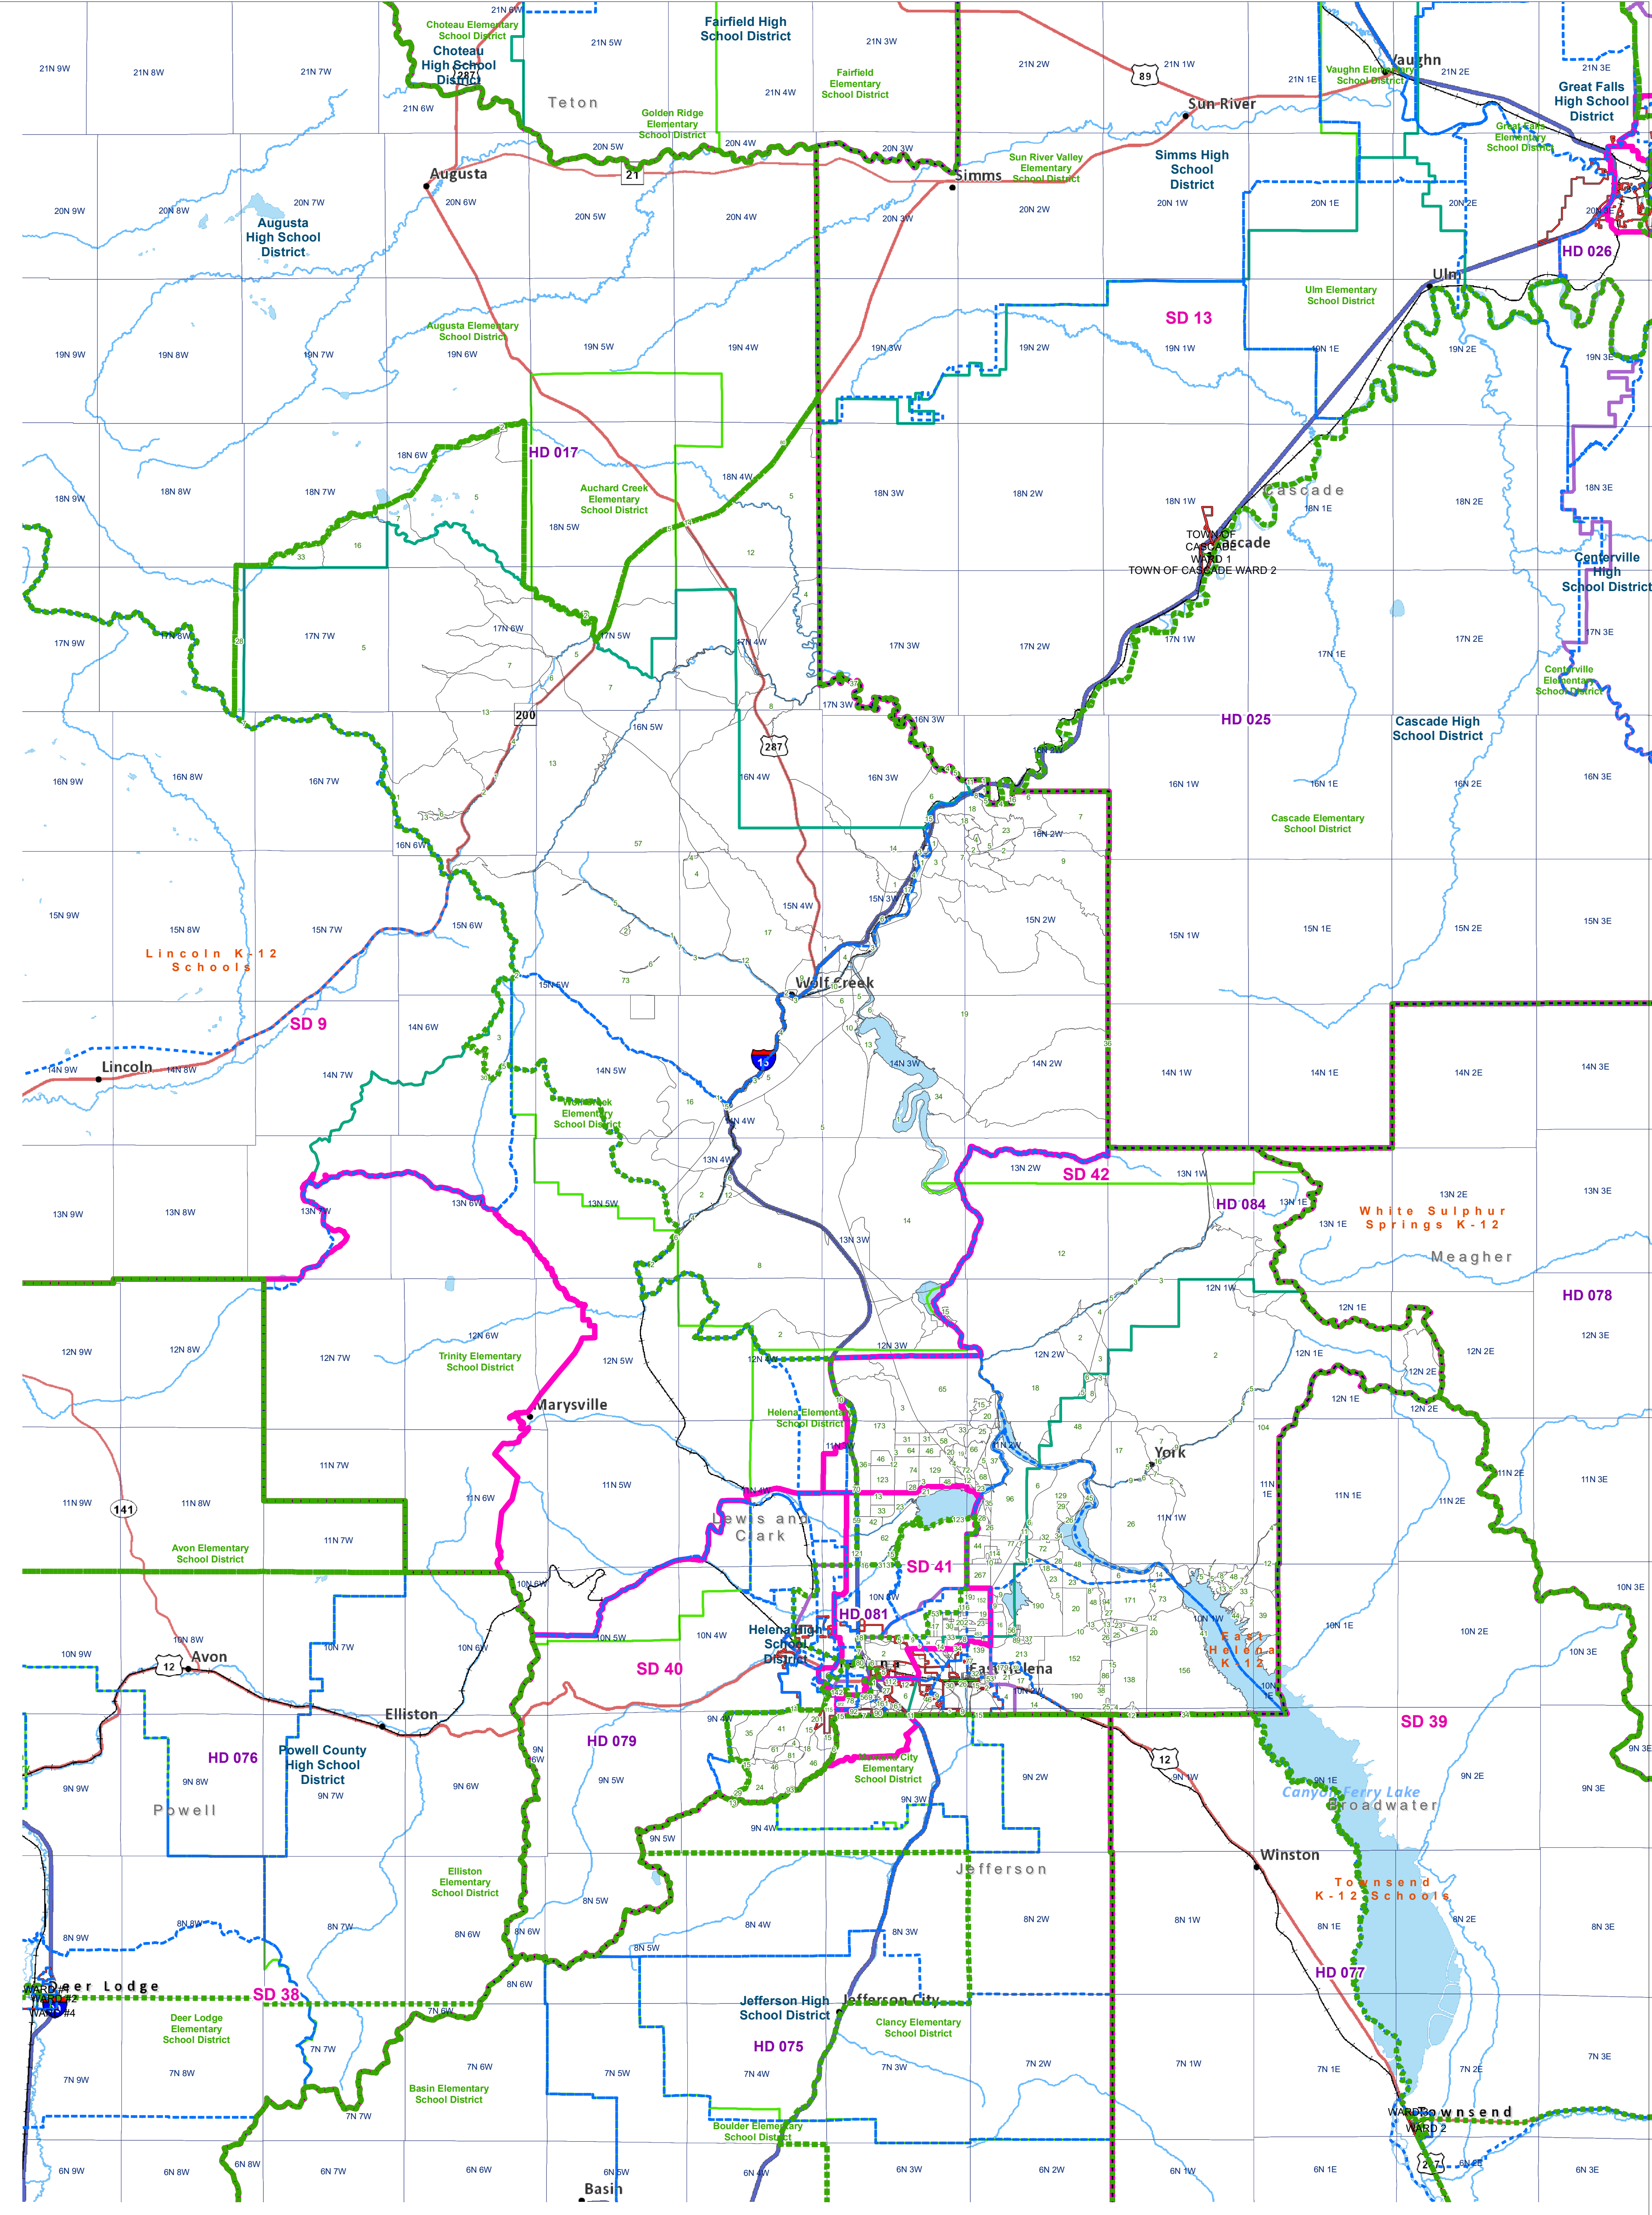

Lewis and Clark - D1 County Commissioner Districts with 2020 Census Blocks

Total Population: 23,951

- County Commissioner Districts
- Voting Precincts
- Secondary School Districts
- Incorporated Cities and Towns
- Township Boundary
- Senate
- Elementary School Districts
- Wards
- Tribal Nations Reservations
- House
- Unified (K-12) School Districts
- 2020 Census Blocks with Total Population Labeled