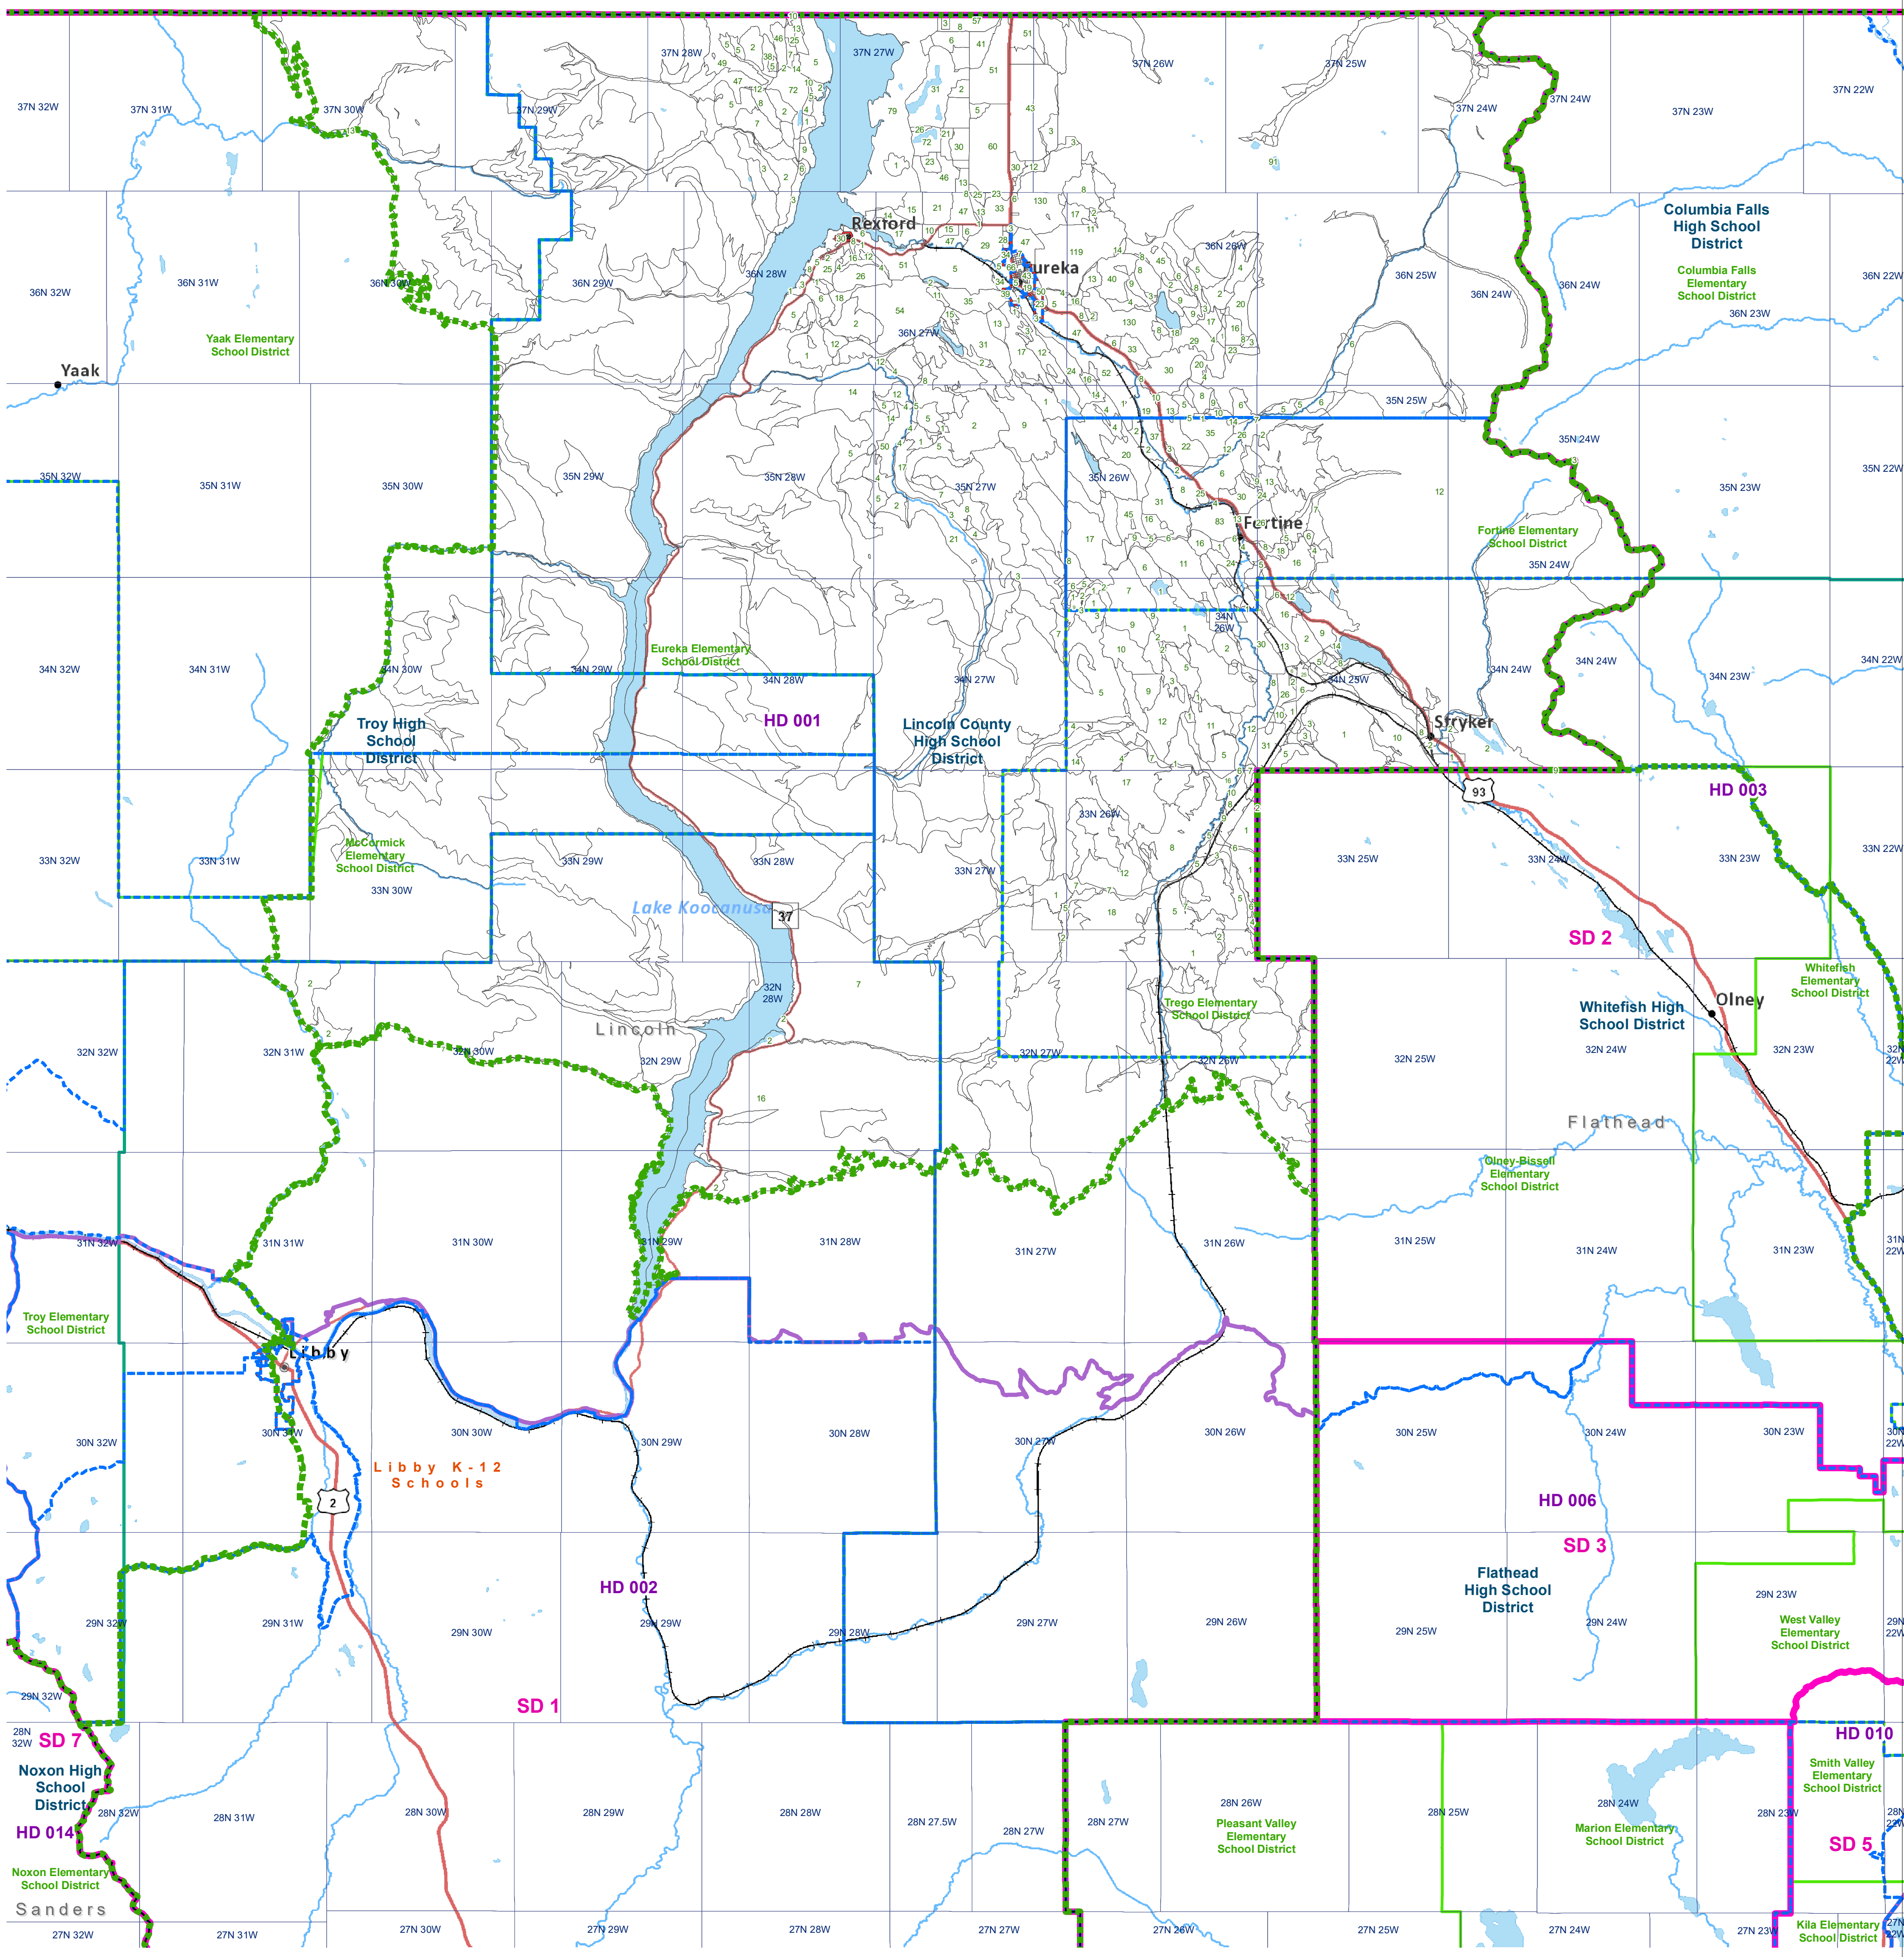

# Lincoln - EUREKA

## County Commissioner Districts with 2020 Census Blocks

Total Population: 6,533

- County Commissioner Districts
- Voting Precincts
- Secondary School Districts
- Incorporated Cities and Towns
- Township Boundary
- Senate
- Elementary School Districts
- Wards
- Tribal Nations Reservations
- House
- Unified (K-12) School Districts
- 2020 Census Blocks with Total Population Labeled