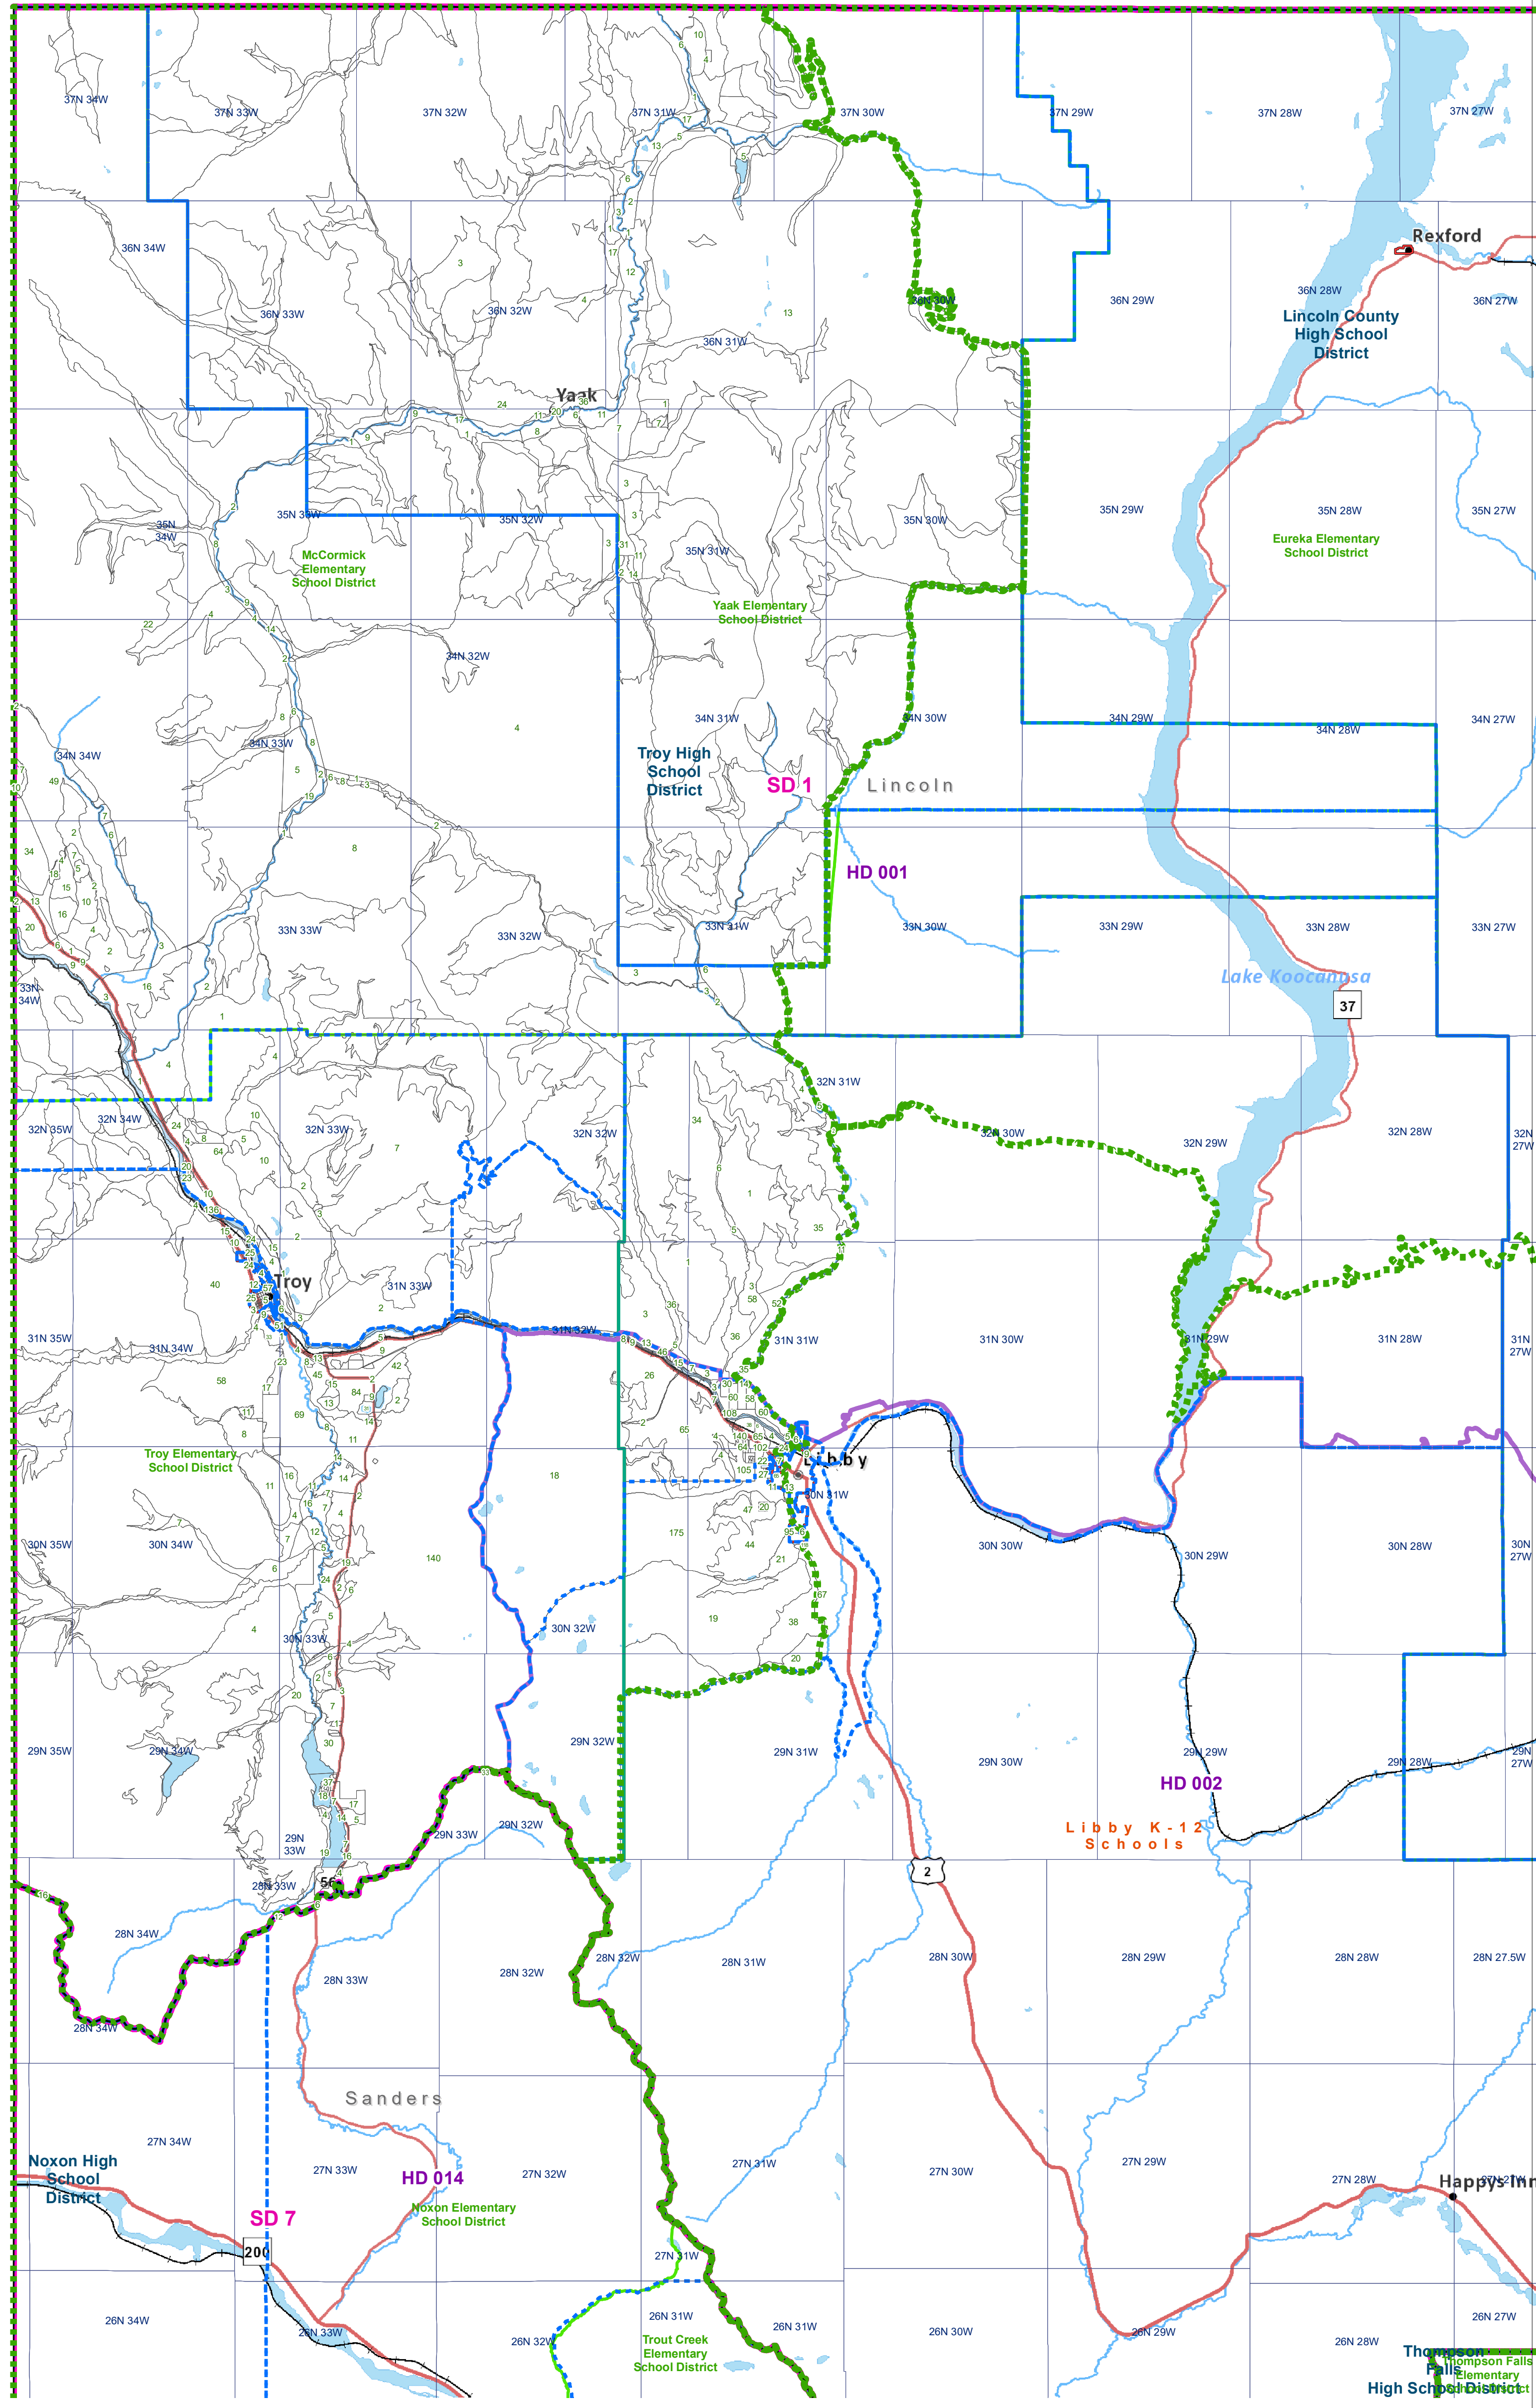

Lincoln - TROY
 County Commissioner Districts with 2020 Census Blocks
 Total Population: 6,522

- County Commissioner Districts
- Voting Precincts
- Secondary School Districts
- Incorporated Cities and Towns
- Township Boundary
- Senate
- Elementary School Districts
- Wards
- Tribal Nations Reservations
- House
- Unified (K-12) School Districts
- 2020 Census Blocks with Total Population Labeled

Voting Precincts
 Montana State Library
 Created on 3/9/2023
 Meghan Burns | GeoEnabledElections@mt.gov
<https://geoenabled-elections-montana.hub.arcgis.com/>