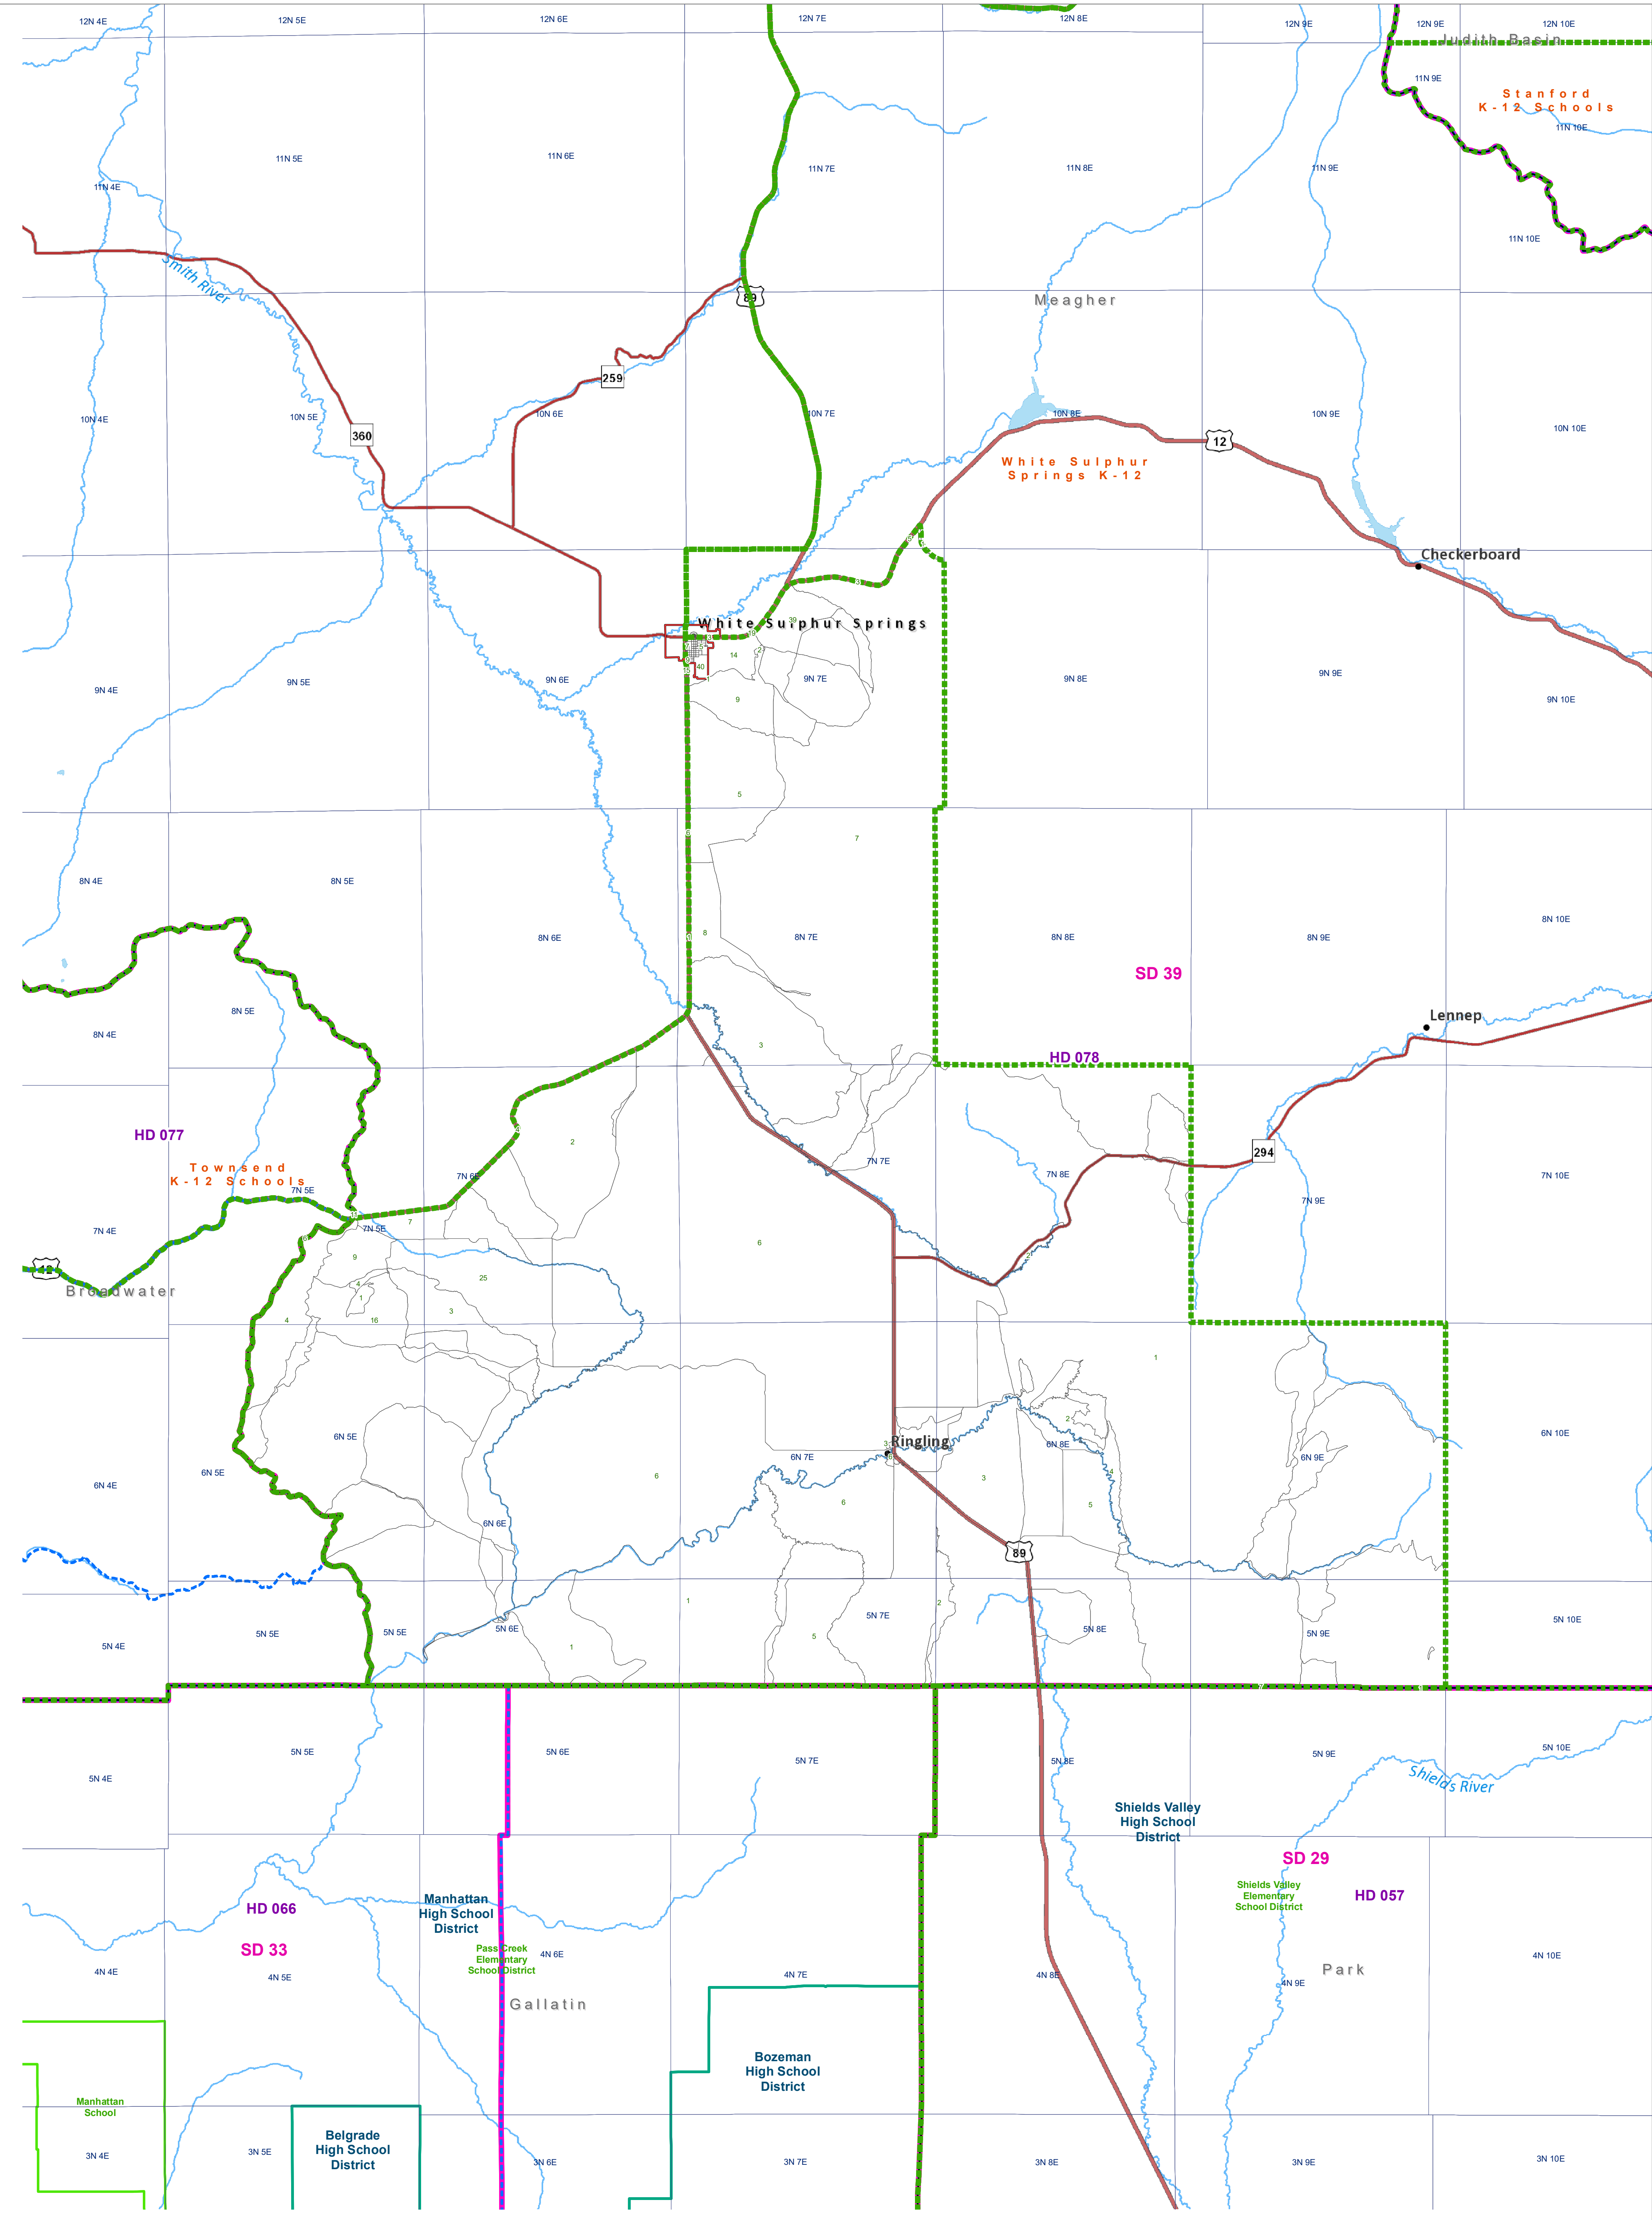

Meagher - 3

County Commissioner Districts with 2020 Census Blocks

Total Population: 689

- County Commissioner Districts
- Voting Precincts
- Secondary School Districts
- Incorporated Cities and Towns
- Township Boundary
- Senate
- Elementary School Districts
- Wards
- Tribal Nations Reservations
- House
- Unified (K-12) School Districts
- 2020 Census Blocks with Total Population Labeled

Voting Precincts
 Montana State Library
 Created on 3/9/2023
 Meghan Burns | GeoEnabledElections@mt.gov
<https://geoenabled-elections-montana.hub.arcgis.com/>