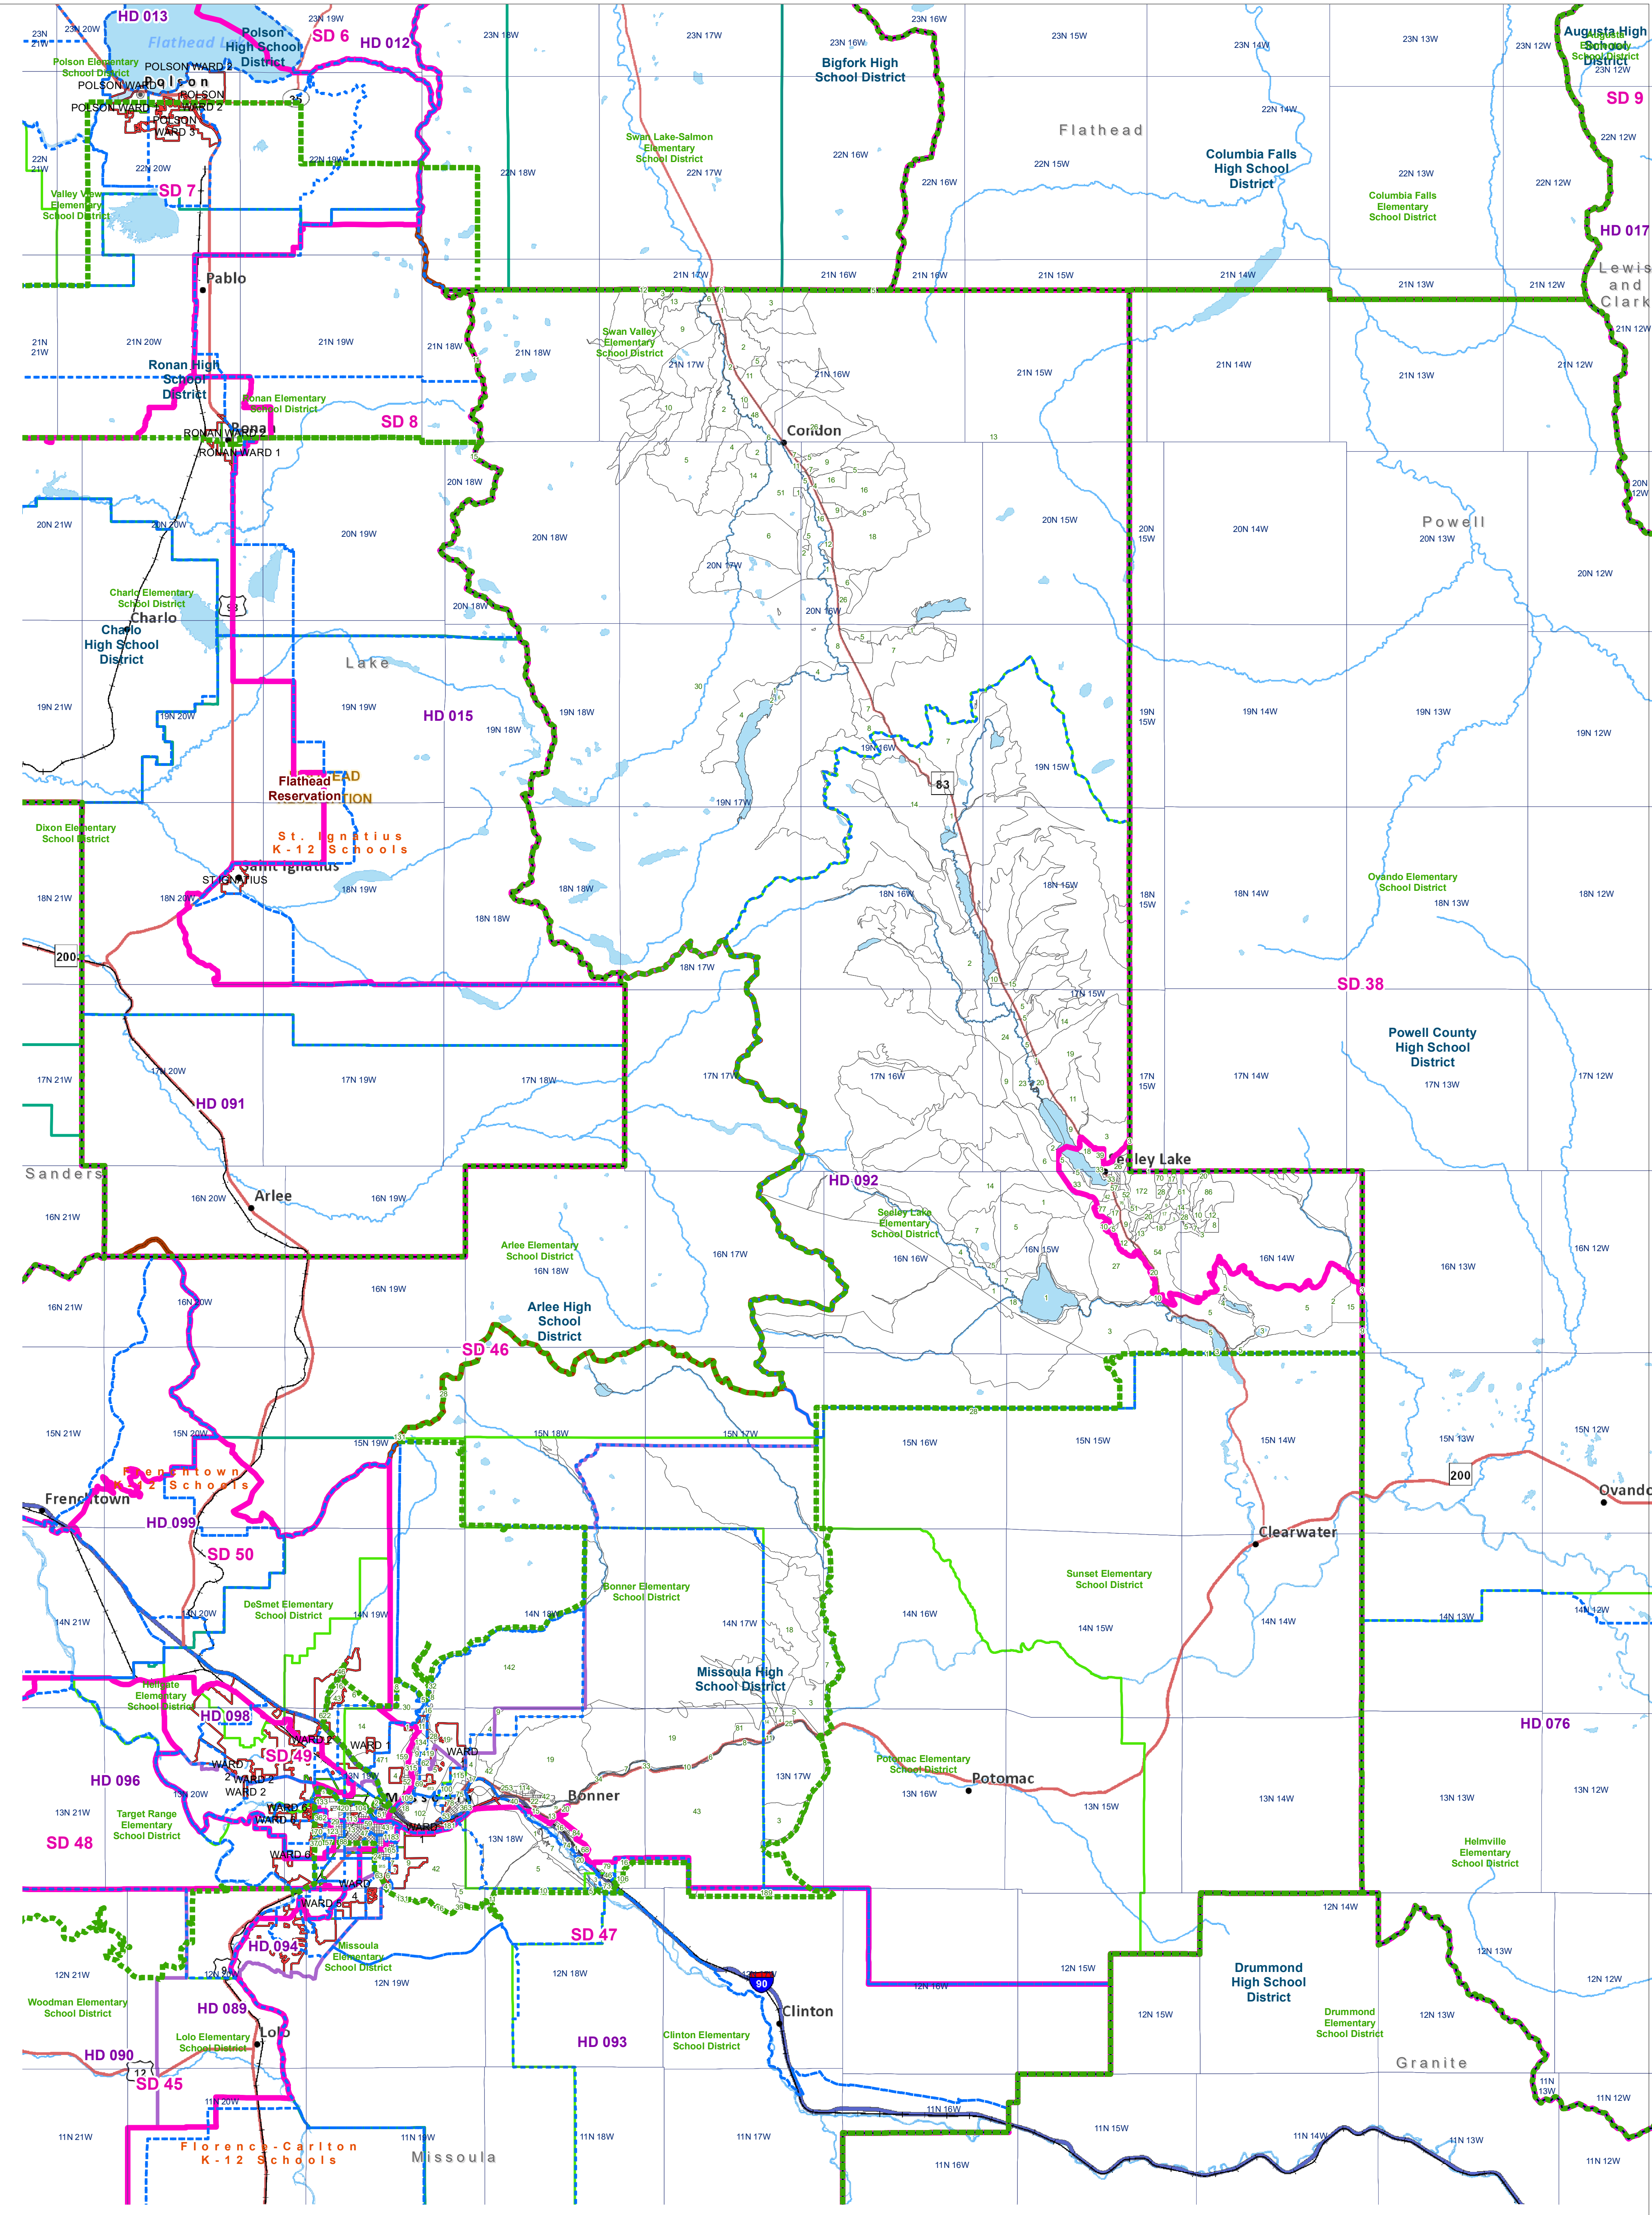

Missoula - 2

County Commissioner Districts with 2020 Census Blocks

Total Population: 37,967

- County Commissioner Districts
- Voting Precincts
- Secondary School Districts
- Incorporated Cities and Towns
- Township Boundary
- Senate
- Elementary School Districts
- Wards
- Tribal Nations Reservations
- House
- Unified (K-12) School Districts
- 2020 Census Blocks with Total Population Labeled

Voting Precincts
 Montana State Library
 Created on 3/9/2023
 Meghan Burns | GeoEnabledElections@mt.gov
<https://geoenabled-elections-montana.hub.arcgis.com/>