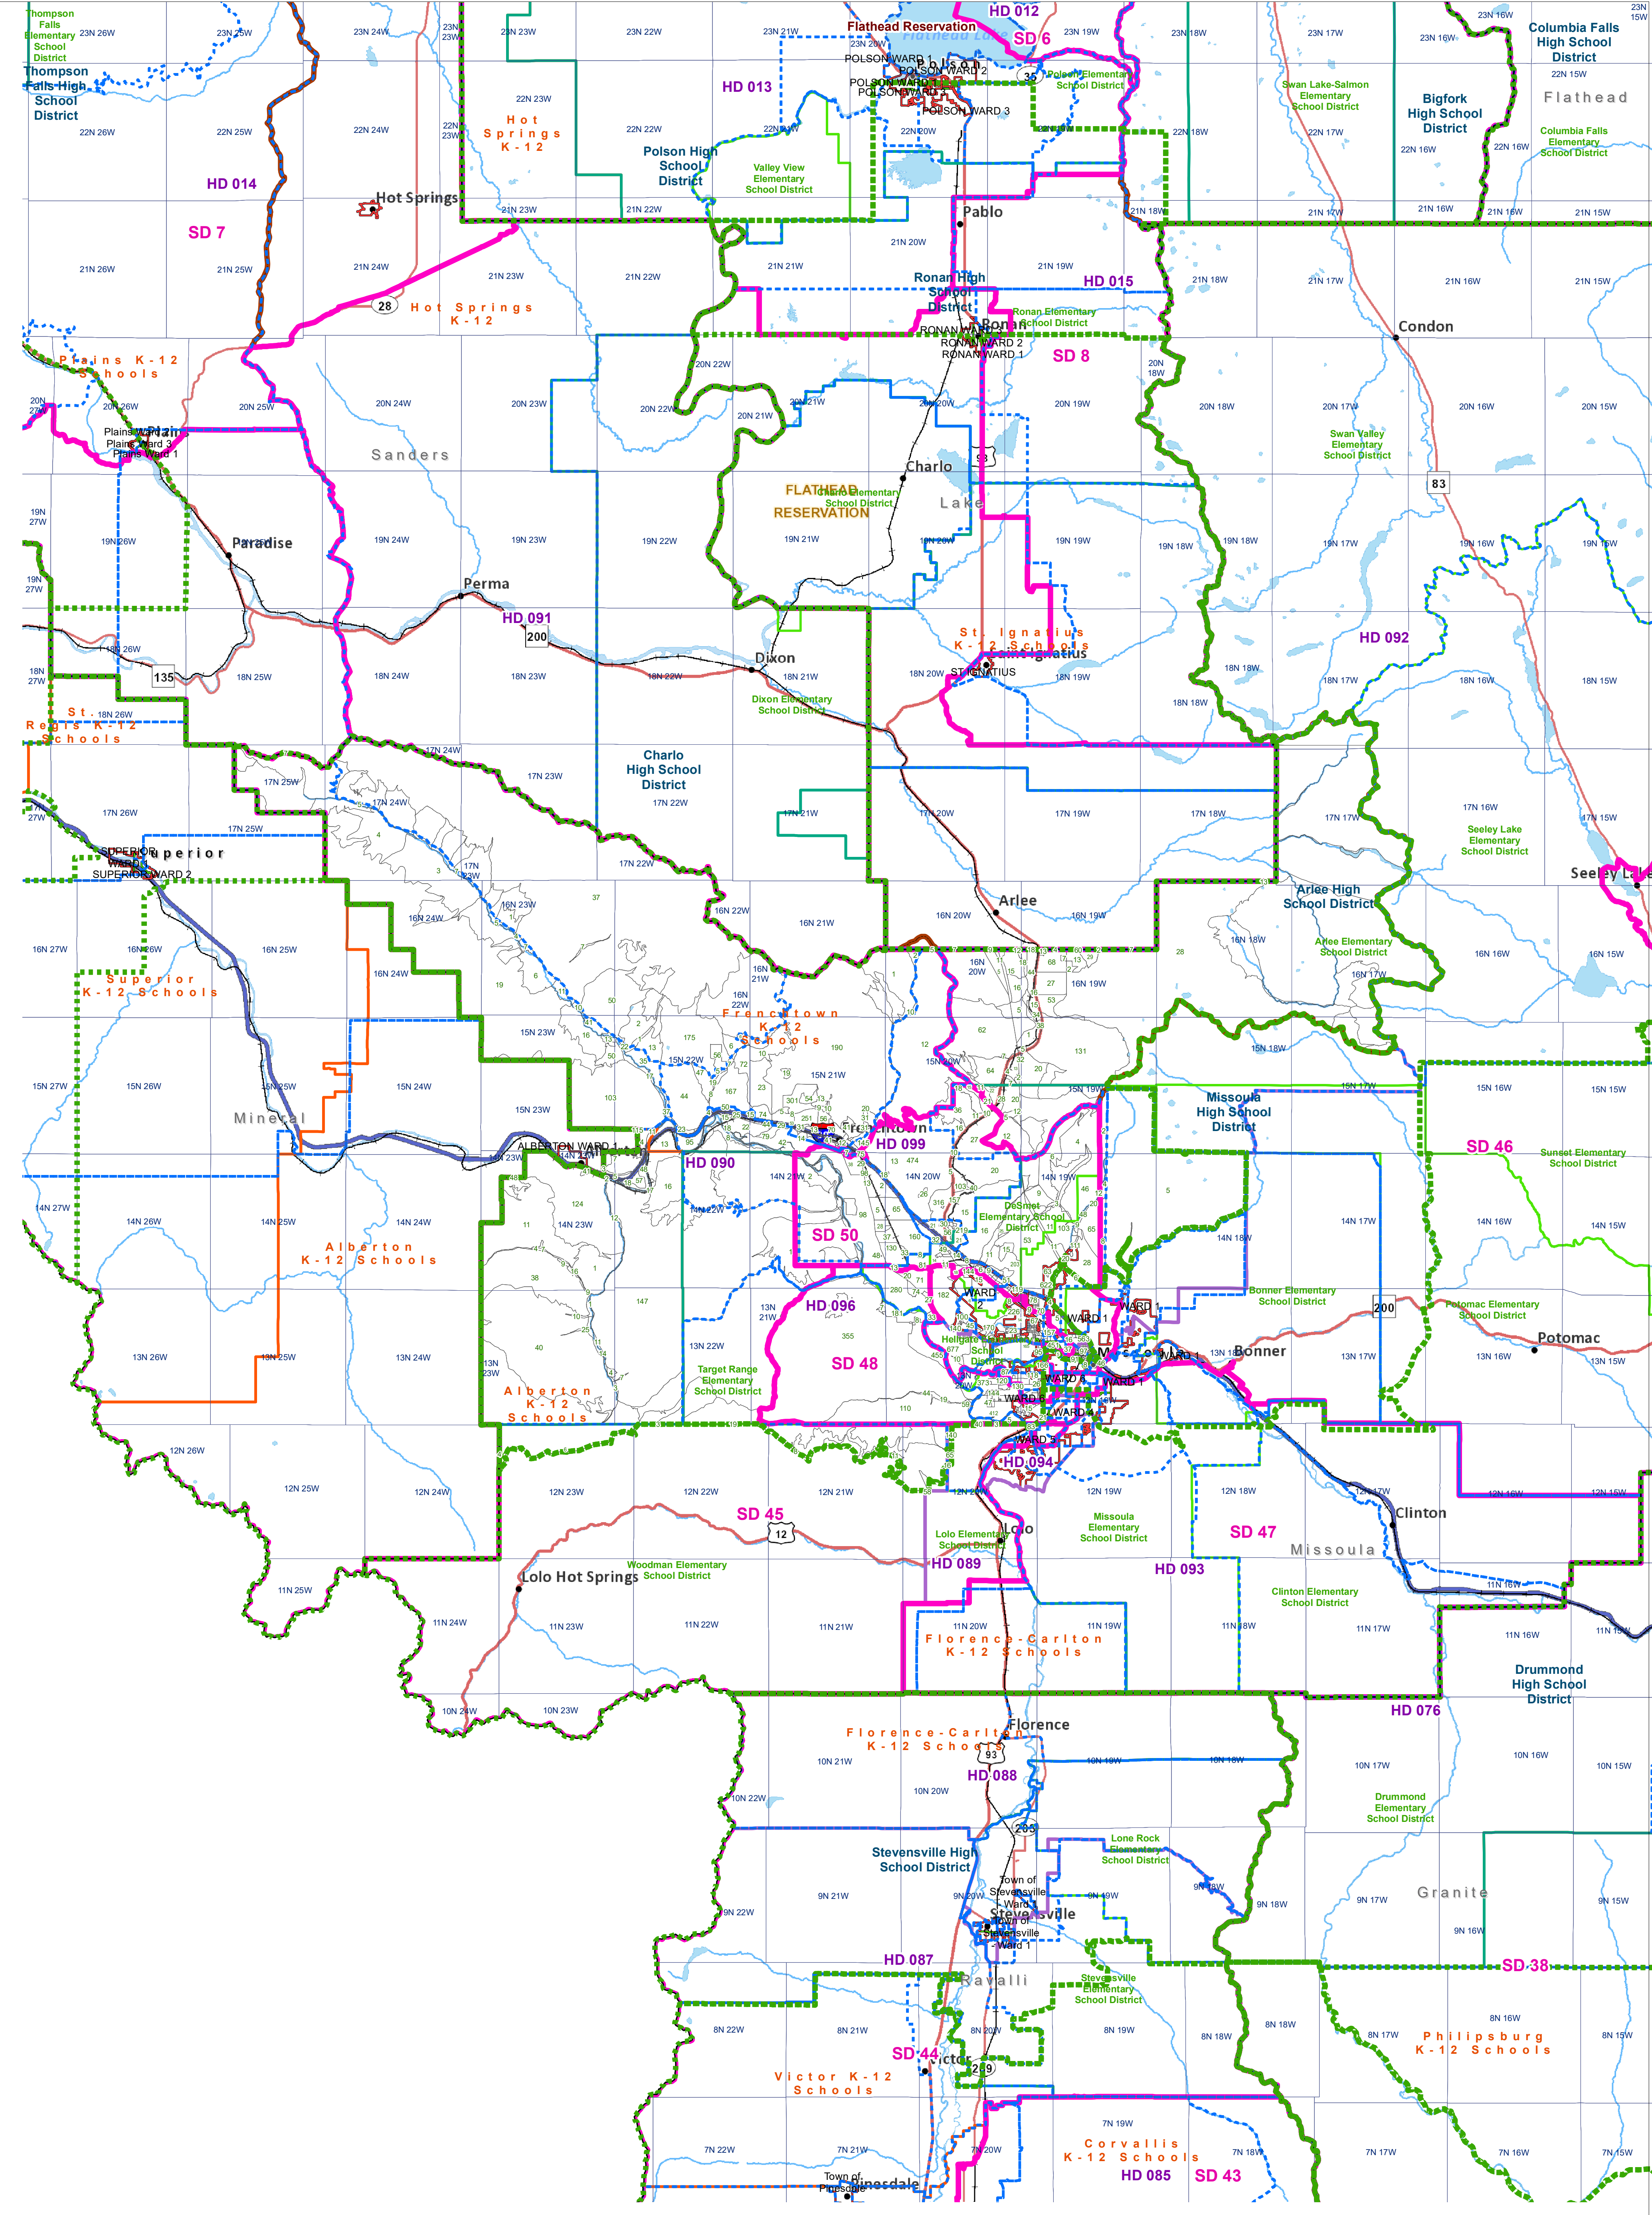

Missoula - 3 County Commissioner Districts with 2020 Census Blocks

Total Population: 40,889

- County Commissioner Districts
- Voting Precincts
- Secondary School Districts
- Incorporated Cities and Towns
- Township Boundary
- Senate
- Elementary School Districts
- Wards
- Tribal Nations Reservations
- House
- Unified (K-12) School Districts
- 2020 Census Blocks with Total Population Labeled

Voting Precincts
 Montana State Library
 Created on 3/9/2023
 Meghan Burns | GeoEnabledElections@mt.gov
<https://geoenabled-elections-montana.hub.arcgis.com/>