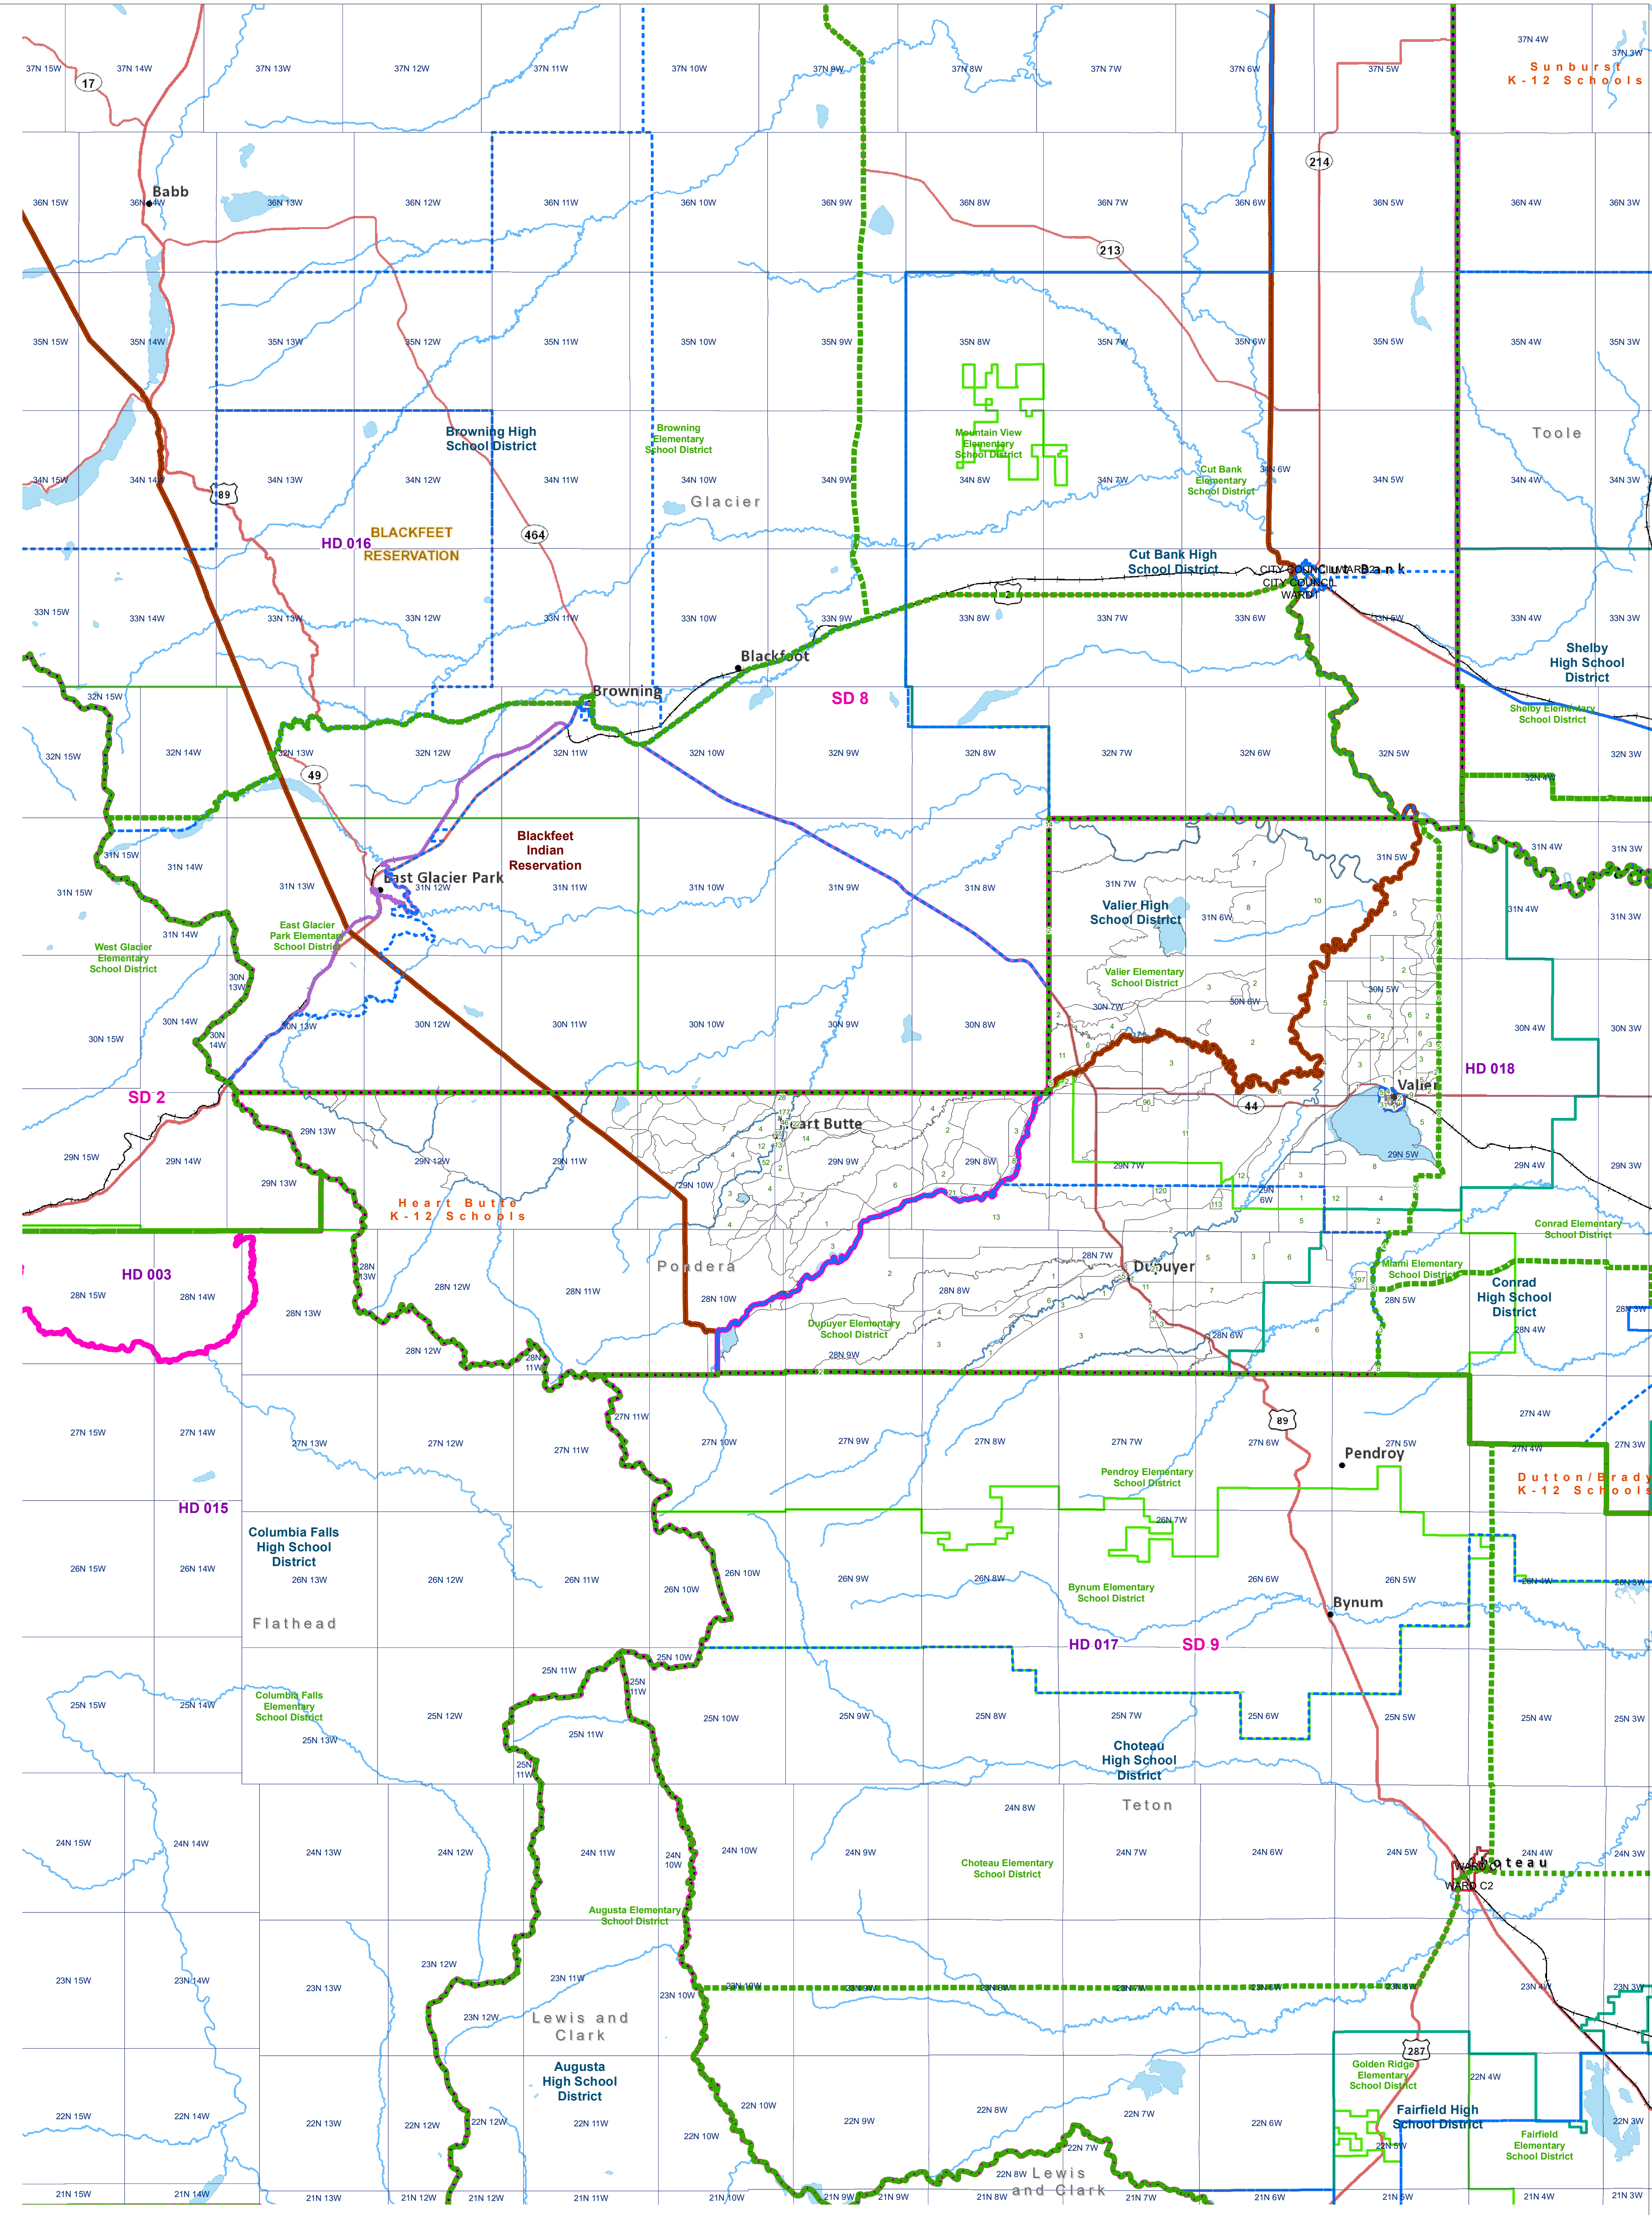

Pondera - Western County Commissioner Districts with 2020 Census Blocks

Total Population: 2,312

- County Commissioner Districts
- Voting Precincts
- Secondary School Districts
- Incorporated Cities and Towns
- Township Boundary
- Senate
- Elementary School Districts
- Wards
- Tribal Nations Reservations
- House
- Unified (K-12) School Districts
- 2020 Census Blocks with Total Population Labeled

Voting Precincts
 Montana State Library
 Created on 3/9/2023
 Meghan Burns | GeoEnabledElections@mt.gov
<https://geoenabled-elections-montana.hub.arcgis.com/>