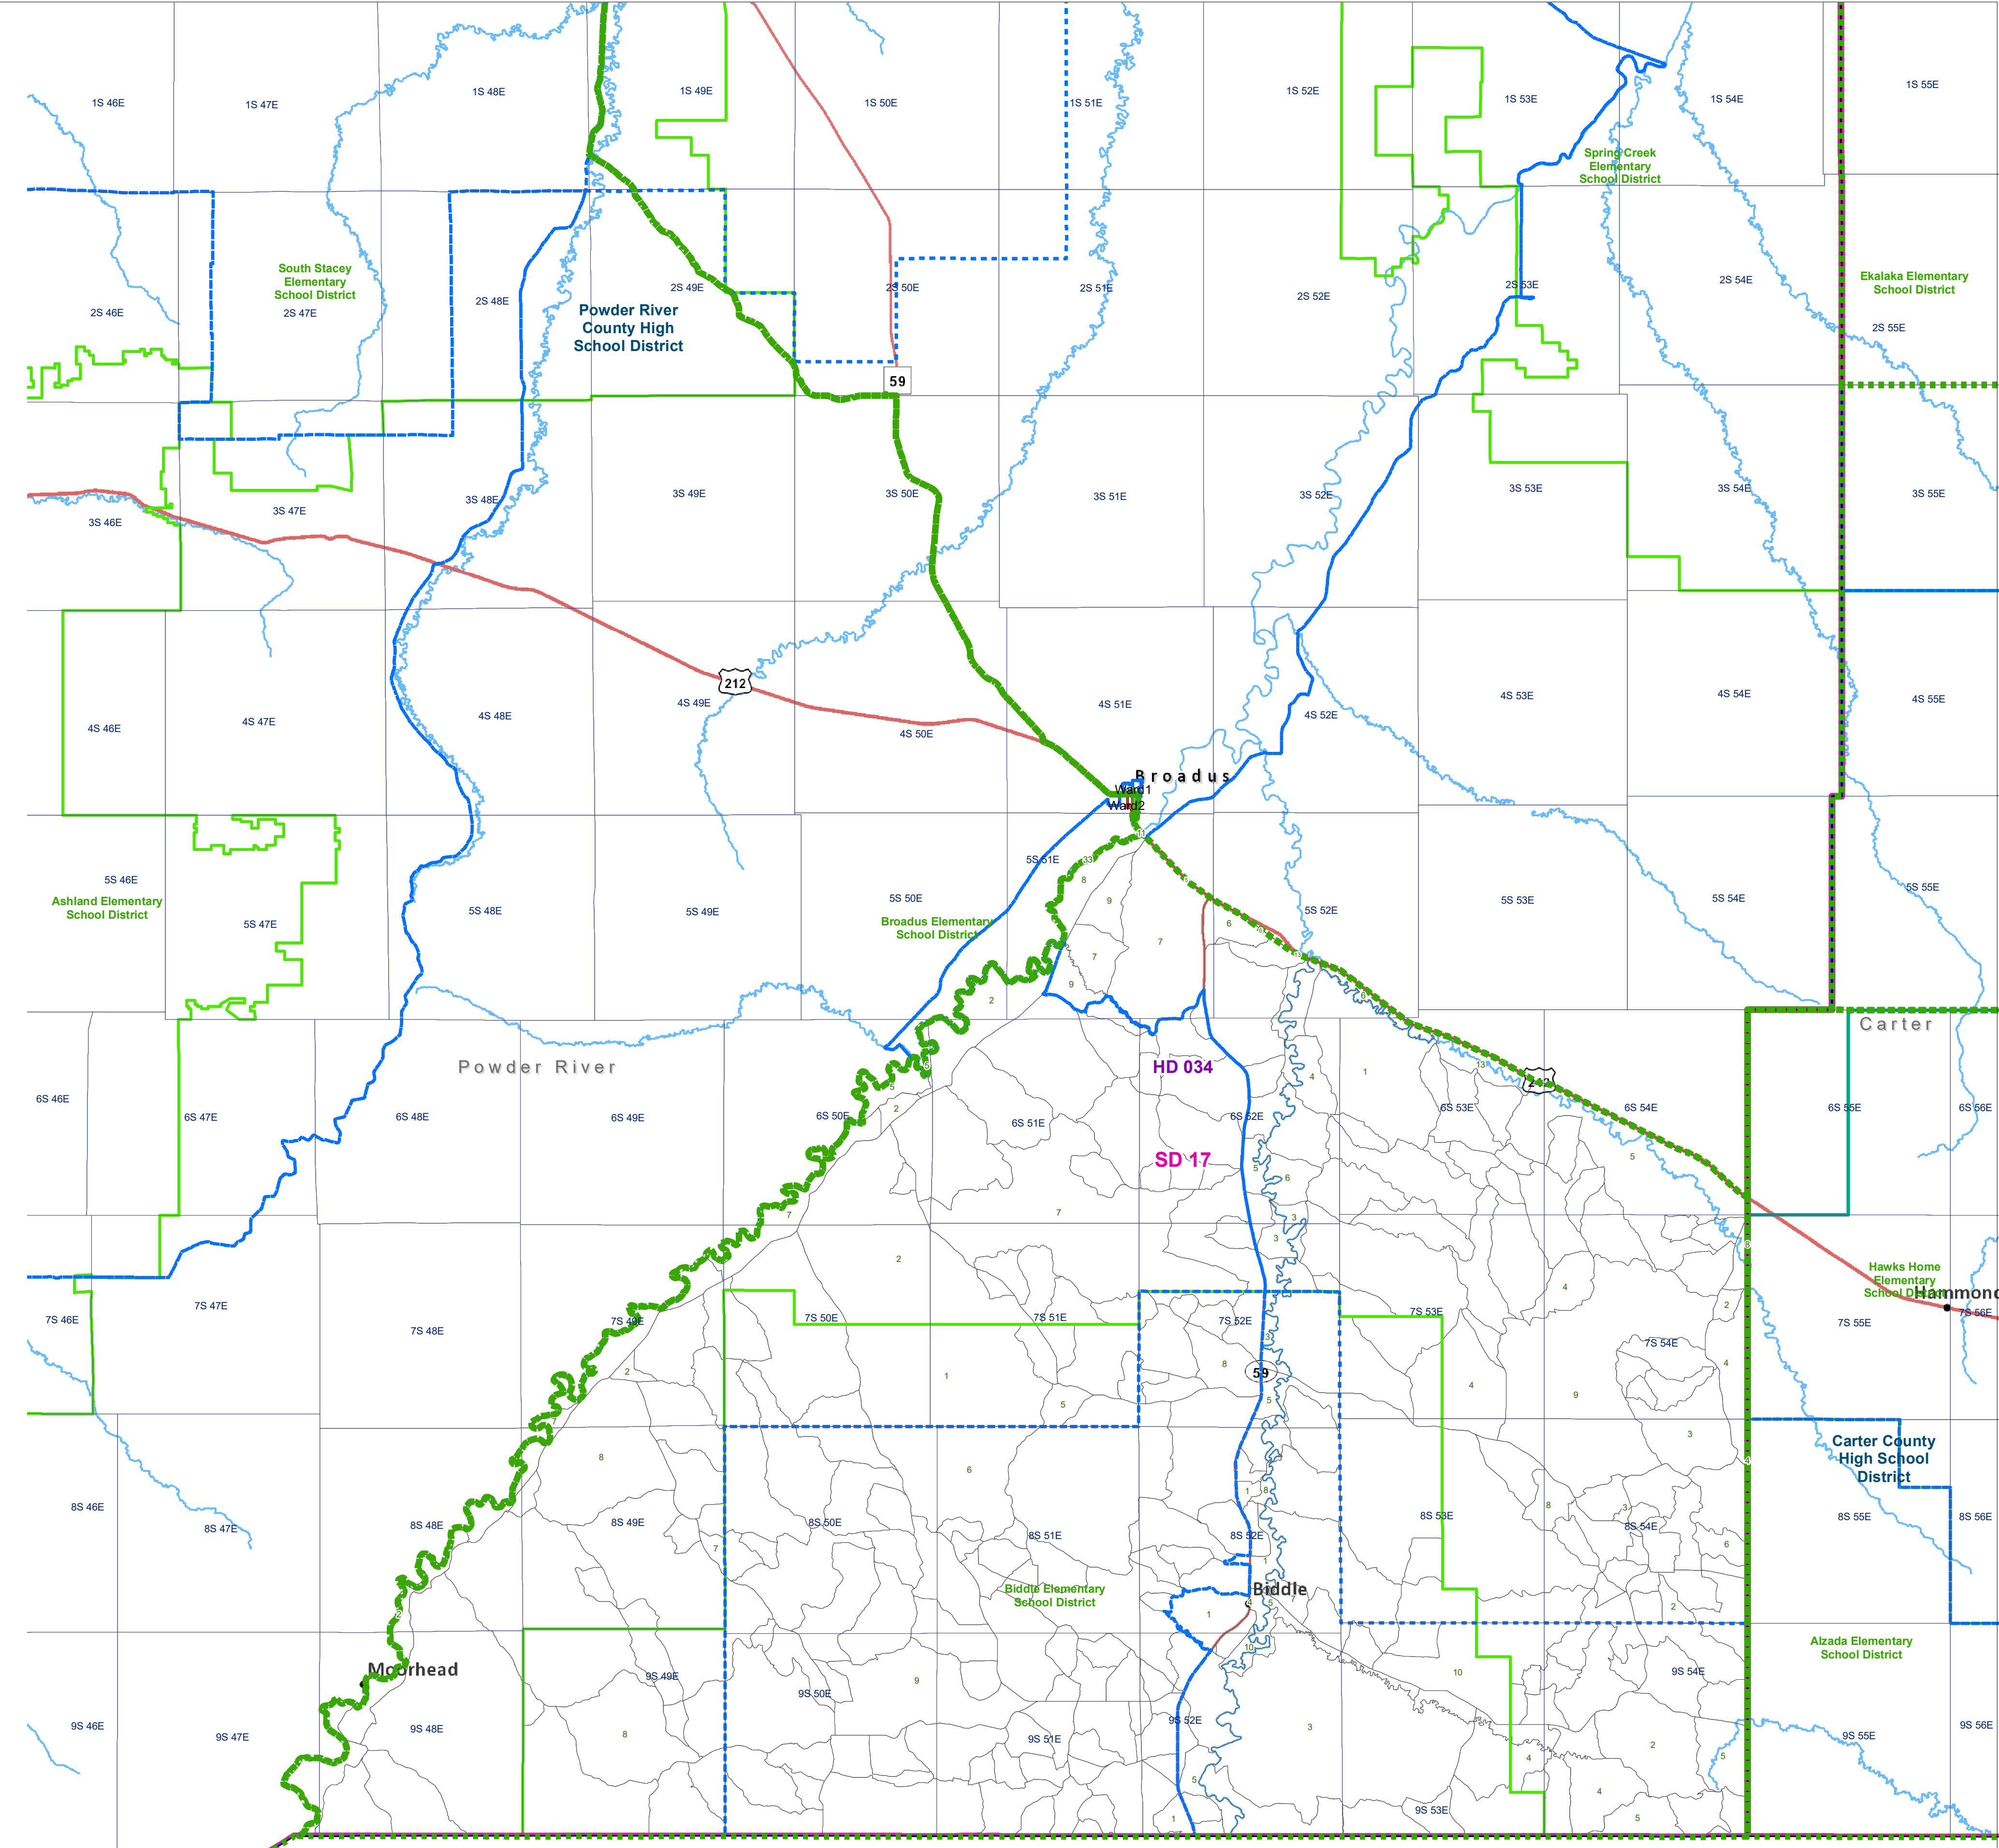

Powder River - District 2

County Commissioner Districts with 2020 Census Blocks

Total Population: 307

- County Commissioner Districts
- Voting Precincts
- Secondary School Districts
- Incorporated Cities and Towns
- Township Boundary
- Senate
- Elementary School Districts
- Wards
- Tribal Nations Reservations
- House
- Unified (K-12) School Districts
- 2020 Census Blocks with Total Population Labeled