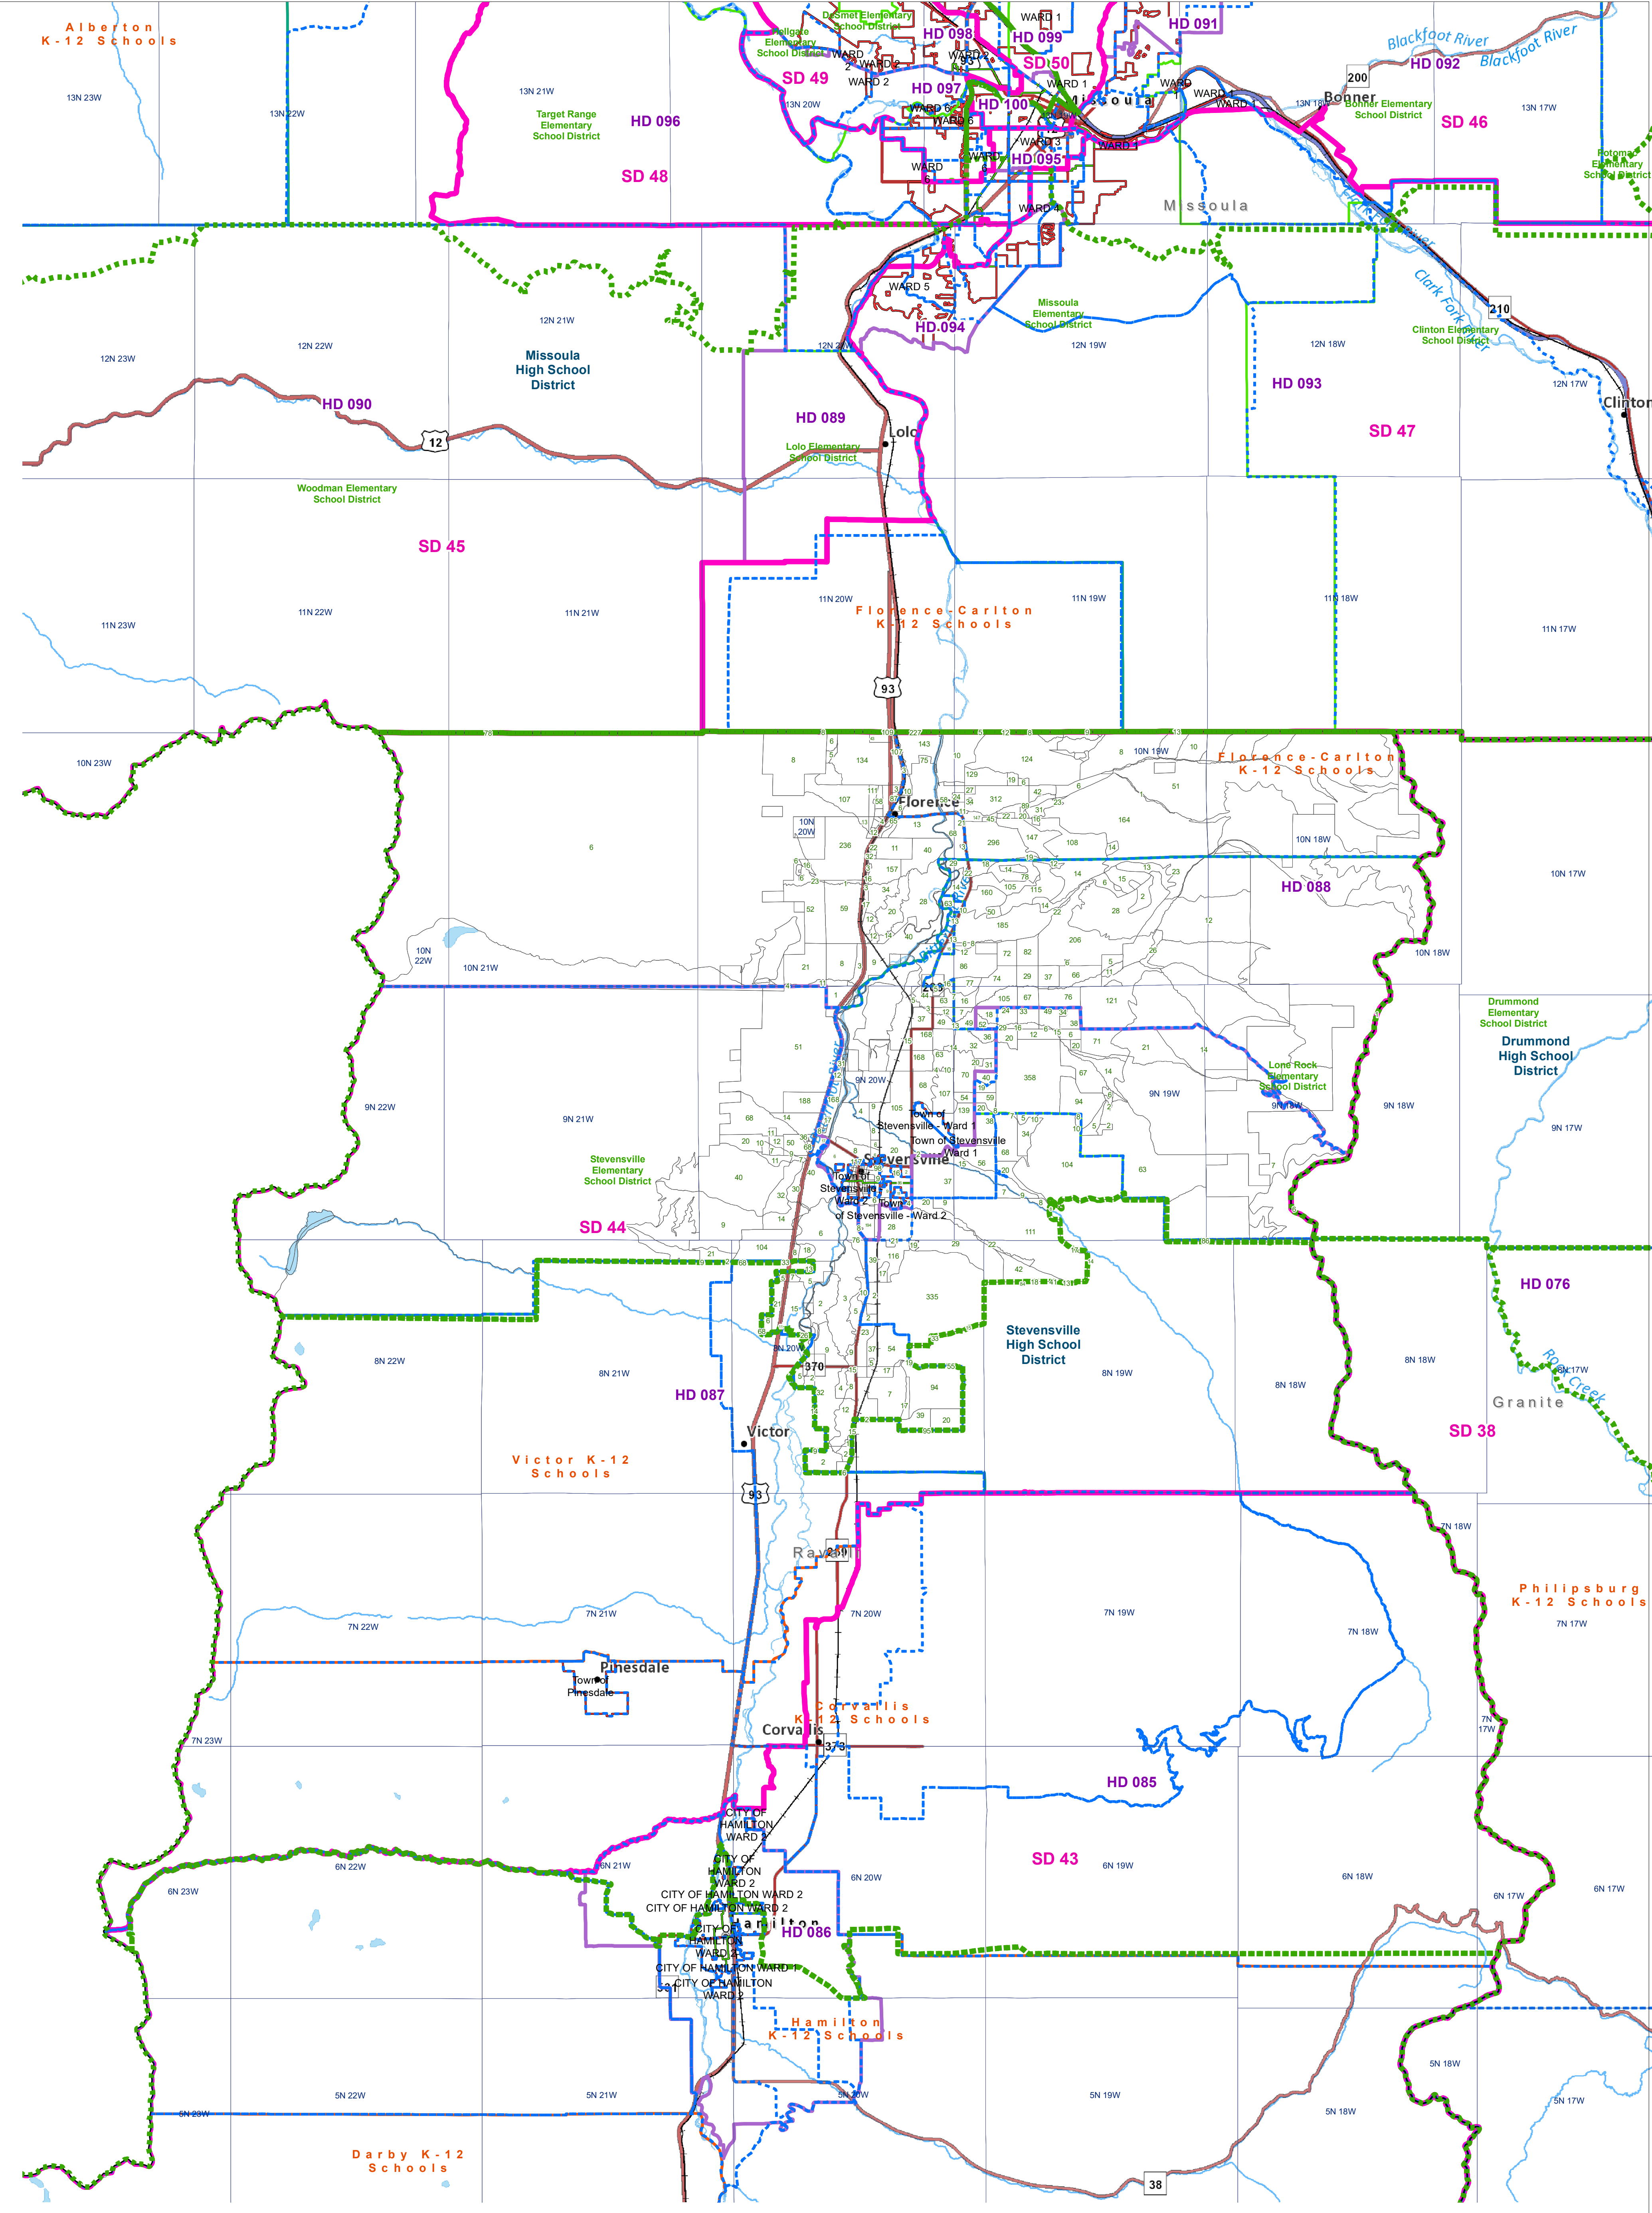

# Ravalli - 1

## County Commissioner Districts with 2020 Census Blocks

Total Population: 15,093

- County Commissioner Districts
- Voting Precincts
- Secondary School Districts
- Incorporated Cities and Towns
- Township Boundary
- Senate
- Elementary School Districts
- Wards
- Tribal Nations Reservations
- House
- Unified (K-12) School Districts
- 2020 Census Blocks with Total Population Labeled