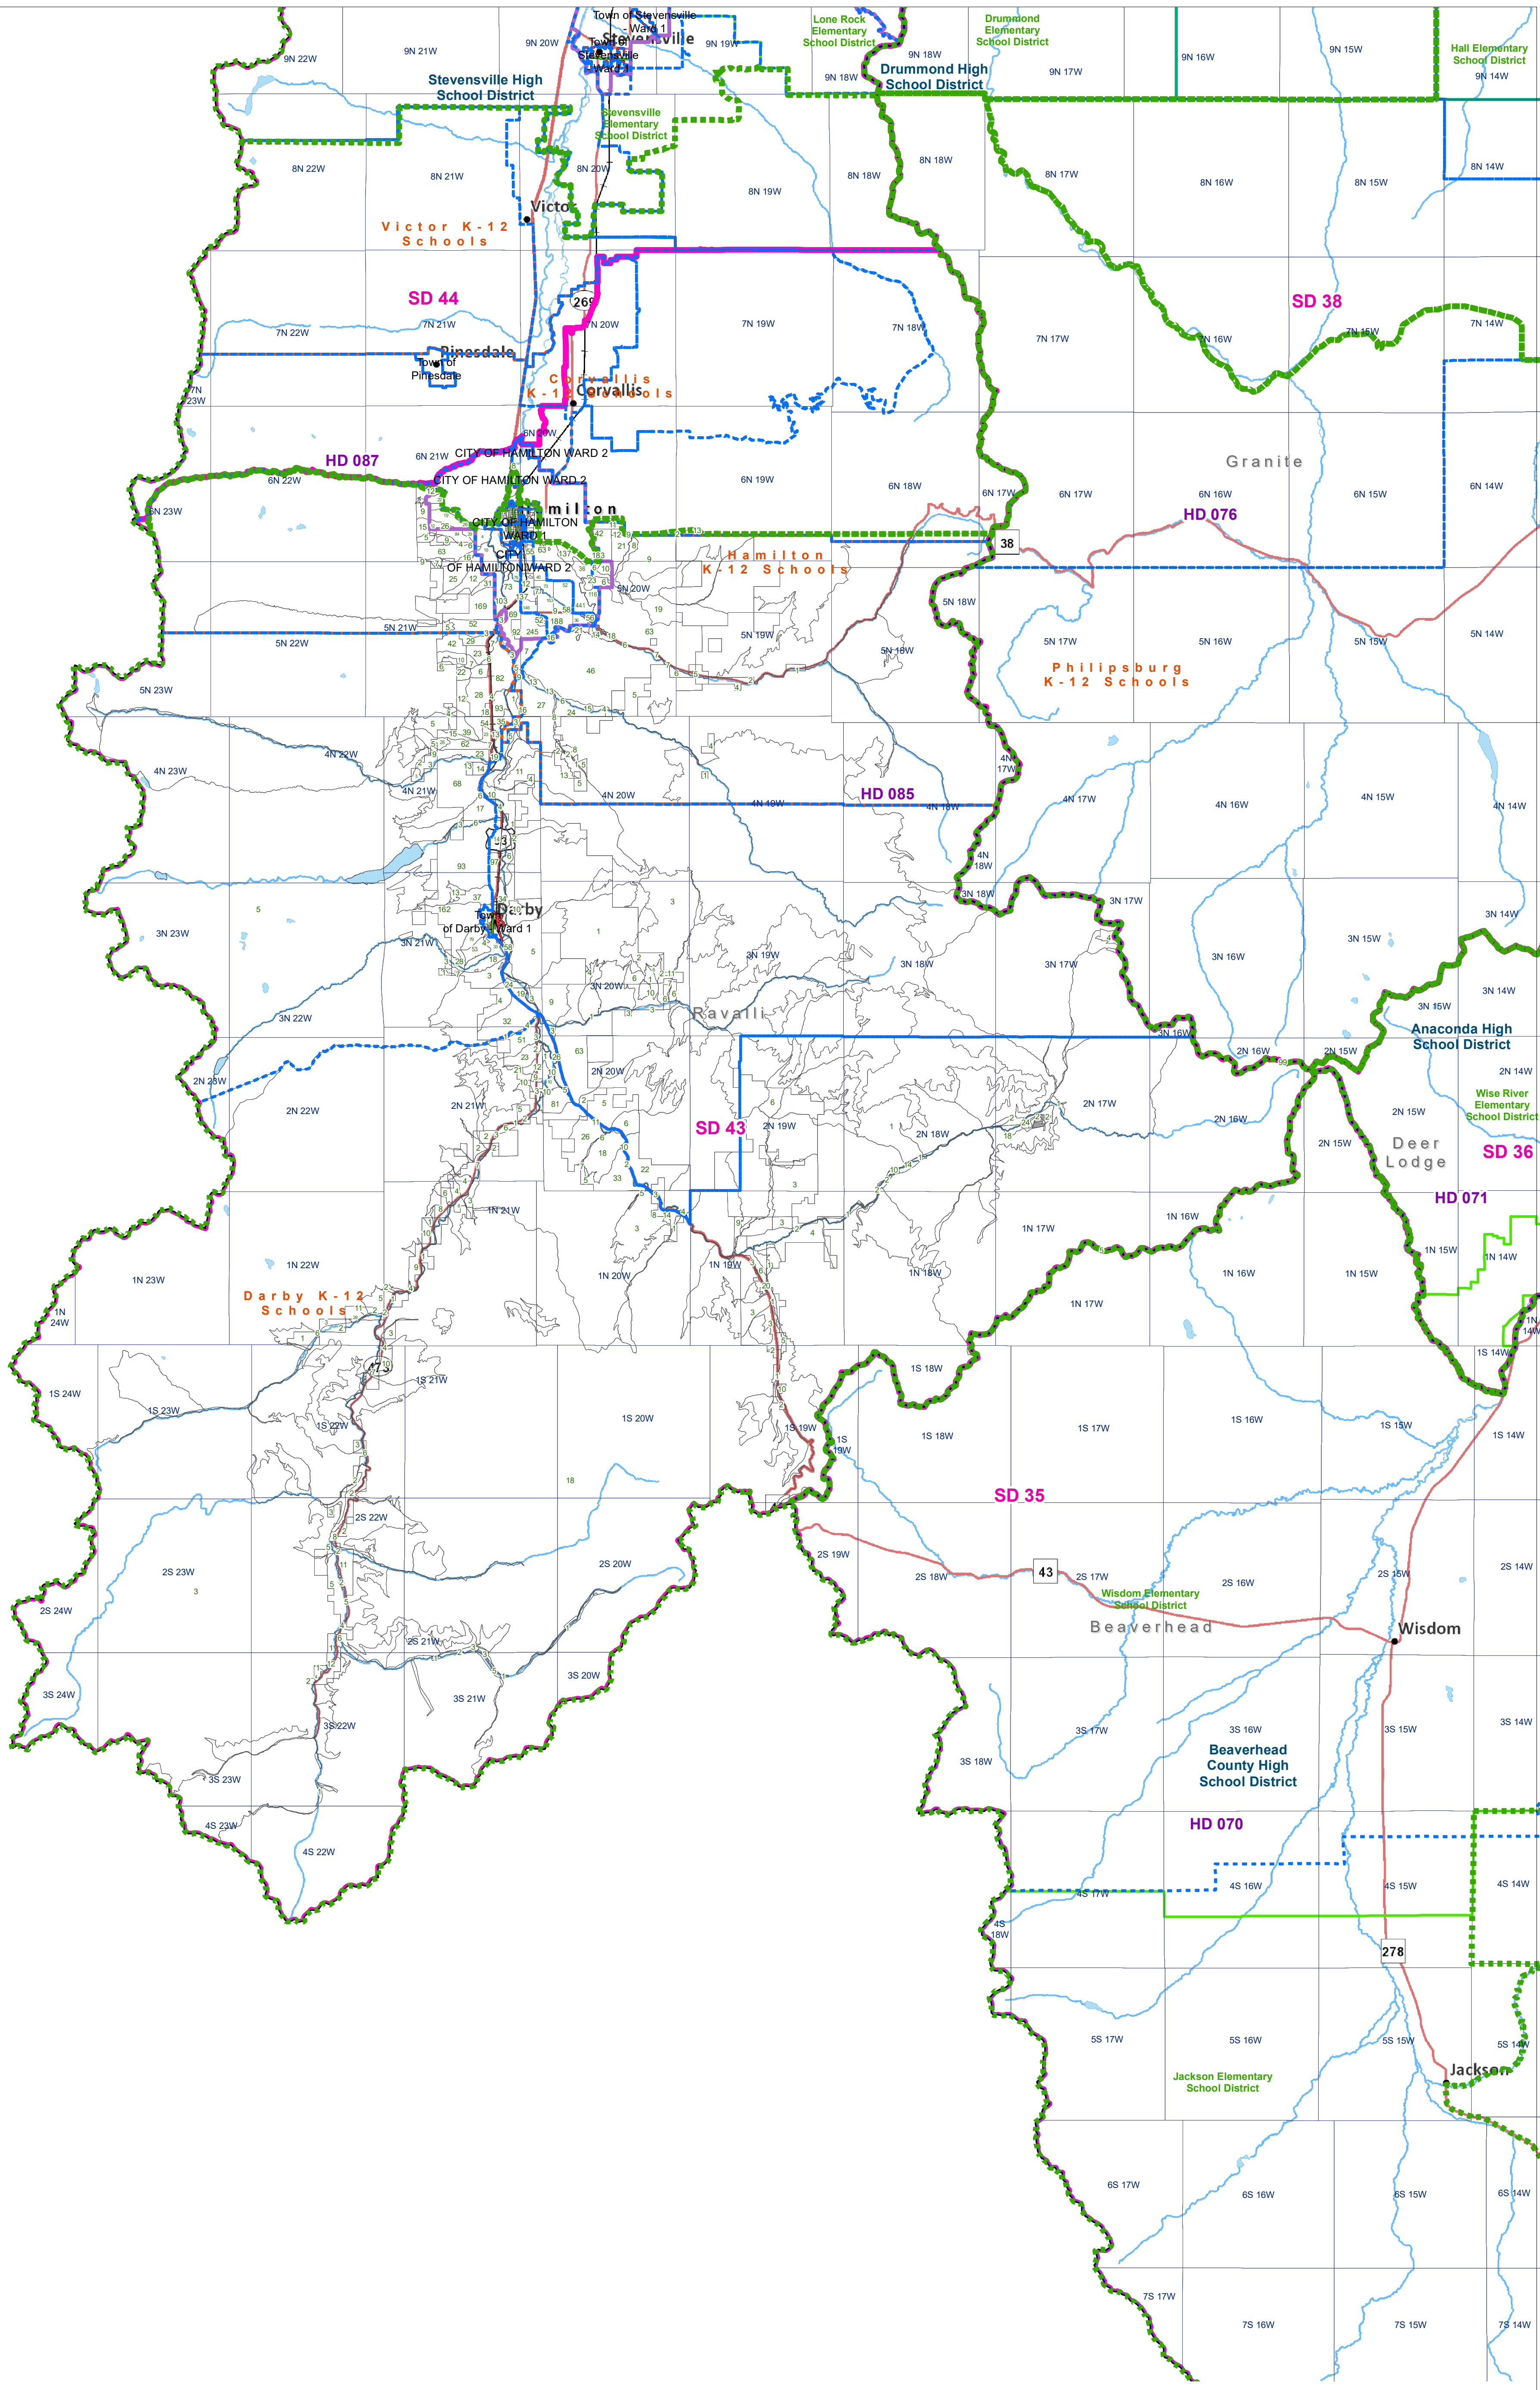

Ravalli - 3

County Commissioner Districts with 2020 Census Blocks

Total Population: 14,410

- County Commissioner Districts
- Voting Precincts
- Secondary School Districts
- Incorporated Cities and Towns
- Township Boundary
- Senate
- Elementary School Districts
- Wards
- Tribal Nations Reservations
- House
- Unified (K-12) School Districts
- 2020 Census Blocks with Total Population Labeled

Voting Precincts
 Montana State Library
 Created on 3/9/2023
 Meghan Burns | GeoEnabledElections@mt.gov
<https://geoenabled-elections-montana.hub.arcgis.com/>