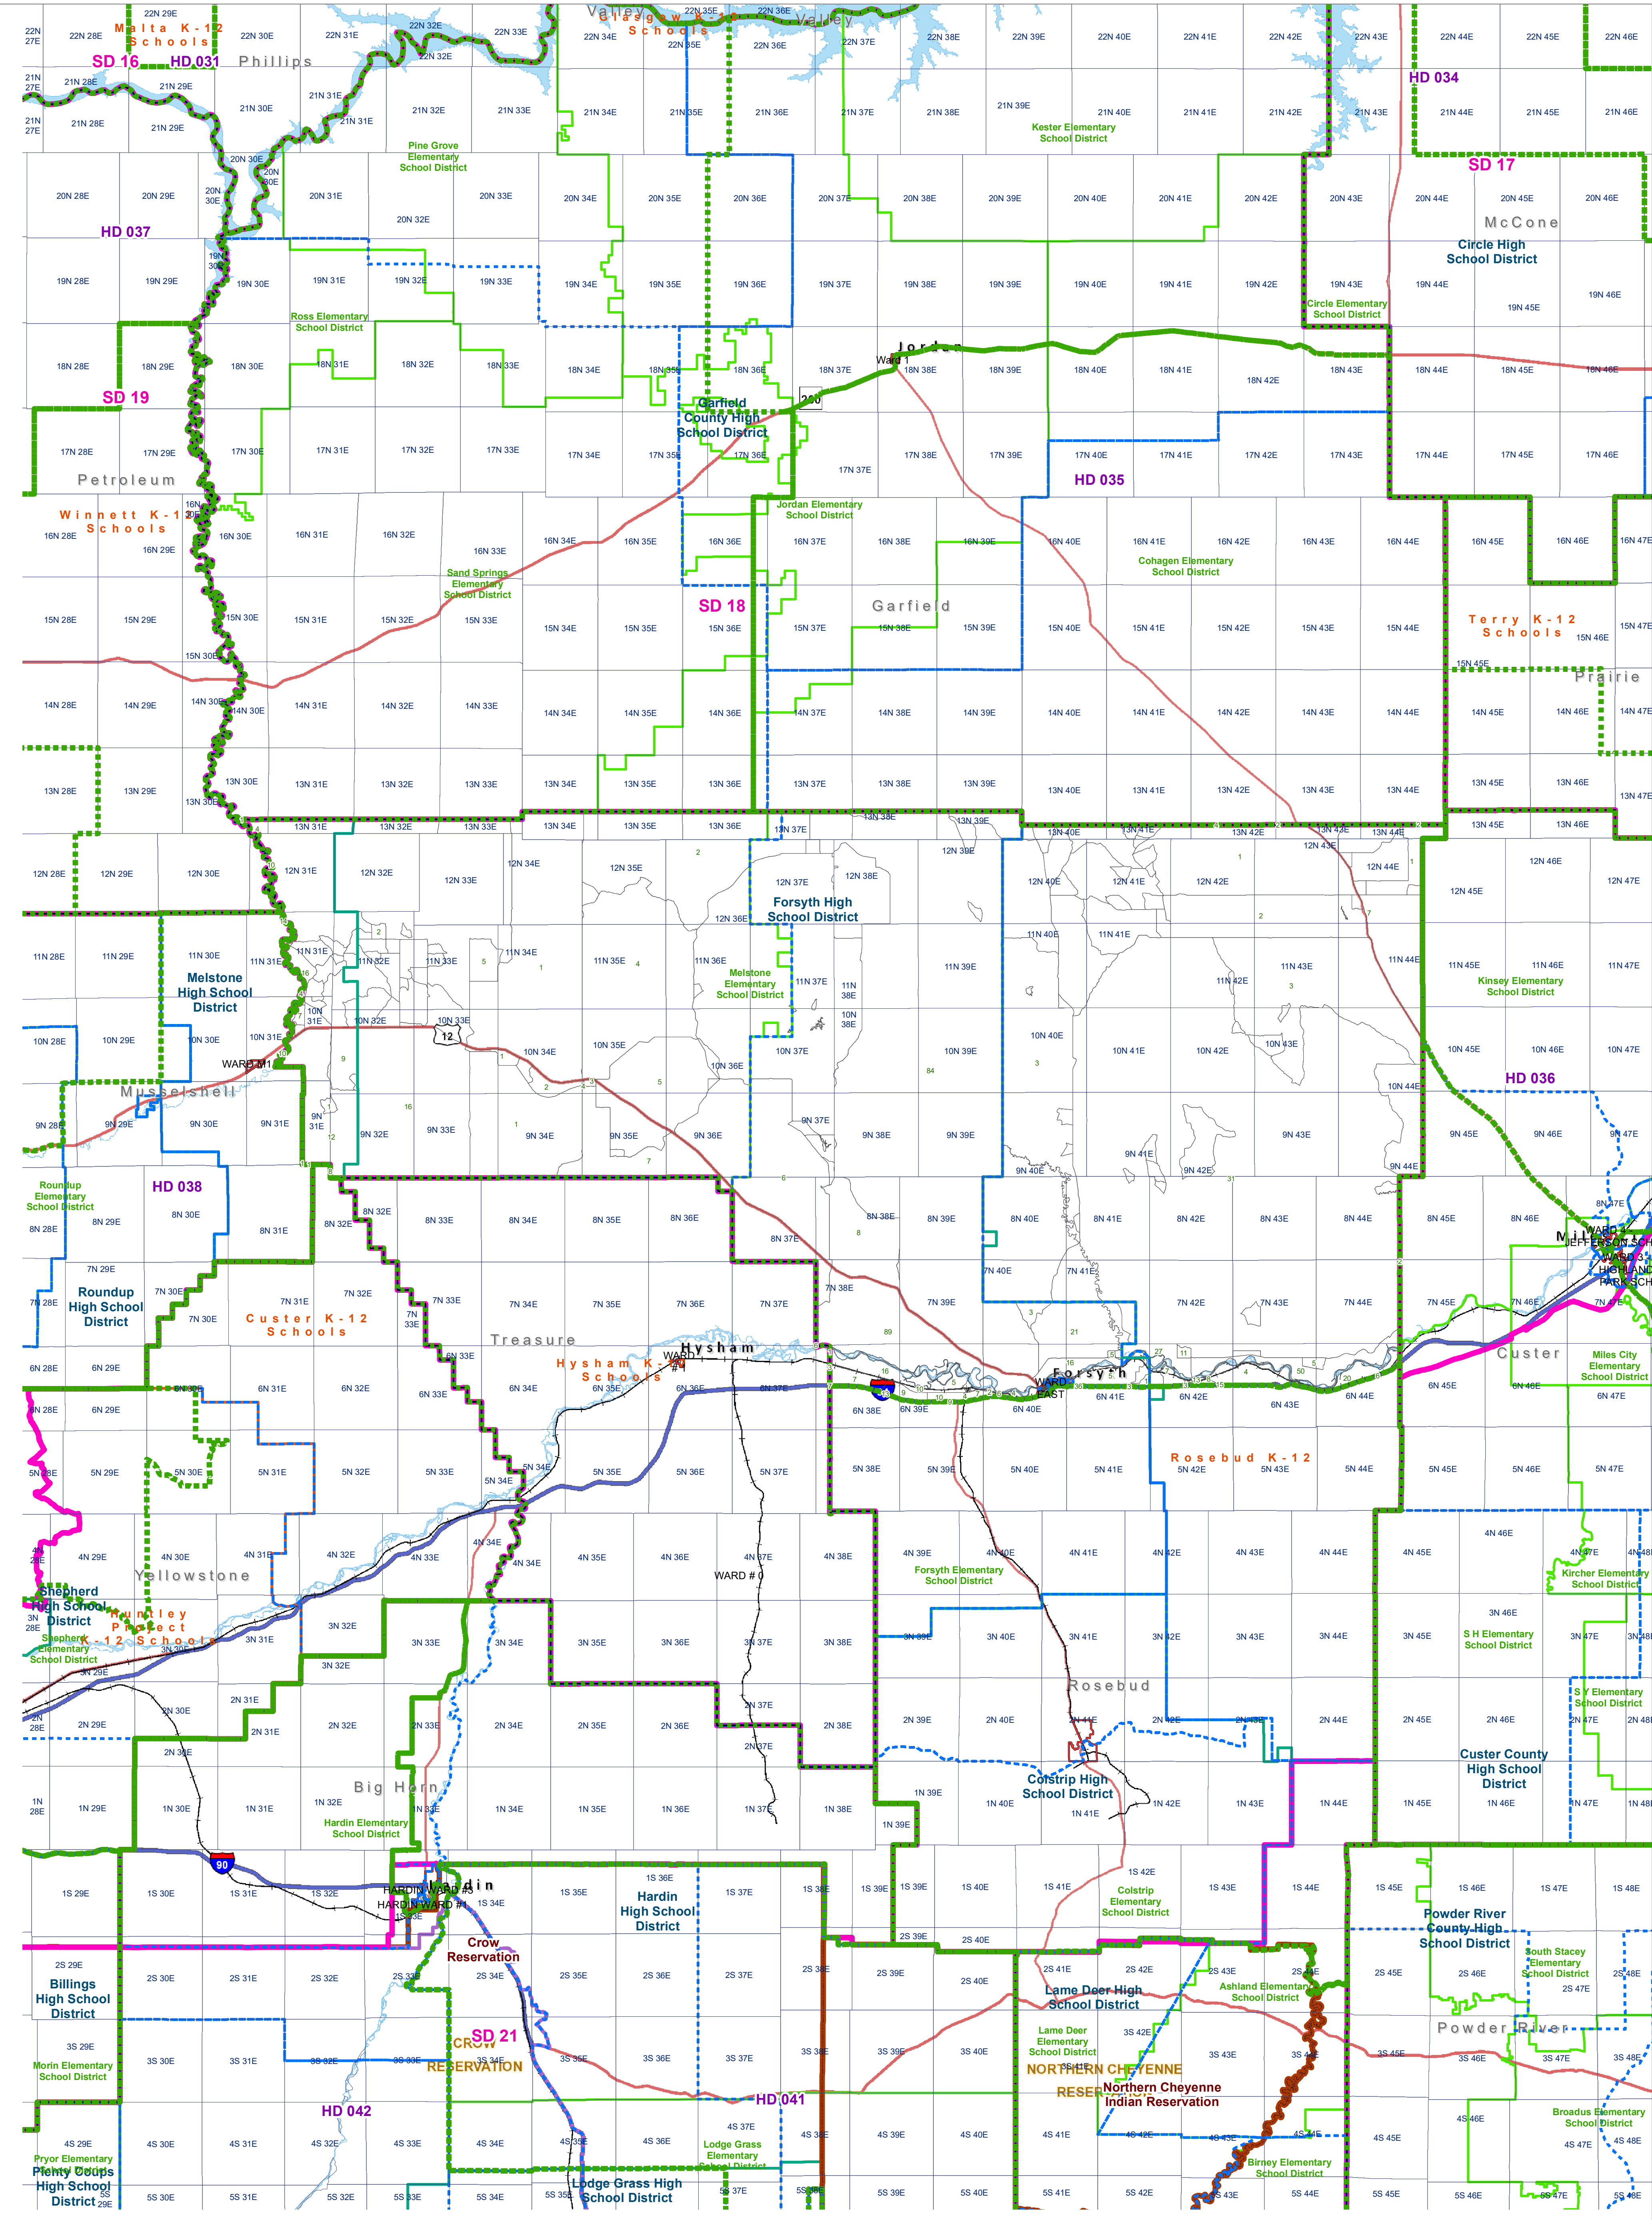

Rosebud - District 1

County Commissioner Districts with 2020 Census Blocks

Total Population: 2,360

- County Commissioner Districts
- Voting Precincts
- Secondary School Districts
- Incorporated Cities and Towns
- Township Boundary
- Senate
- Elementary School Districts
- Wards
- Tribal Nations Reservations
- House
- Unified (K-12) School Districts
- 2020 Census Blocks with Total Population Labeled

Voting Precincts
 Montana State Library
 Created on 3/9/2023
 Meghan Burns | GeoEnabledElections@mt.gov
<https://geoenabled-elections-montana.hub.arcgis.com/>