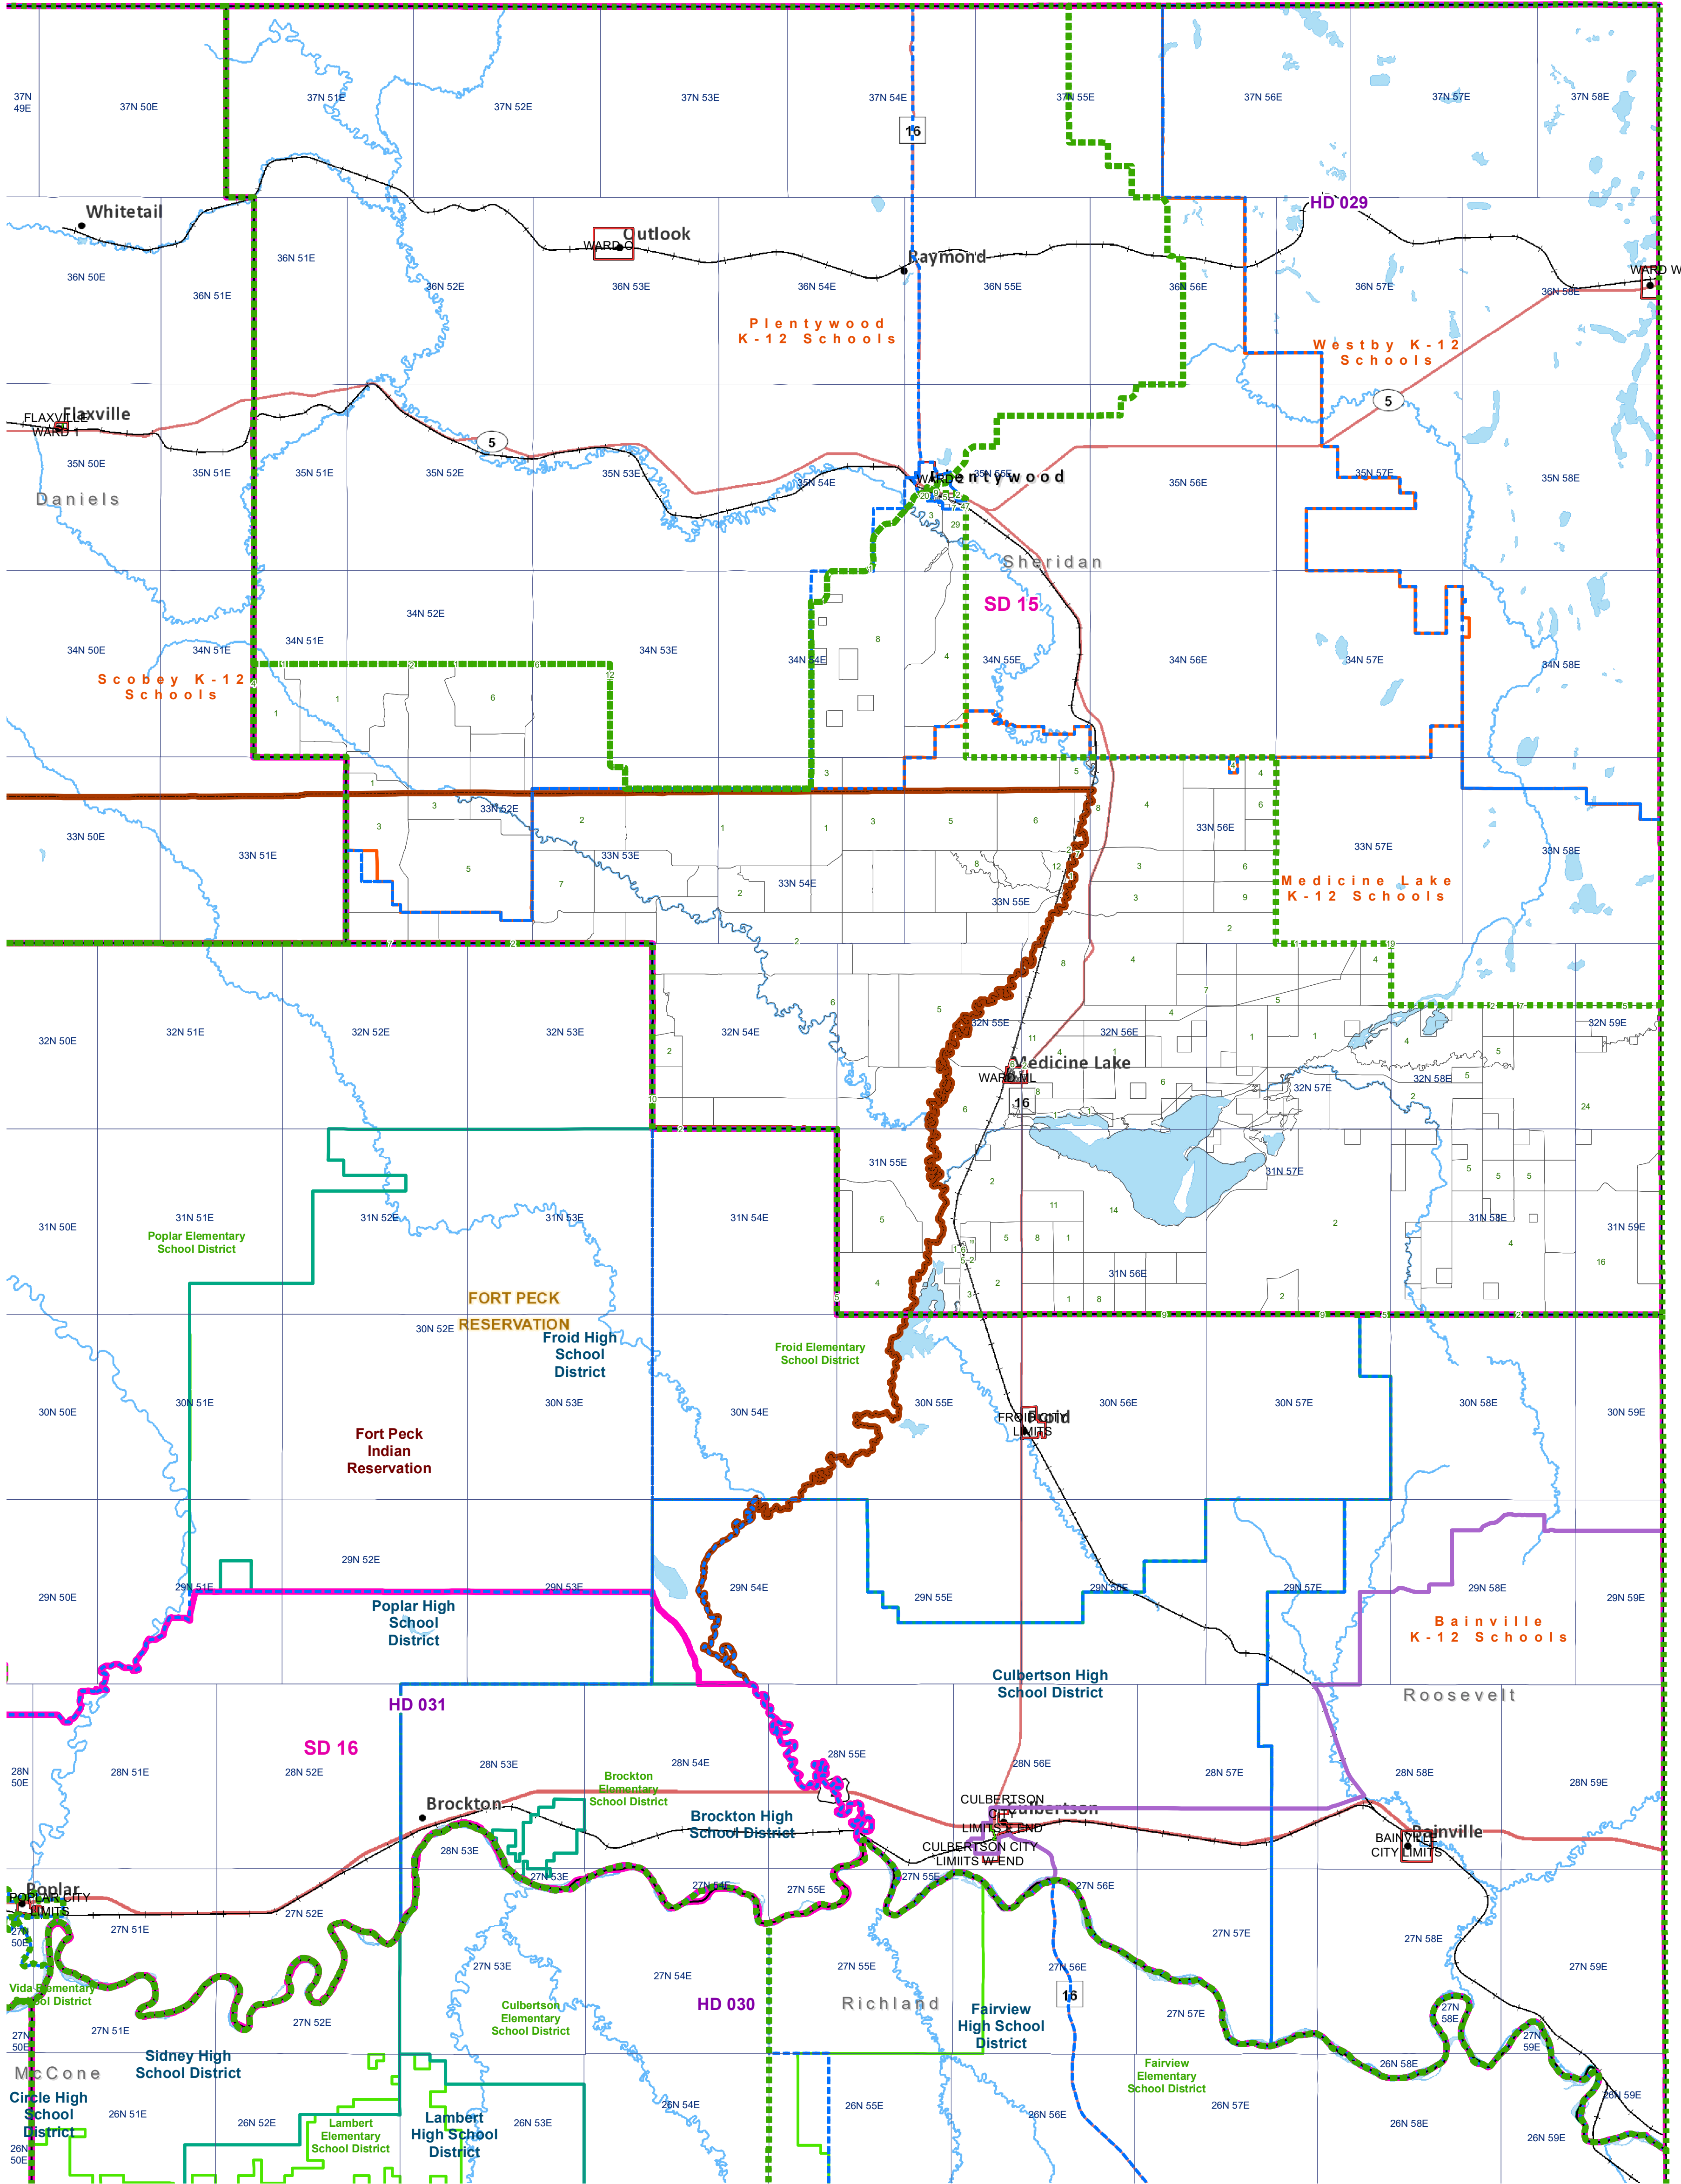

Sheridan - COMMIS #2

County Commissioner Districts with 2020 Census Blocks

Total Population: 1,166

- County Commissioner Districts
- Voting Precincts
- Secondary School Districts
- Incorporated Cities and Towns
- Township Boundary
- Senate
- Elementary School Districts
- Wards
- Tribal Nations Reservations
- House
- Unified (K-12) School Districts
- 2020 Census Blocks with Total Population Labeled

Voting Precincts
 Montana State Library
 Created on 3/9/2023
 Meghan Burns | GeoEnabledElections@mt.gov
<https://geoenabled-elections-montana.hub.arcgis.com/>