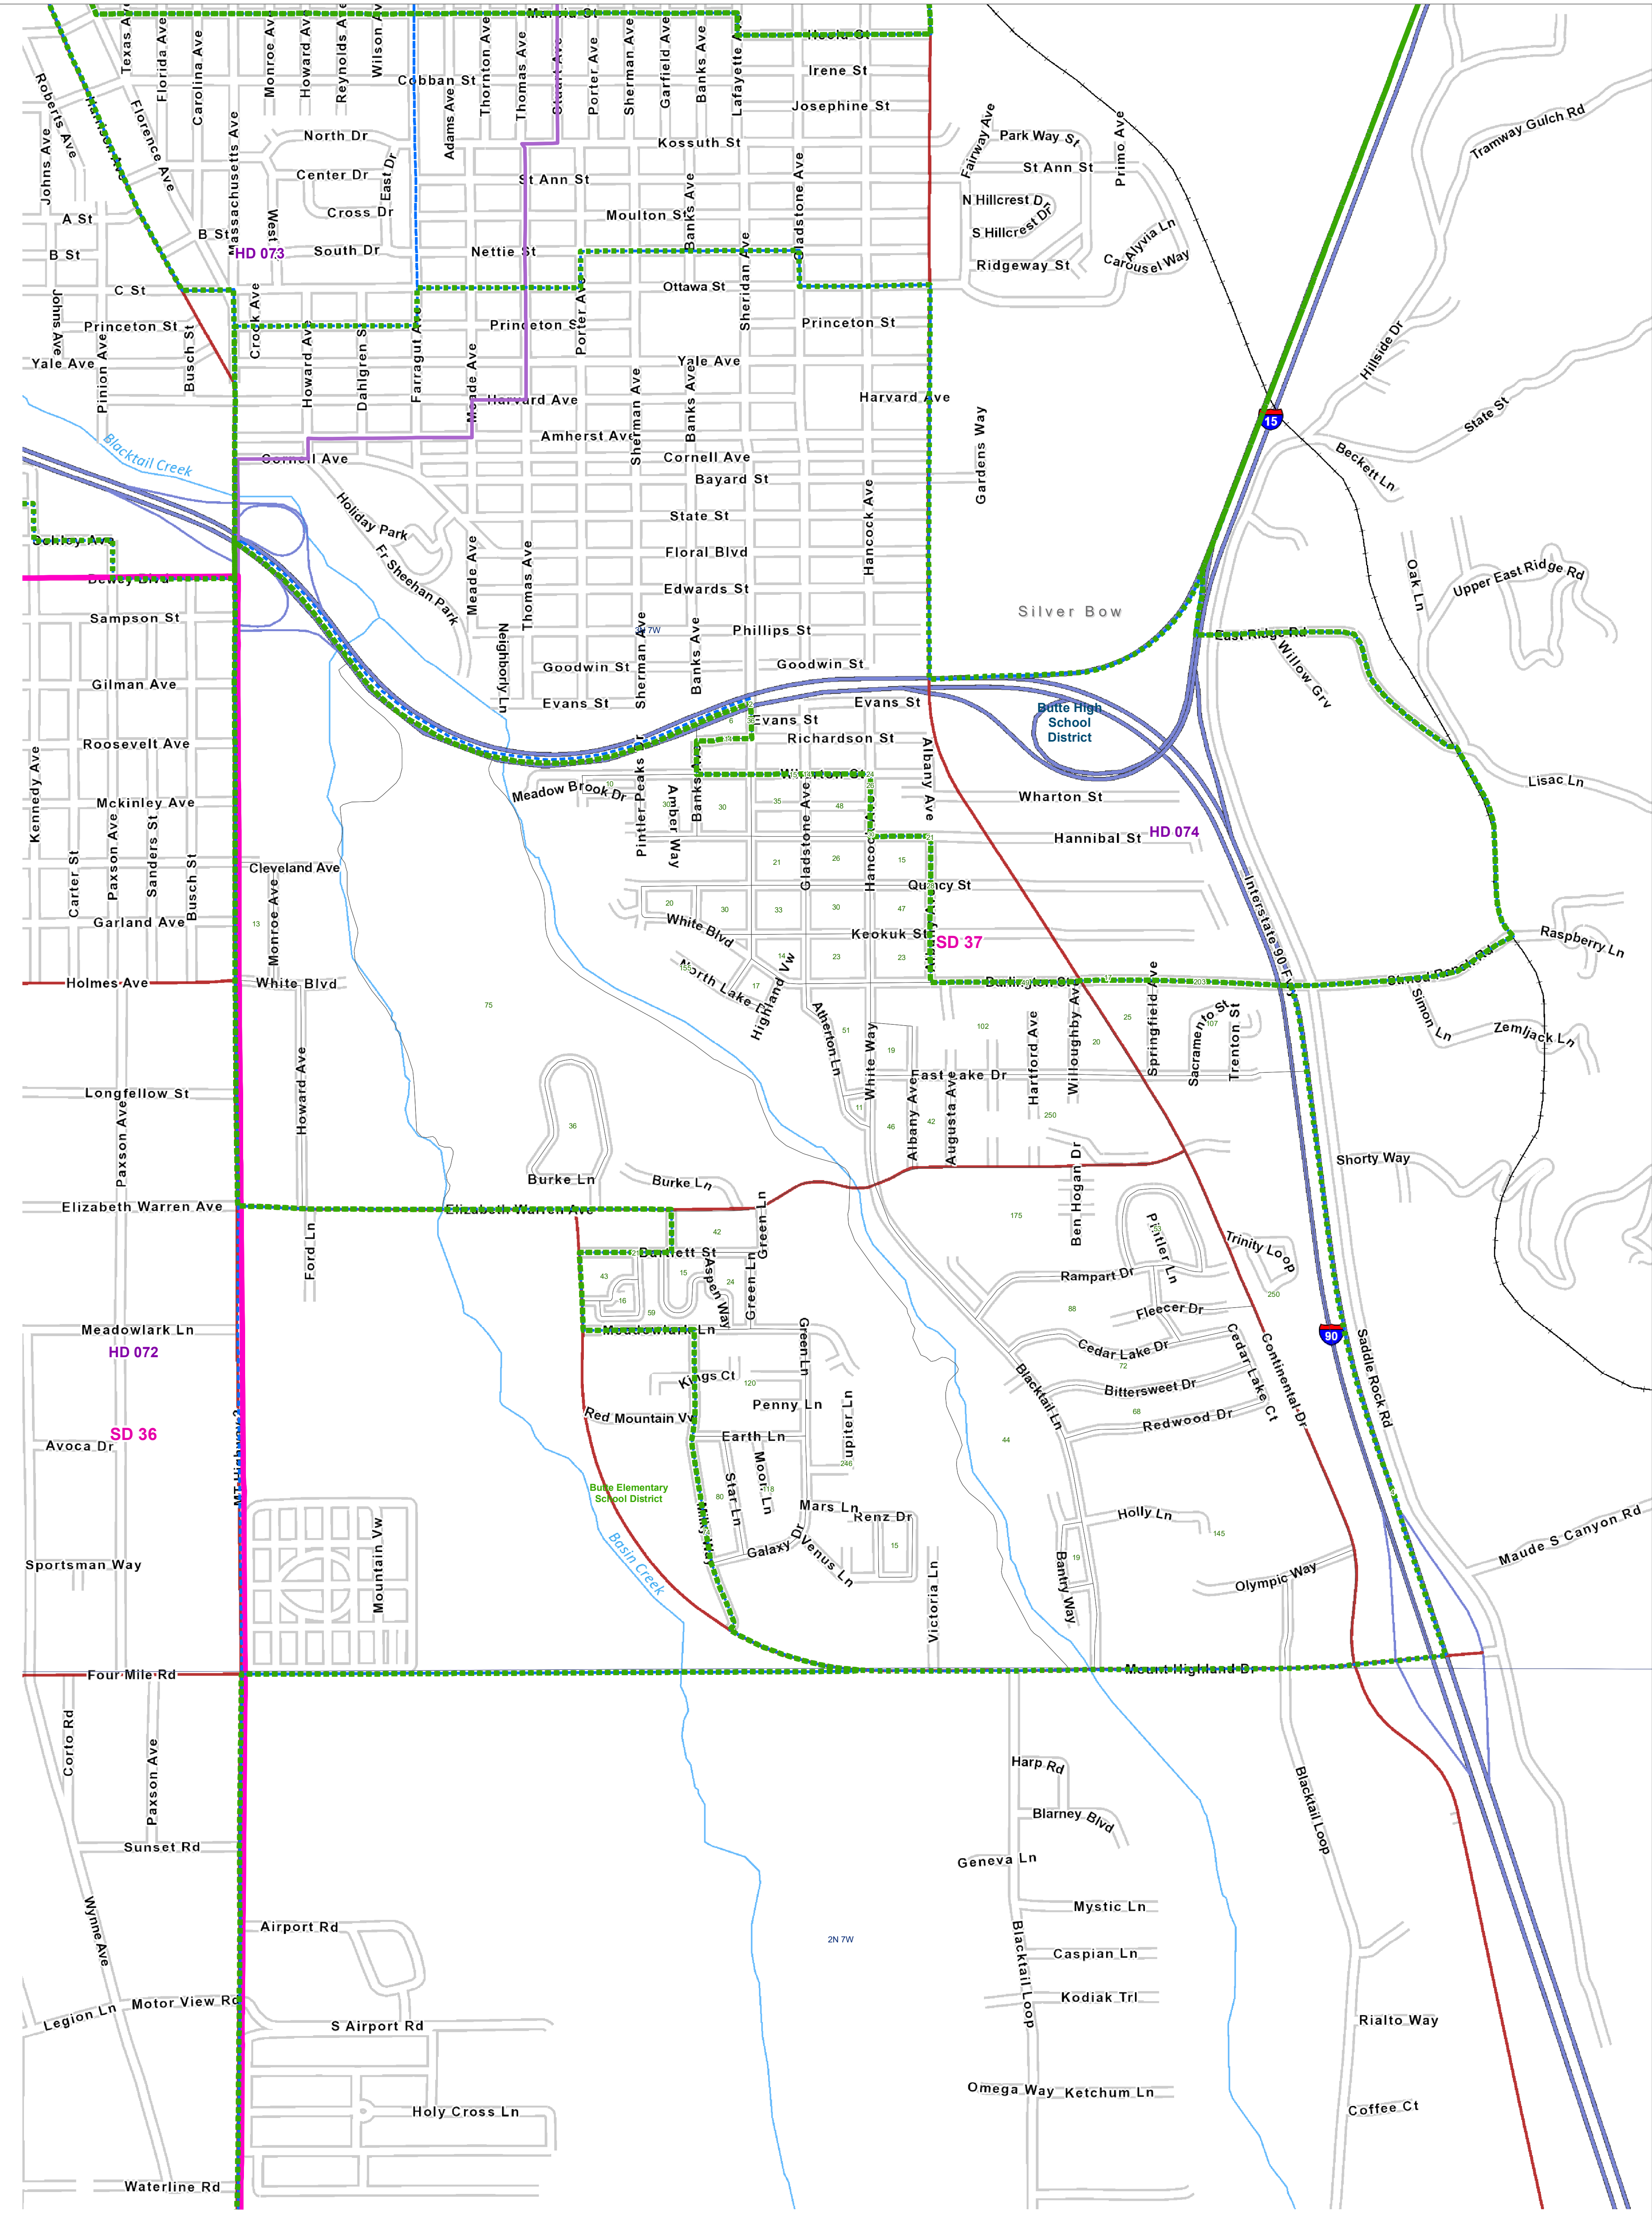

Silver Bow - 1

County Commissioner Districts with 2020 Census Blocks

Total Population: 3,102

- County Commissioner Districts
- Voting Precincts
- Secondary School Districts
- Incorporated Cities and Towns
- Township Boundary
- Senate
- Elementary School Districts
- Wards
- Tribal Nations Reservations
- House
- Unified (K-12) School Districts
- 2020 Census Blocks with Total Population Labeled

Voting Precincts
 Montana State Library
 Created on 3/9/2023
 Meghan Burns | GeoEnabledElections@mt.gov
<https://geoenabled-elections-montana.hub.arcgis.com/>