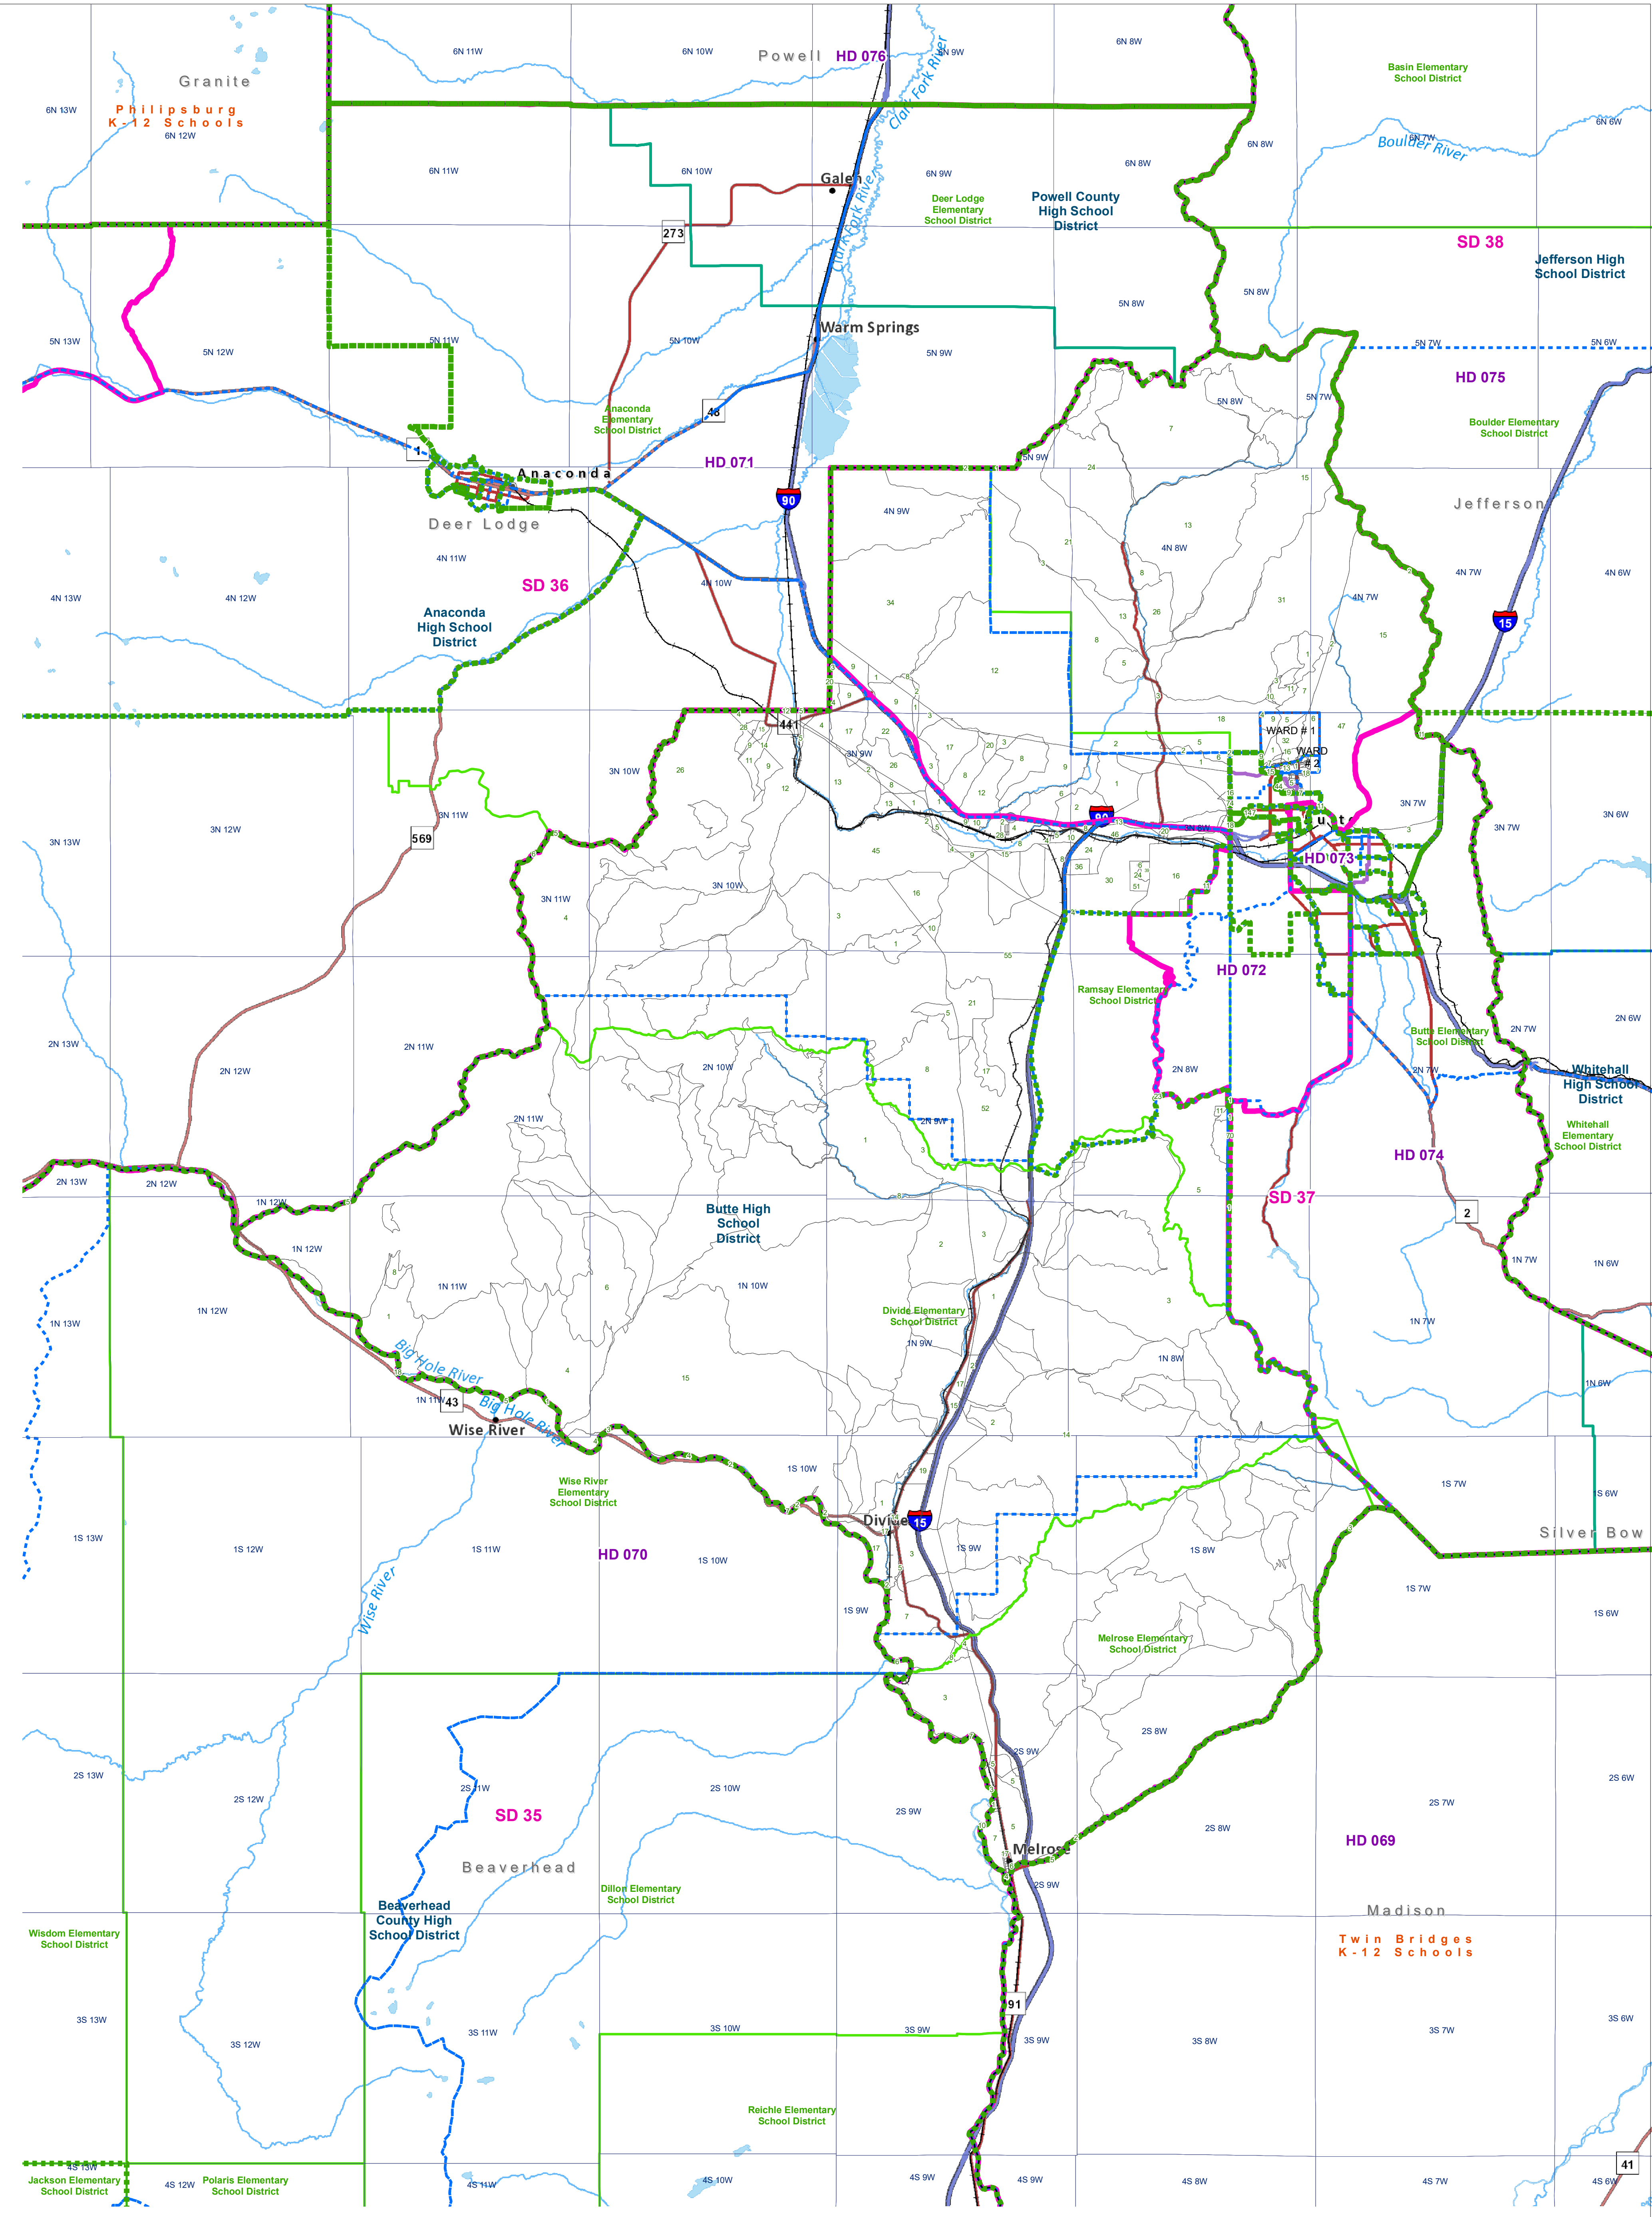

Silver Bow - 12

County Commissioner Districts with 2020 Census Blocks

Total Population: 3,011

- County Commissioner Districts
- Voting Precincts
- Secondary School Districts
- Incorporated Cities and Towns
- Township Boundary
- Senate
- Elementary School Districts
- Wards
- Tribal Nations Reservations
- House
- Unified (K-12) School Districts
- 2020 Census Blocks with Total Population Labeled

Voting Precincts
 Montana State Library
 Created on 3/9/2023
 Meghan Burns | GeoEnabledElections@mt.gov
<https://geoenabled-elections-montana.hub.arcgis.com/>