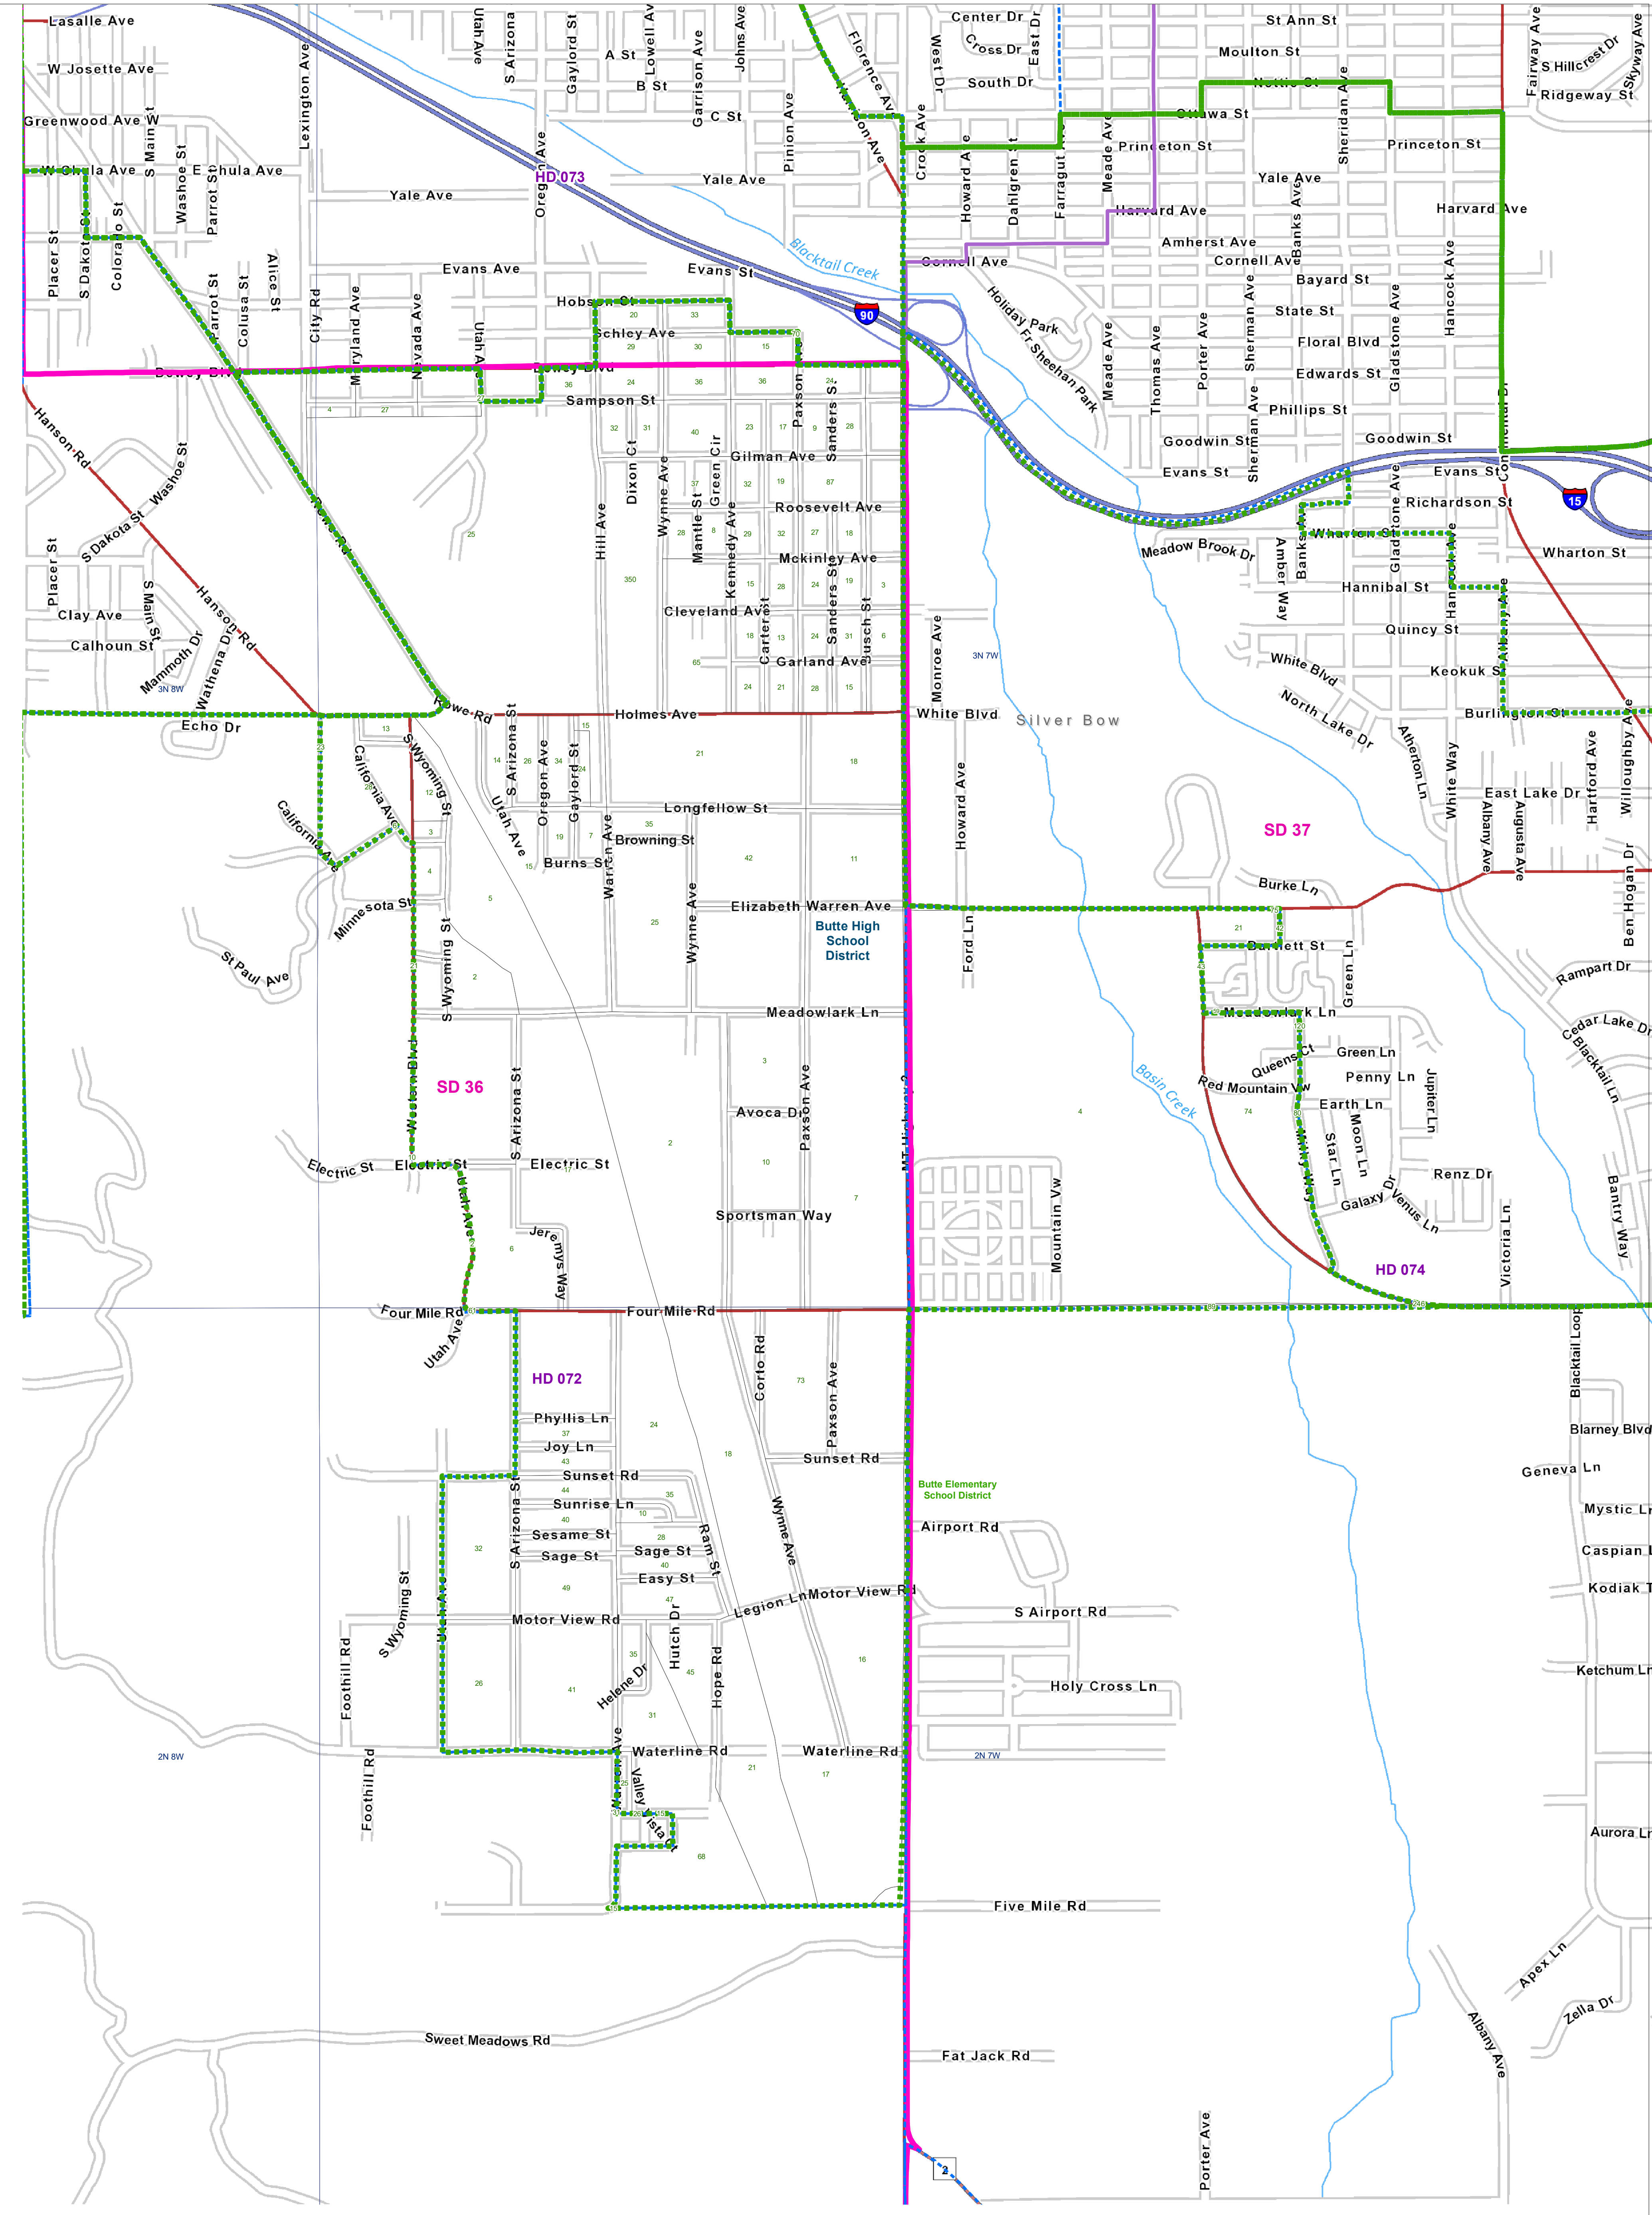

Silver Bow - 6

County Commissioner Districts with 2020 Census Blocks

Total Population: 2,882

- County Commissioner Districts
- Voting Precincts
- Secondary School Districts
- Incorporated Cities and Towns
- Township Boundary
- Senate
- Elementary School Districts
- Wards
- Tribal Nations Reservations
- House
- Unified (K-12) School Districts
- 2020 Census Blocks with Total Population Labeled

Voting Precincts
 Montana State Library
 Created on 3/9/2023
 Meghan Burns | GeoEnabledElections@mt.gov
<https://geoenabled-elections-montana.hub.arcgis.com/>