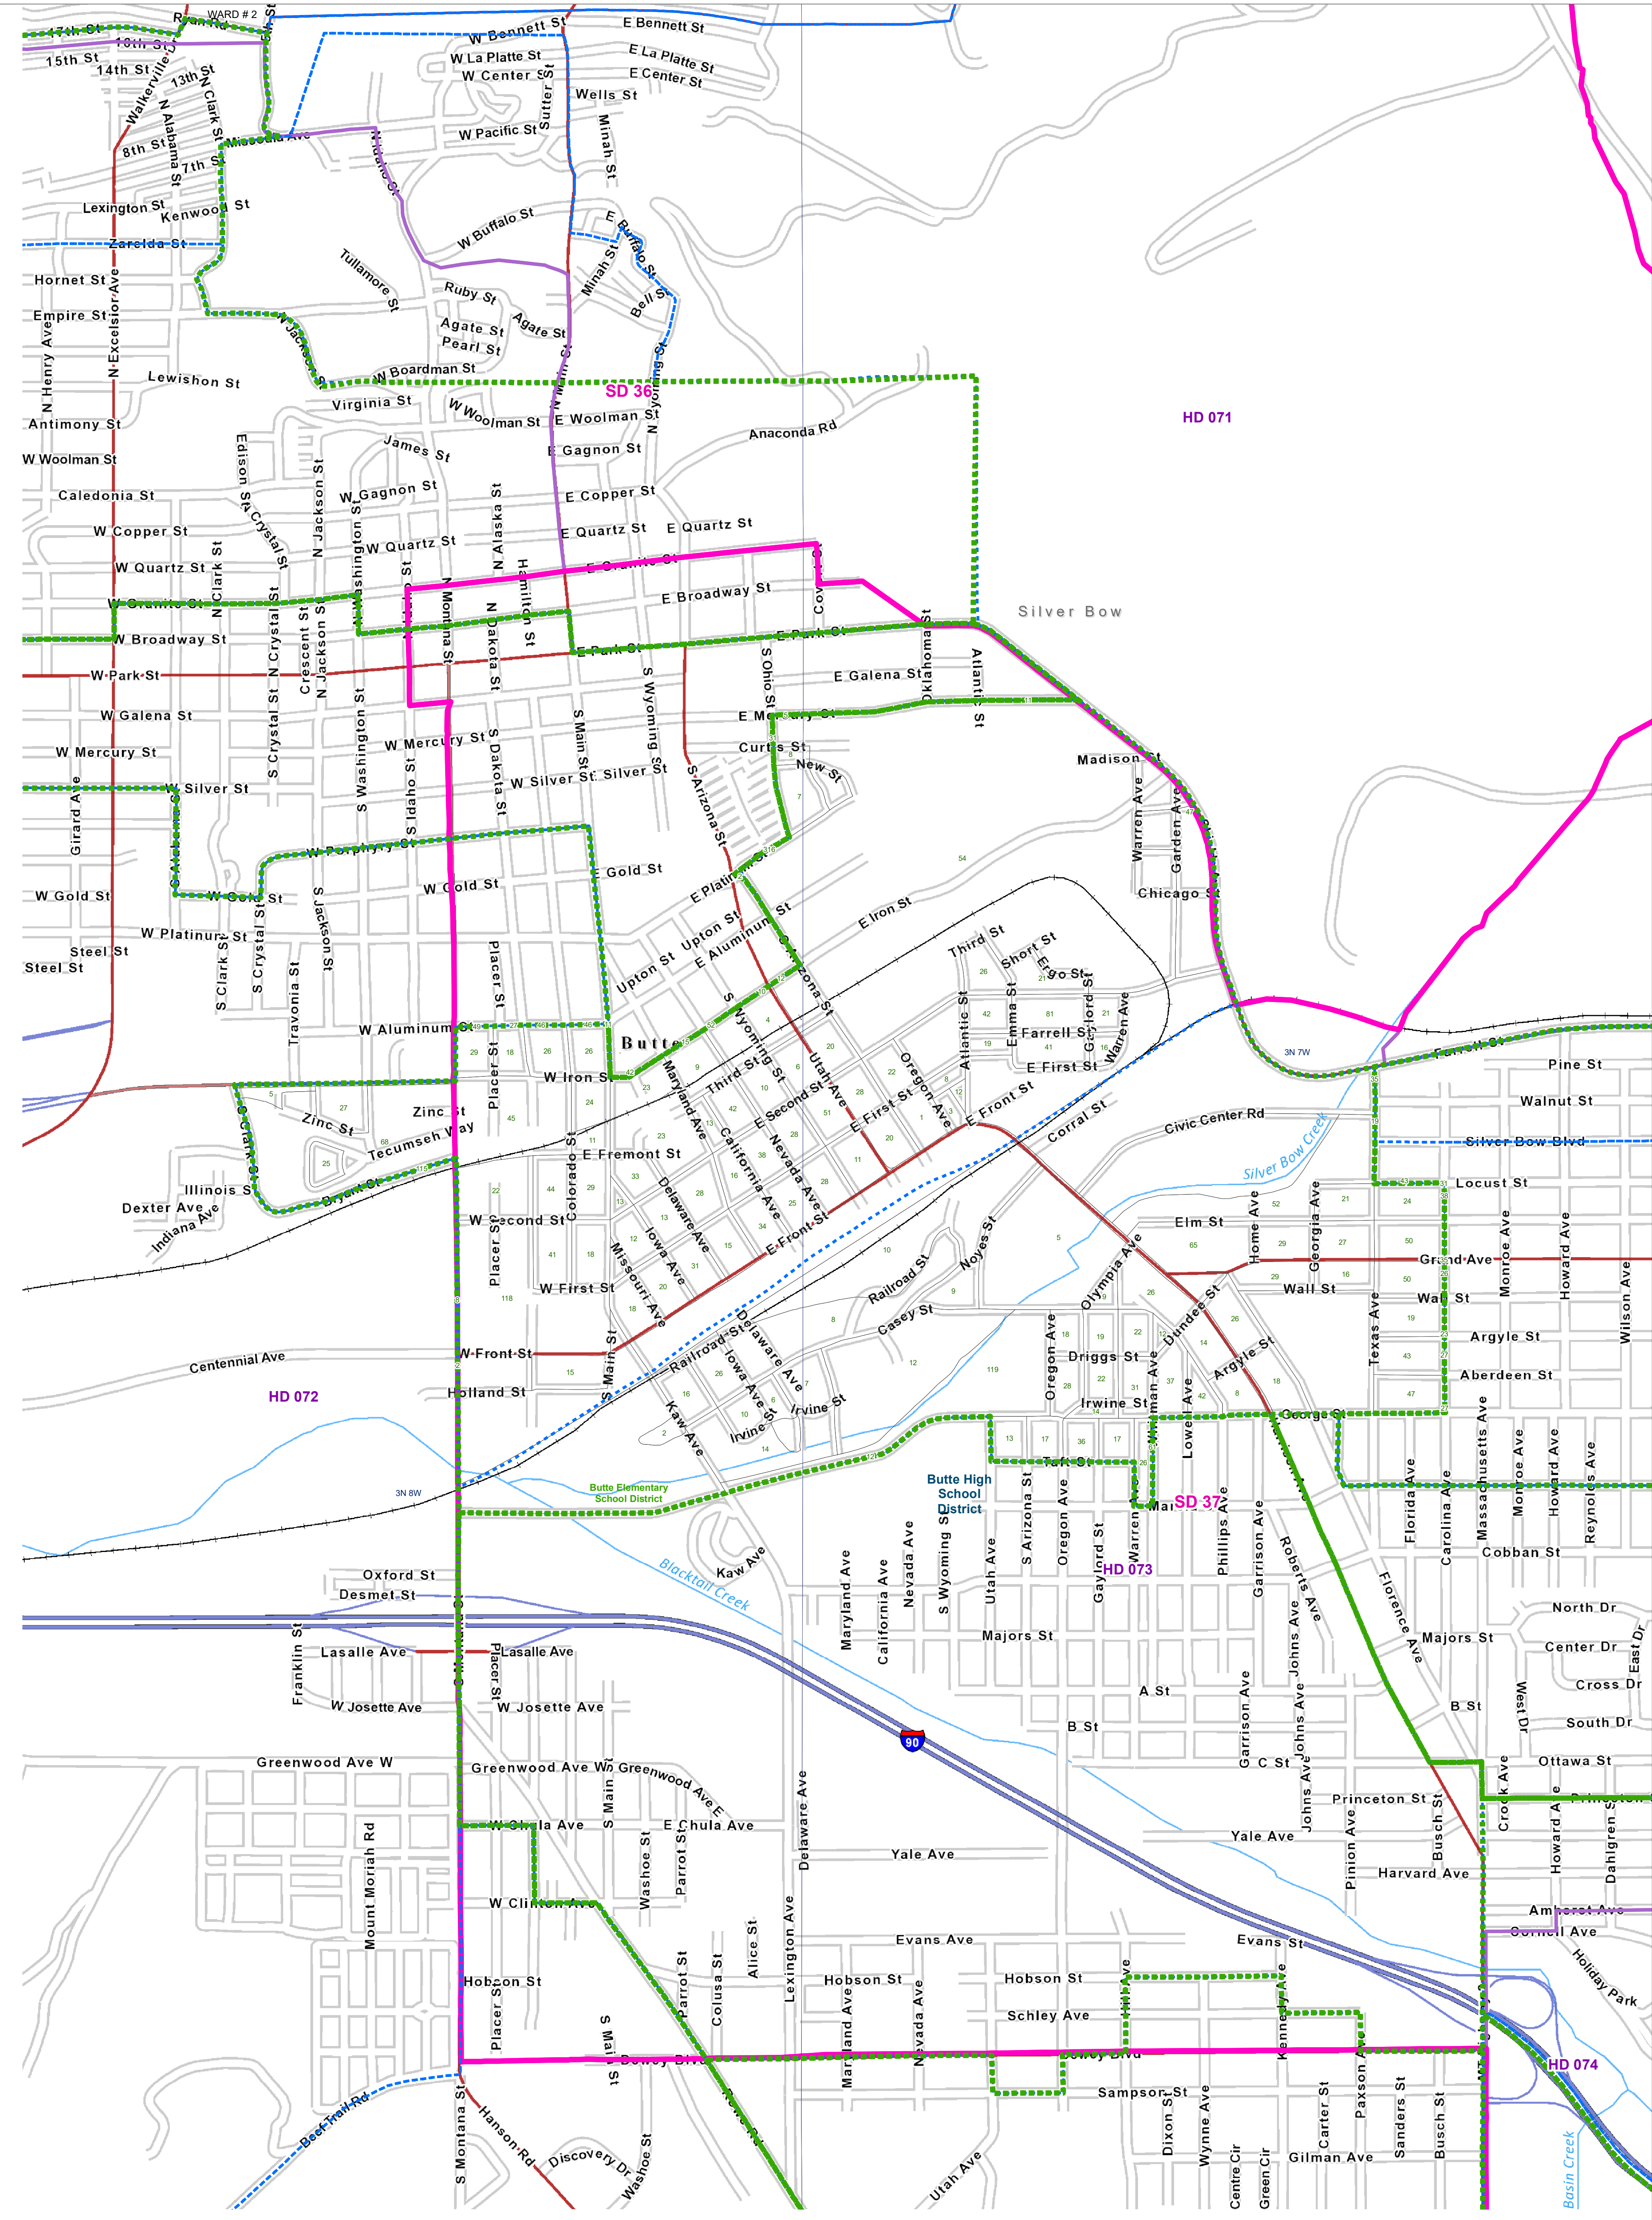

Silver Bow - 8

County Commissioner Districts with 2020 Census Blocks

Total Population: 2,756

- County Commissioner Districts
- Voting Precincts
- Secondary School Districts
- Incorporated Cities and Towns
- Township Boundary
- Senate
- Elementary School Districts
- Wards
- Tribal Nations Reservations
- House
- Unified (K-12) School Districts
- 2020 Census Blocks with Total Population Labeled

Voting Precincts
 Montana State Library
 Created on 3/9/2023
 Meghan Burns | GeoEnabledElections@mt.gov
<https://geoenabled-elections-montana.hub.arcgis.com/>