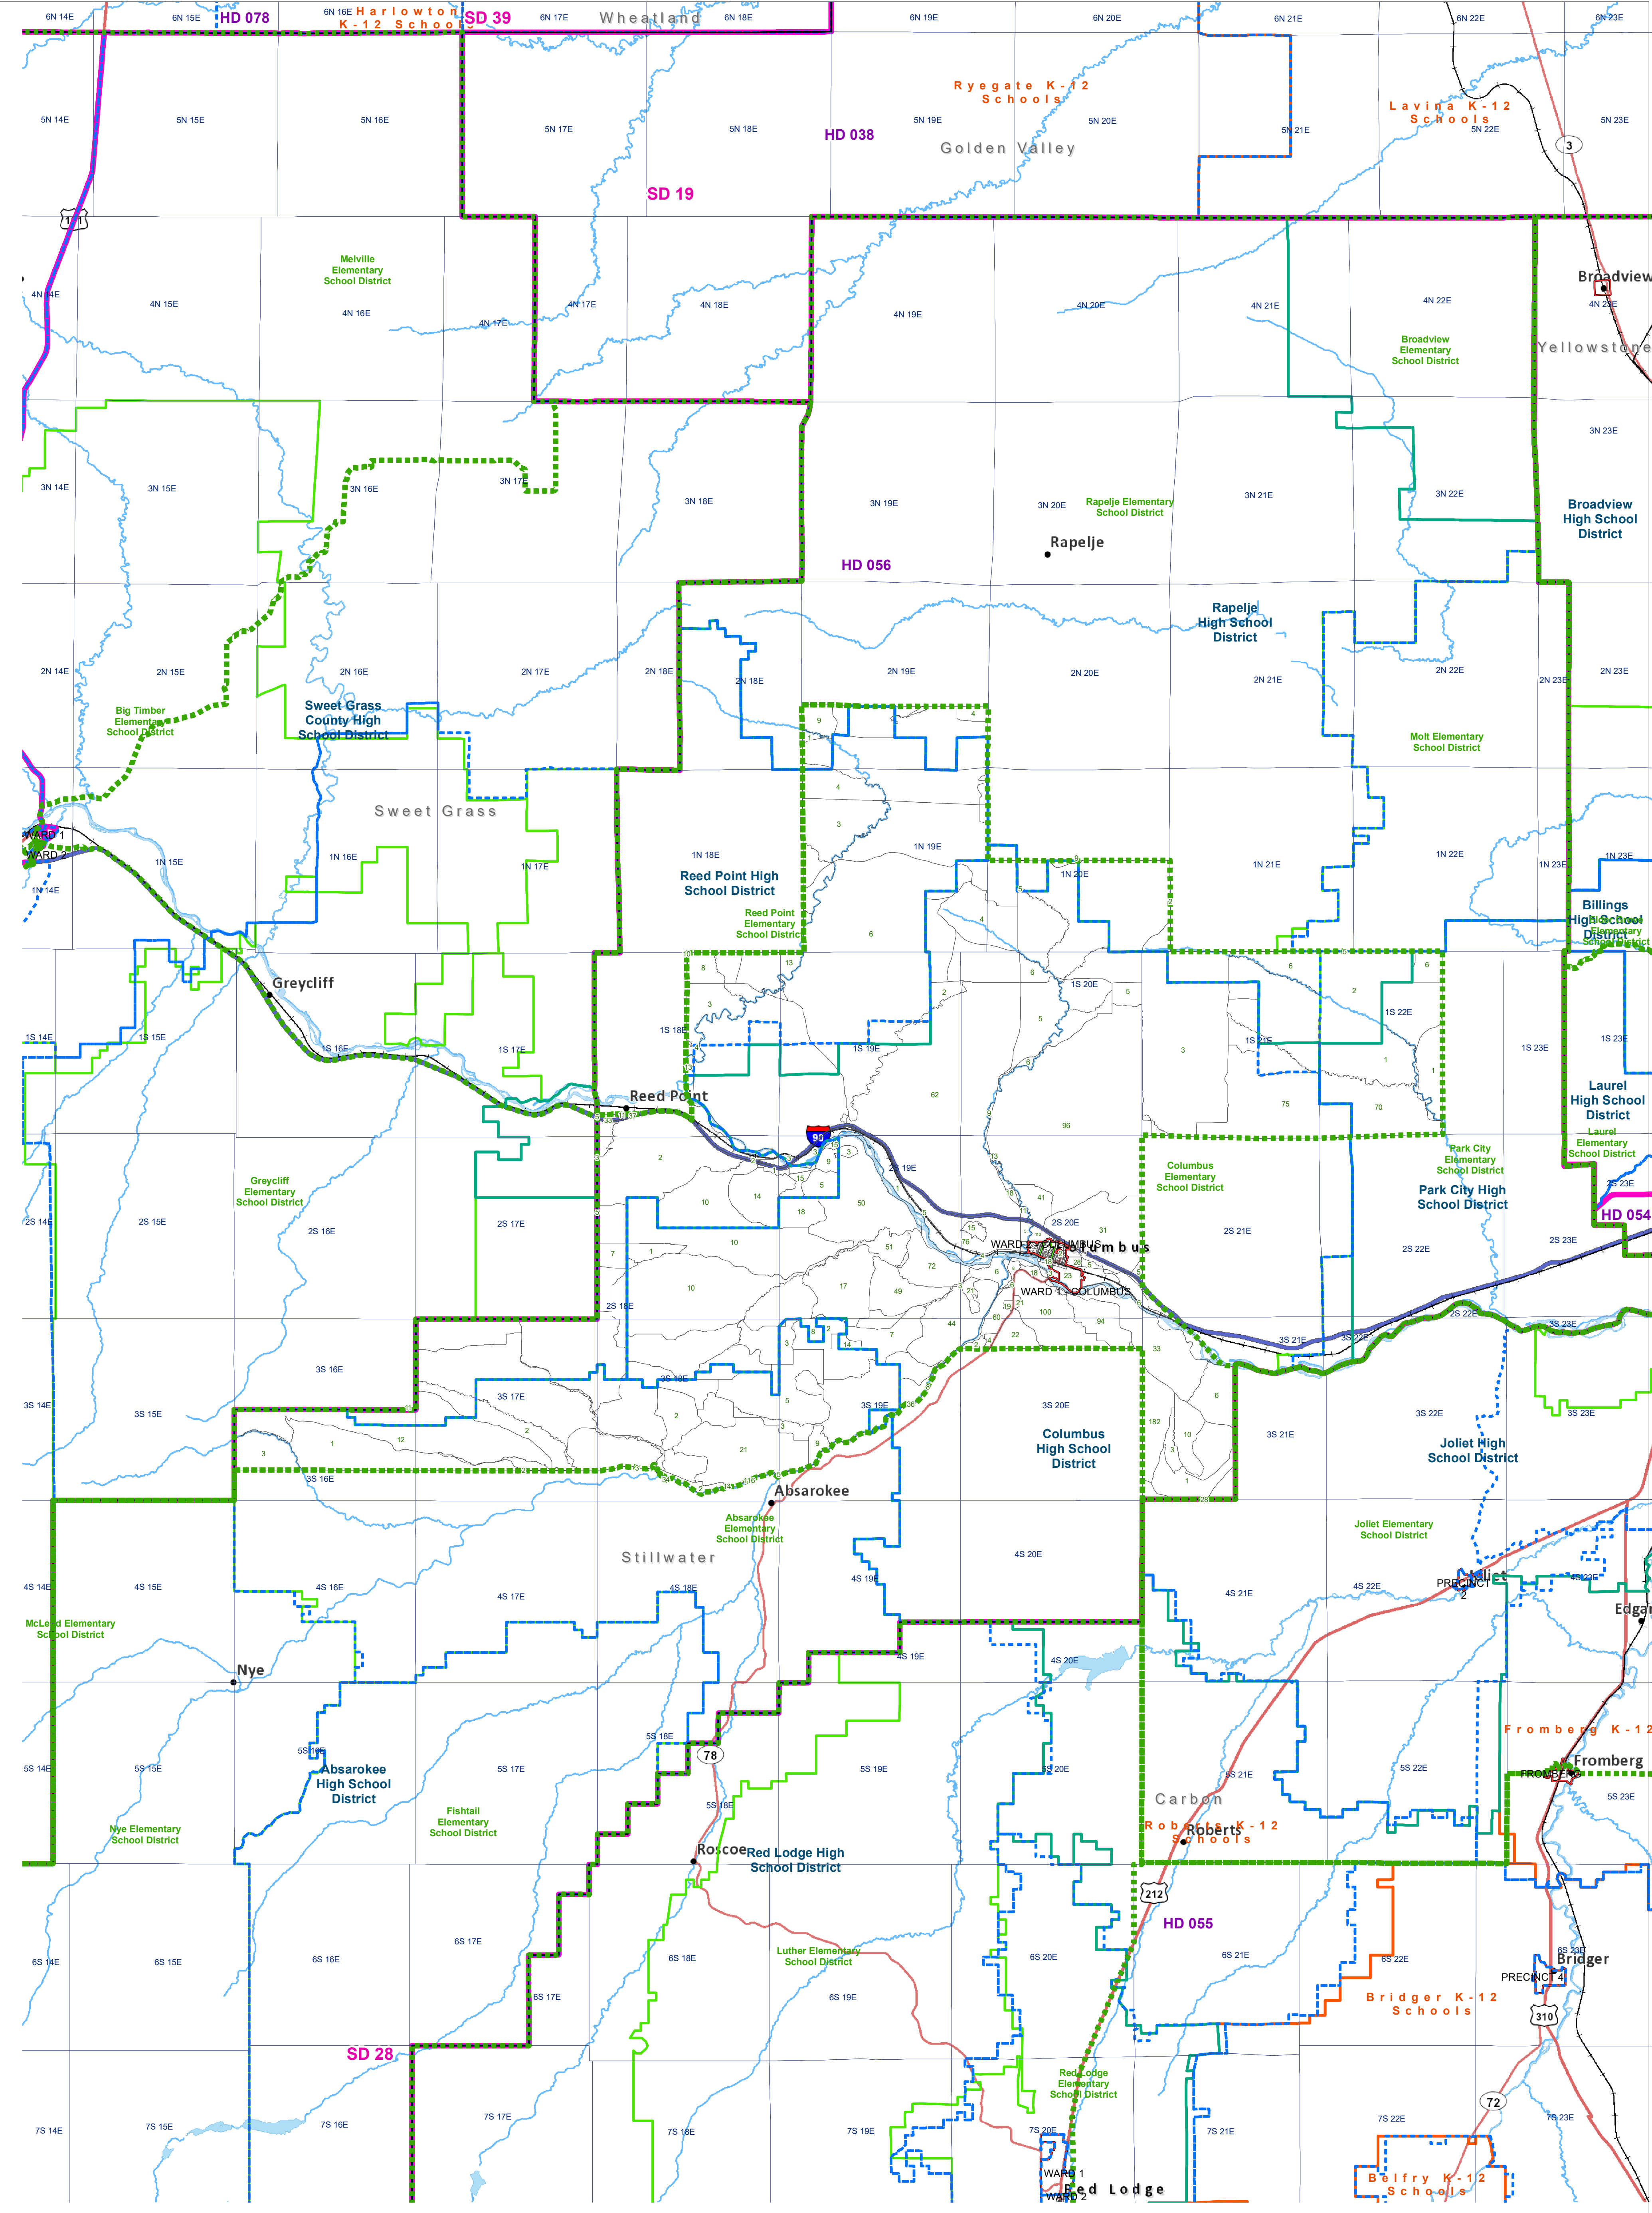

Stillwater - 1

County Commissioner Districts with 2020 Census Blocks

Total Population: 3,490

- County Commissioner Districts
- Voting Precincts
- Secondary School Districts
- Incorporated Cities and Towns
- Township Boundary
- Senate
- Elementary School Districts
- Wards
- Tribal Nations Reservations
- House
- Unified (K-12) School Districts
- 2020 Census Blocks with Total Population Labeled

Voting Precincts
 Montana State Library
 Created on 3/9/2023
 Meghan Burns | GeoEnabledElections@mt.gov
<https://geoenabled-elections-montana.hub.arcgis.com/>