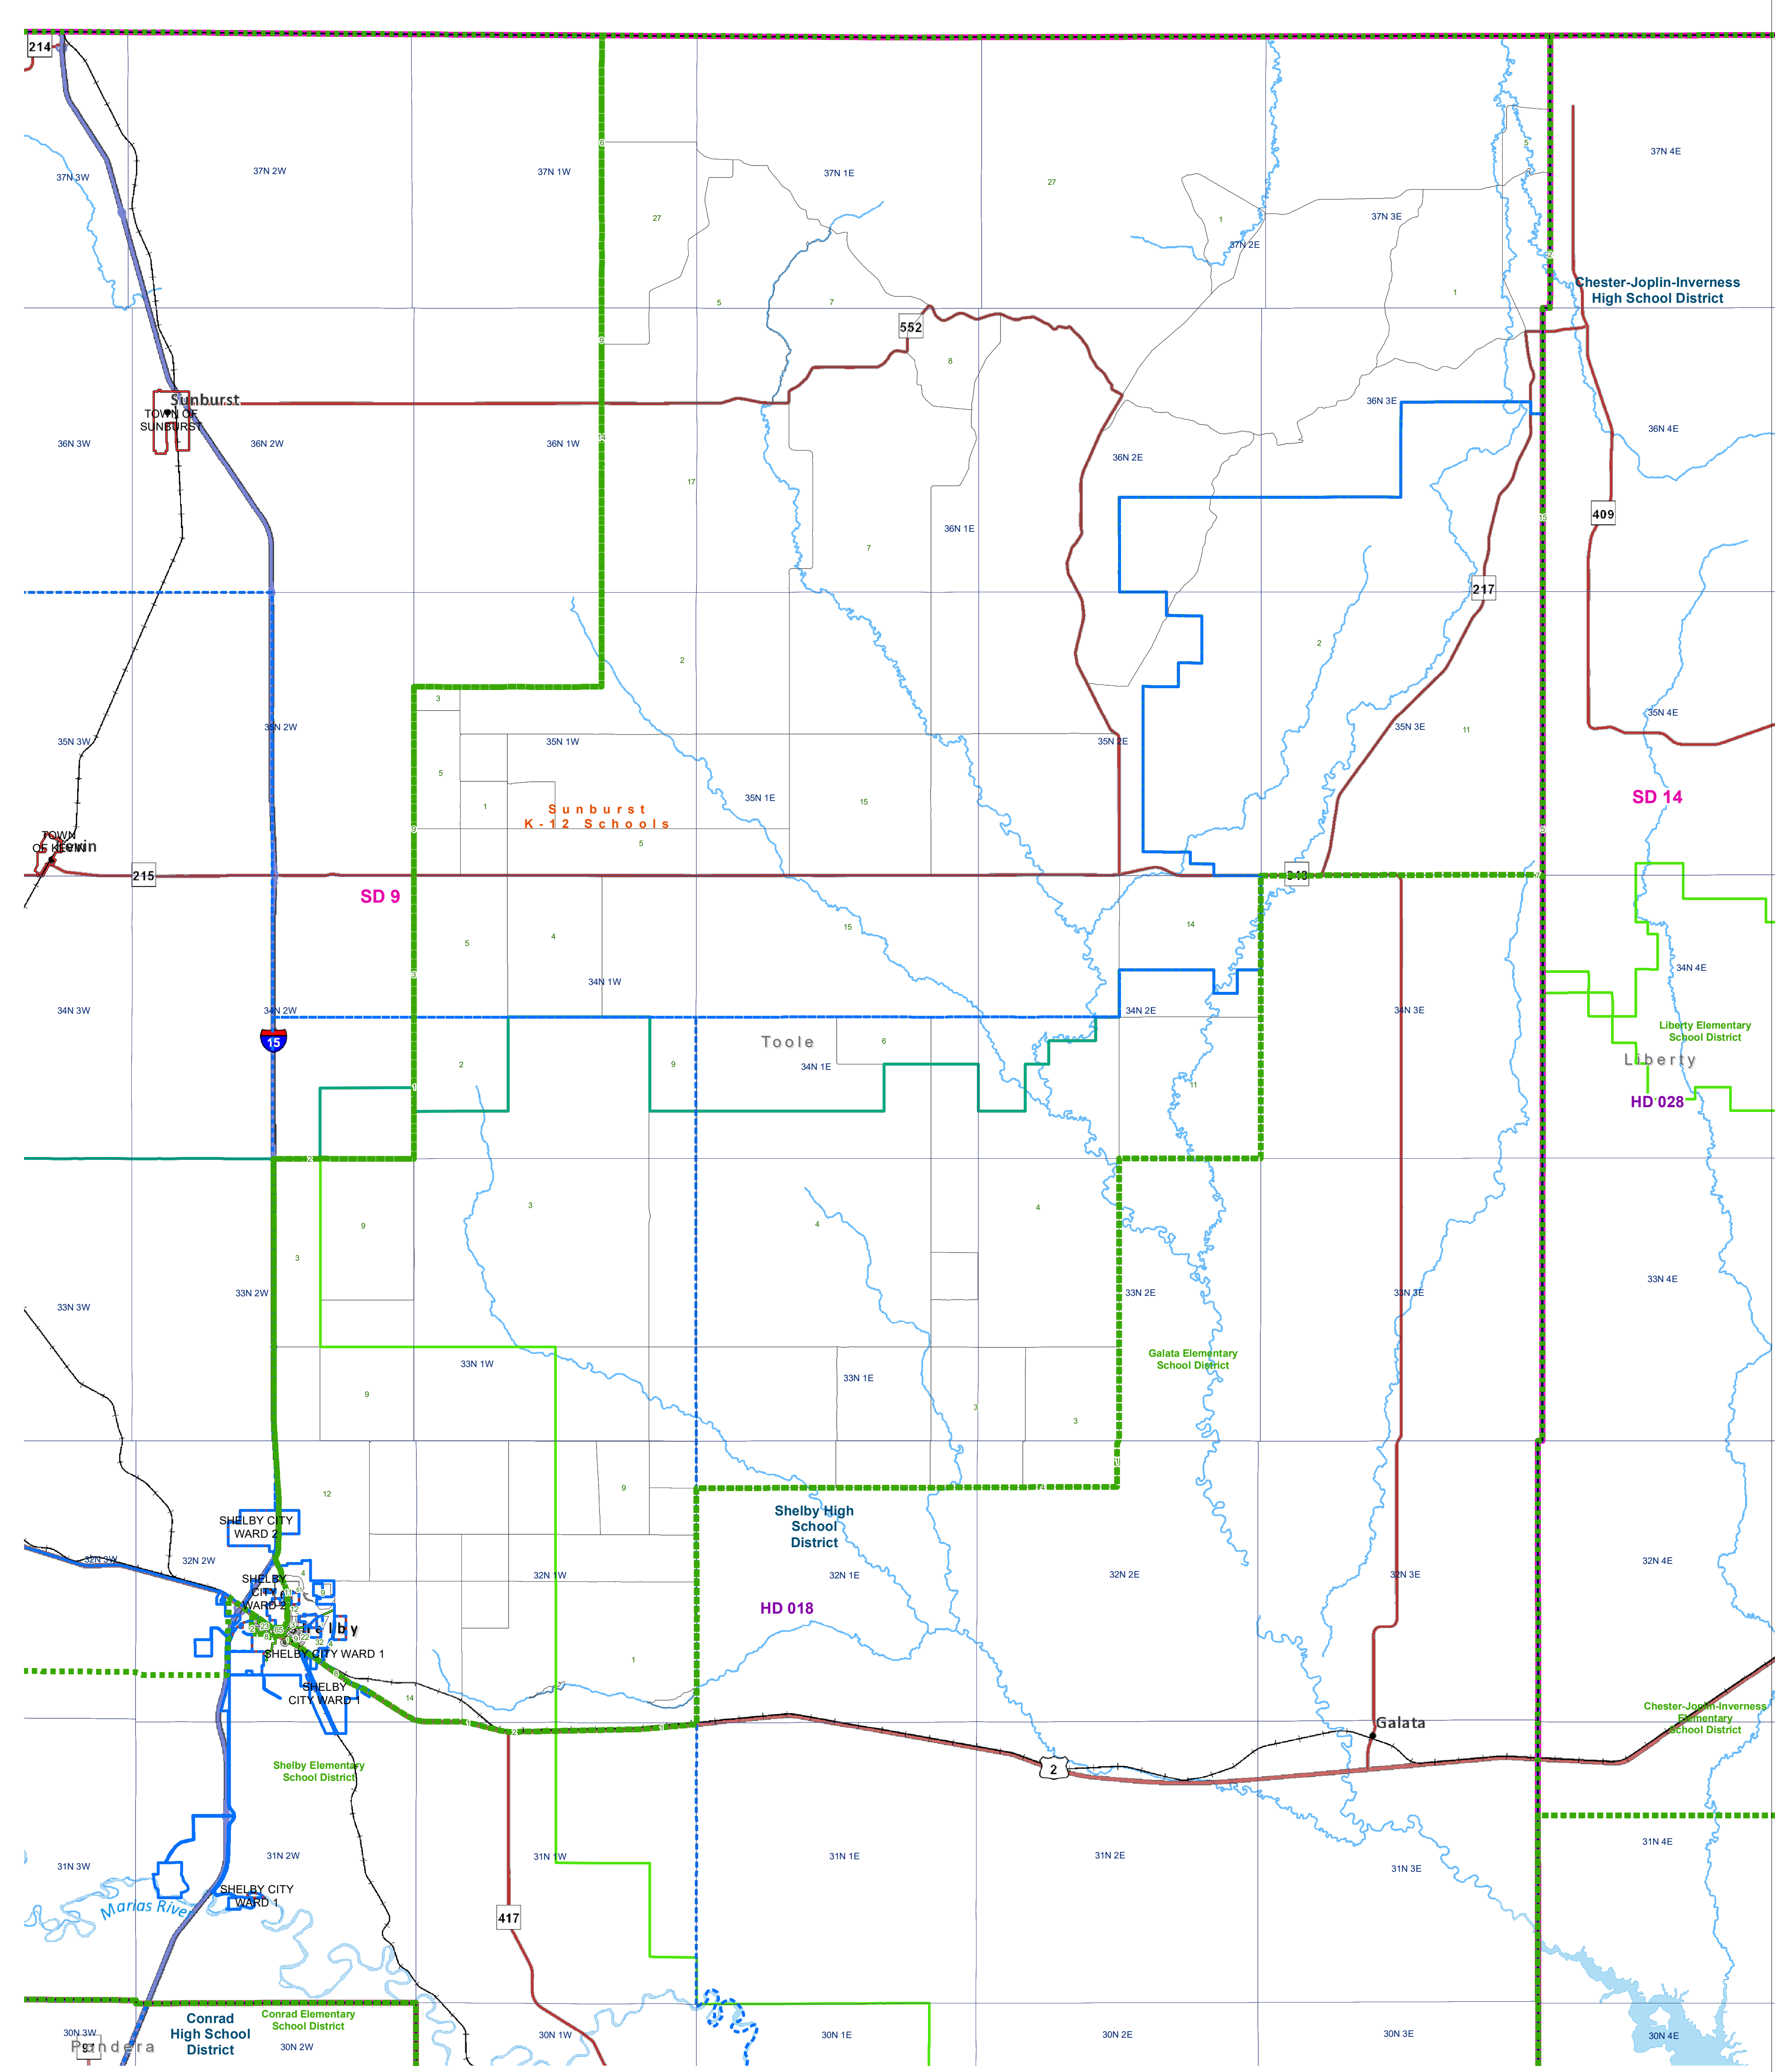

Toole - COMMISSIONER DIST #1
 County Commissioner Districts with 2020 Census Blocks
 Total Population: 1,383

- County Commissioner Districts
- Voting Precincts
- Secondary School Districts
- Incorporated Cities and Towns
- Township Boundary
- Senate
- Elementary School Districts
- Wards
- Unified (K-12) School Districts
- House
- 2020 Census Blocks with Total Population Labeled

Voting Precincts
 Montana State Library
 Created on 3/9/2023
 Meghan Burns | GeoEnabledElections@mt.gov
<https://geoenabled-elections-montana.hub.arcgis.com/>