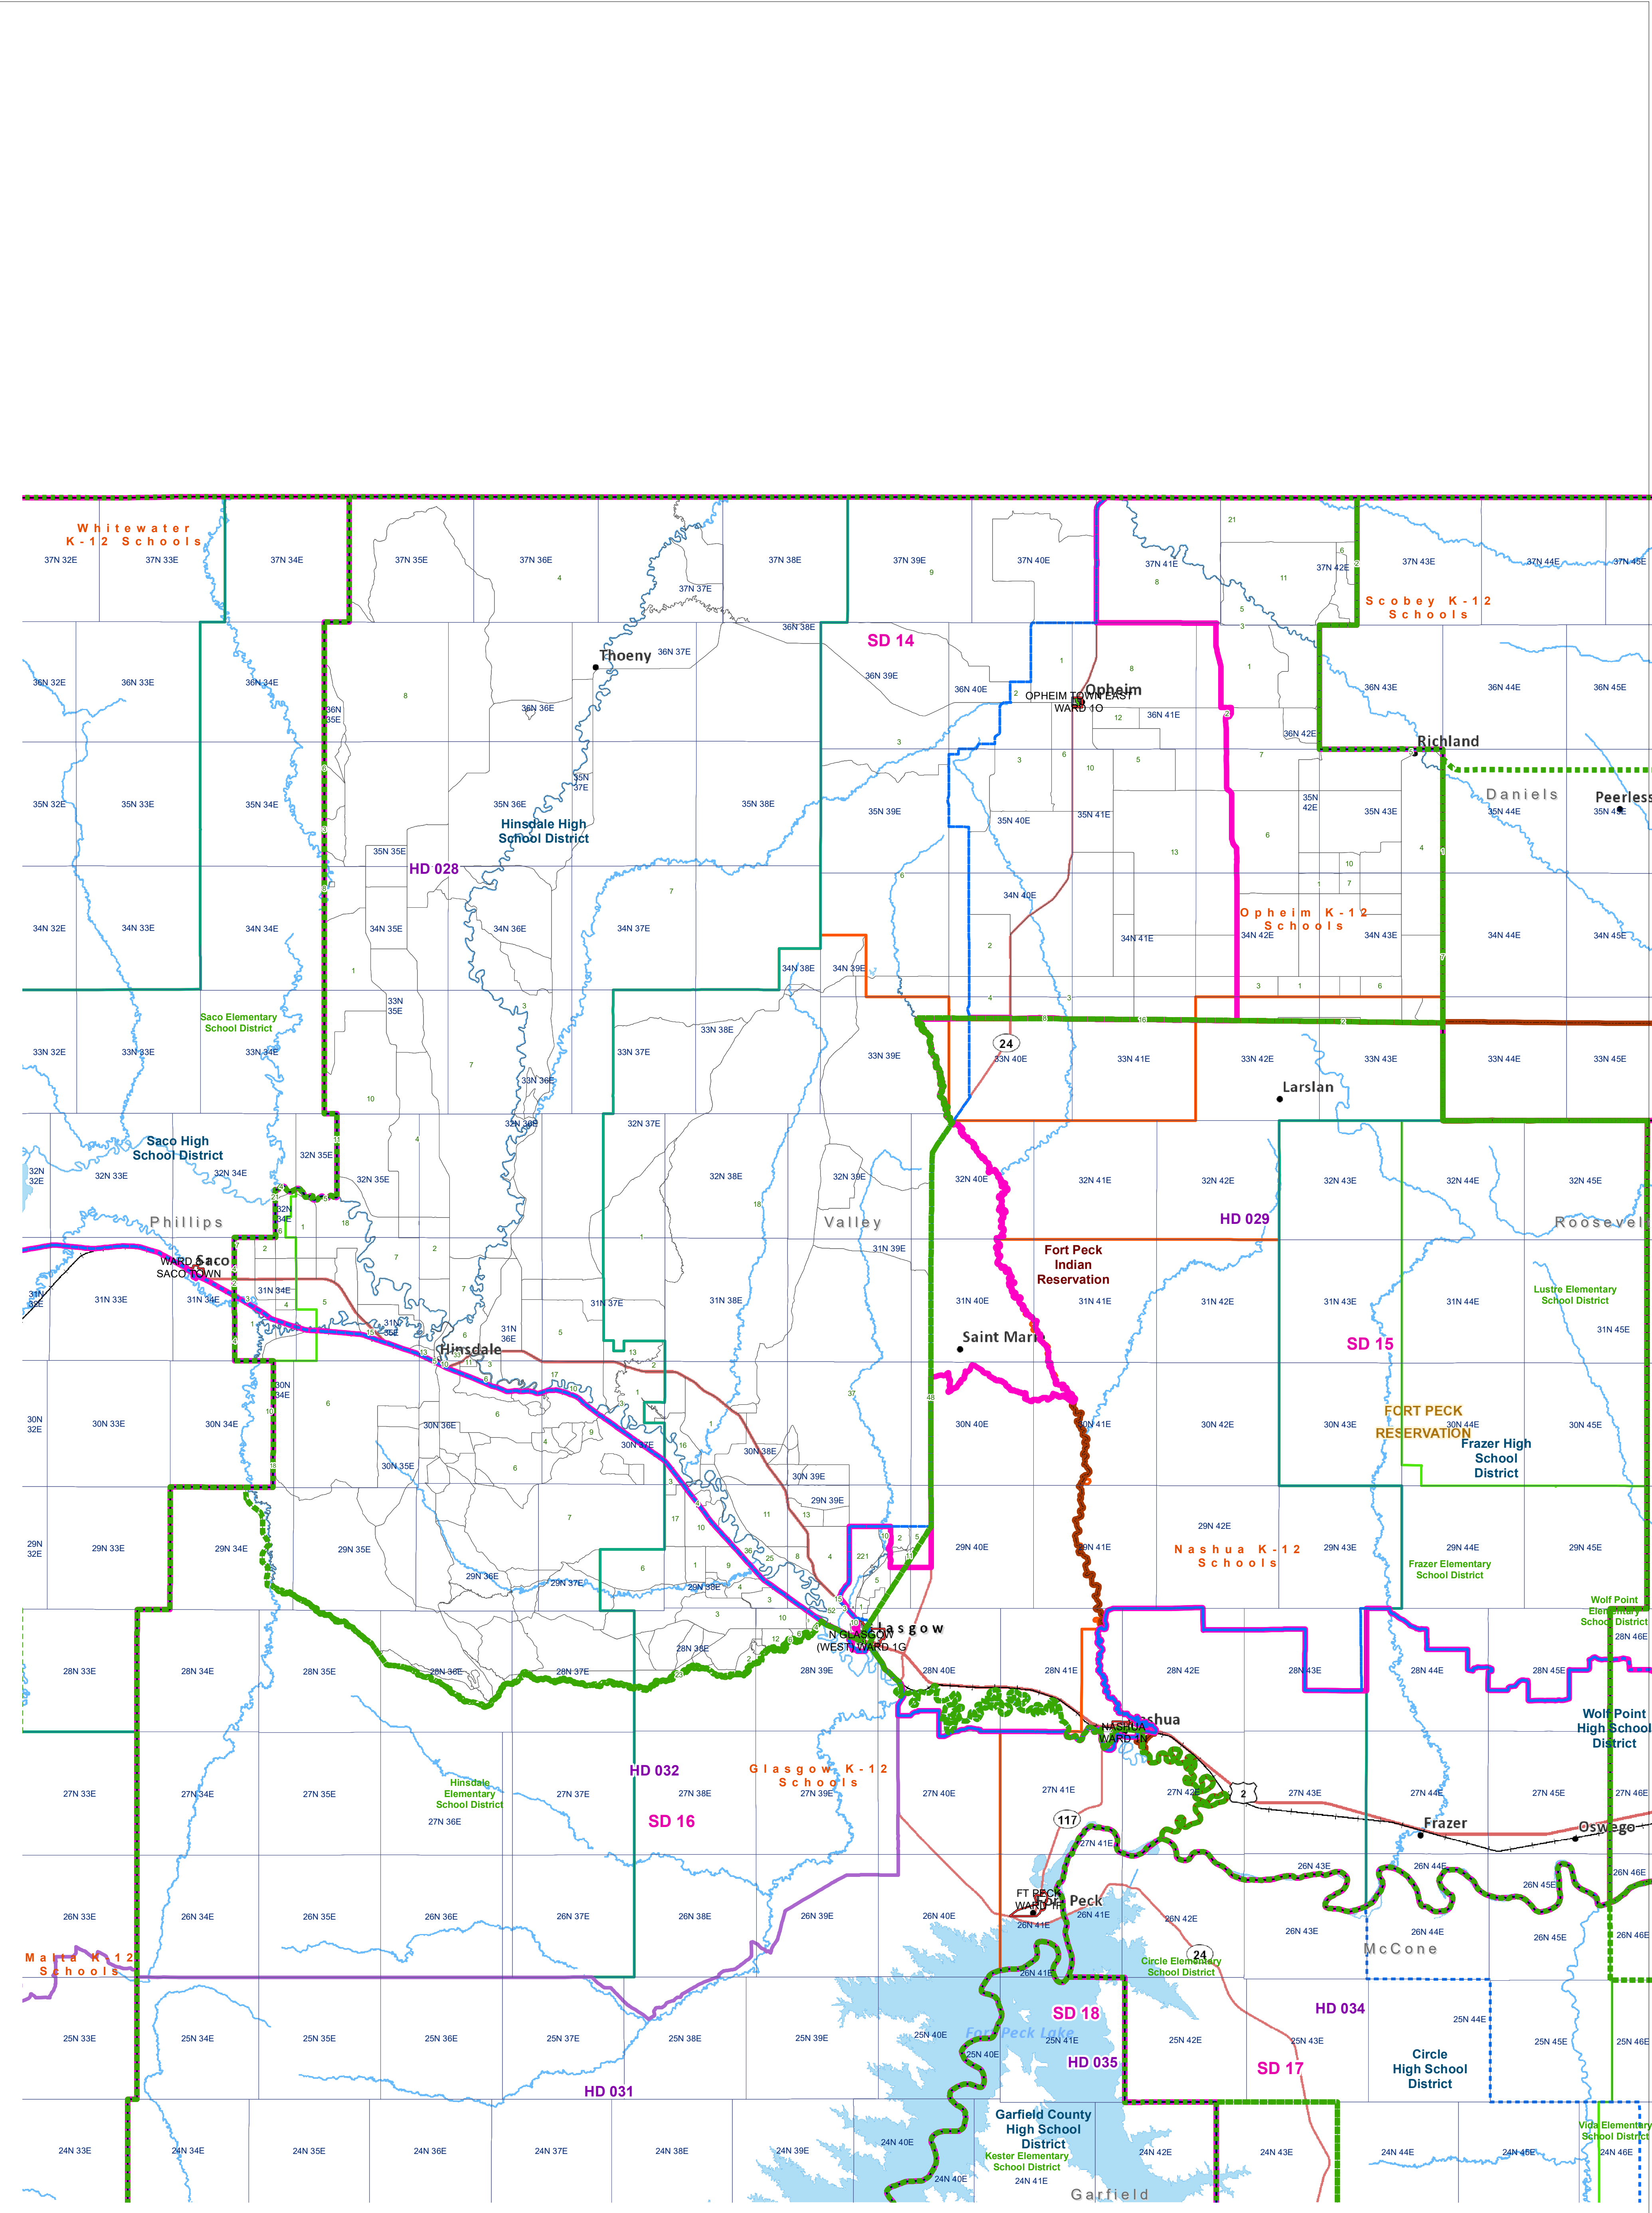

# Valley - CO COMMISSIONER DIST 2

## County Commissioner Districts with 2020 Census Blocks

Total Population: 2,288

- County Commissioner Districts
- Voting Precincts
- Secondary School Districts
- Incorporated Cities and Towns
- Township Boundary
- Senate
- Elementary School Districts
- Wards
- Tribal Nations Reservations
- House
- Unified (K-12) School Districts
- 2020 Census Blocks with Total Population Labeled