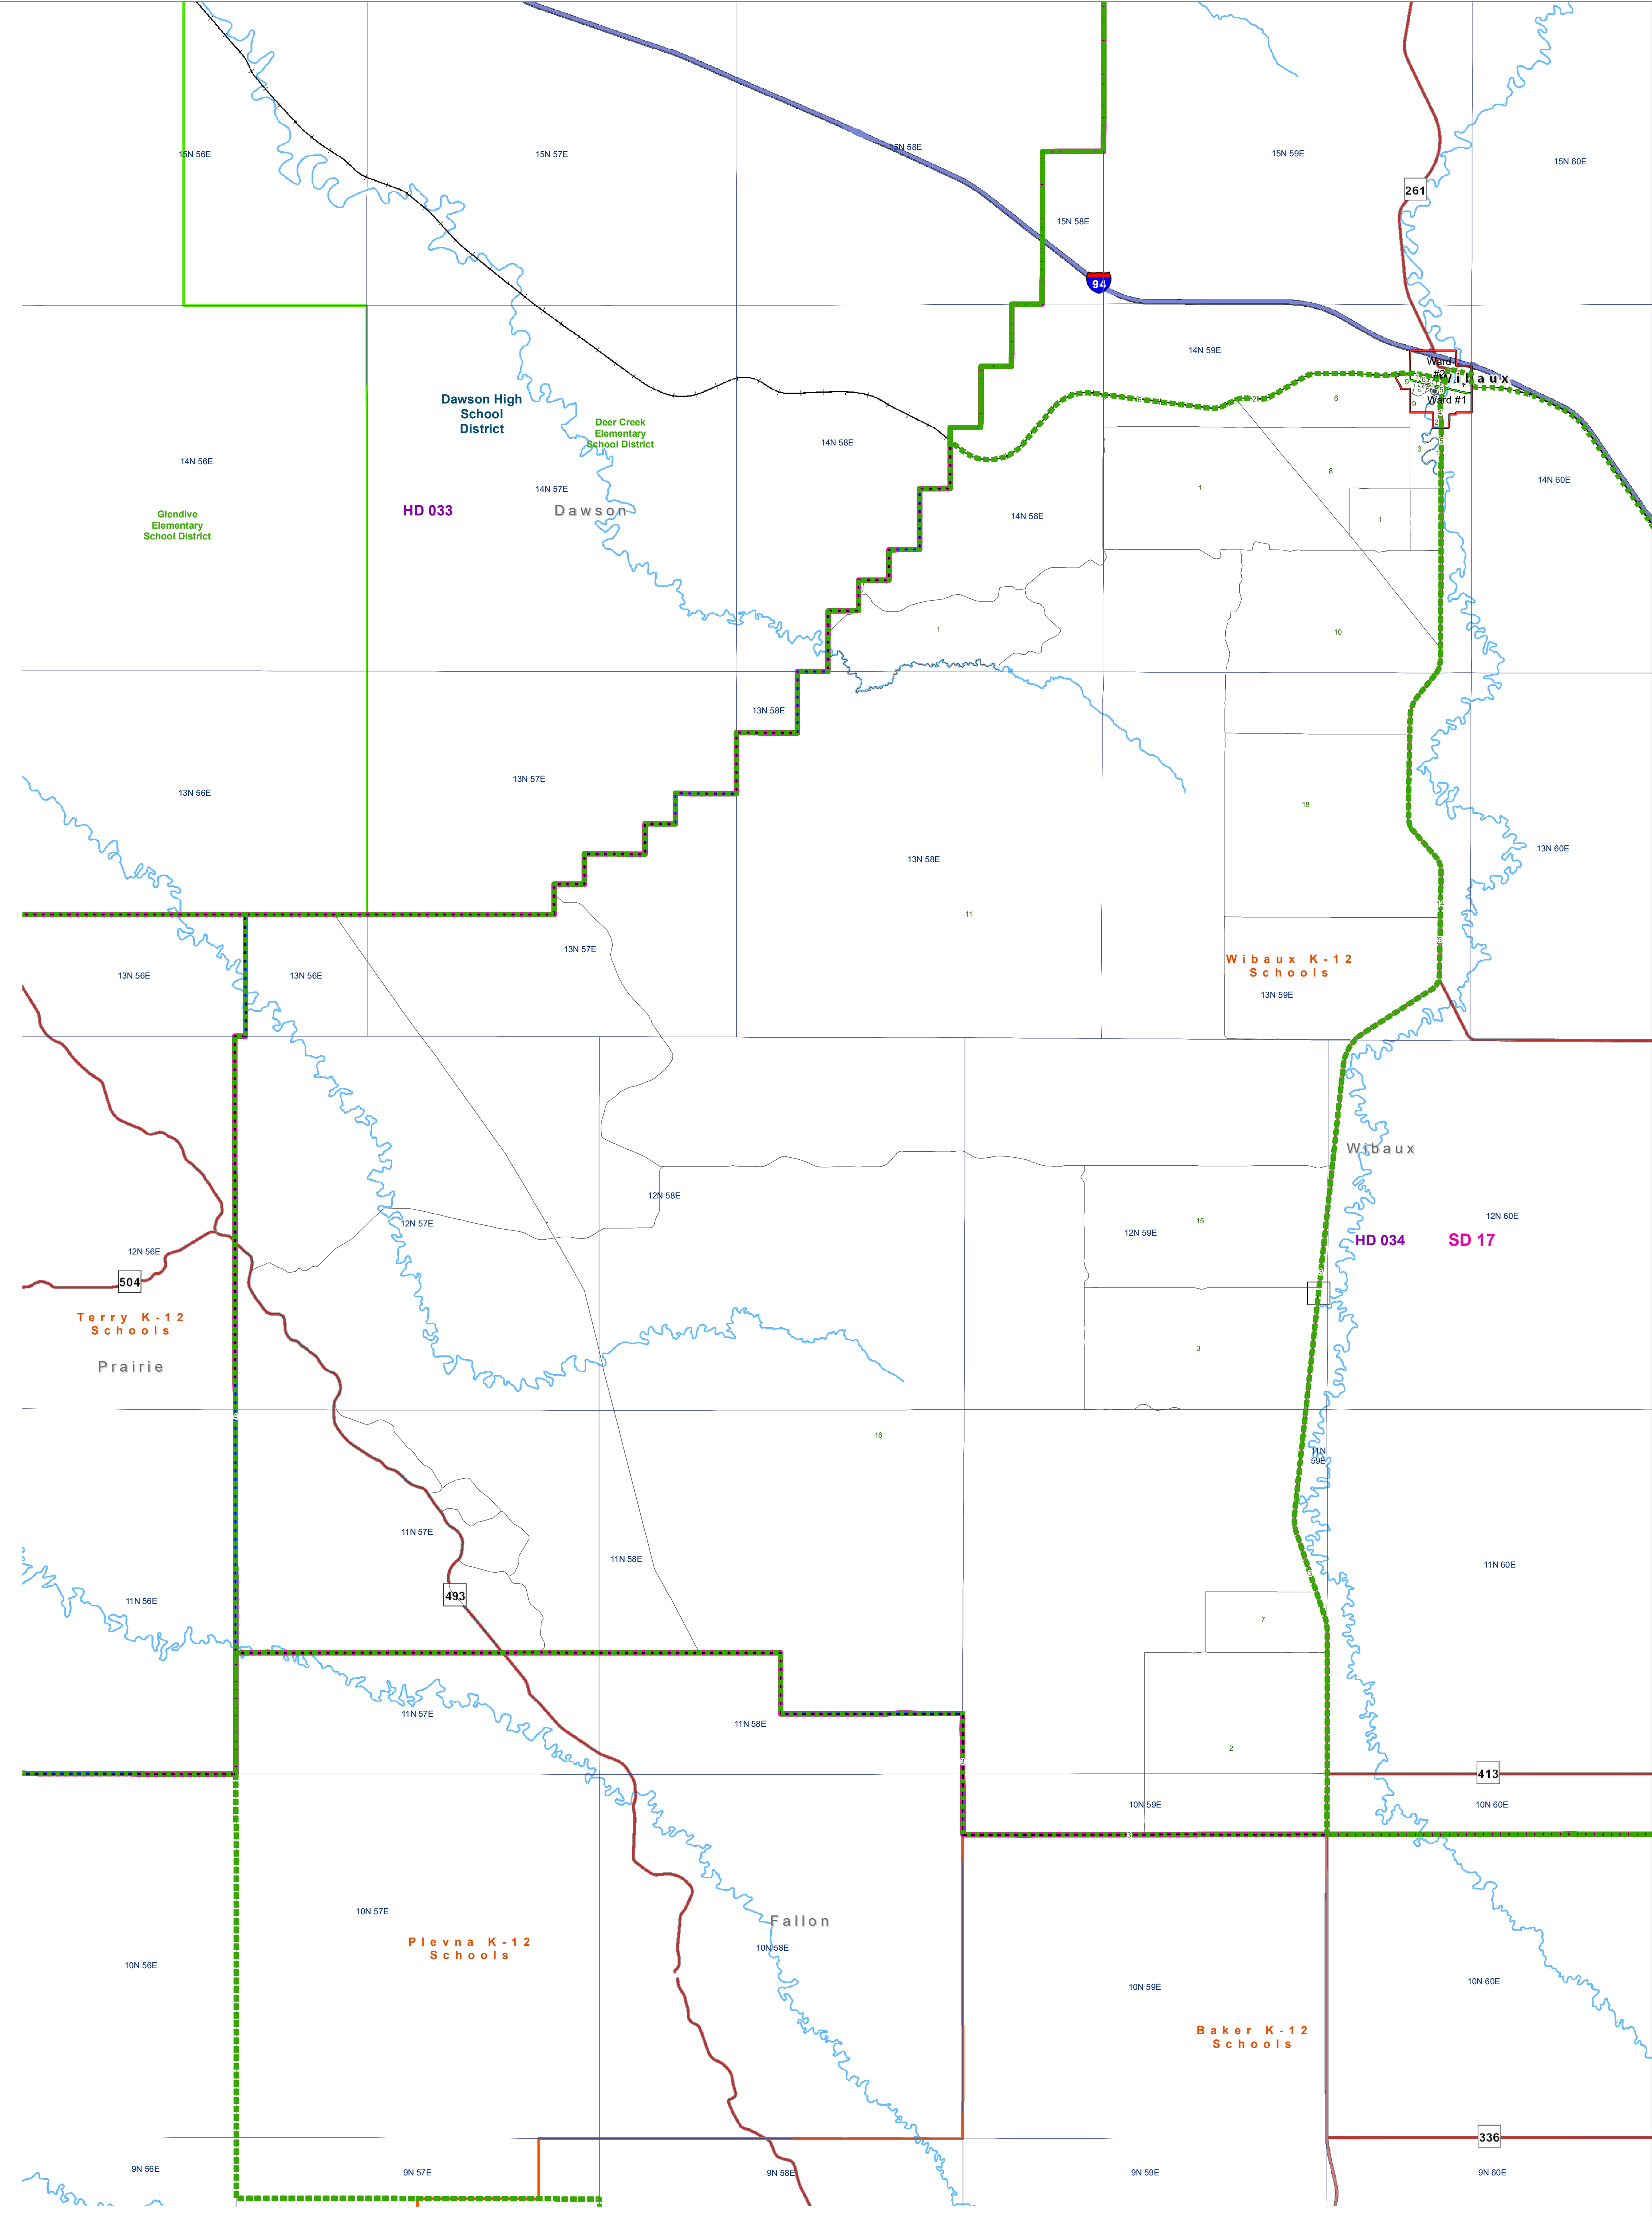

Wibaux - Commission District 3

County Commissioner Districts with 2020 Census Blocks

Total Population: 250

- County Commissioner Districts
- Voting Precincts
- Secondary School Districts
- Incorporated Cities and Towns
- Township Boundary
- Senate
- Elementary School Districts
- Wards
- Tribal Nations Reservations
- House
- Unified (K-12) School Districts
- 2020 Census Blocks with Total Population Labeled

Voting Precincts
 Montana State Library
 Created on 3/9/2023
 Meghan Burns | GeoEnabledElections@mt.gov
<https://geoenabled-elections-montana.hub.arcgis.com/>