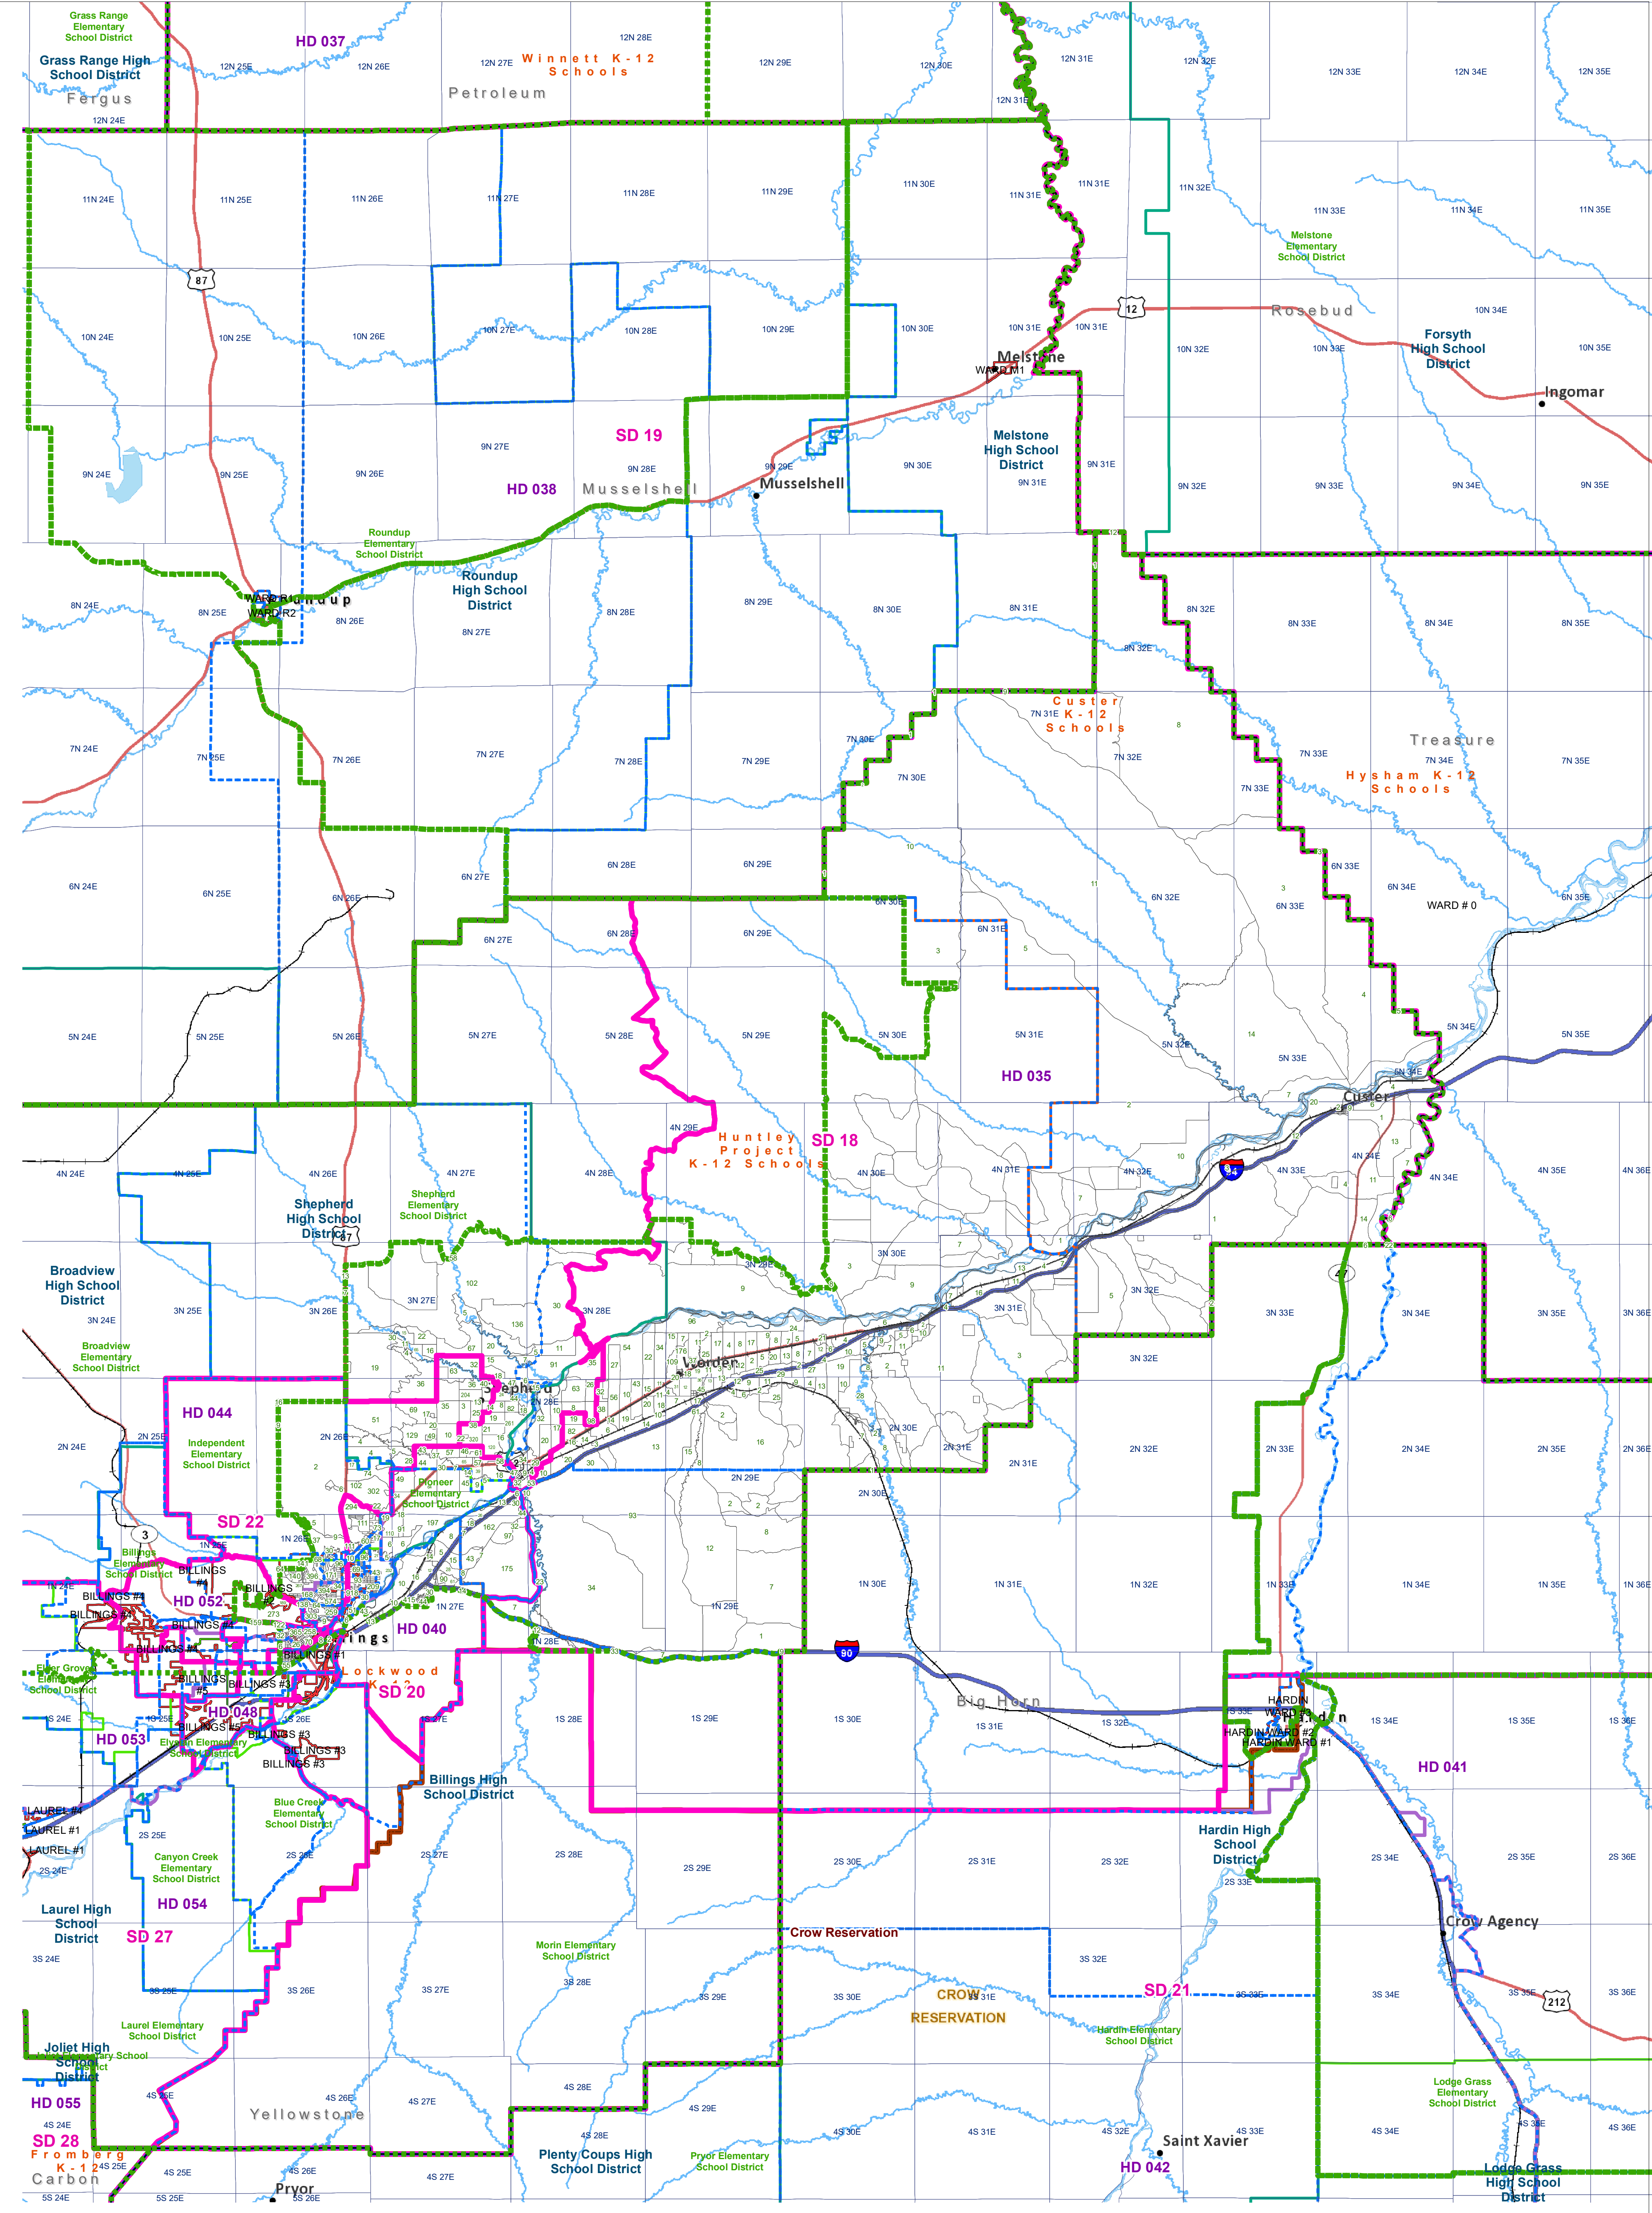

Yellowstone - 2

County Commissioner Districts with 2020 Census Blocks

Total Population: 52,889

- County Commissioner Districts
- Voting Precincts
- Secondary School Districts
- Incorporated Cities and Towns
- Township Boundary
- Senate
- Elementary School Districts
- Wards
- Tribal Nations Reservations
- House
- Unified (K-12) School Districts
- 2020 Census Blocks with Total Population Labeled

Voting Precincts
 Montana State Library
 Created on 3/9/2023
 Meghan Burns | GeoEnabledElections@mt.gov
<https://geoenabled-elections-montana.hub.arcgis.com/>