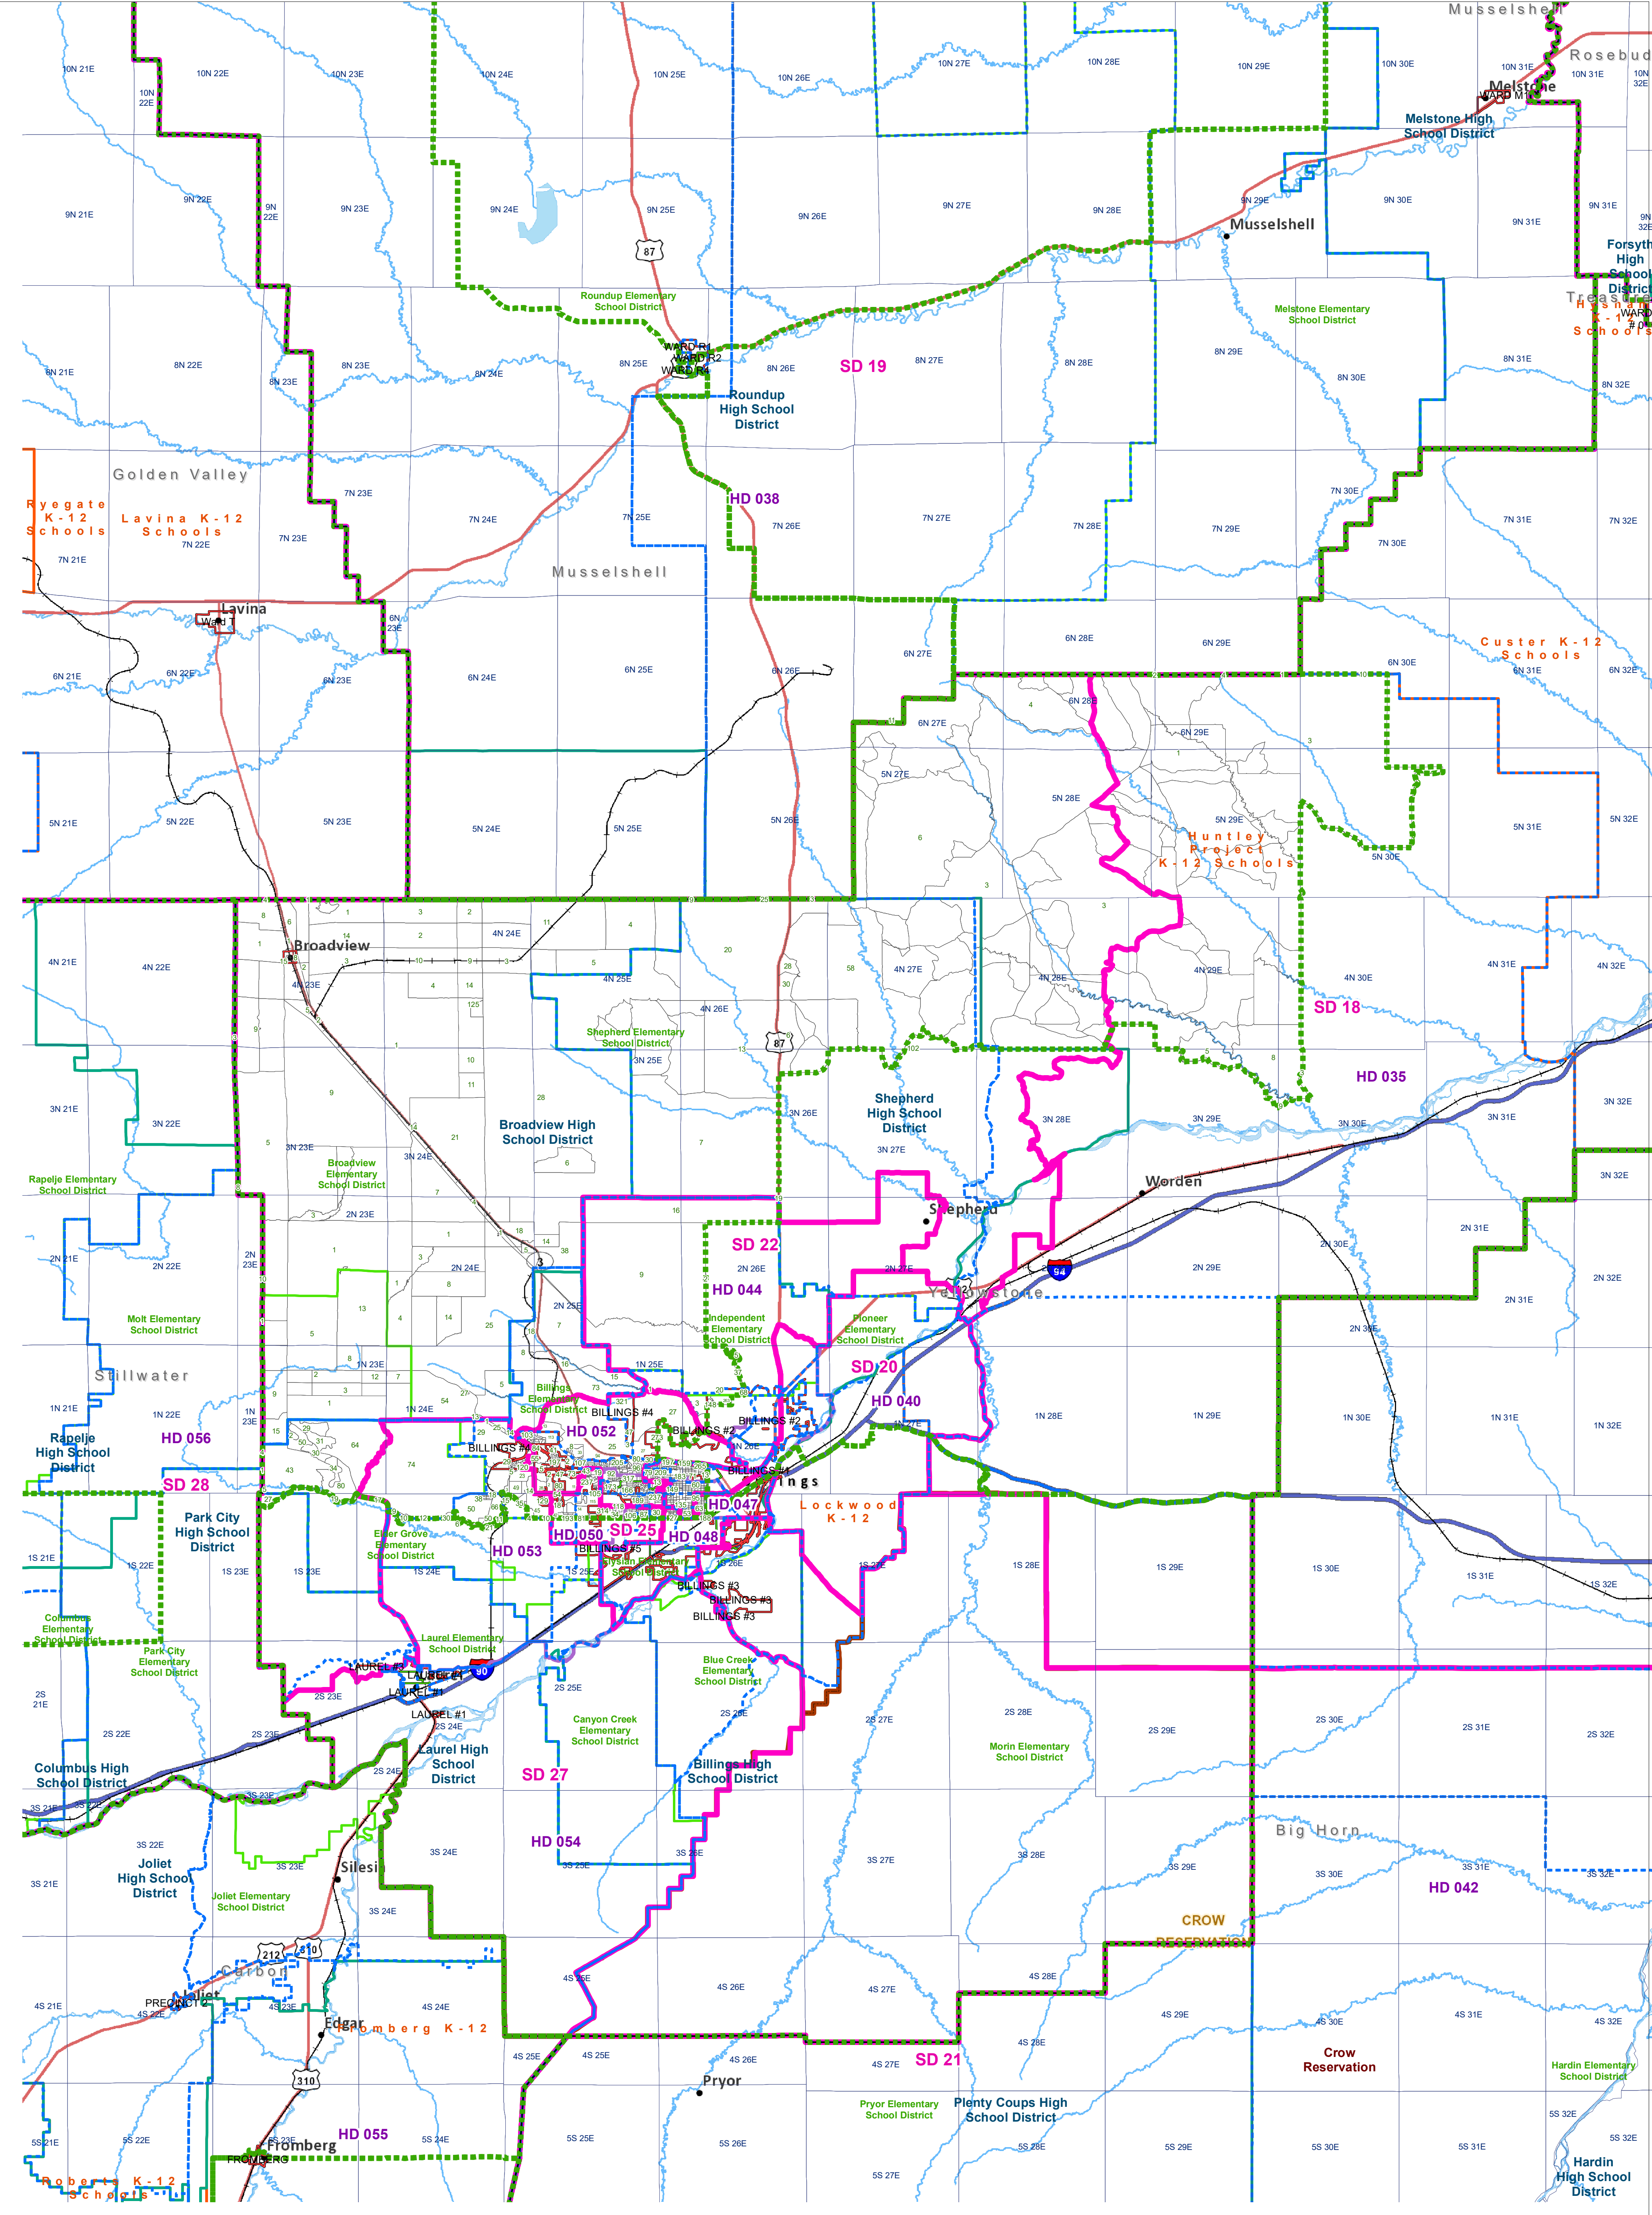

Yellowstone - 3

County Commissioner Districts with 2020 Census Blocks

Total Population: 54,305

- County Commissioner Districts
- Voting Precincts
- Secondary School Districts
- Incorporated Cities and Towns
- Township Boundary
- Senate
- Elementary School Districts
- Wards
- Tribal Nations Reservations
- House
- Unified (K-12) School Districts
- 2020 Census Blocks with Total Population Labeled

Voting Precincts
 Montana State Library
 Created on 3/9/2023
 Meghan Burns | GeoEnabledElections@mt.gov
<https://geoenabled-elections-montana.hub.arcgis.com/>