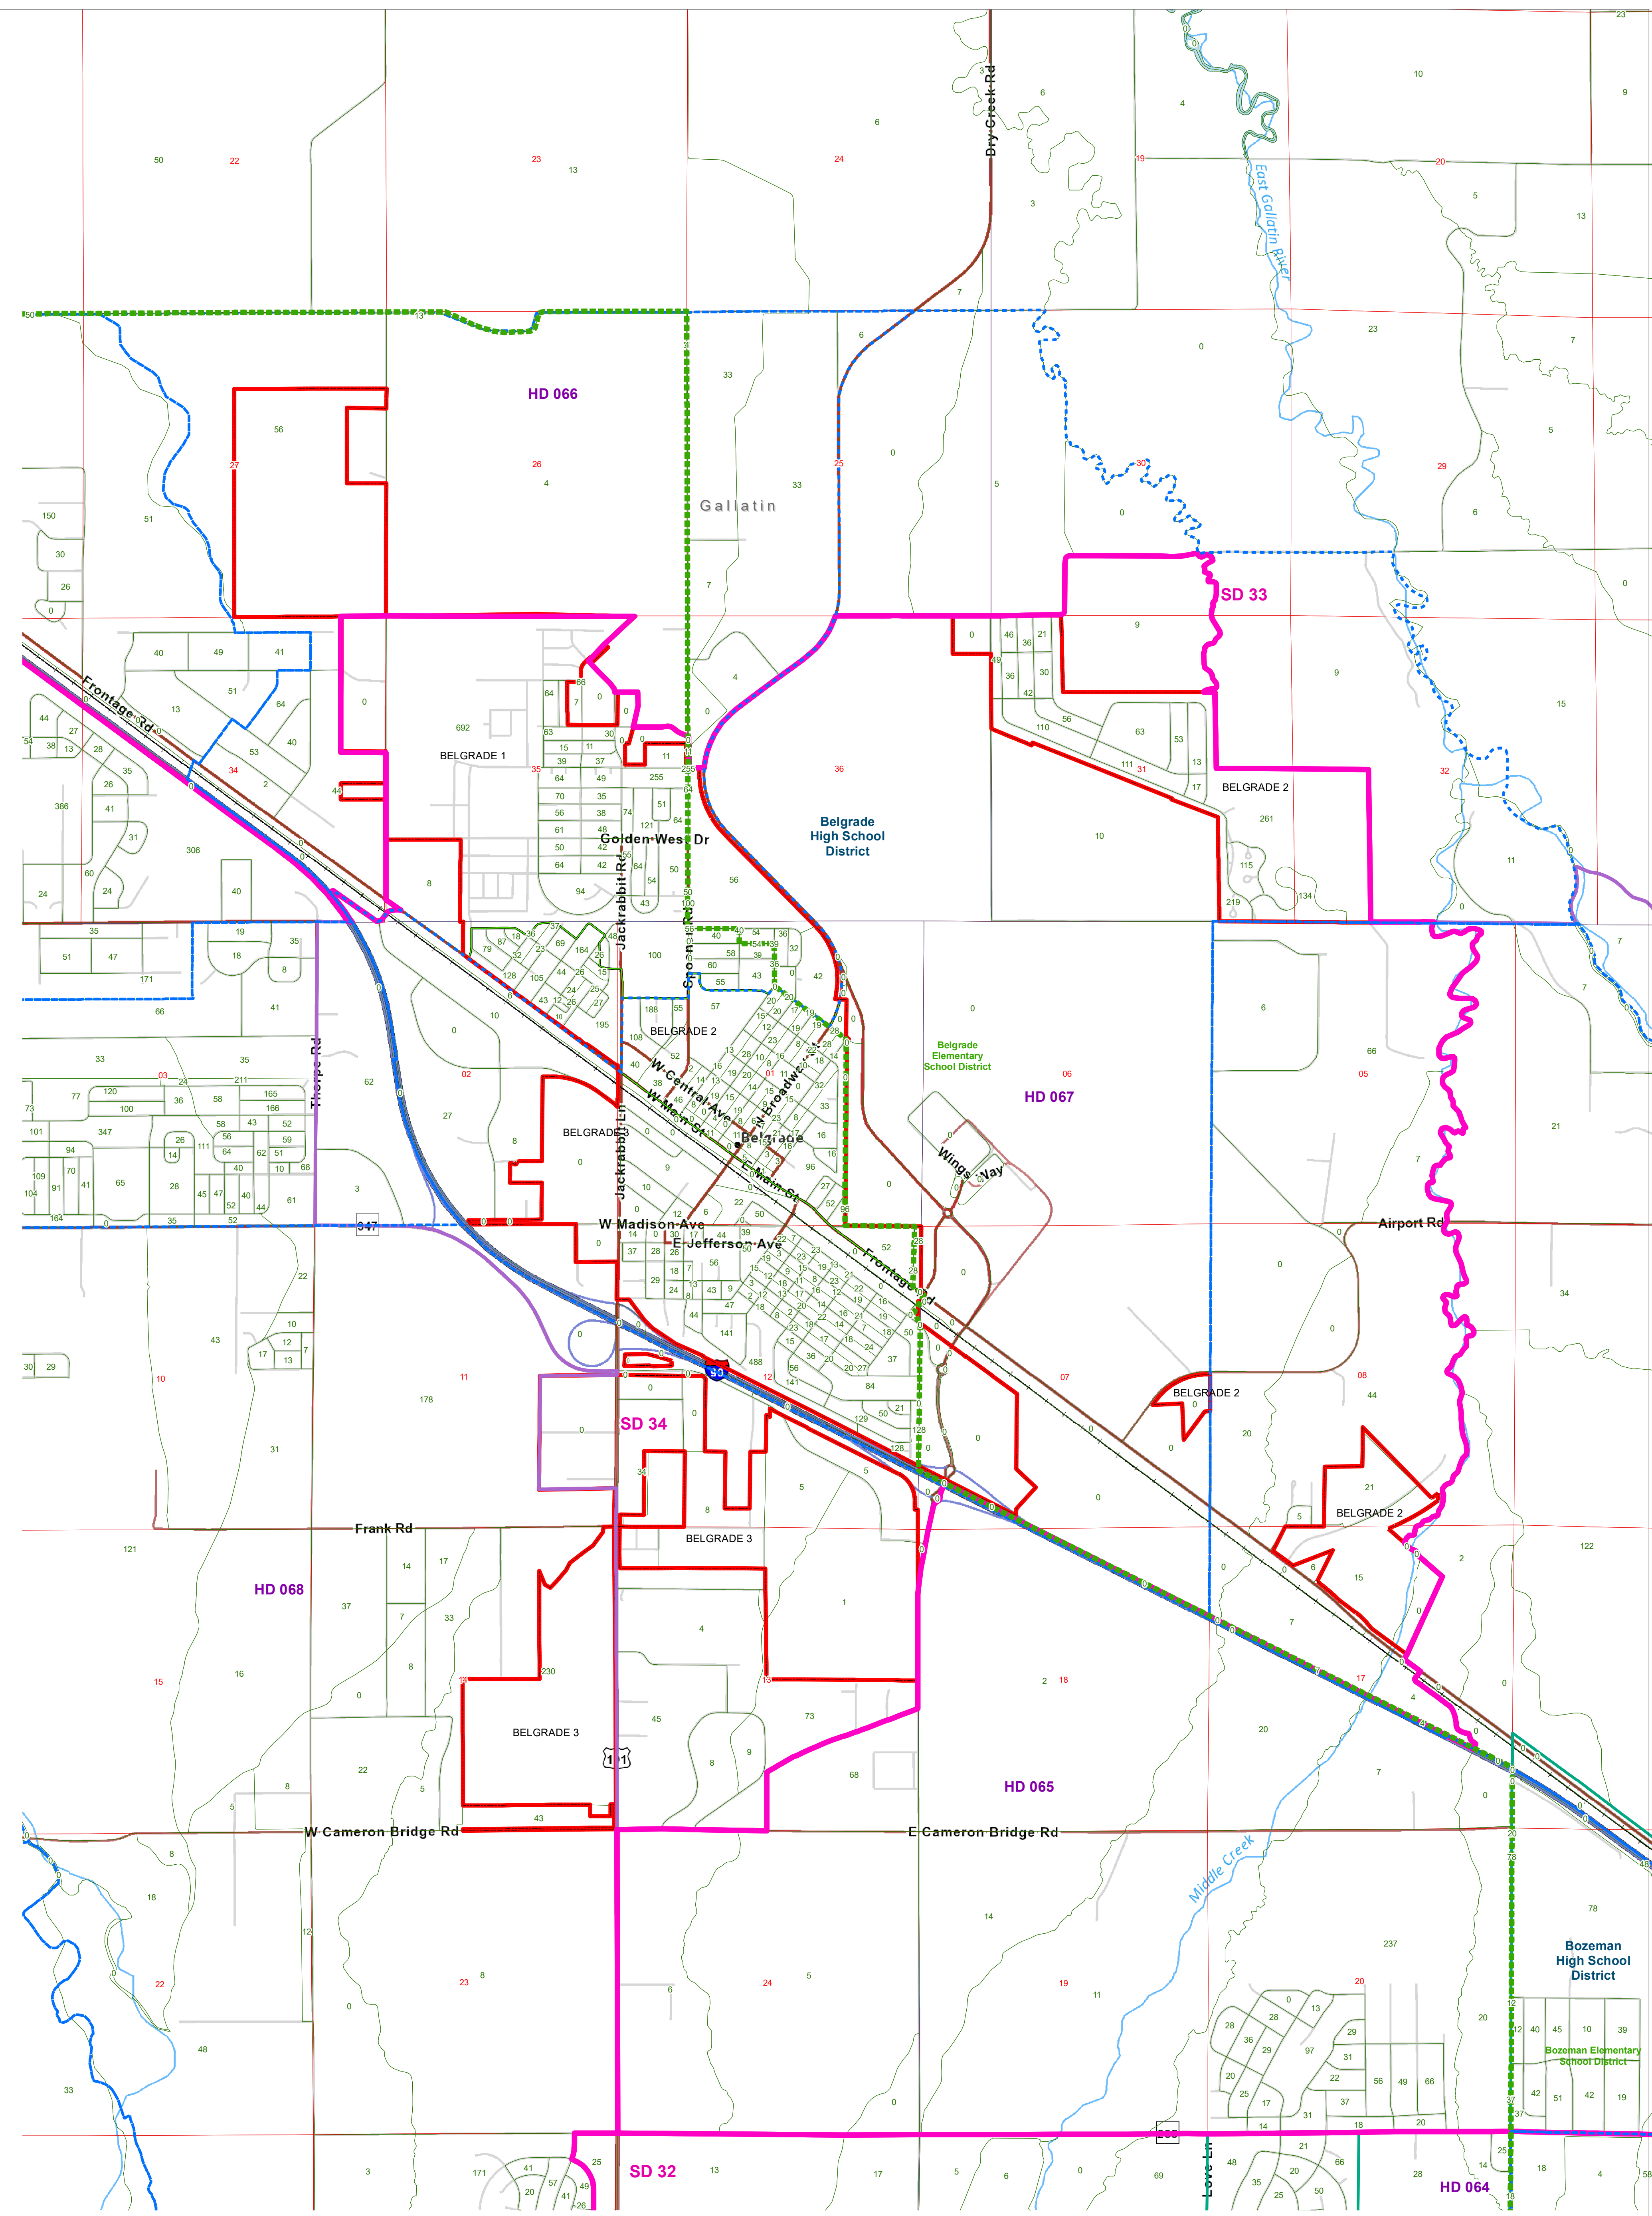

County Commissioner Districts with 2020 Census Population

Belgrade, Gallatin County

County Commissioner Districts	Tribal Nations Reservations	Incorporated Cities and Towns	2020 Census Blocks with Total Population Labeled in Green
Voting Precincts	Secondary School Districts	Wards	Township Boundary
Senate	Elementary School Districts	Sections	
House	Unified (K-12) School Districts		

Voting Precincts
 Montana State Library
 Created on 3/14/2023
 Meghan Burns | GeoEnabledElections@mt.gov
<https://geoenabled-elections-montana.hub.arcgis.com/>