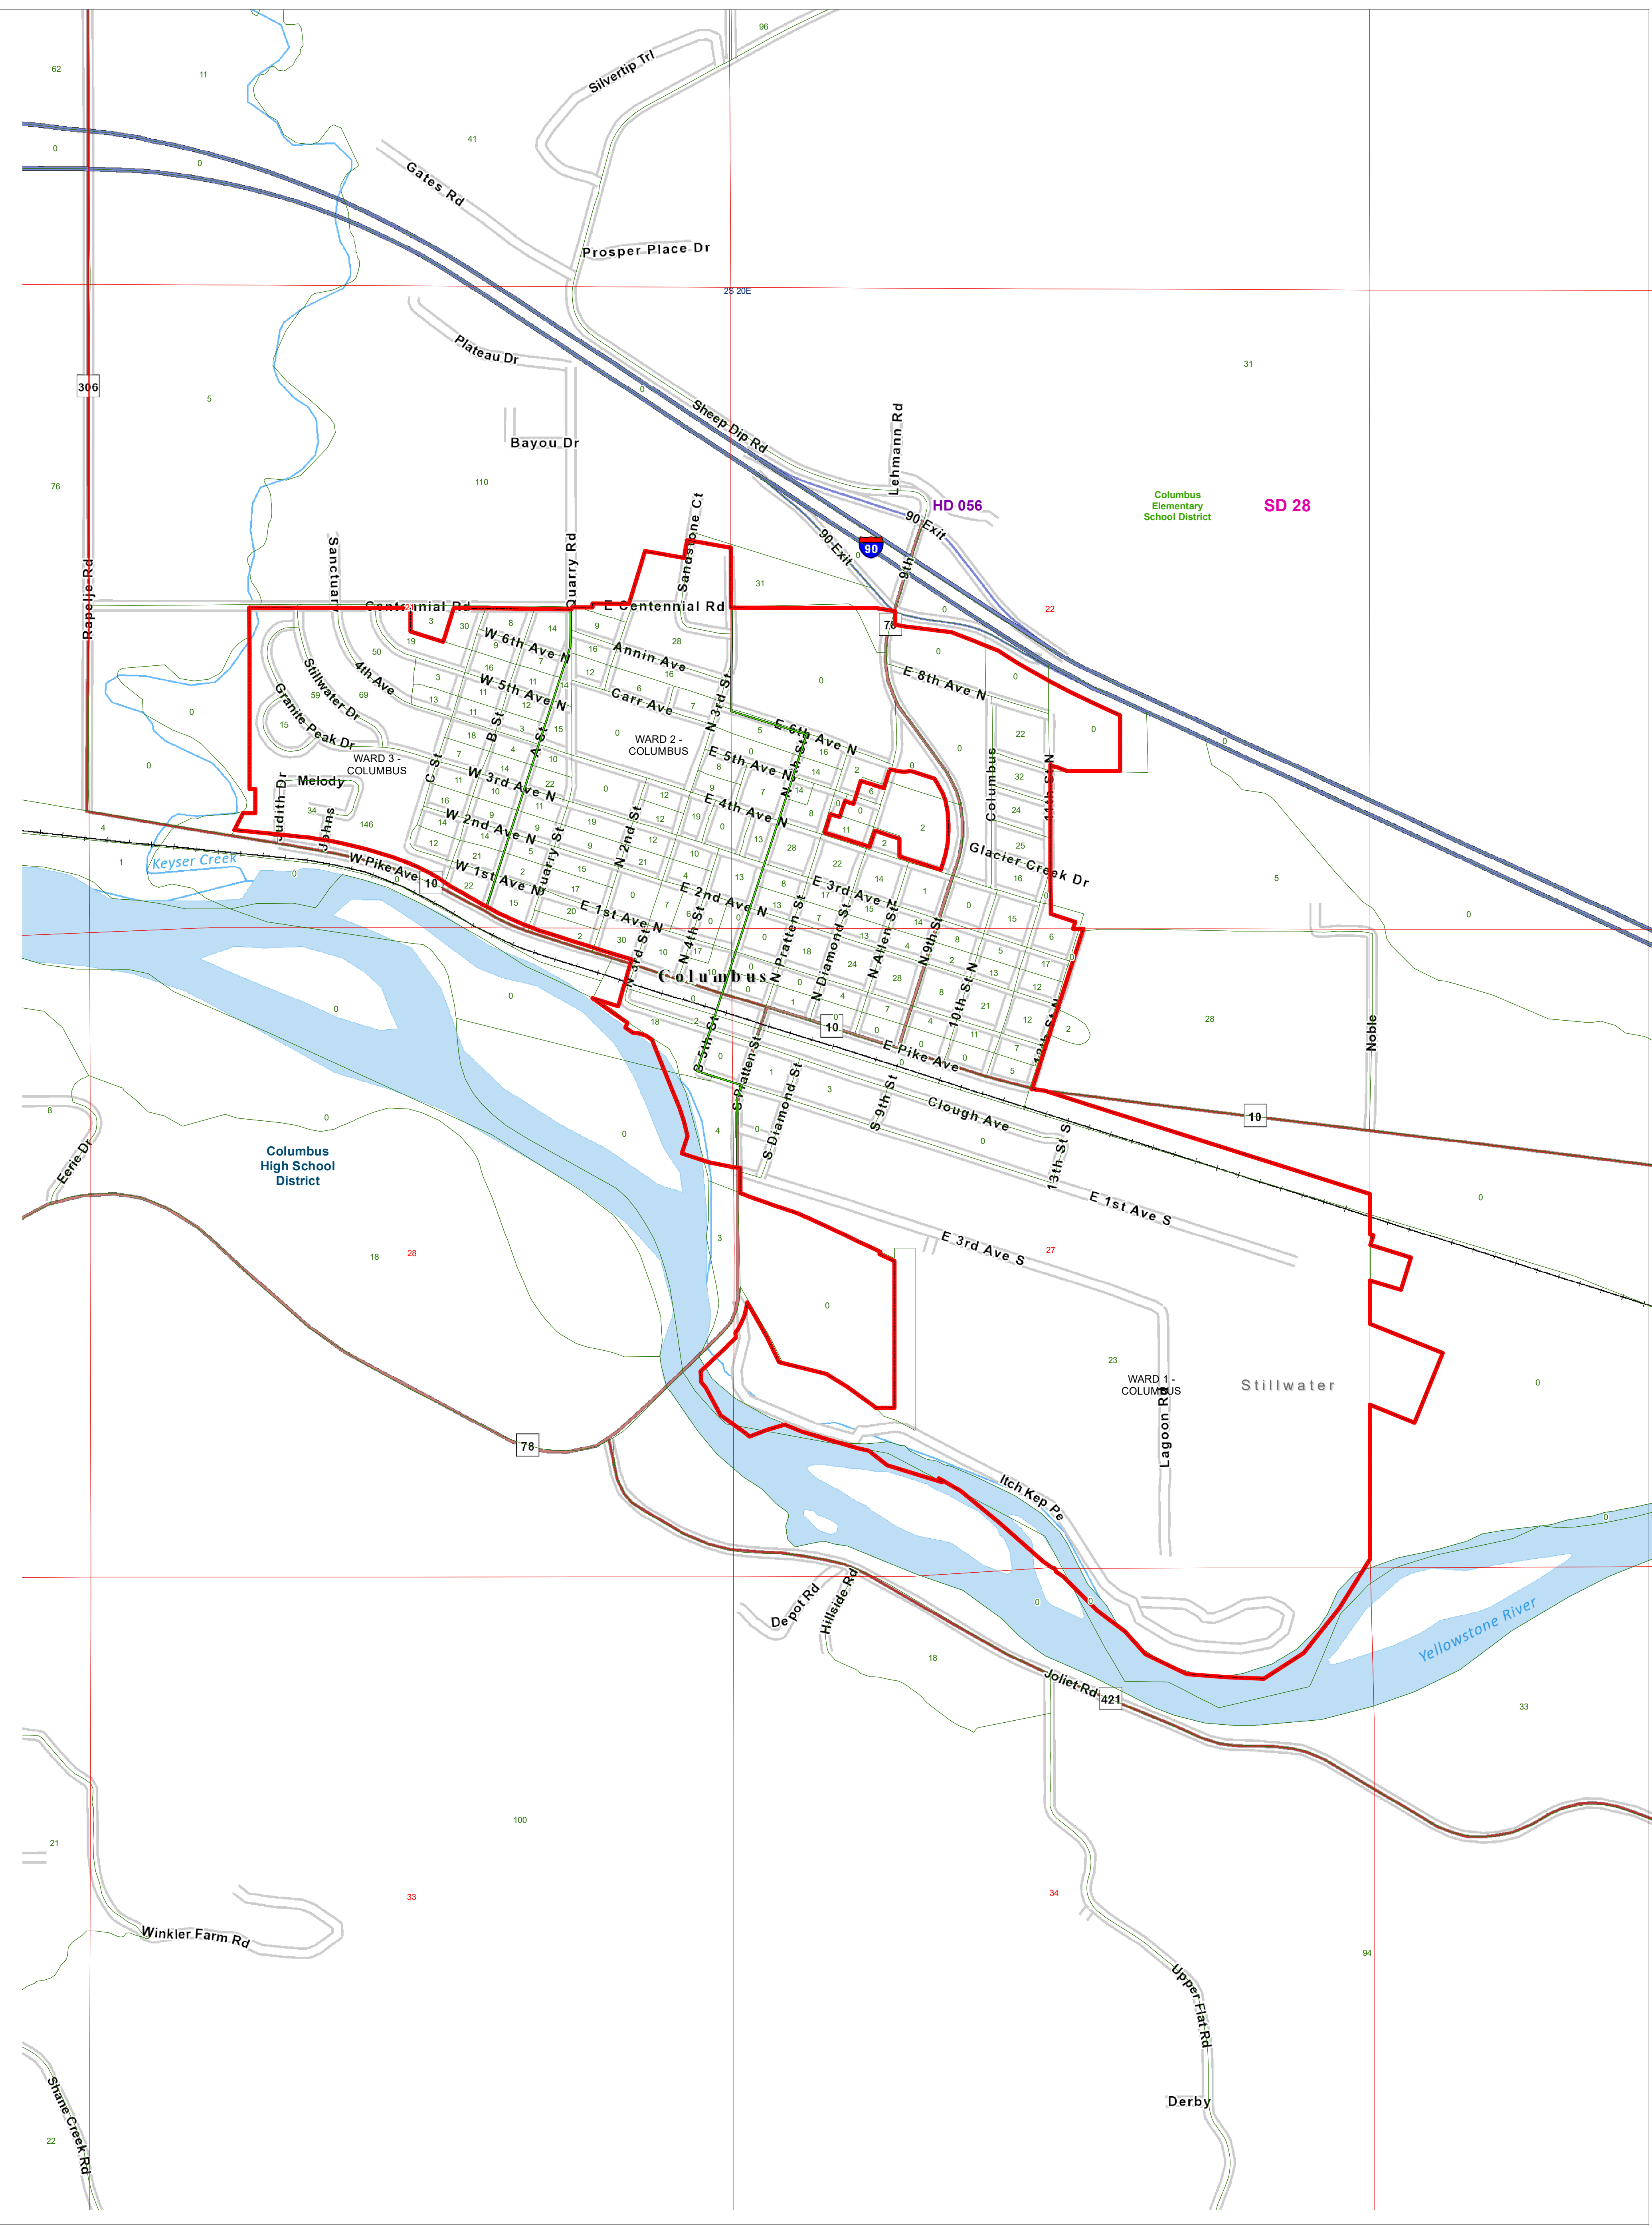

County Commissioner Districts with 2020 Census Population Columbus, Stillwater County

Voting Precincts
 Montana State Library
 Created on 3/14/2023
 Meghan Burns | GeoEnabledElections@mt.gov
<https://geoenabled-elections-montana.hub.arcgis.com/>