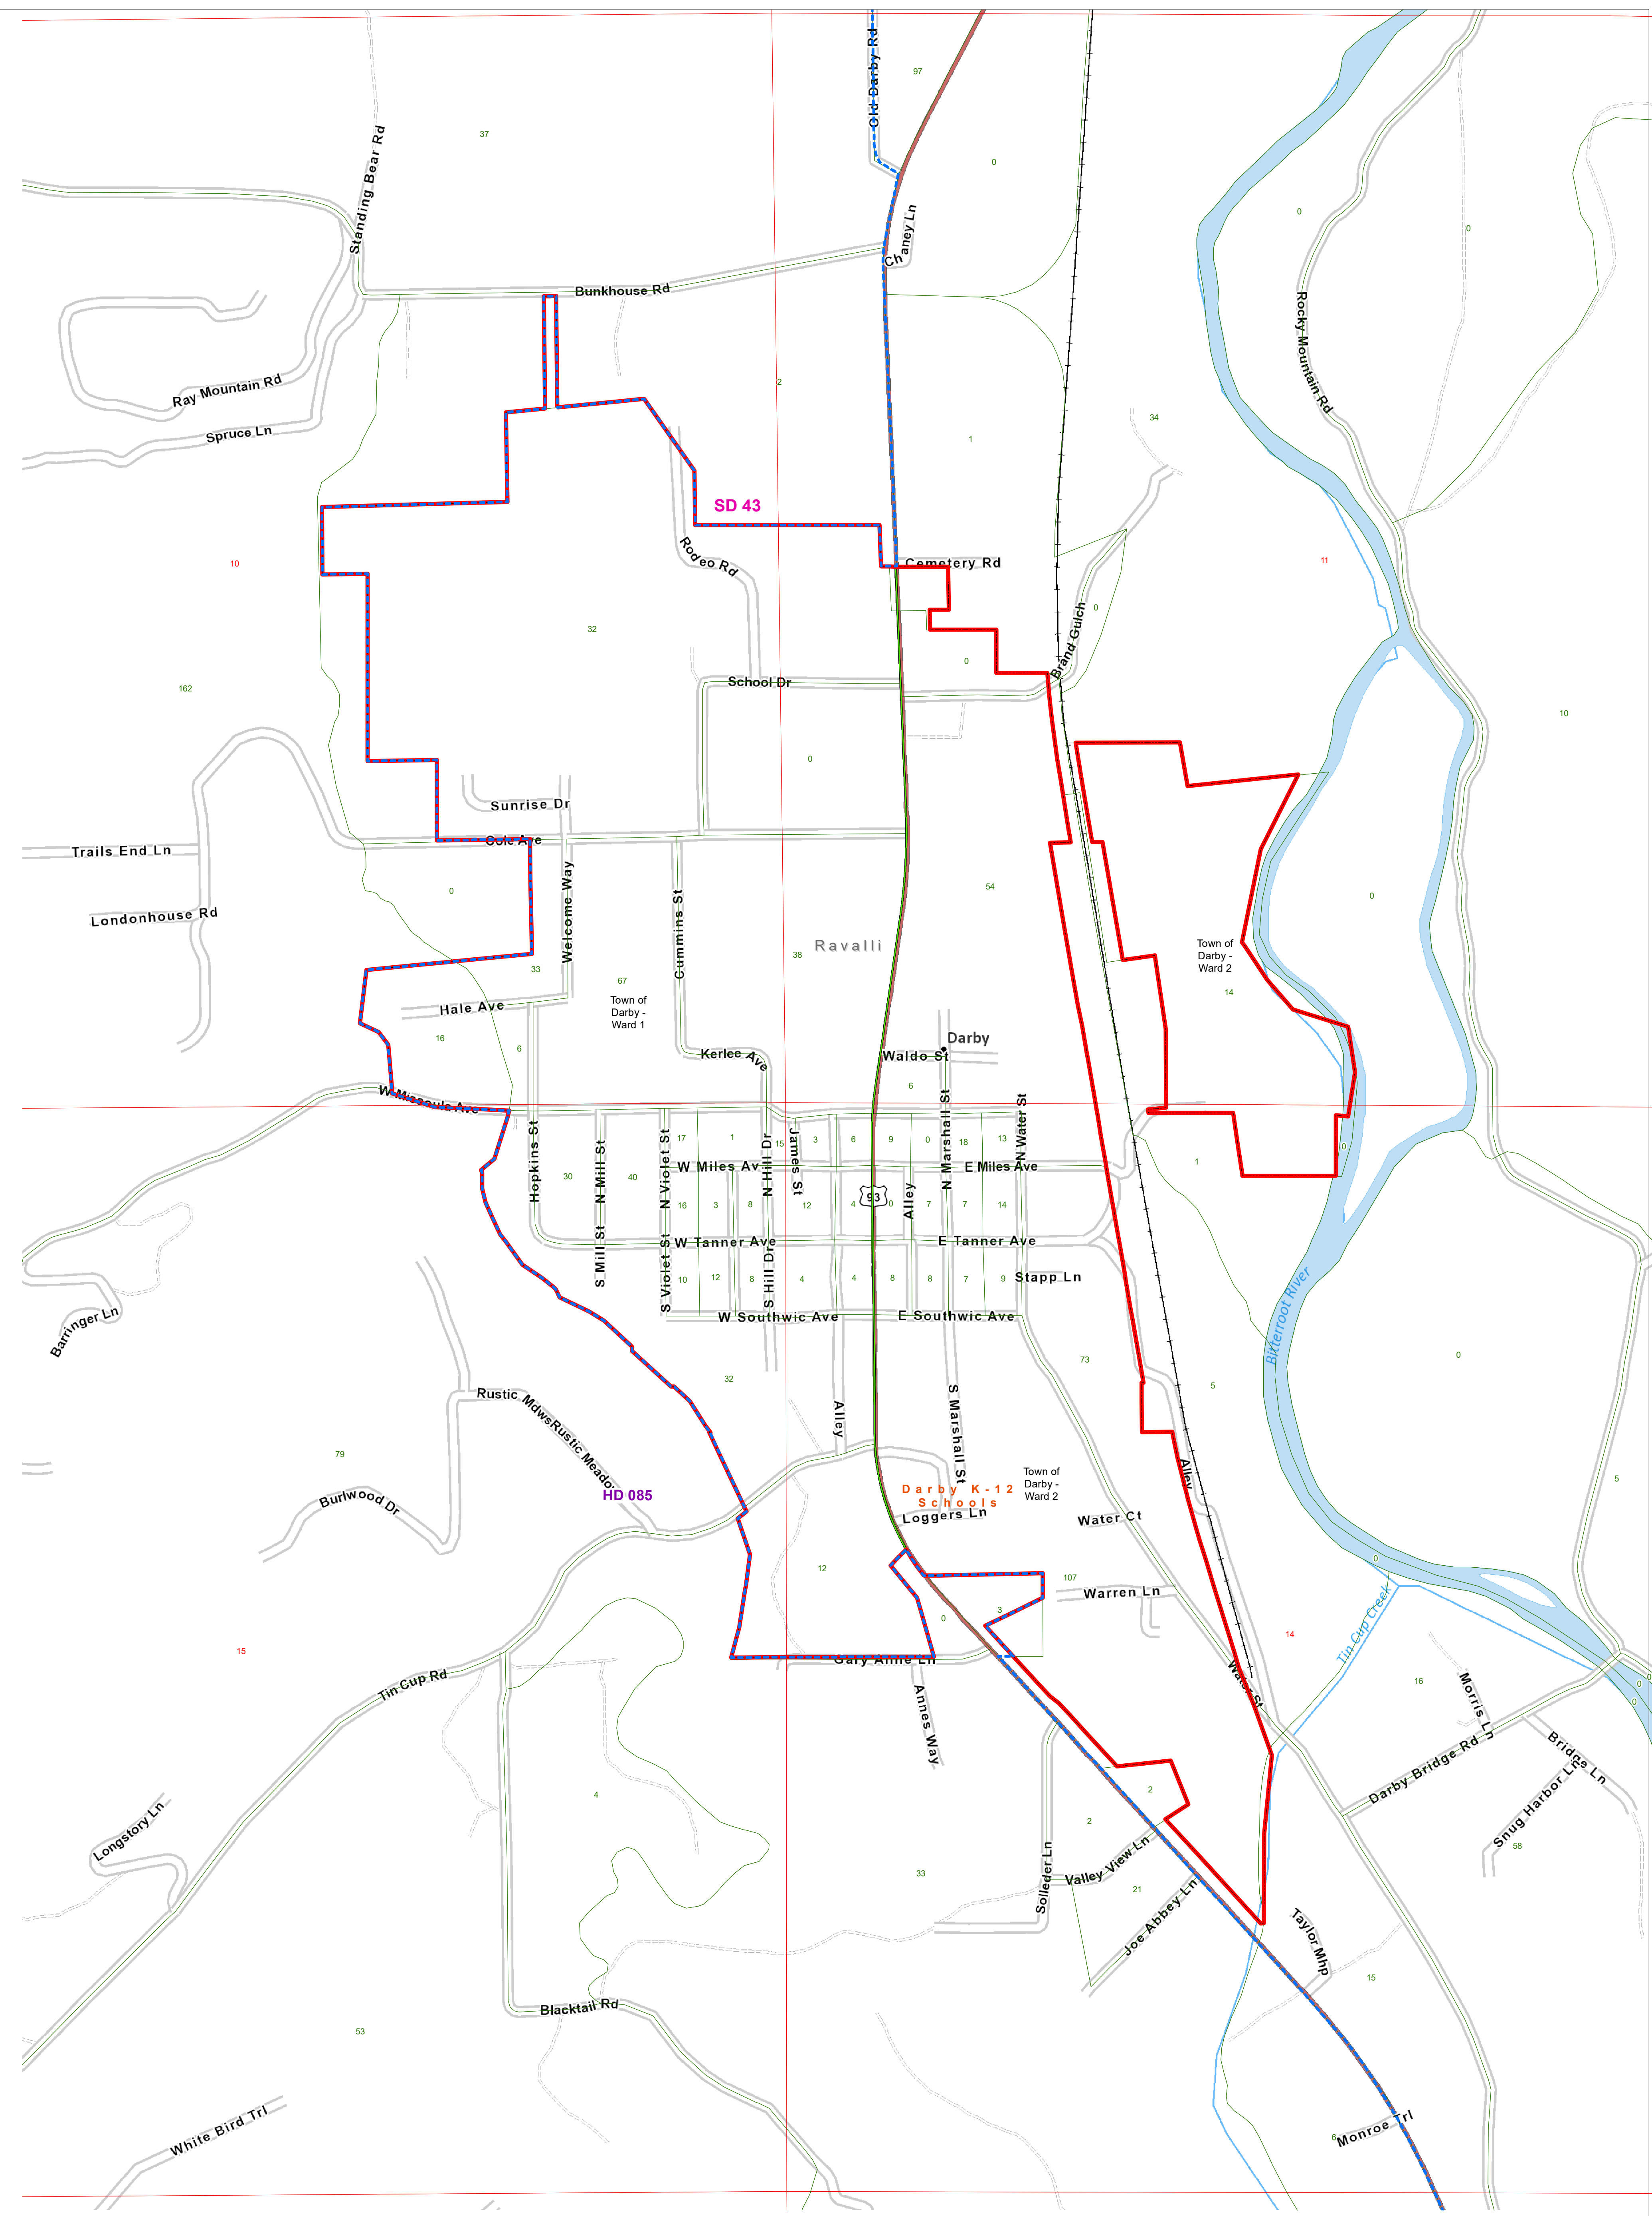

County Commissioner Districts with 2020 Census Population

Darby, Ravalli County

- | | | | |
|-------------------------------|---------------------------------|-------------------------------|---|
| County Commissioner Districts | Tribal Nations Reservations | Incorporated Cities and Towns | 2020 Census Blocks with Total Population Labeled in Green |
| Voting Precincts | Secondary School Districts | Wards | Township Boundary |
| Senate | Elementary School Districts | Sections | |
| House | Unified (K-12) School Districts | | |

Voting Precincts
 Montana State Library
 Created on 3/14/2023
 Meghan Burns | GeoEnabledElections@mt.gov
<https://geoenabled-elections-montana.hub.arcgis.com/>