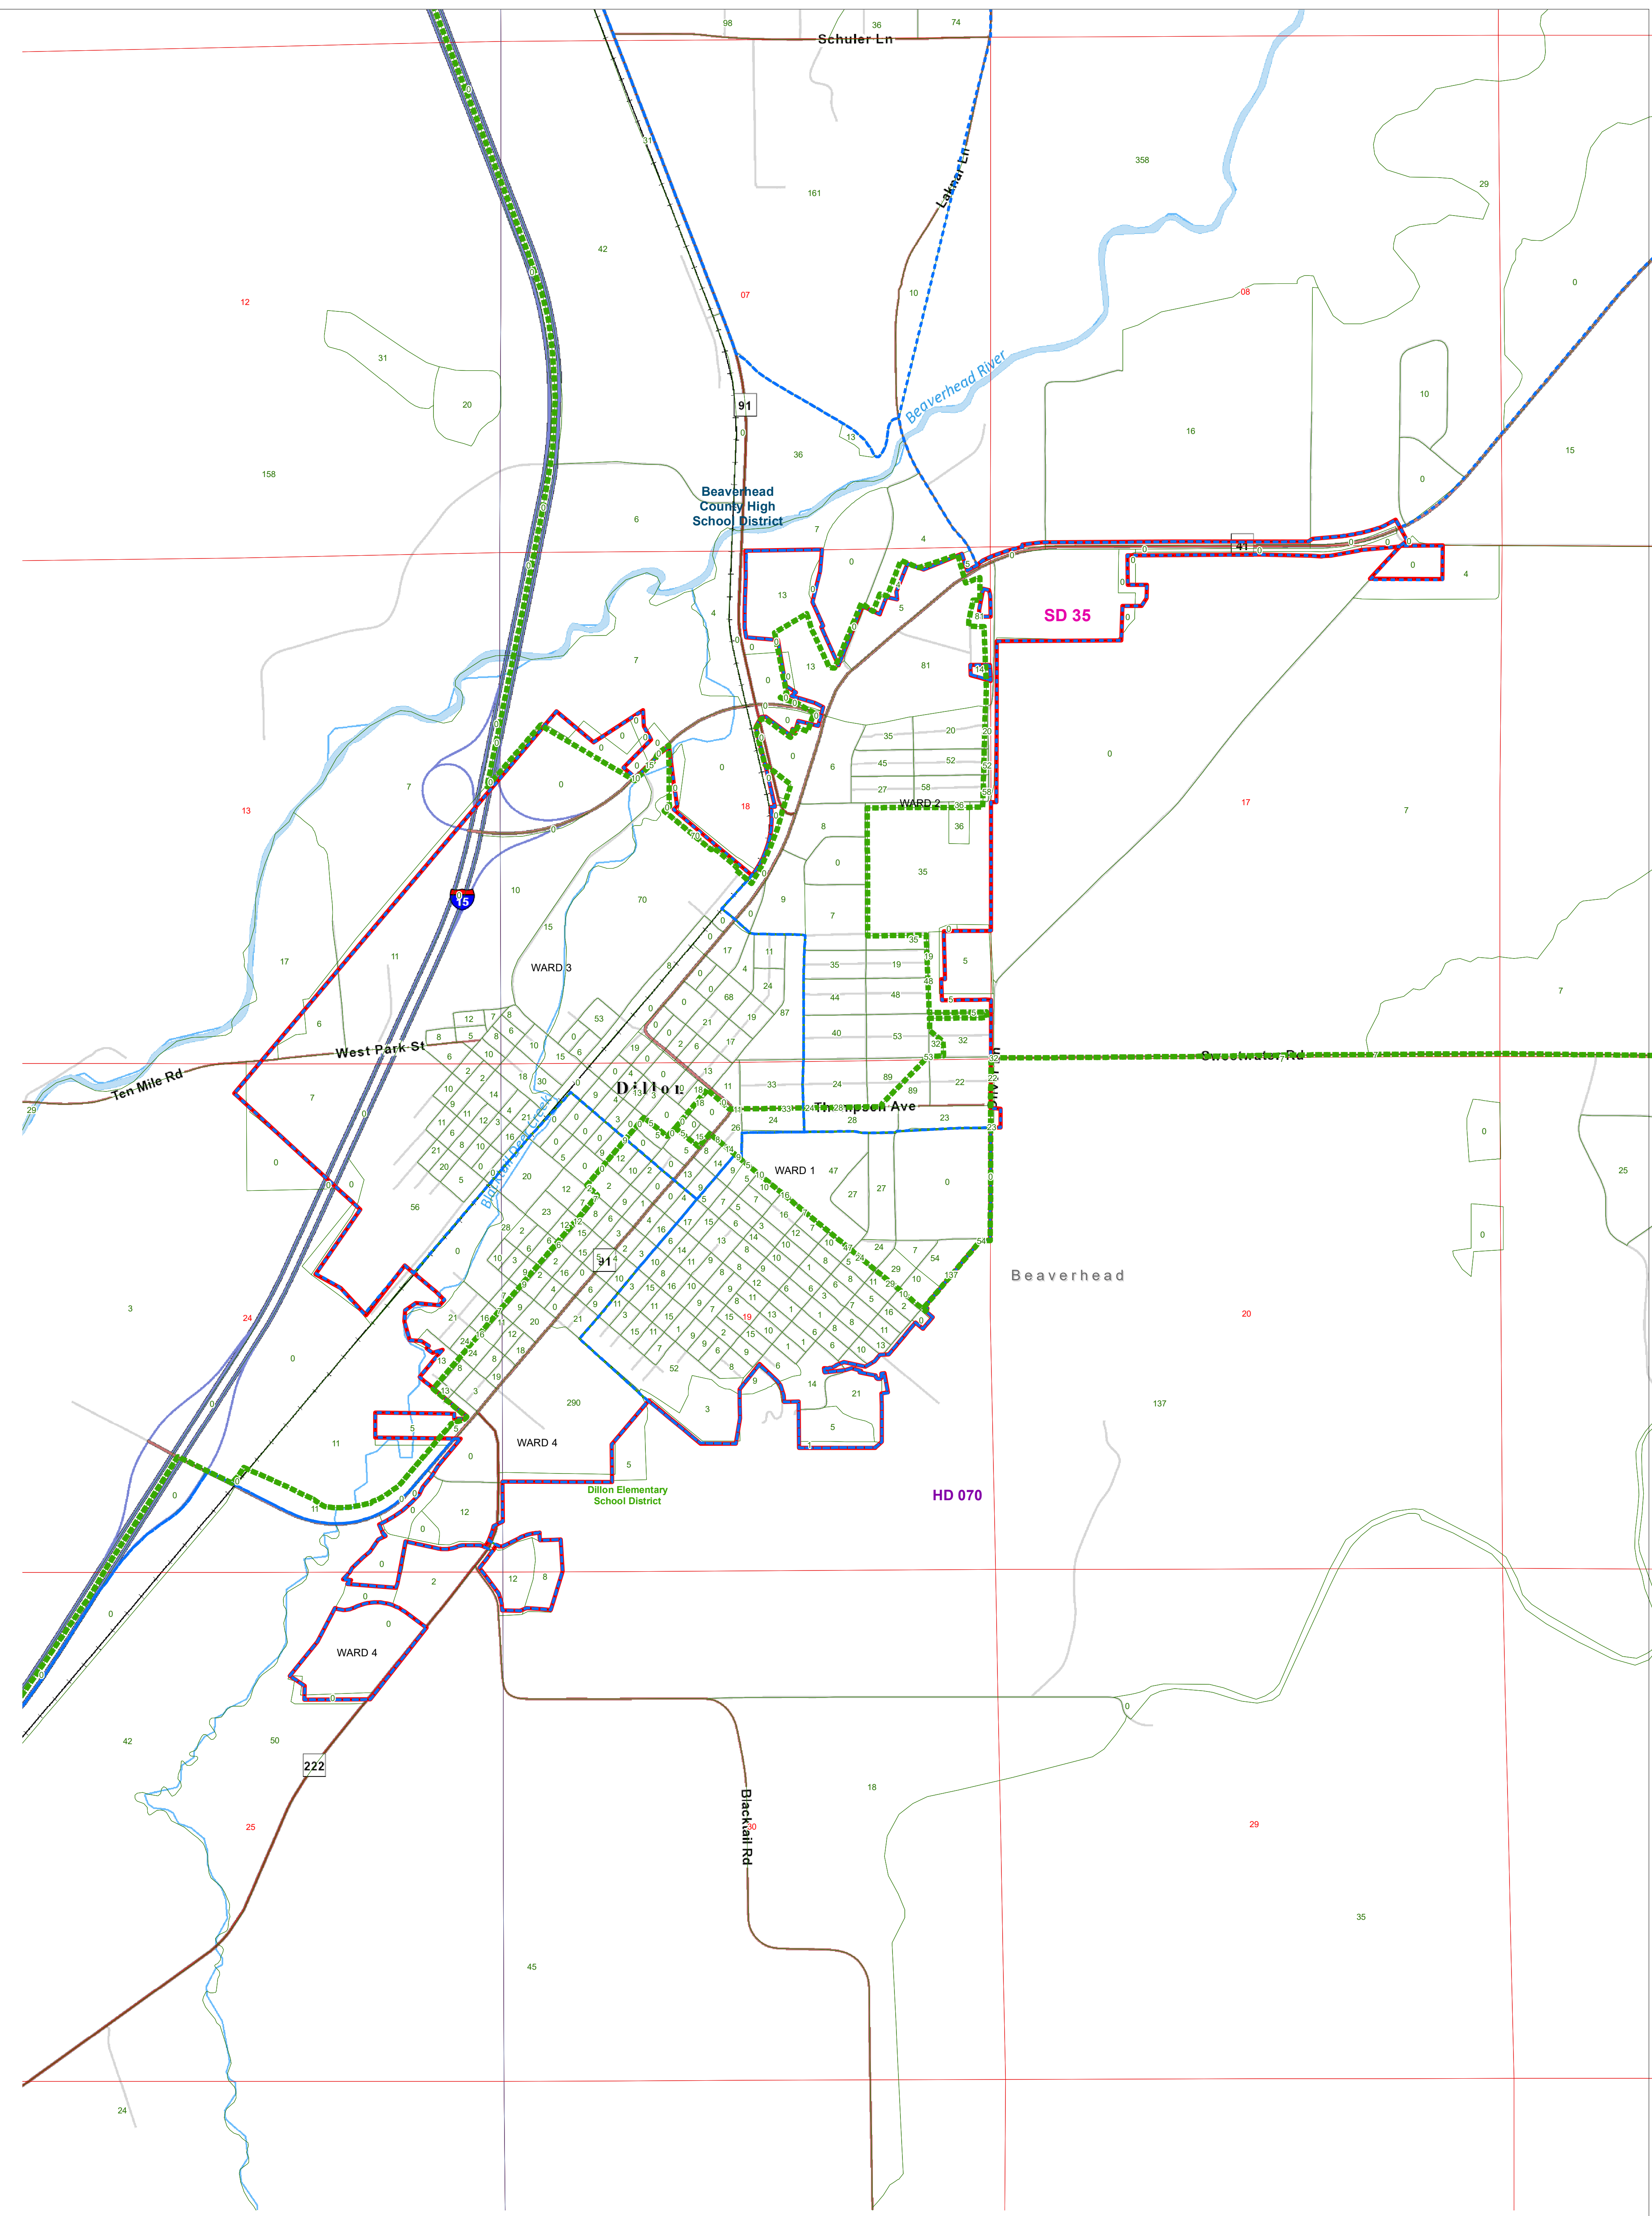

# County Commissioner Districts with 2020 Census Population

## Dillon, Beaverhead County

- |  |                               |  |                                 |  |                               |  |   |
|--|-------------------------------|--|---------------------------------|--|-------------------------------|--|---|
|  | County Commissioner Districts |  | Tribal Nations Reservations     |  | Incorporated Cities and Towns |  | 2020 Census Blocks with Total Population Labeled in Green |
|  | Voting Precincts              |  | Secondary School Districts      |  | Wards                         |  | Township Boundary   |
|  | Senate                        |  | Elementary School Districts     |  | Sections                      |  |   |
|  | House                         |  | Unified (K-12) School Districts |  |                               |  |   |