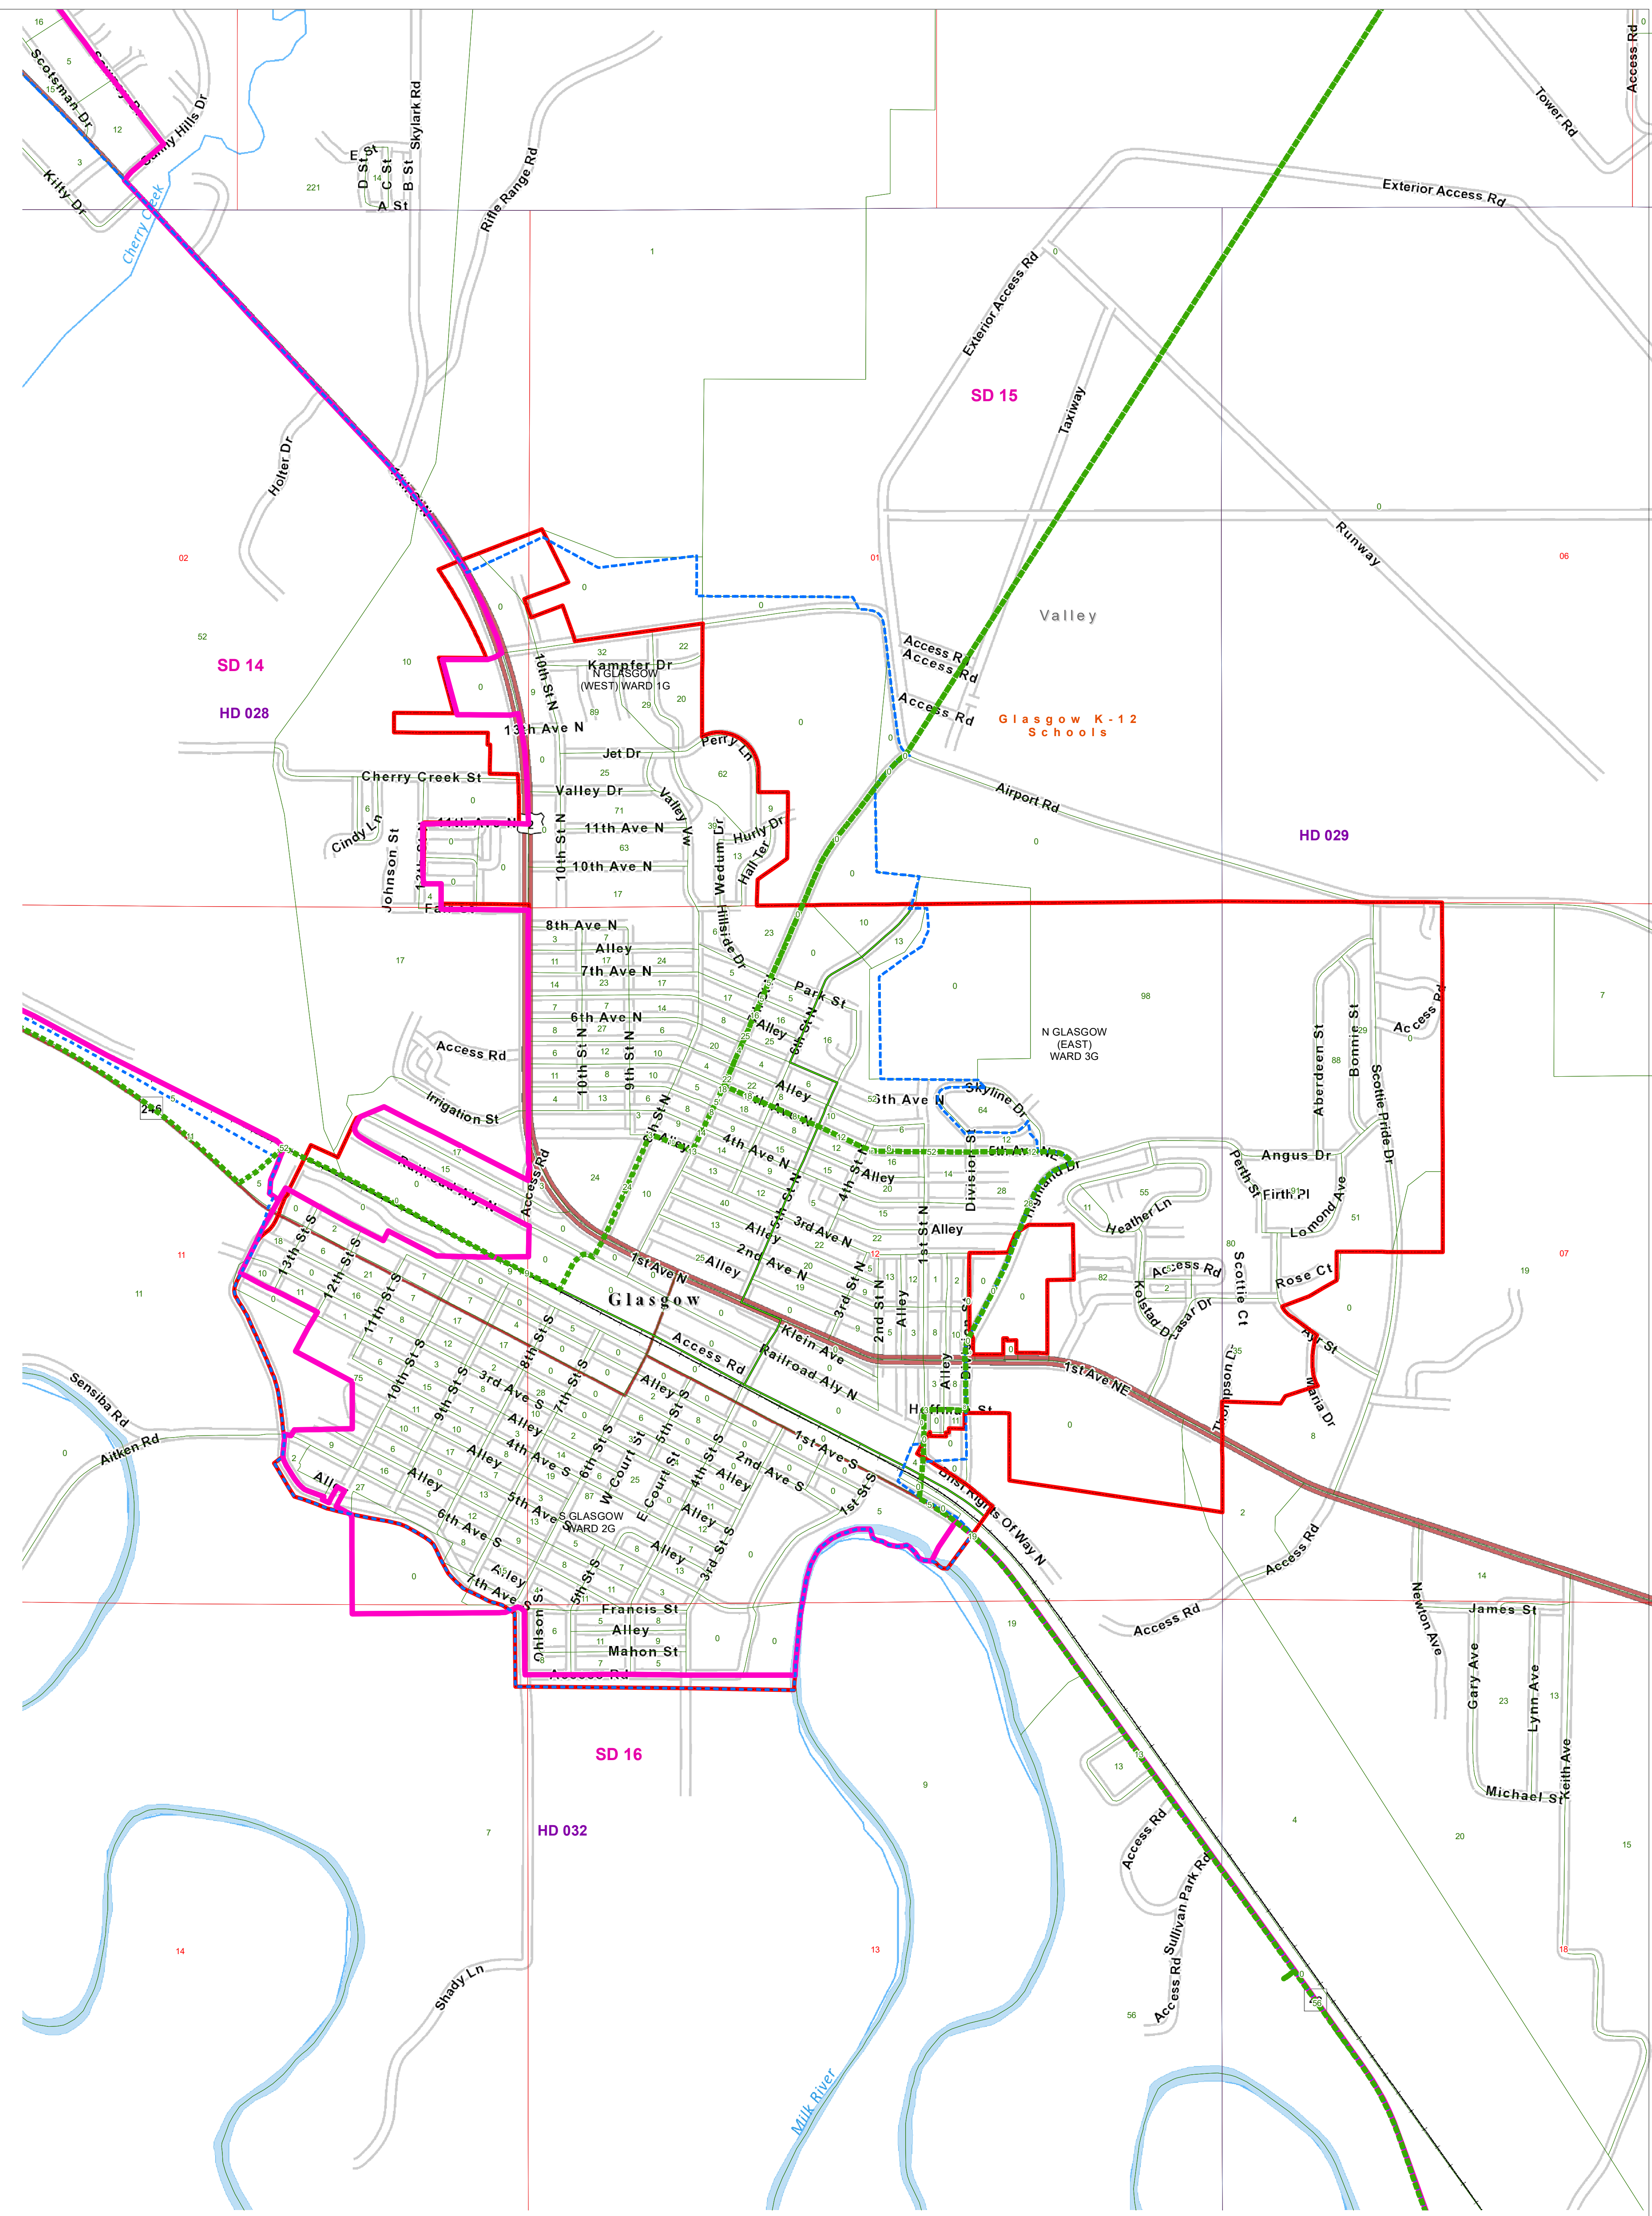

# County Commissioner Districts with 2020 Census Population Glasgow, Valley County

- County Commissioner Districts
- Voting Precincts
- Senate
- House
- Tribal Nations Reservations
- Secondary School Districts
- Elementary School Districts
- Unified (K-12) School Districts
- Incorporated Cities and Towns
- Wards
- Township Boundary
- Sections
- 2020 Census Blocks with Total Population Labeled in Green