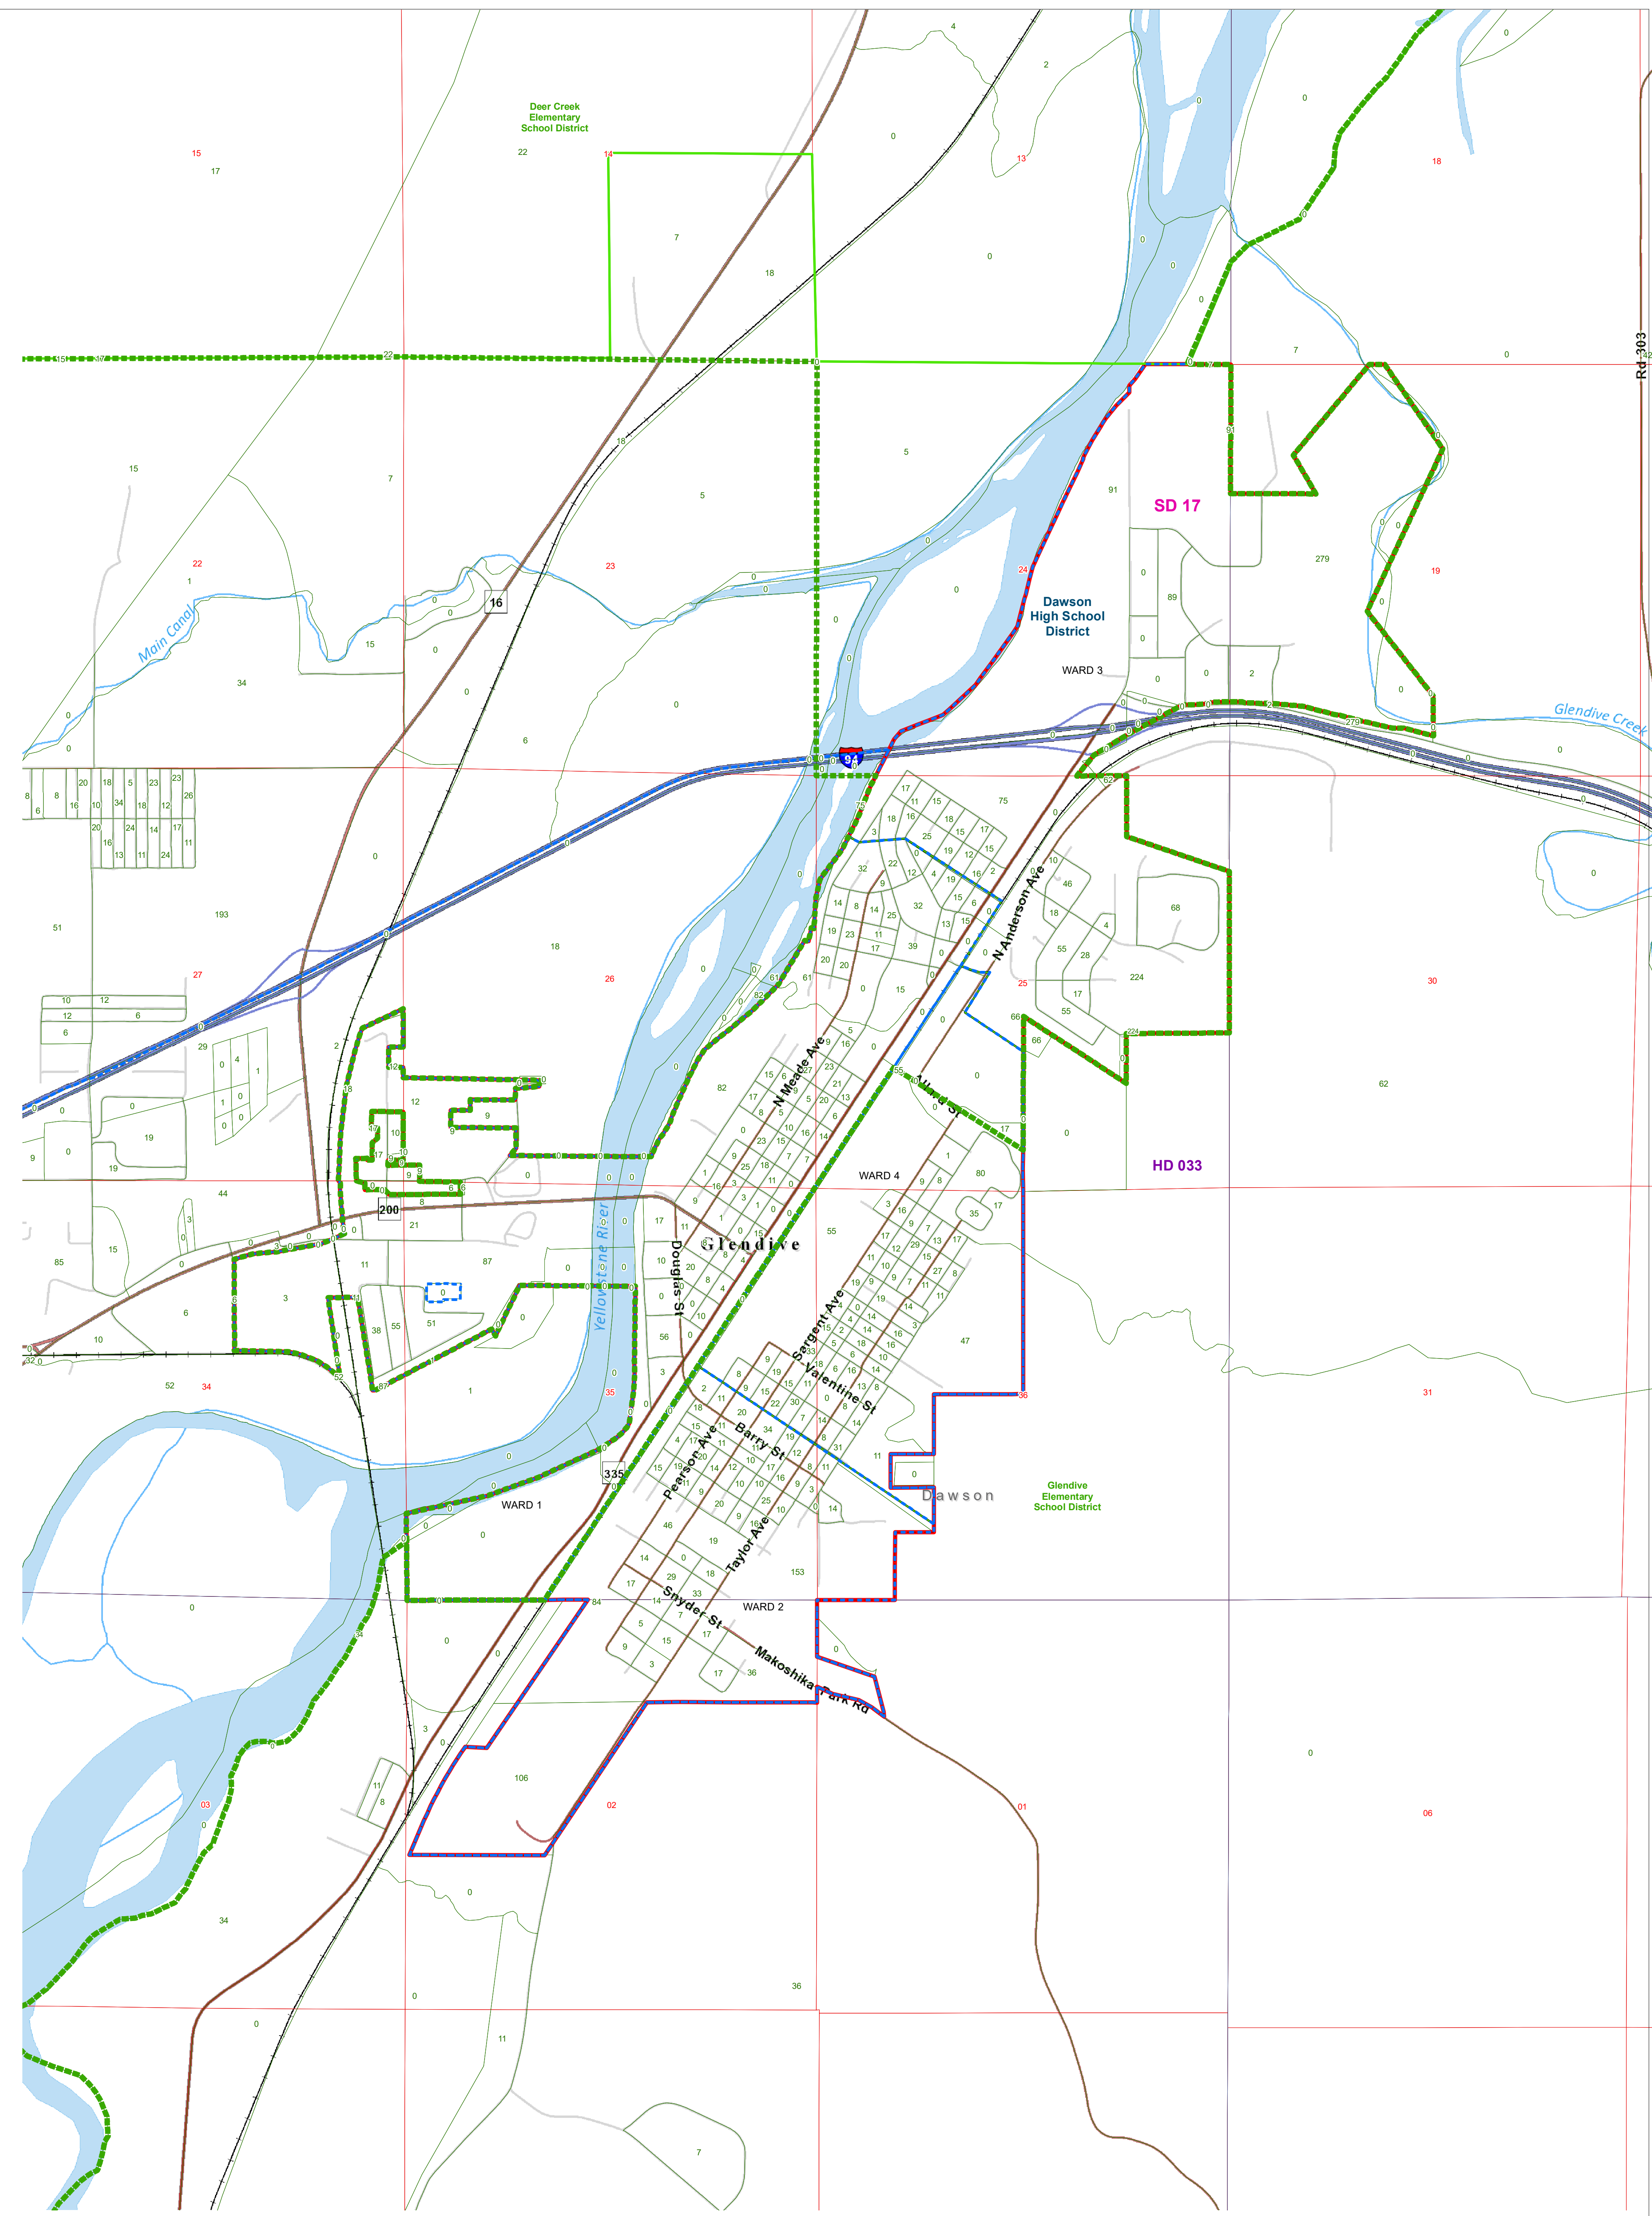

# County Commissioner Districts with 2020 Census Population Glendive, Dawson County

- |                               |                                 |                               |   |
|-------------------------------|---------------------------------|-------------------------------|---|
| County Commissioner Districts | Tribal Nations Reservations     | Incorporated Cities and Towns | 2020 Census Blocks with Total Population Labeled in Green |
| Voting Precincts              | Secondary School Districts      | Wards                         | Township Boundary   |
| Senate                        | Elementary School Districts     | Sections                      |   |
| House                         | Unified (K-12) School Districts |                               |   |