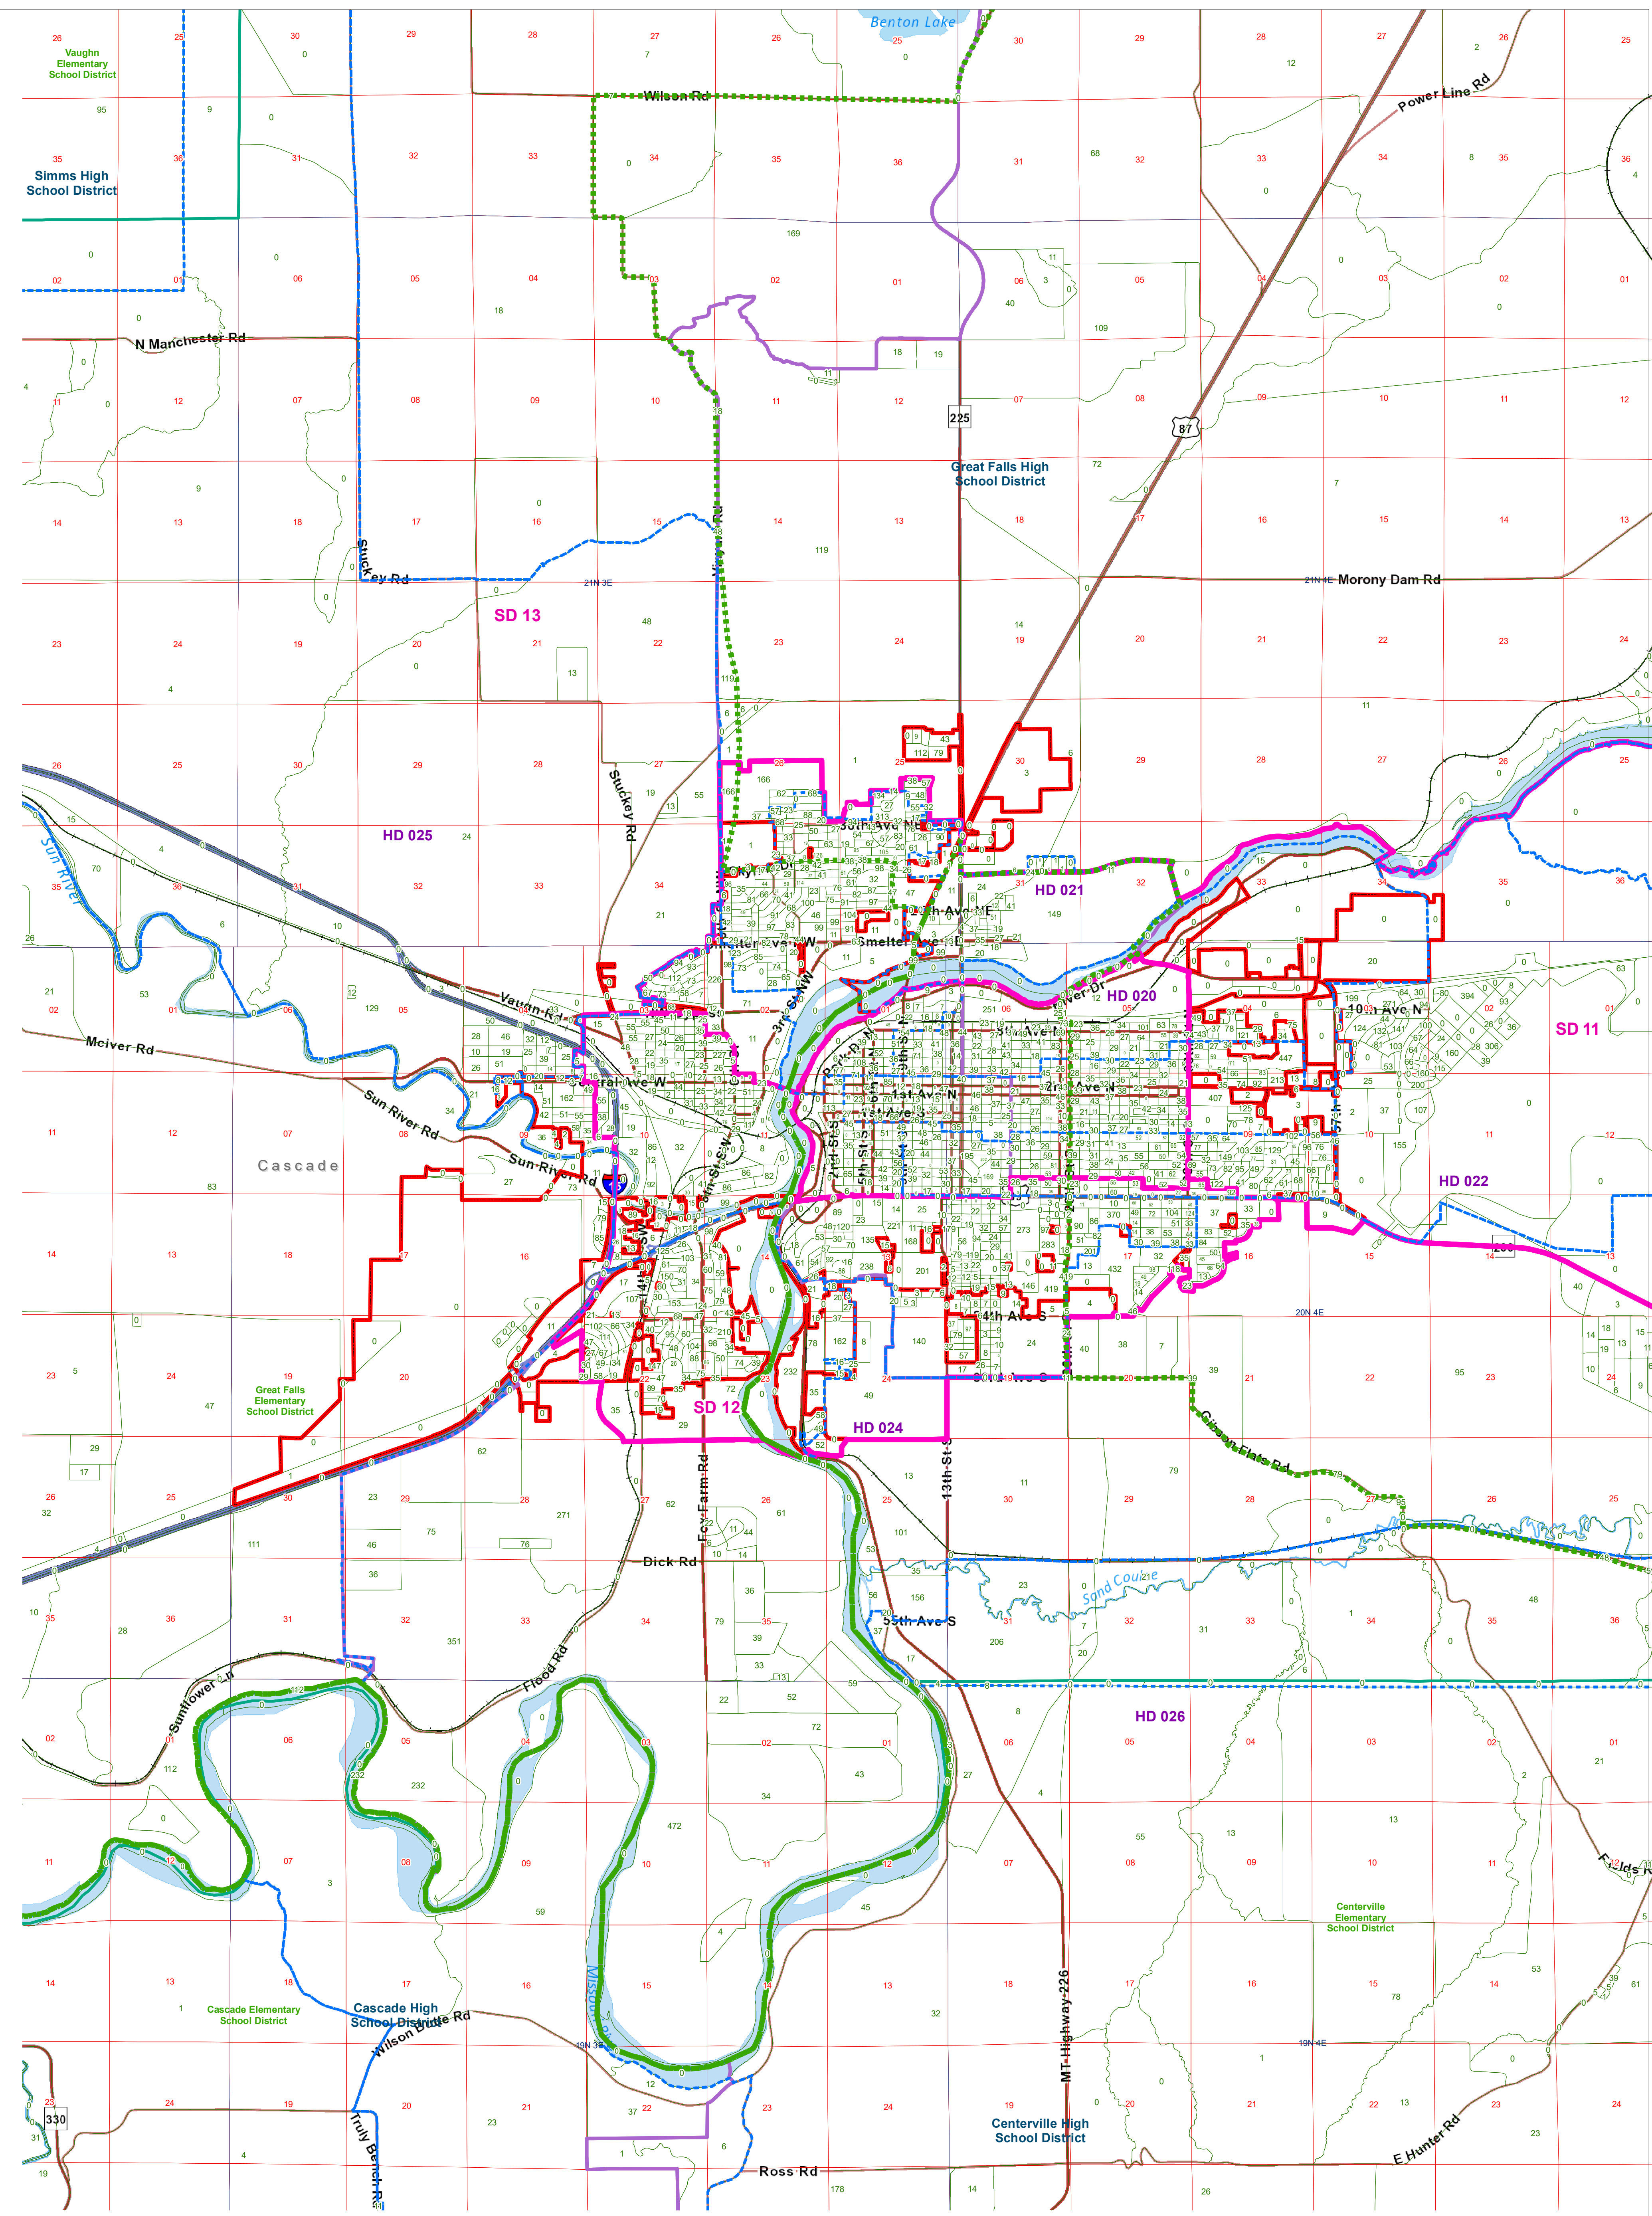

County Commissioner Districts with 2020 Census Population

Great Falls, Cascade County

County Commissioner Districts	Tribal Nations Reservations	Incorporated Cities and Towns	2020 Census Blocks with Total Population Labeled in Green
Voting Precincts	Secondary School Districts	Wards	Township Boundary
Senate	Elementary School Districts	Sections	
House	Unified (K-12) School Districts		

Voting Precincts
 Montana State Library
 Created on 3/14/2023
 Meghan Burns | GeoEnabledElections@mt.gov
<https://geoenabled-elections-montana.hub.arcgis.com/>