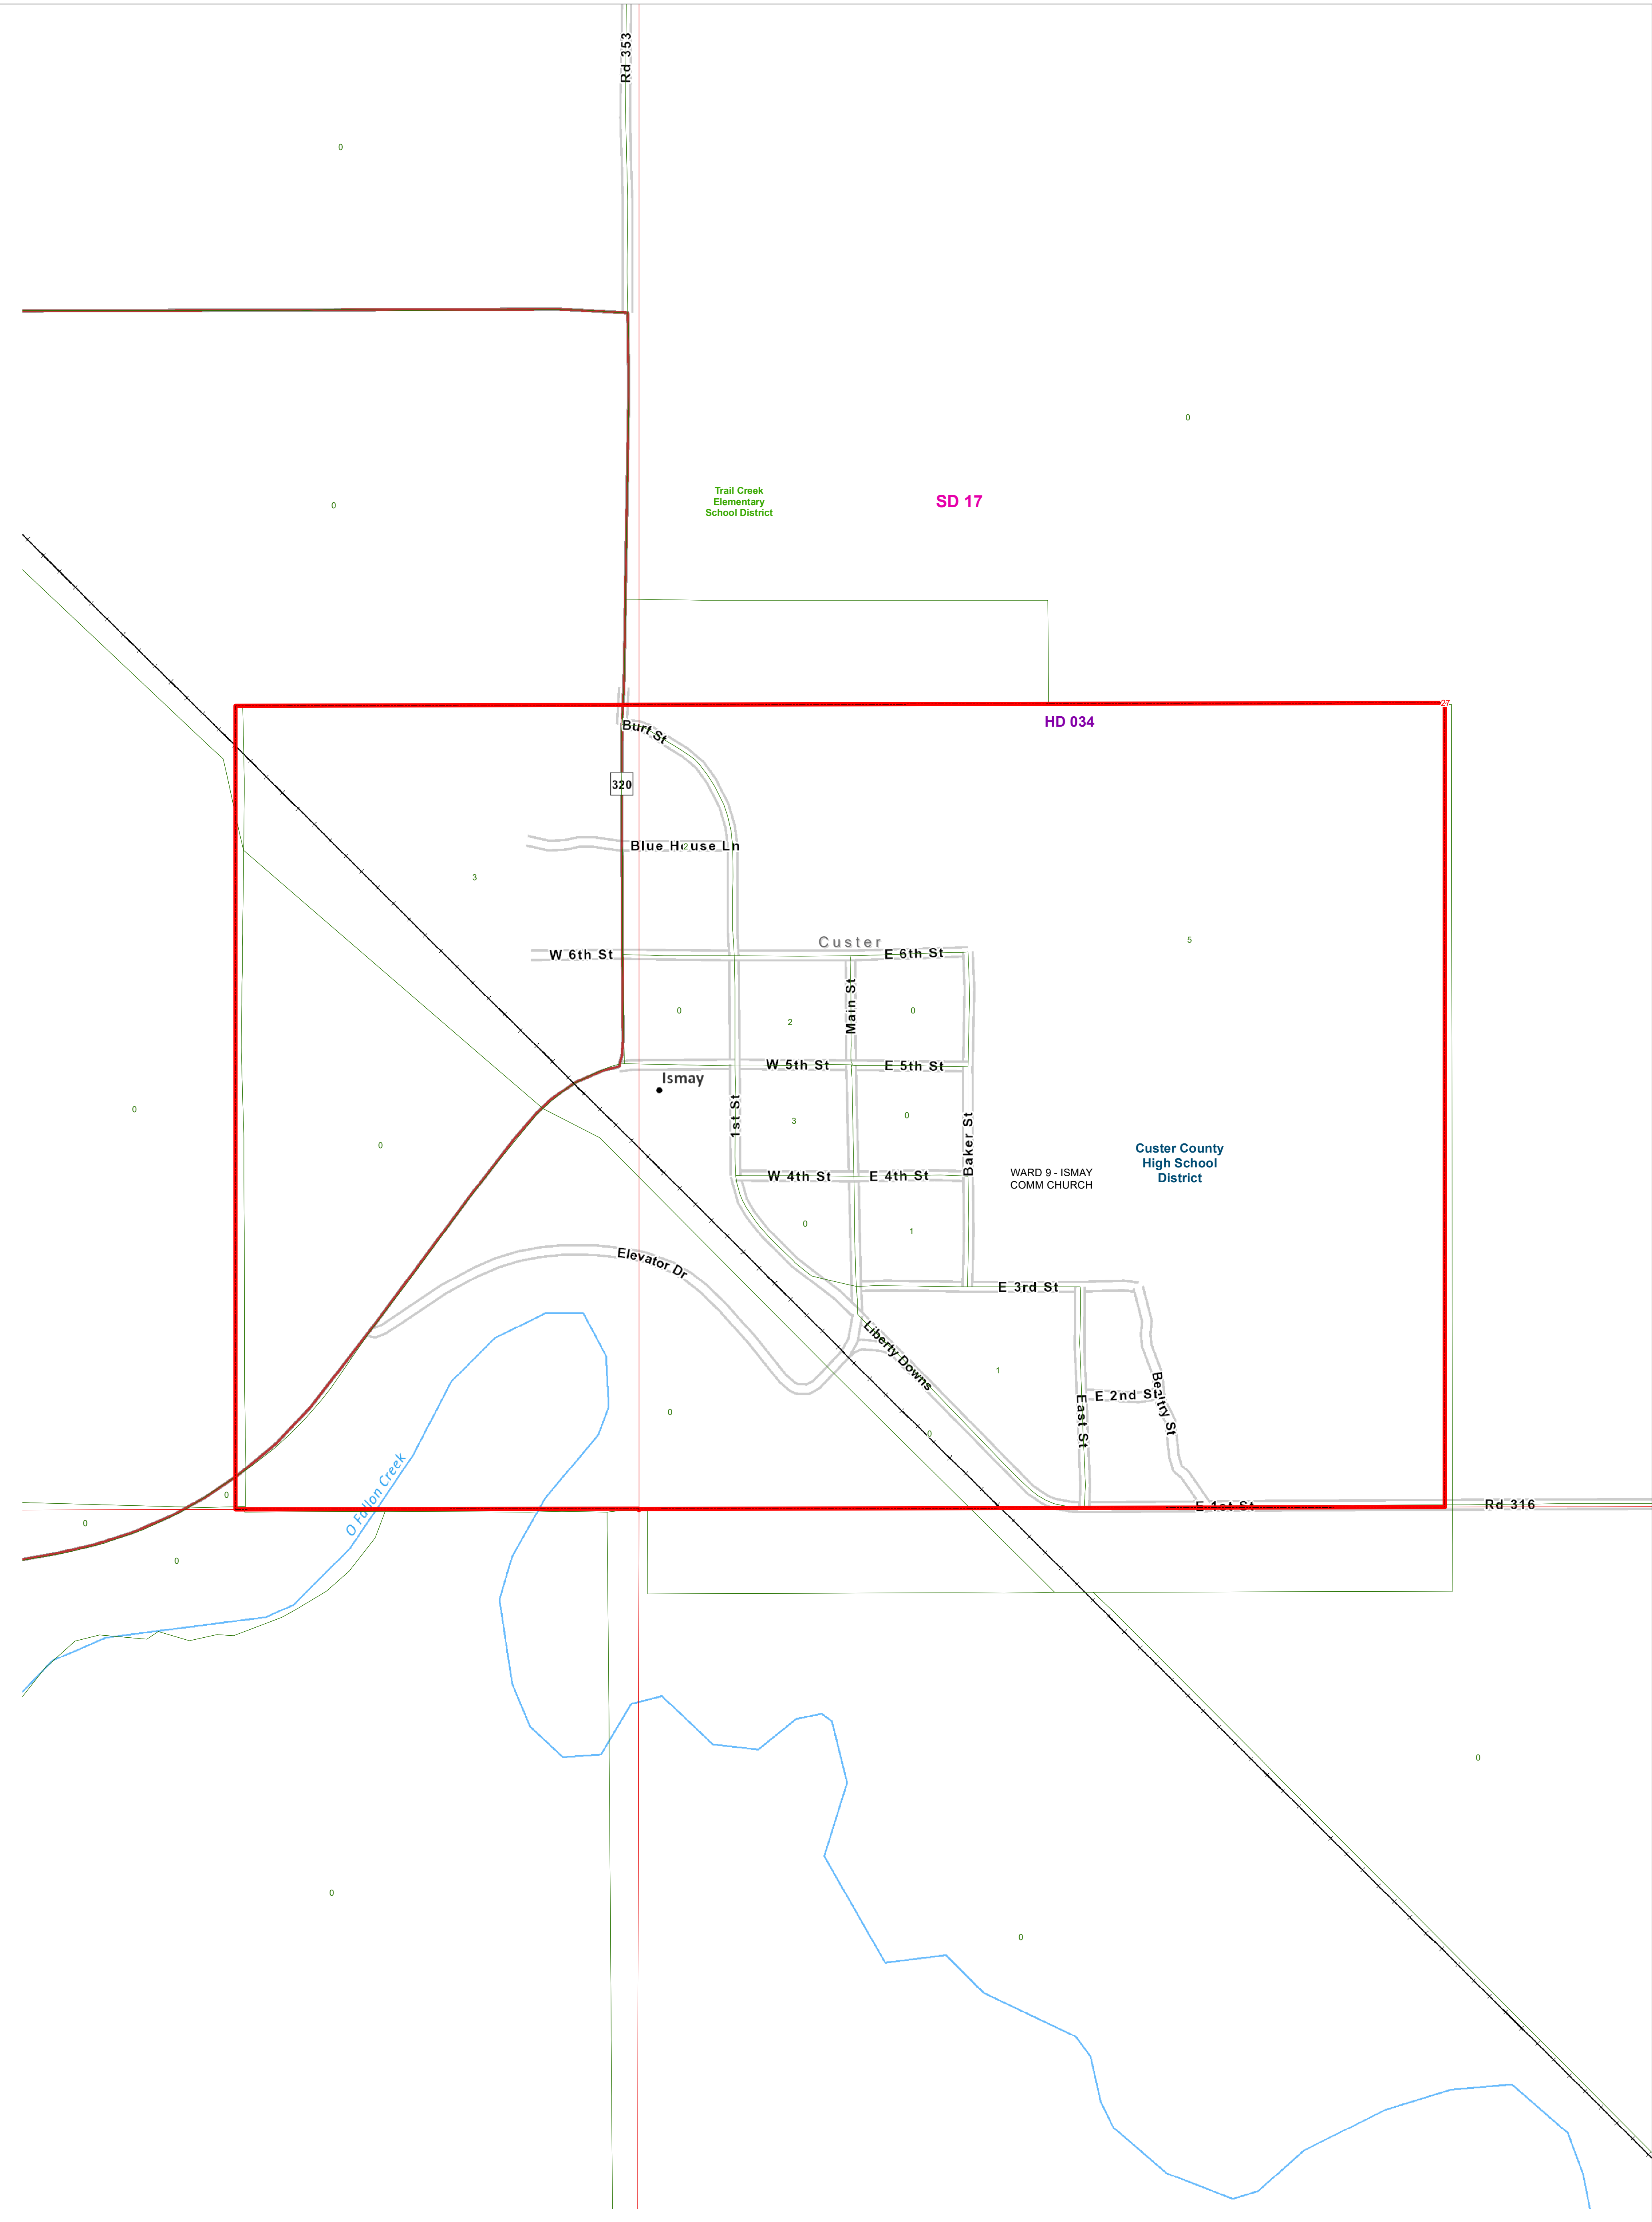

County Commissioner Districts with 2020 Census Population

Ismay, Custer County

| | | | |
|-------------------------------|---------------------------------|-------------------------------|---|
| County Commissioner Districts | Tribal Nations Reservations | Incorporated Cities and Towns | 2020 Census Blocks with Total Population Labeled in Green |
| Voting Precincts | Secondary School Districts | Wards | Township Boundary |
| Senate | Elementary School Districts | Sections | |
| House | Unified (K-12) School Districts | | |

Voting Precincts
 Montana State Library
 Created on 3/14/2023
 Meghan Burns | GeoEnabledElections@mt.gov
<https://geoenabled-elections-montana.hub.arcgis.com/>