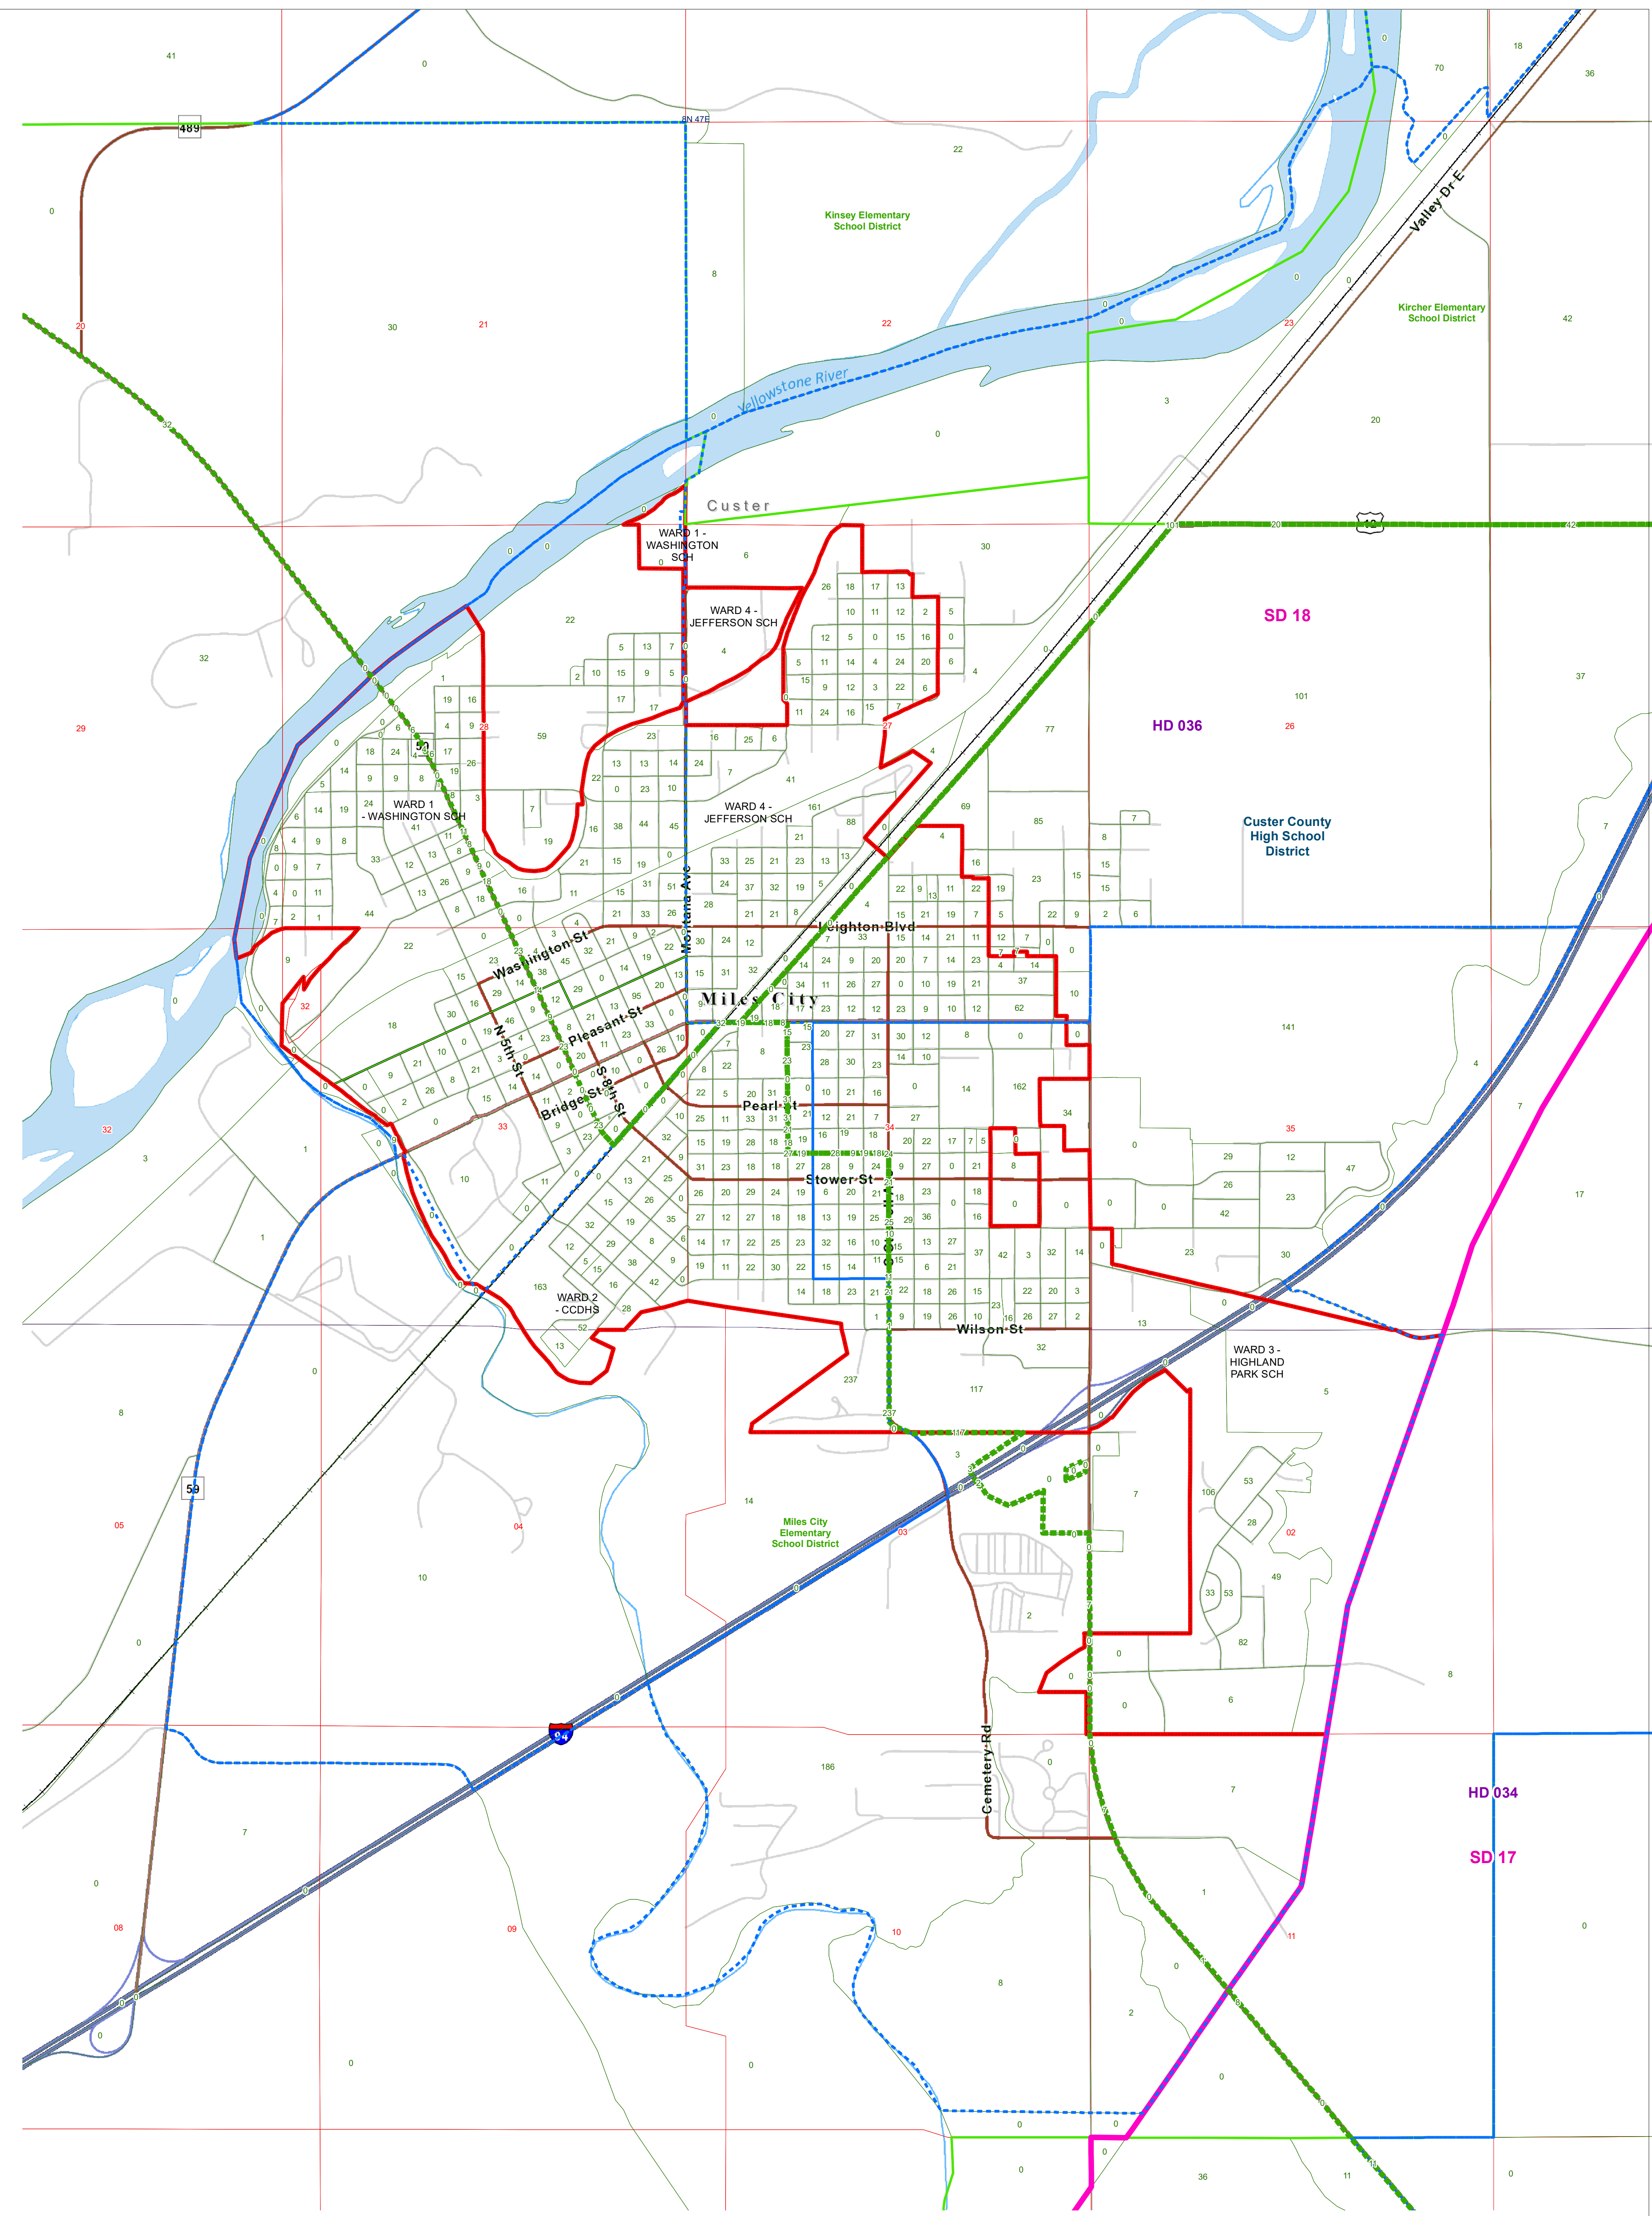

County Commissioner Districts with 2020 Census Population

Miles City, Custer County

- | | | | |
|-------------------------------|---------------------------------|-------------------------------|---|
| County Commissioner Districts | Tribal Nations Reservations | Incorporated Cities and Towns | 2020 Census Blocks with Total Population Labeled in Green |
| Voting Precincts | Secondary School Districts | Wards | Township Boundary |
| Senate | Elementary School Districts | Sections | |
| House | Unified (K-12) School Districts | | |

Voting Precincts
 Montana State Library
 Created on 3/14/2023
 Meghan Burns | GeoEnabledElections@mt.gov
<https://geoenabled-elections-montana.hub.arcgis.com/>