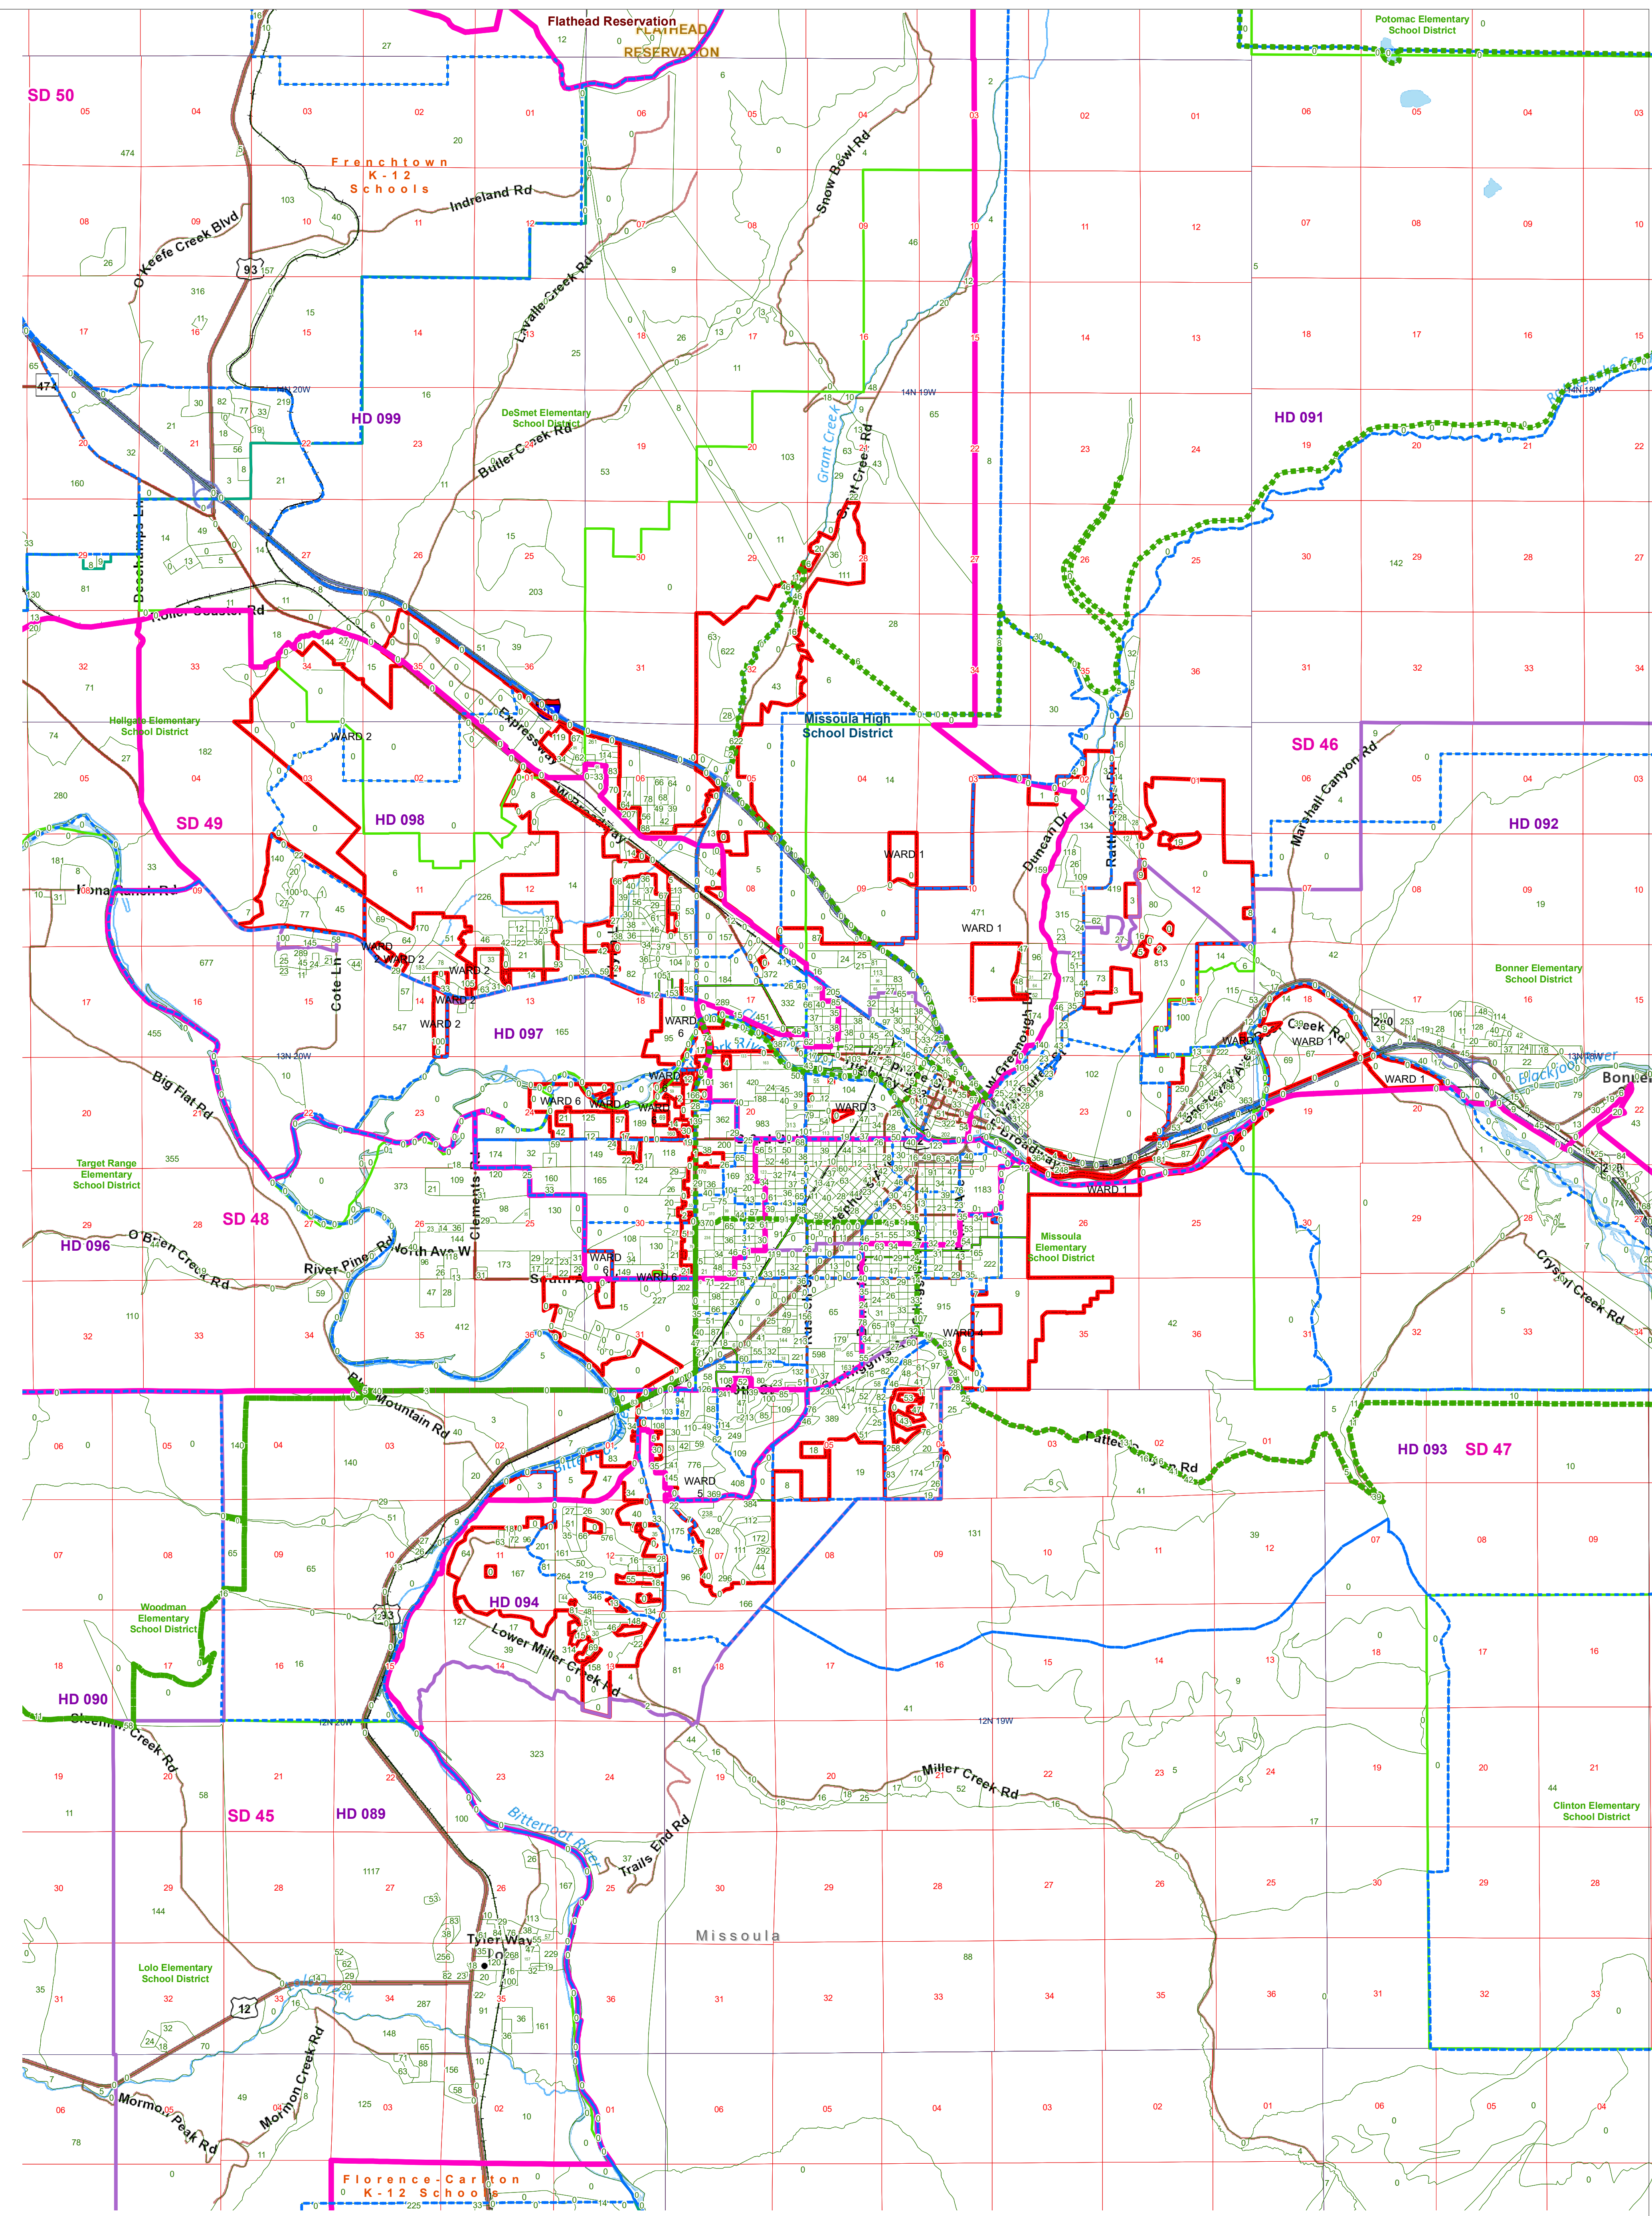

County Commissioner Districts with 2020 Census Population

Missoula, Missoula County

Voting Precincts
 Montana State Library
 Created on 3/14/2023
 Meghan Burns | GeoEnabledElections@mt.gov
<https://geoenabled-elections-montana.hub.arcgis.com/>