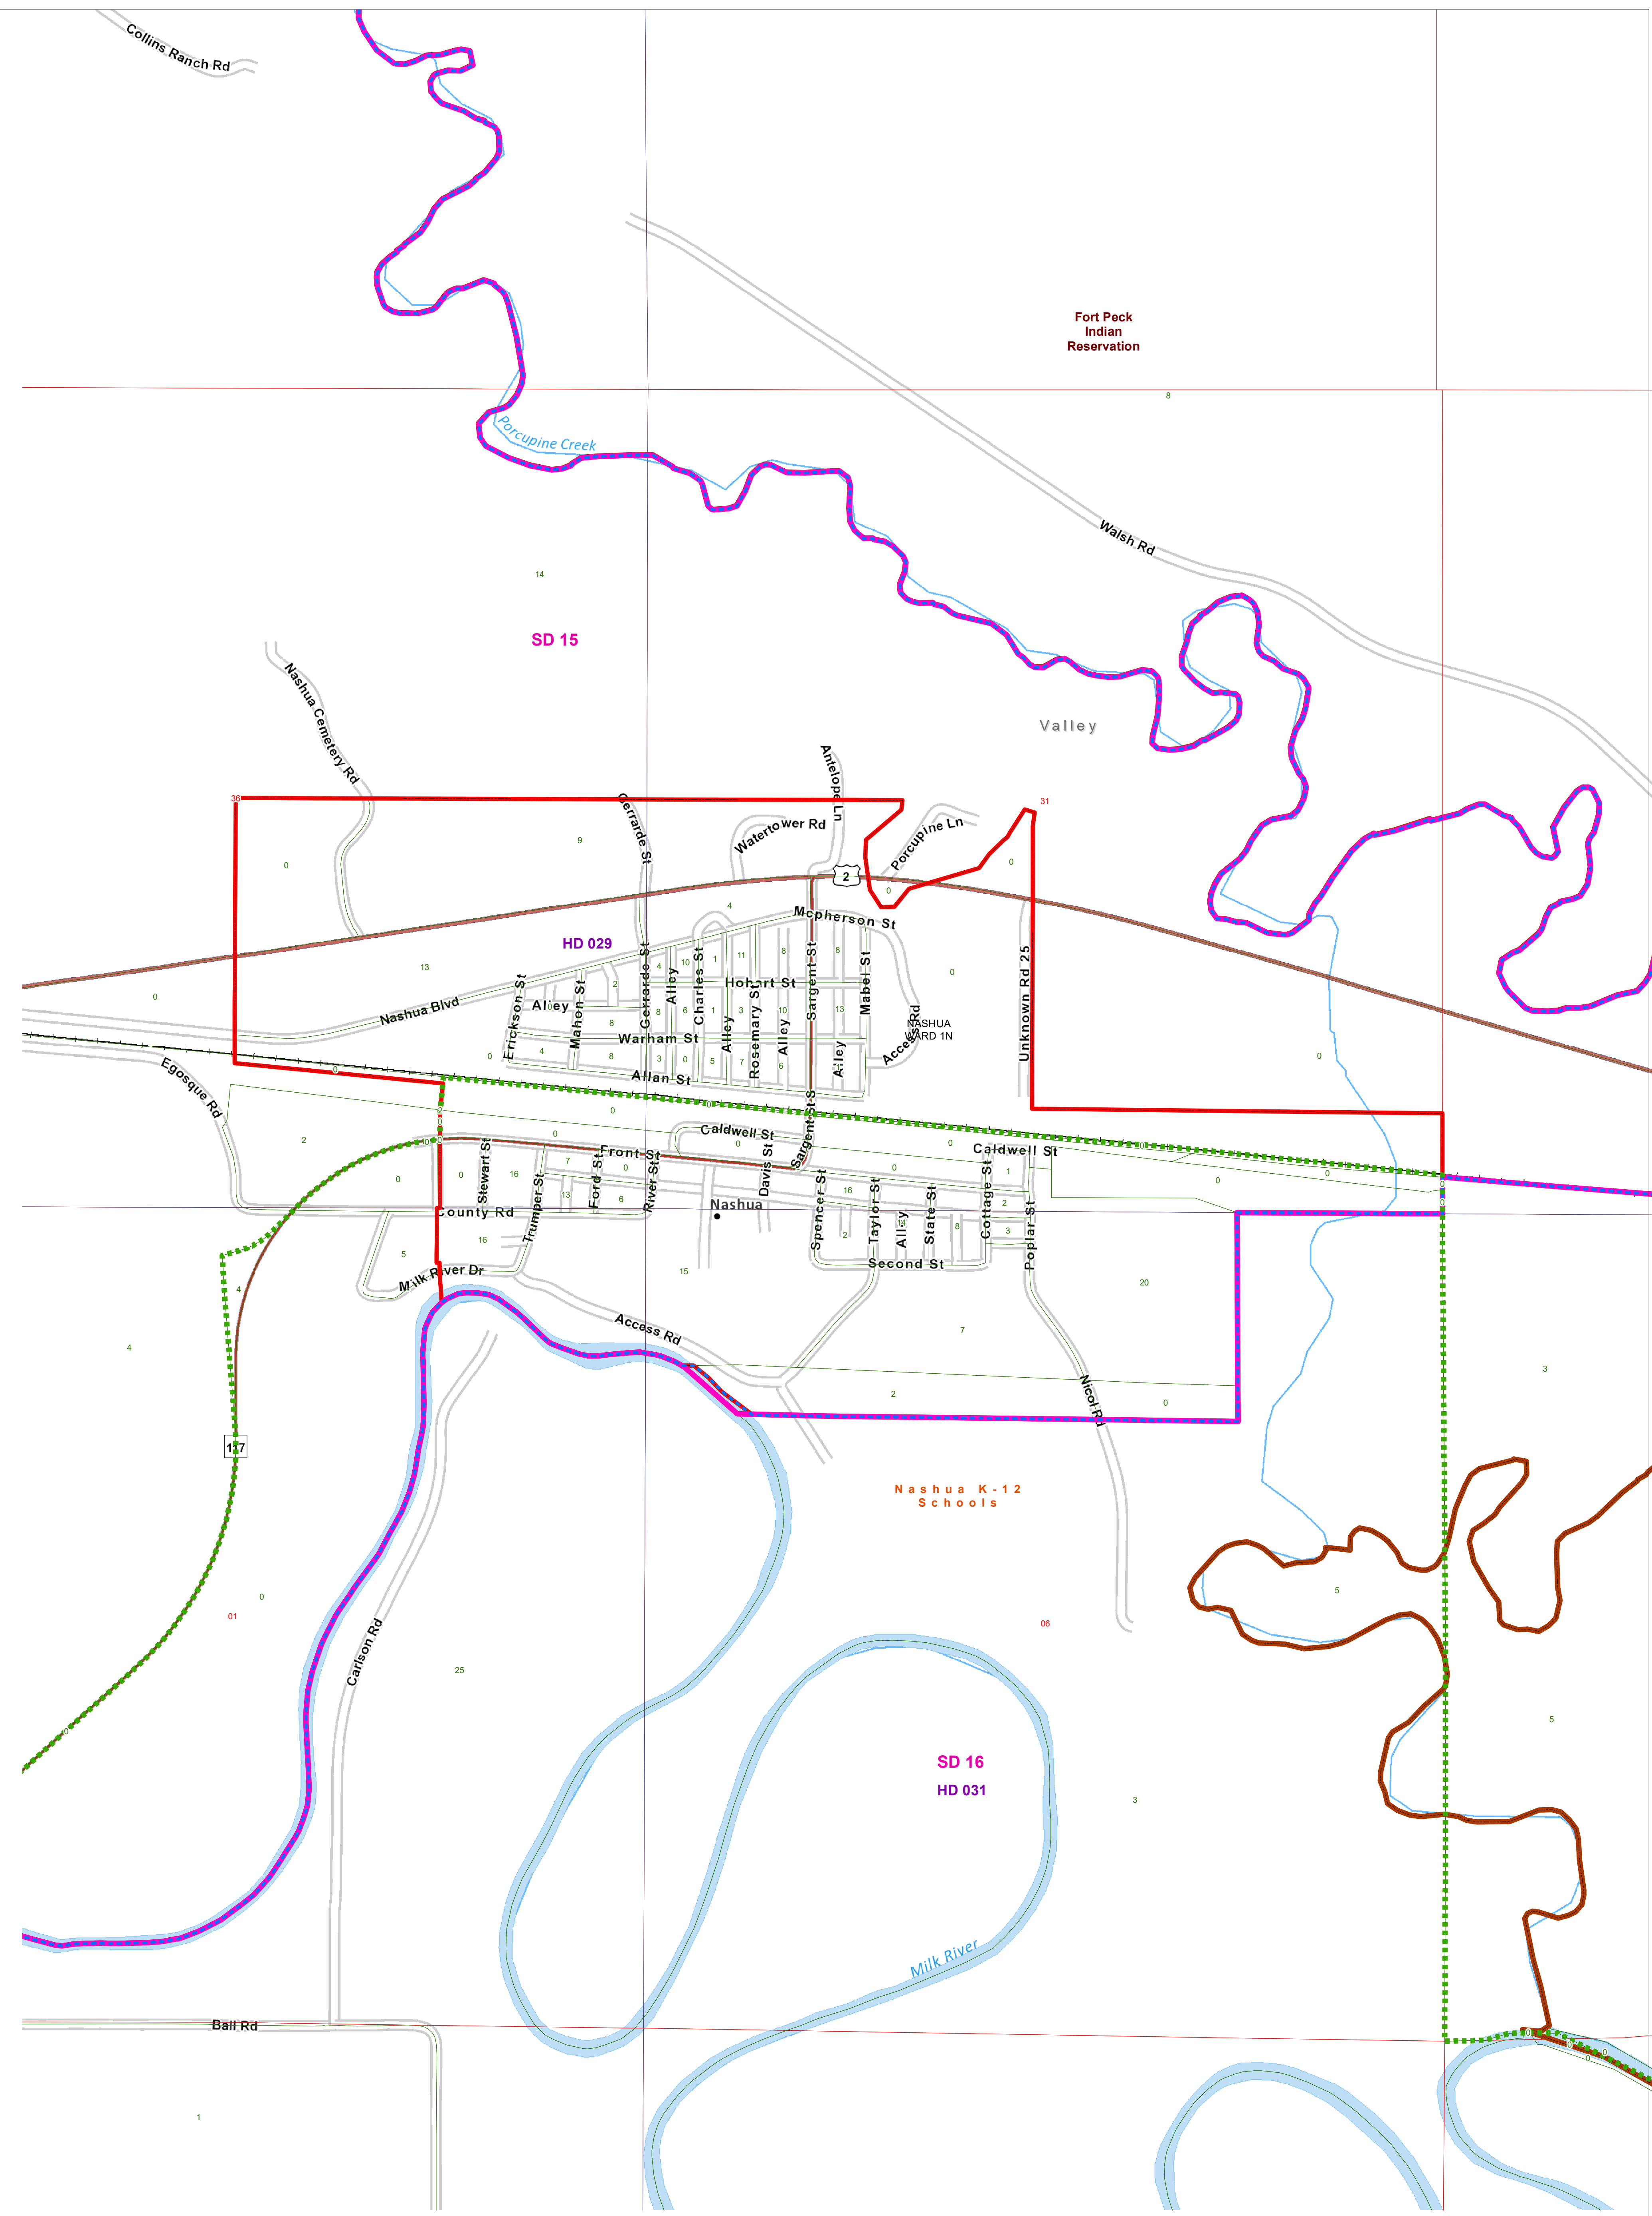

County Commissioner Districts with 2020 Census Population Nashua, Valley County

- County Commissioner Districts
- Voting Precincts
- Senate
- House
- Tribal Nations Reservations
- Secondary School Districts
- Elementary School Districts
- Unified (K-12) School Districts
- Incorporated Cities and Towns
- Wards
- Township Boundary
- Sections
- 2020 Census Blocks with Total Population Labeled in Green

Voting Precincts
 Montana State Library
 Created on 3/14/2023
 Meghan Burns | GeoEnabledElections@mt.gov
<https://geoenabled-elections-montana.hub.arcgis.com/>