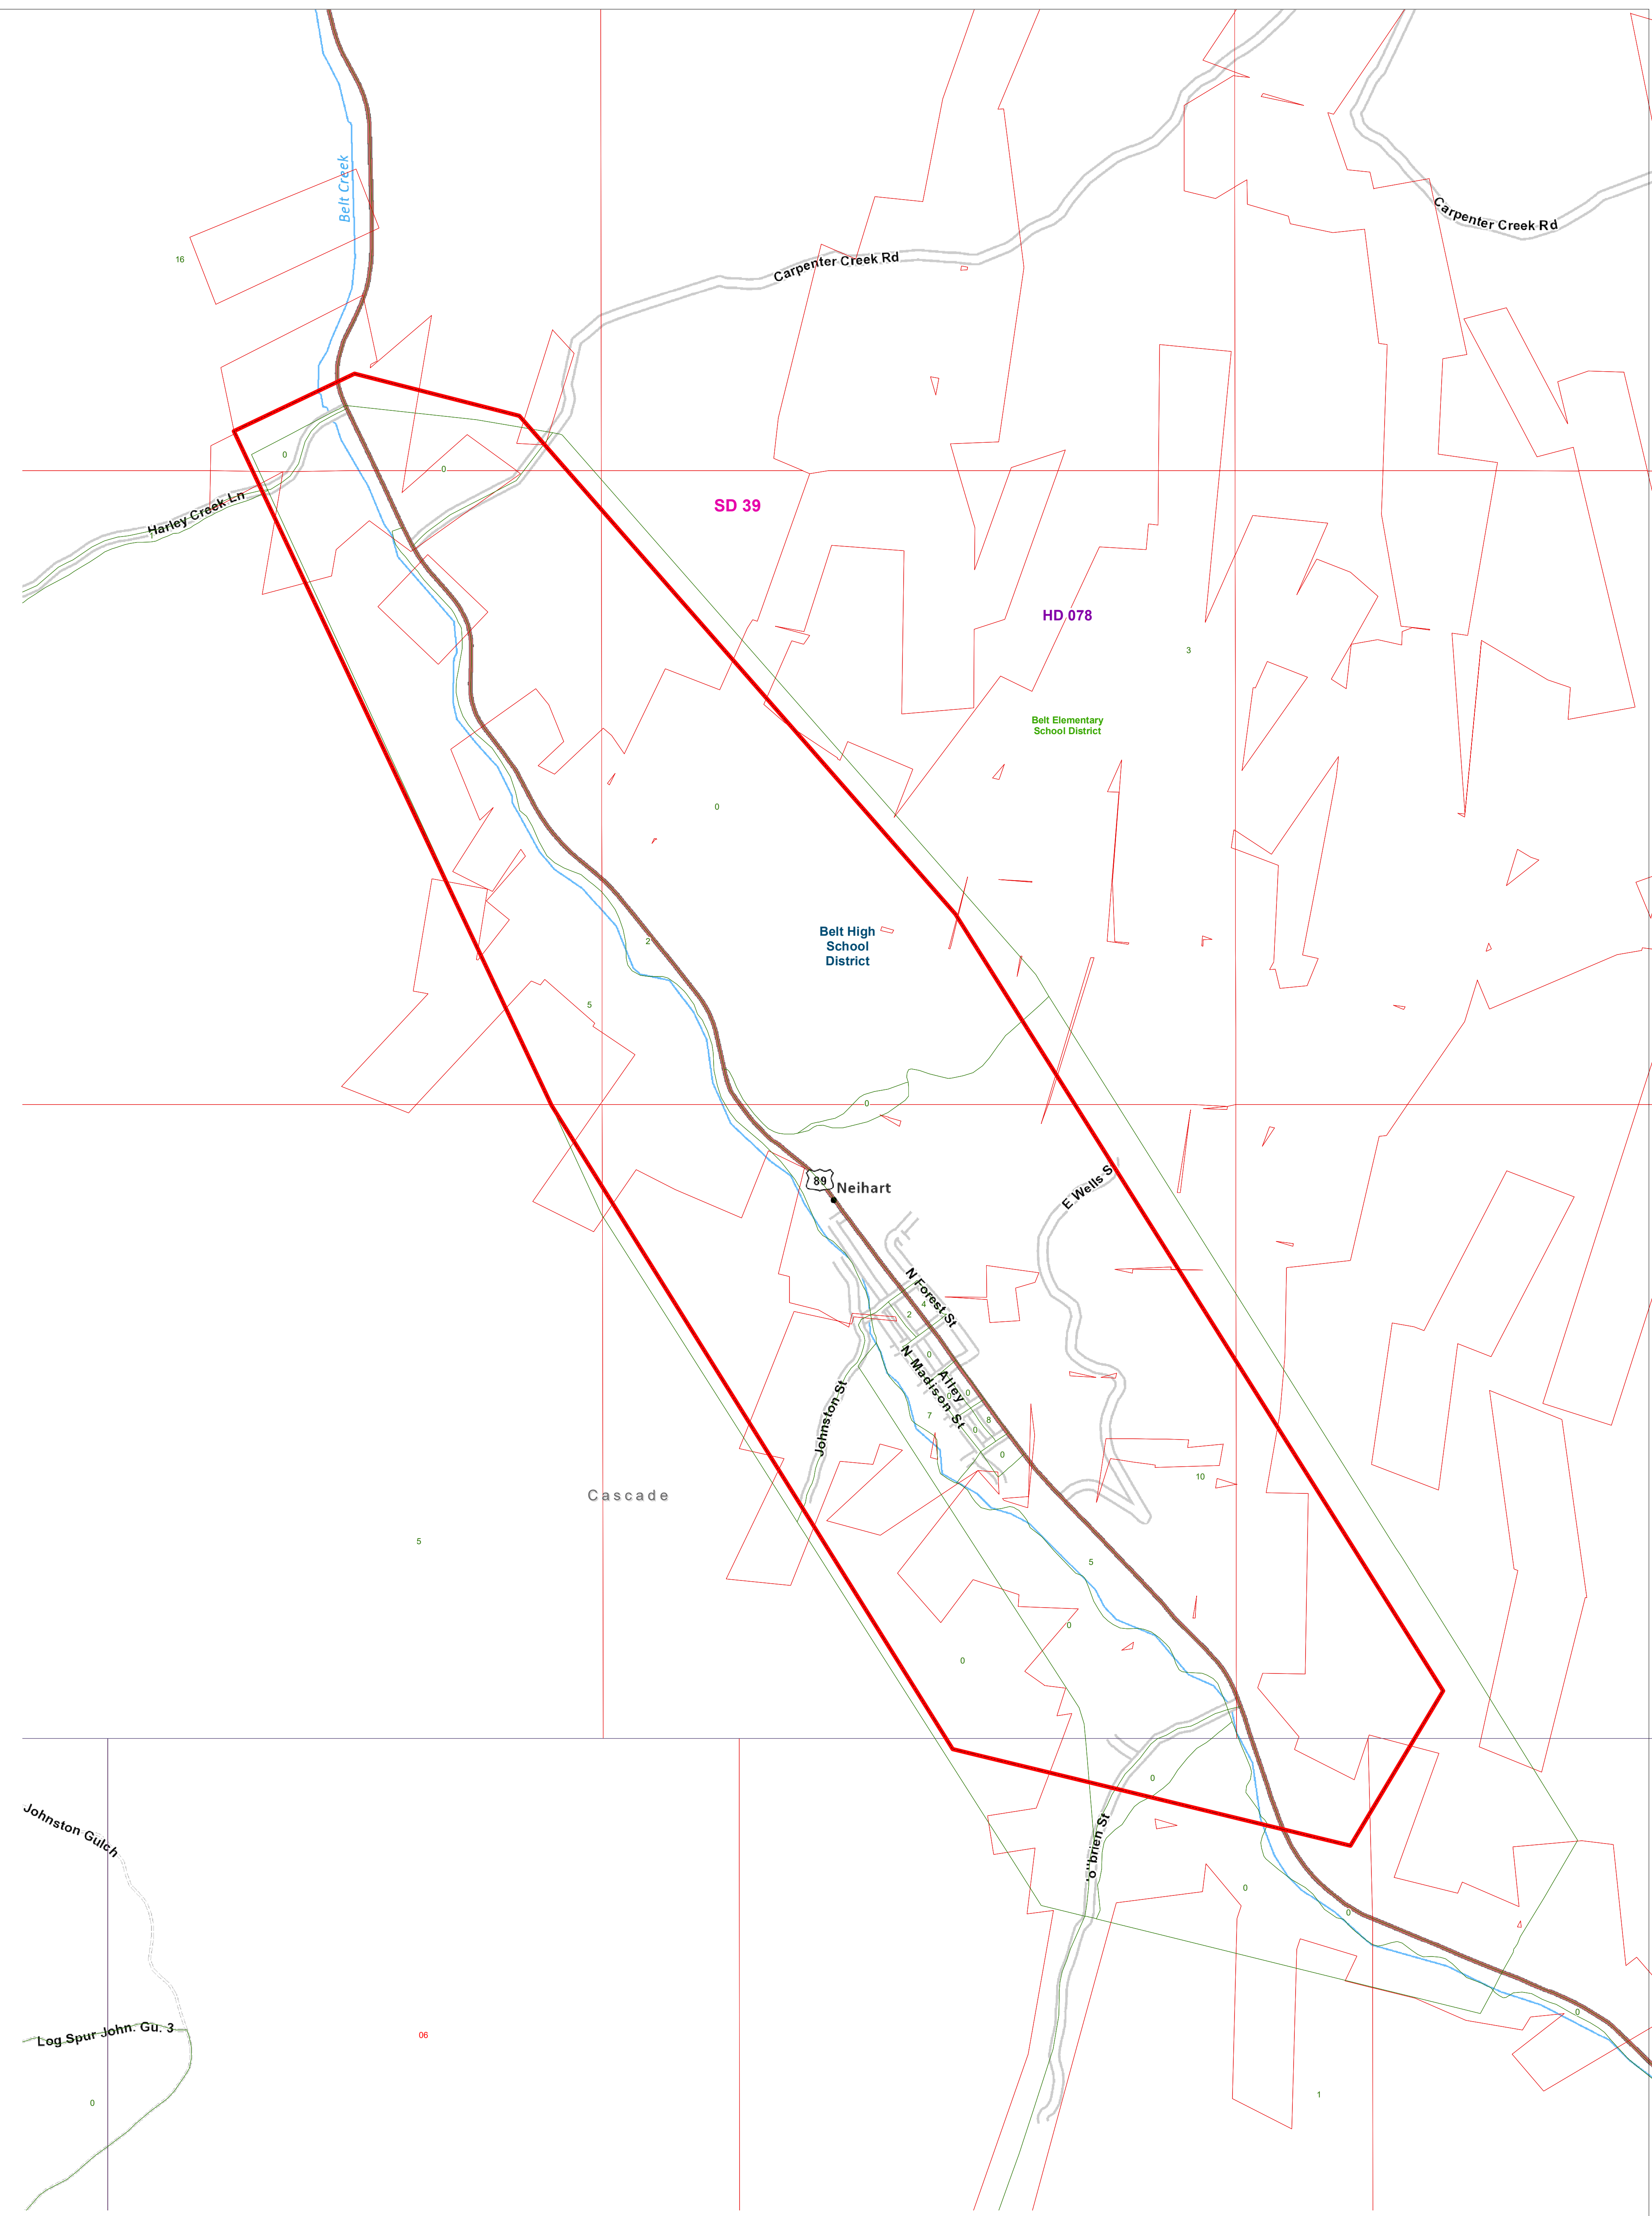

# County Commissioner Districts with 2020 Census Population

## Neihart, Cascade County

- |                               |                                 |                               |   |
|-------------------------------|---------------------------------|-------------------------------|---|
| County Commissioner Districts | Tribal Nations Reservations     | Incorporated Cities and Towns | 2020 Census Blocks with Total Population Labeled in Green |
| Voting Precincts              | Secondary School Districts      | Wards                         | Township Boundary   |
| Senate                        | Elementary School Districts     | Sections                      |   |
| House                         | Unified (K-12) School Districts |                               |   |