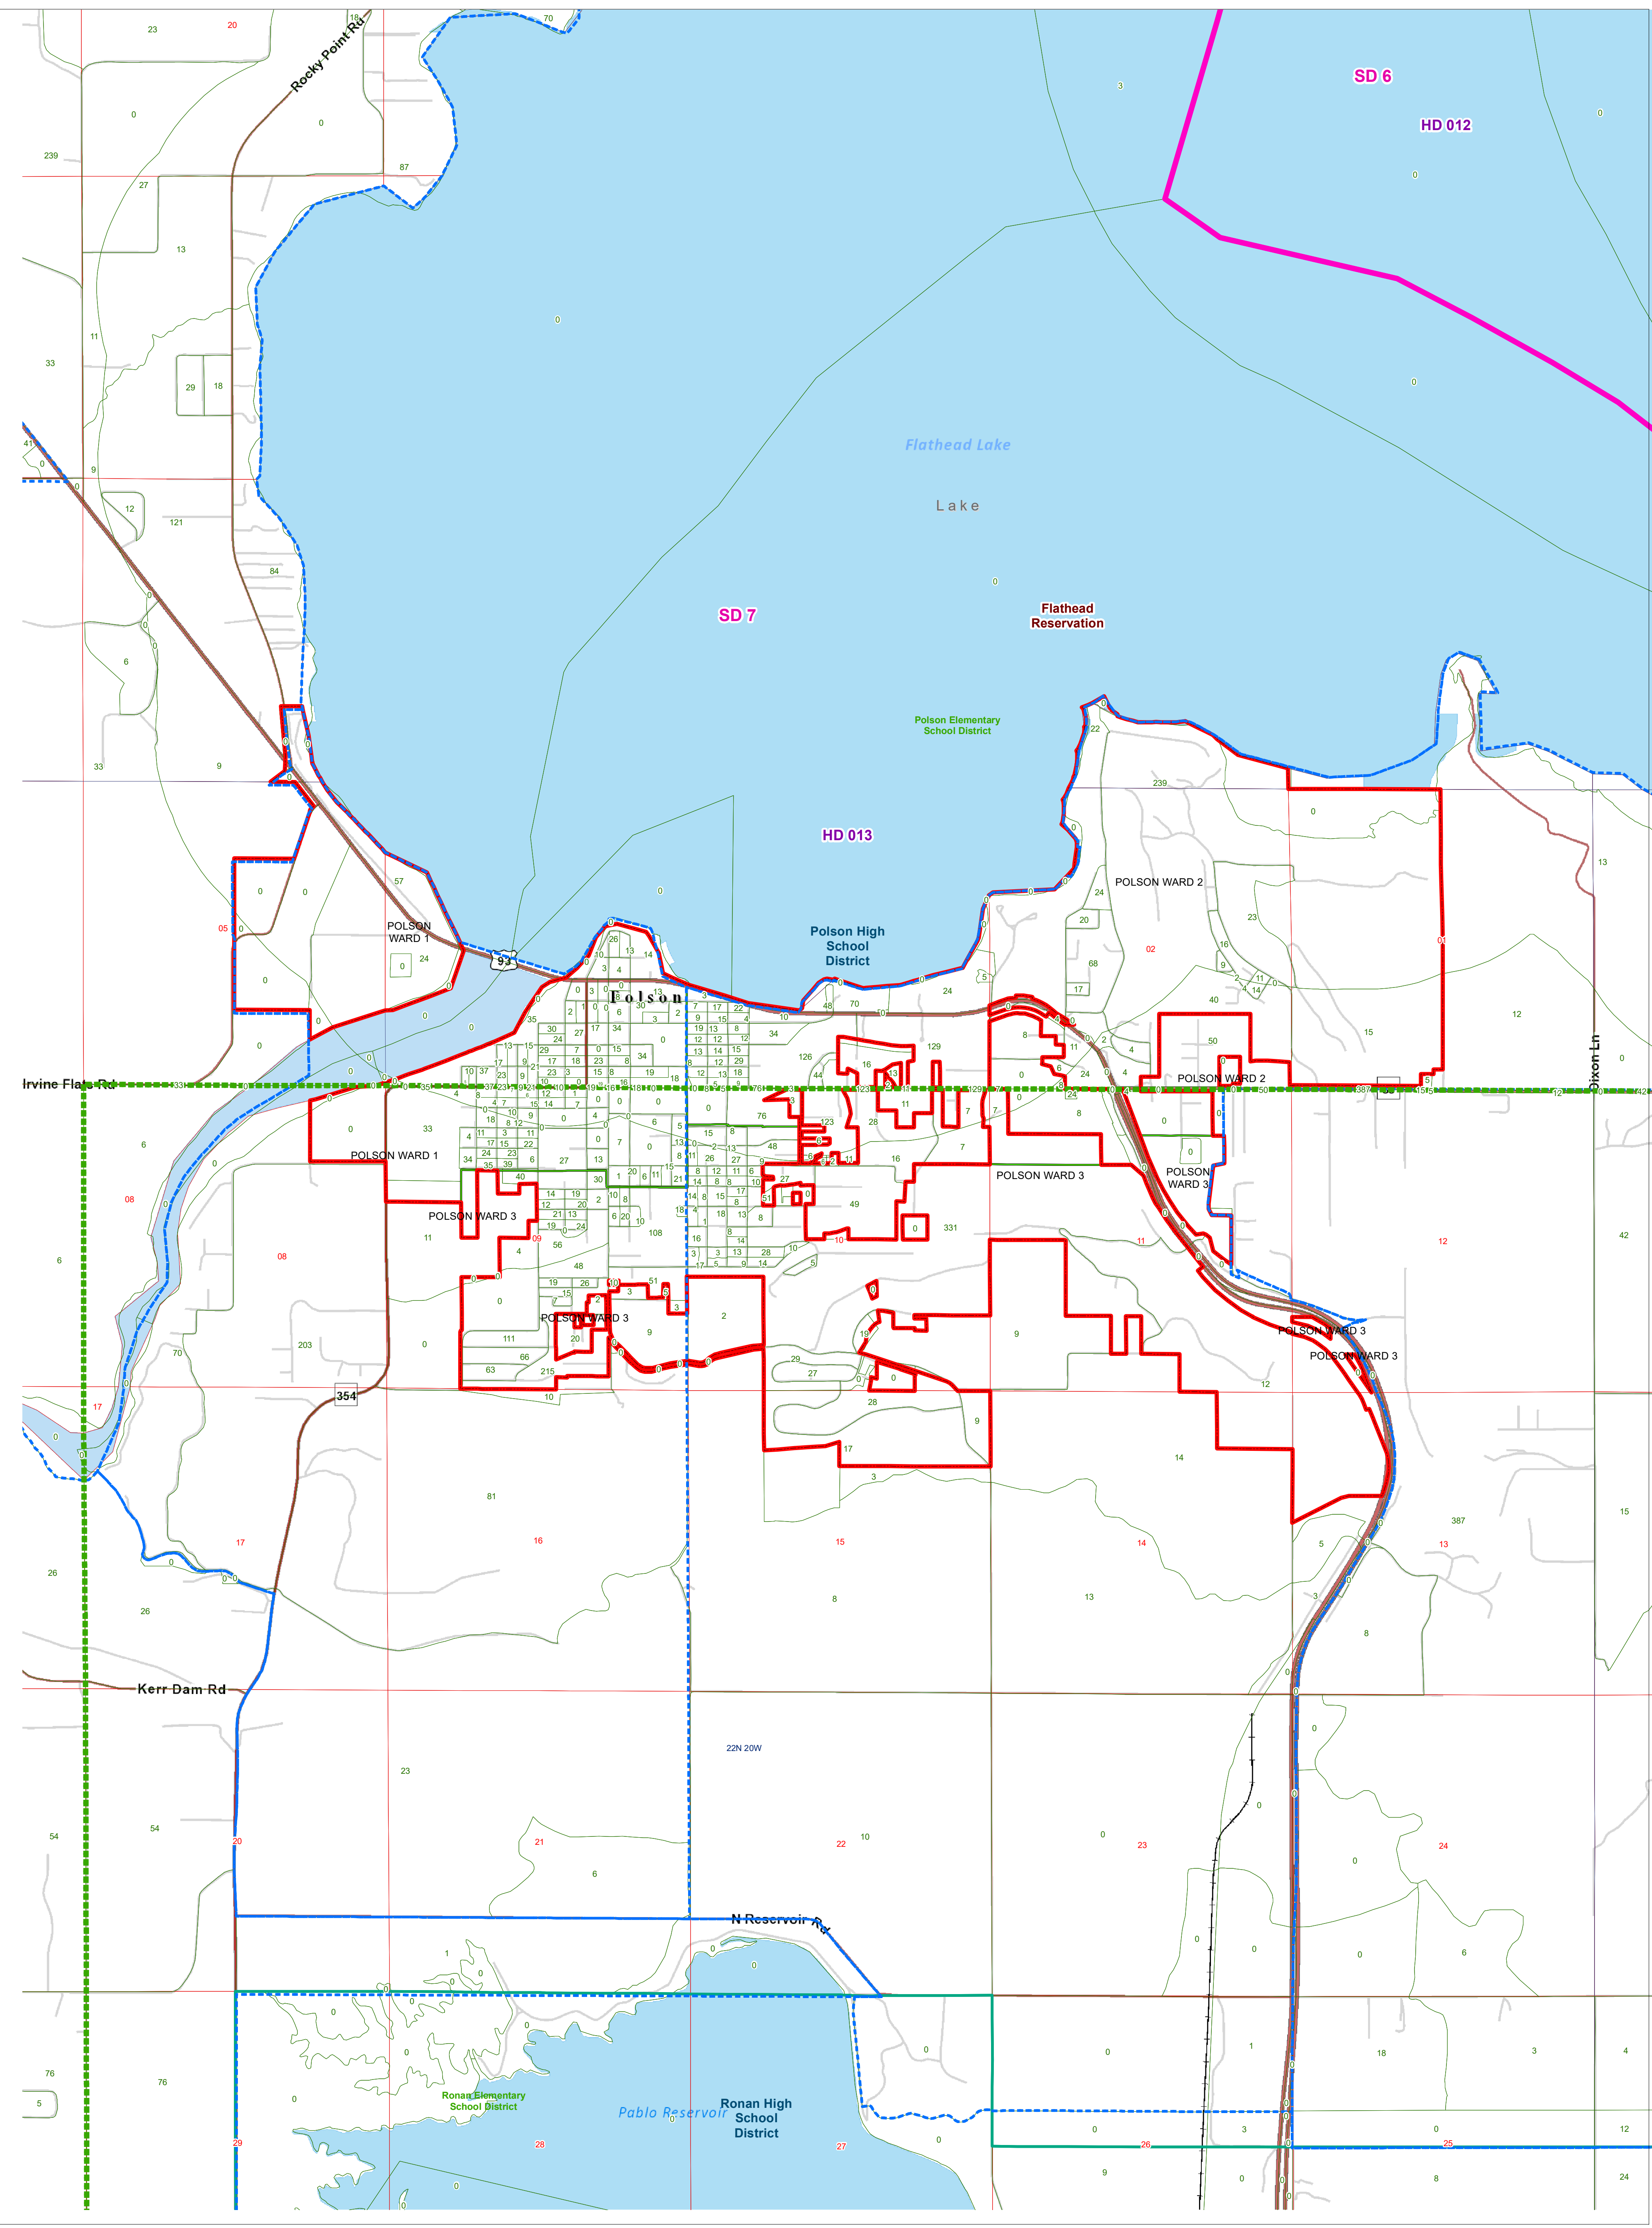

County Commissioner Districts with 2020 Census Population

Polson, Lake County

County Commissioner Districts	Tribal Nations Reservations	Incorporated Cities and Towns	2020 Census Blocks with Total Population Labeled in Green
Voting Precincts	Secondary School Districts	Wards	Township Boundary
Senate	Elementary School Districts	Sections	
House	Unified (K-12) School Districts		

Voting Precincts
 Montana State Library
 Created on 3/14/2023
 Meghan Burns | GeoEnabledElections@mt.gov
<https://geoenabled-elections-montana.hub.arcgis.com/>