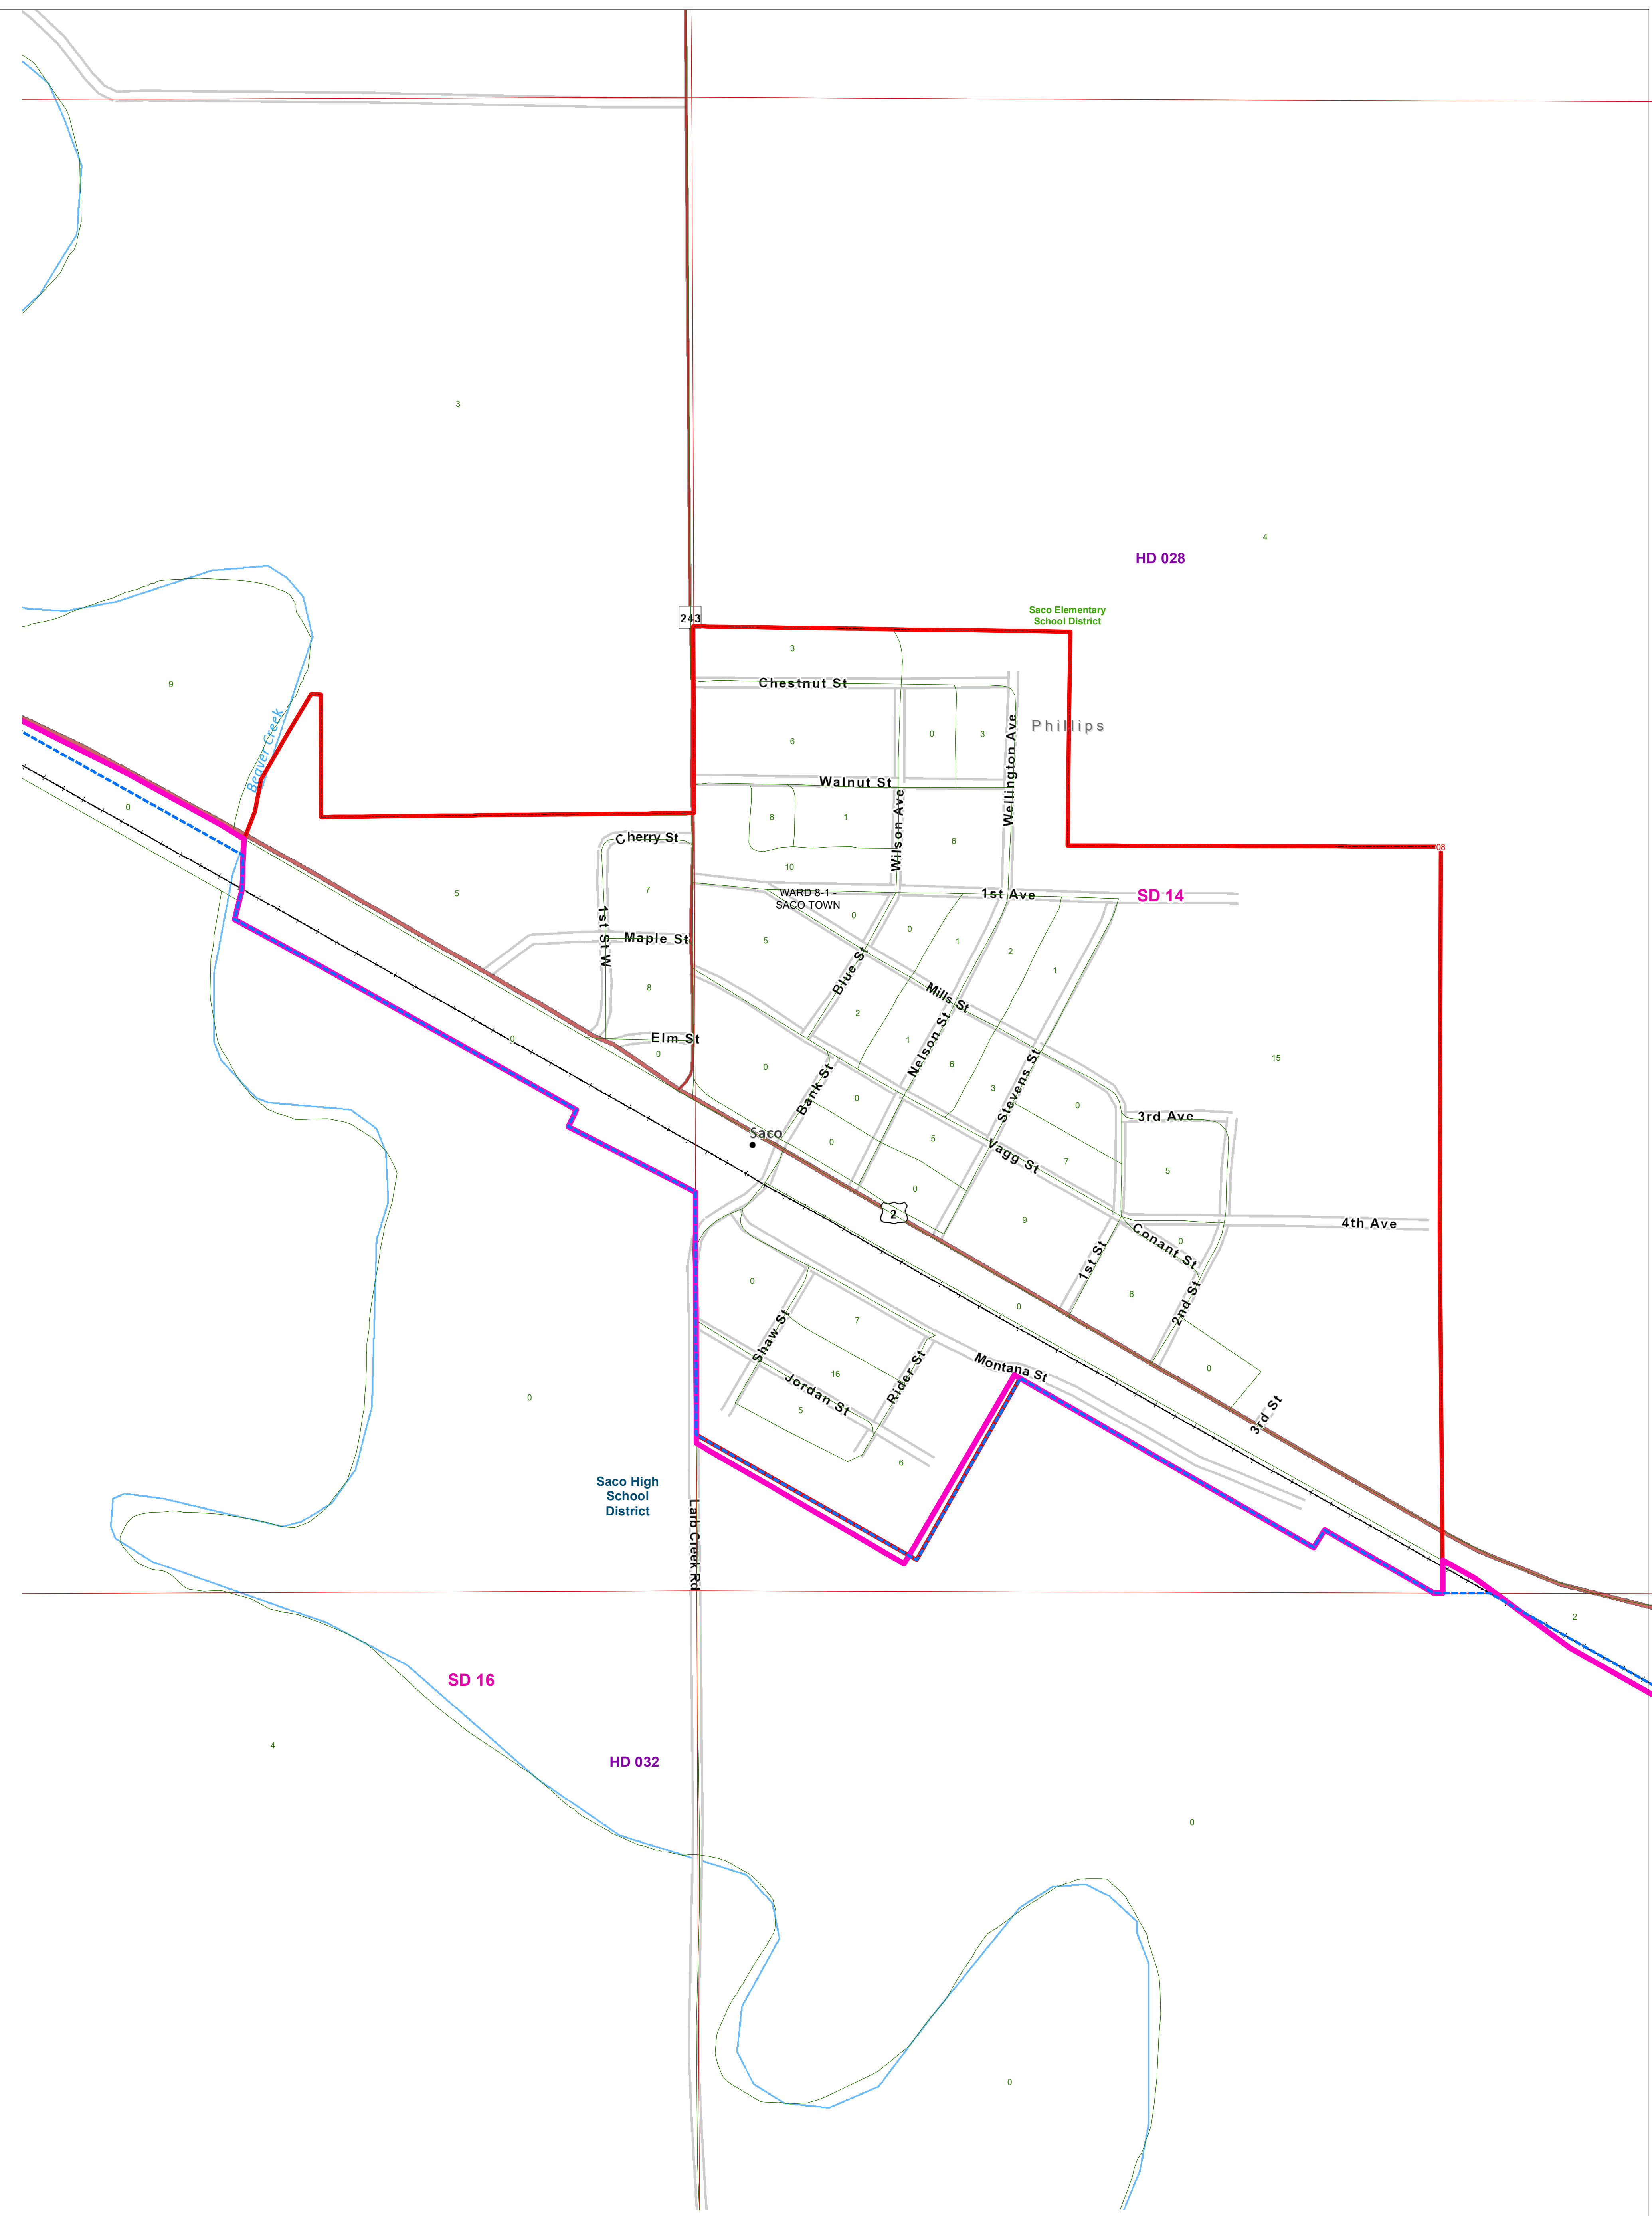

County Commissioner Districts with 2020 Census Population

Saco, Phillips County

- | | | | |
|-------------------------------|---------------------------------|-------------------------------|---|
| County Commissioner Districts | Tribal Nations Reservations | Incorporated Cities and Towns | 2020 Census Blocks with Total Population Labeled in Green |
| Voting Precincts | Secondary School Districts | Wards | Township Boundary |
| Senate | Elementary School Districts | Sections | |
| House | Unified (K-12) School Districts | | |

Voting Precincts
 Montana State Library
 Created on 3/14/2023
 Meghan Burns | GeoEnabledElections@mt.gov
<https://geoenabled-elections-montana.hub.arcgis.com/>