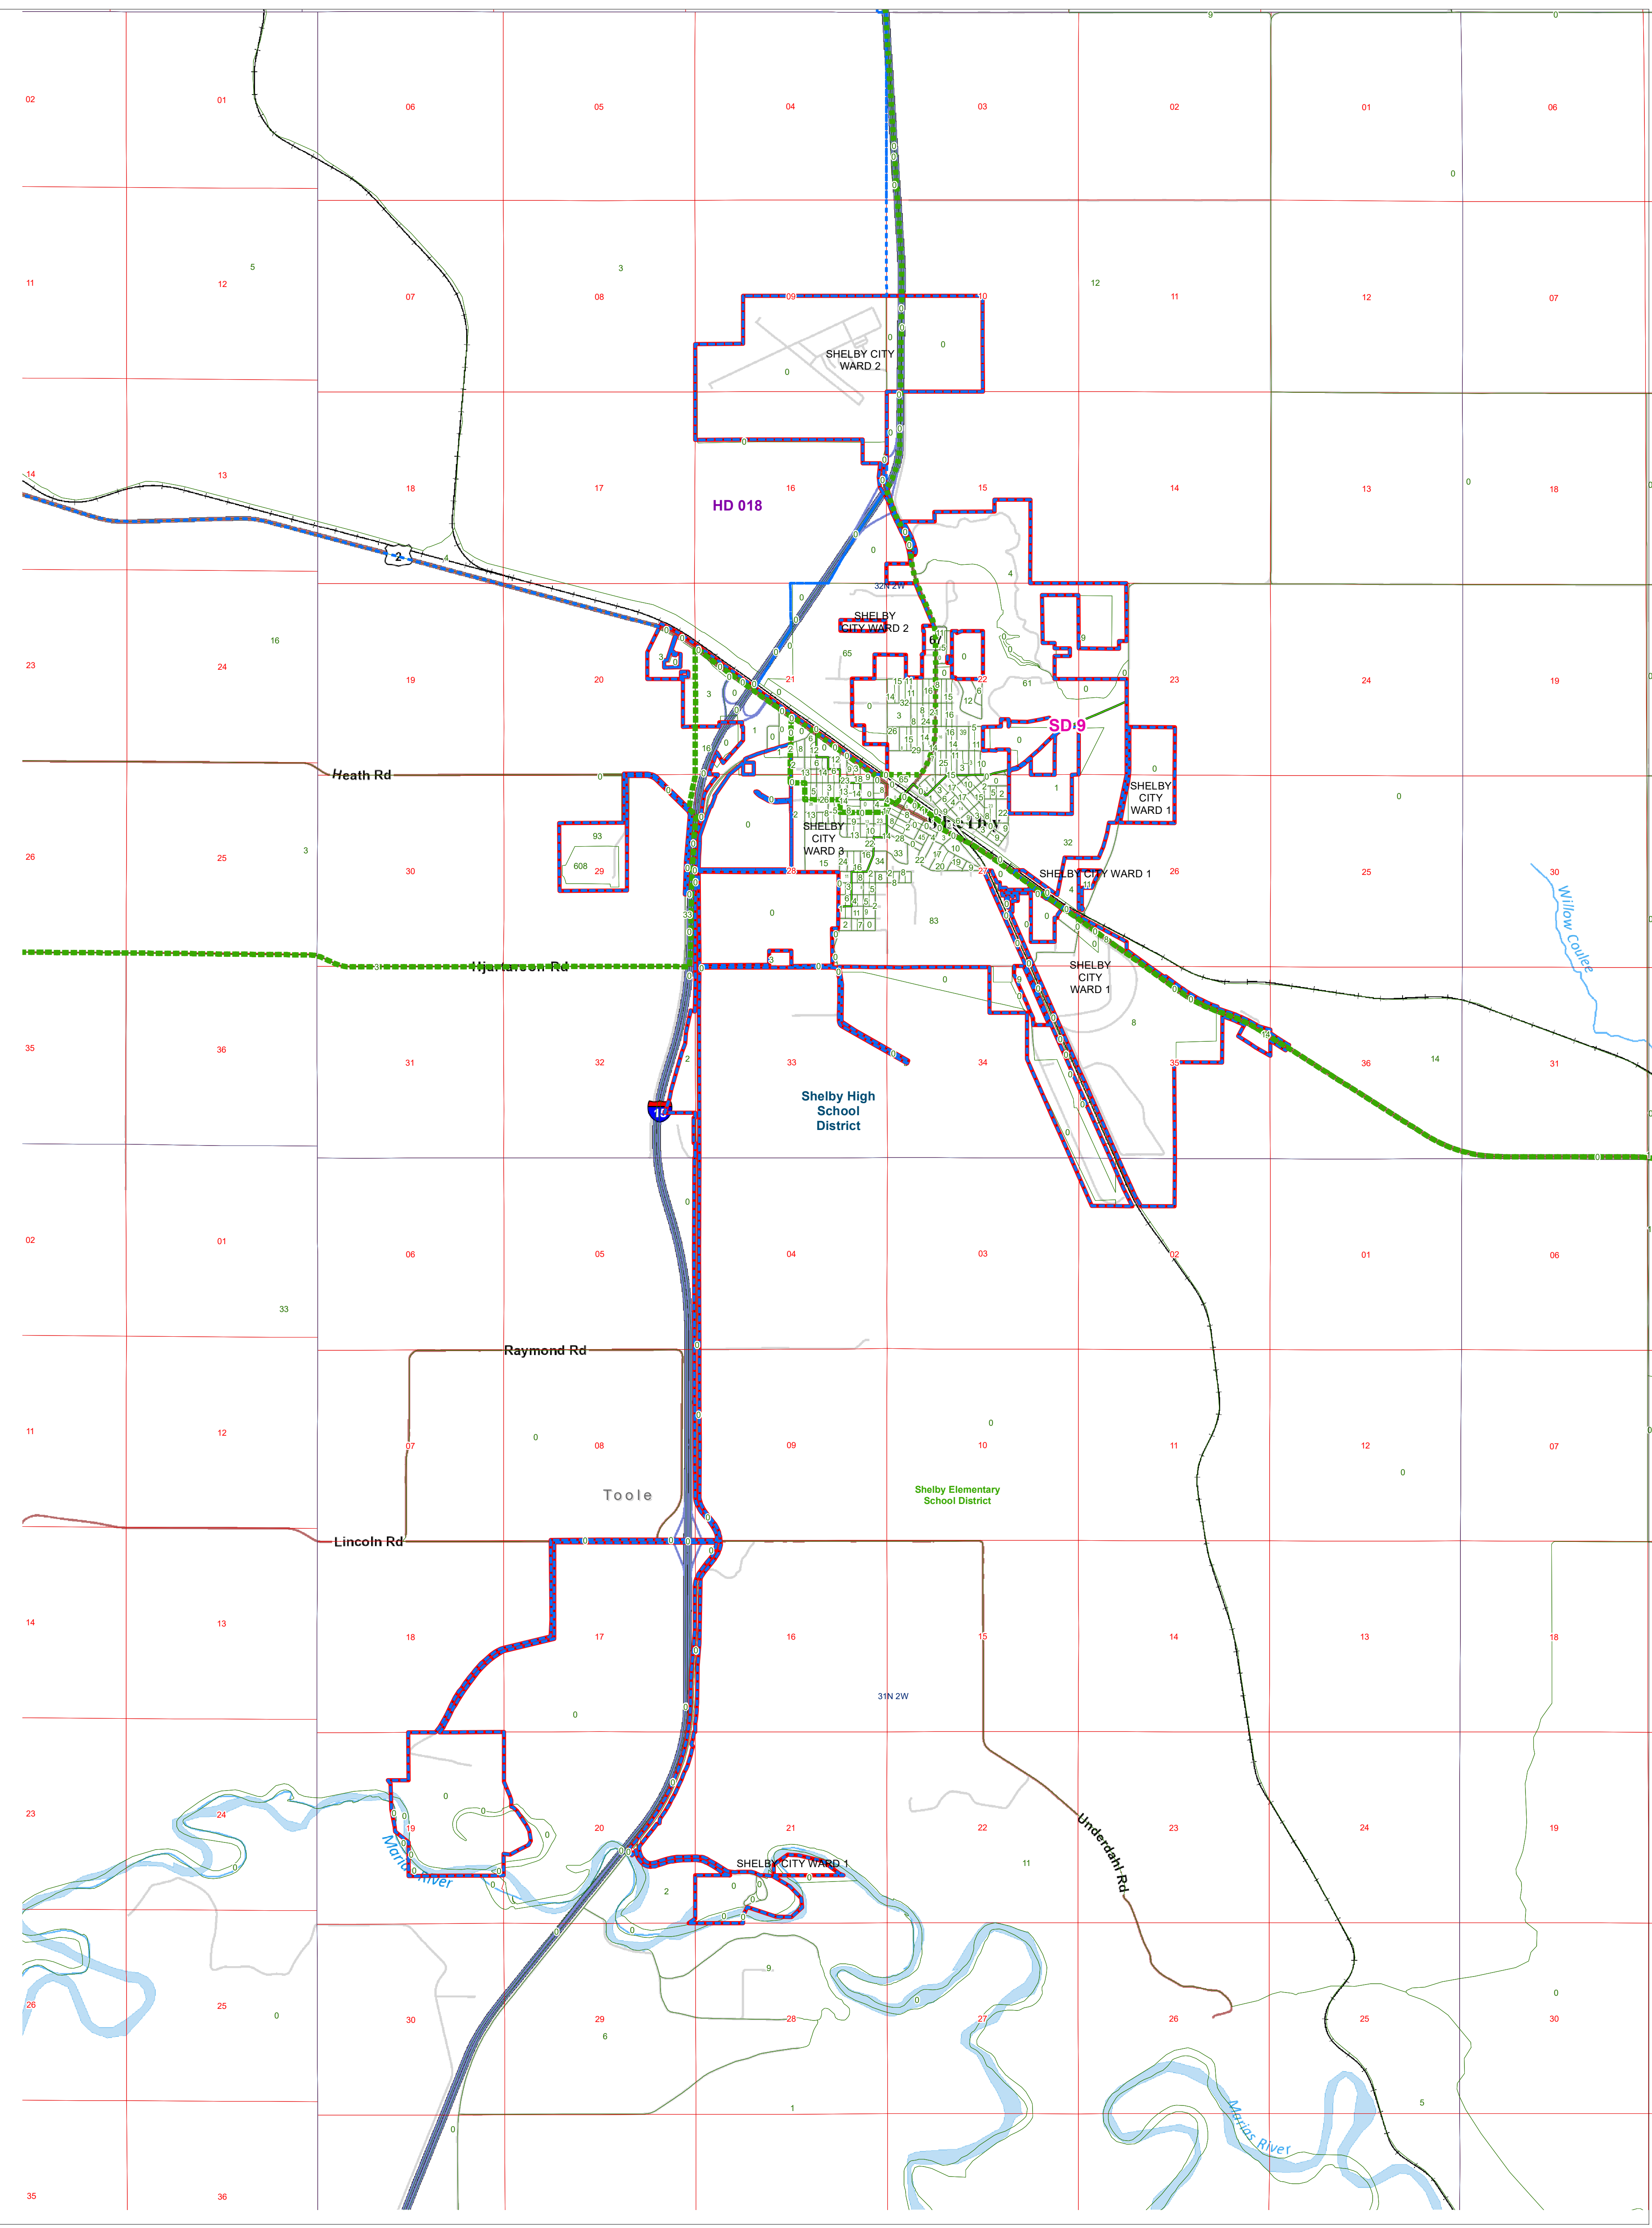

# County Commissioner Districts with 2020 Census Population Shelby, Toole County

- |                               |                                 |                               |   |
|-------------------------------|---------------------------------|-------------------------------|---|
| County Commissioner Districts | Tribal Nations Reservations     | Incorporated Cities and Towns | 2020 Census Blocks with Total Population Labeled in Green |
| Voting Precincts              | Secondary School Districts      | Wards                         | Township Boundary   |
| Senate                        | Elementary School Districts     | Sections                      |   |
| House                         | Unified (K-12) School Districts |                               |   |