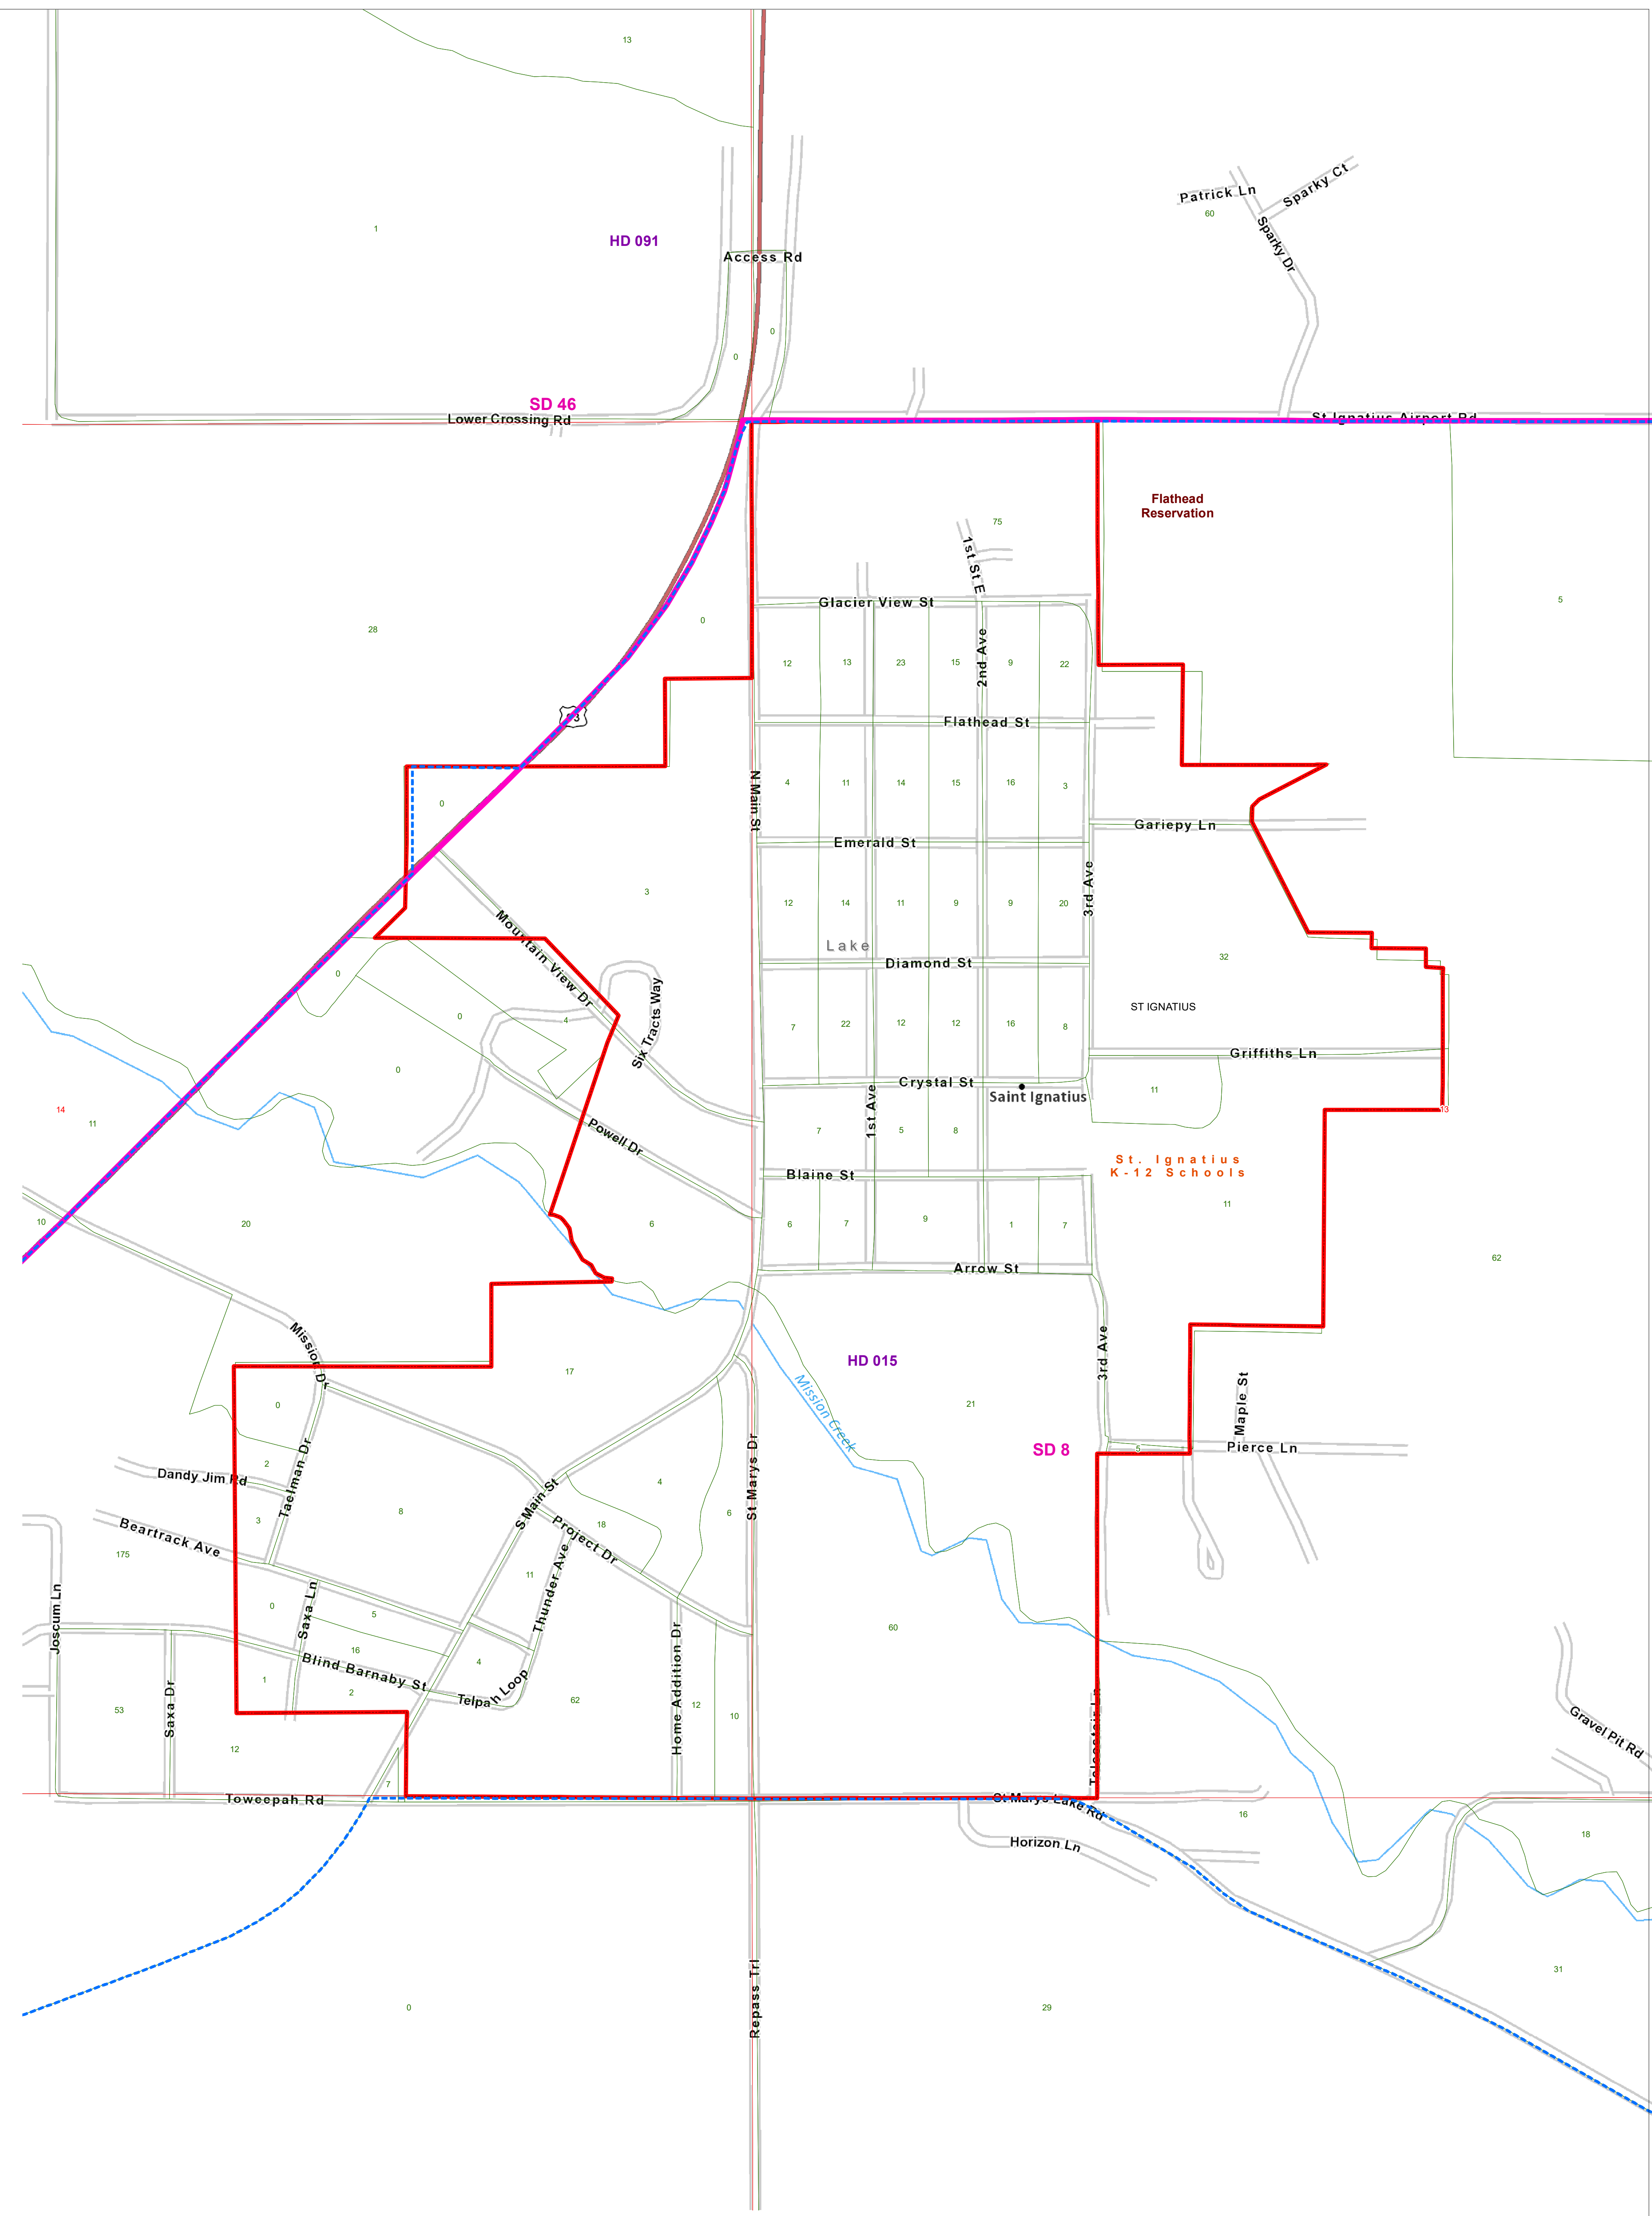

County Commissioner Districts with 2020 Census Population St. Ignace, Lake County

- County Commissioner Districts
- Voting Precincts
- Senate
- House
- Tribal Nations Reservations
- Secondary School Districts
- Elementary School Districts
- Unified (K-12) School Districts
- Incorporated Cities and Towns
- Wards
- Township Boundary
- Sections
- 2020 Census Blocks with Total Population Labeled in Green

Voting Precincts
 Montana State Library
 Created on 3/14/2023
 Meghan Burns | GeoEnabledElections@mt.gov
<https://geoenabled-elections-montana.hub.arcgis.com/>