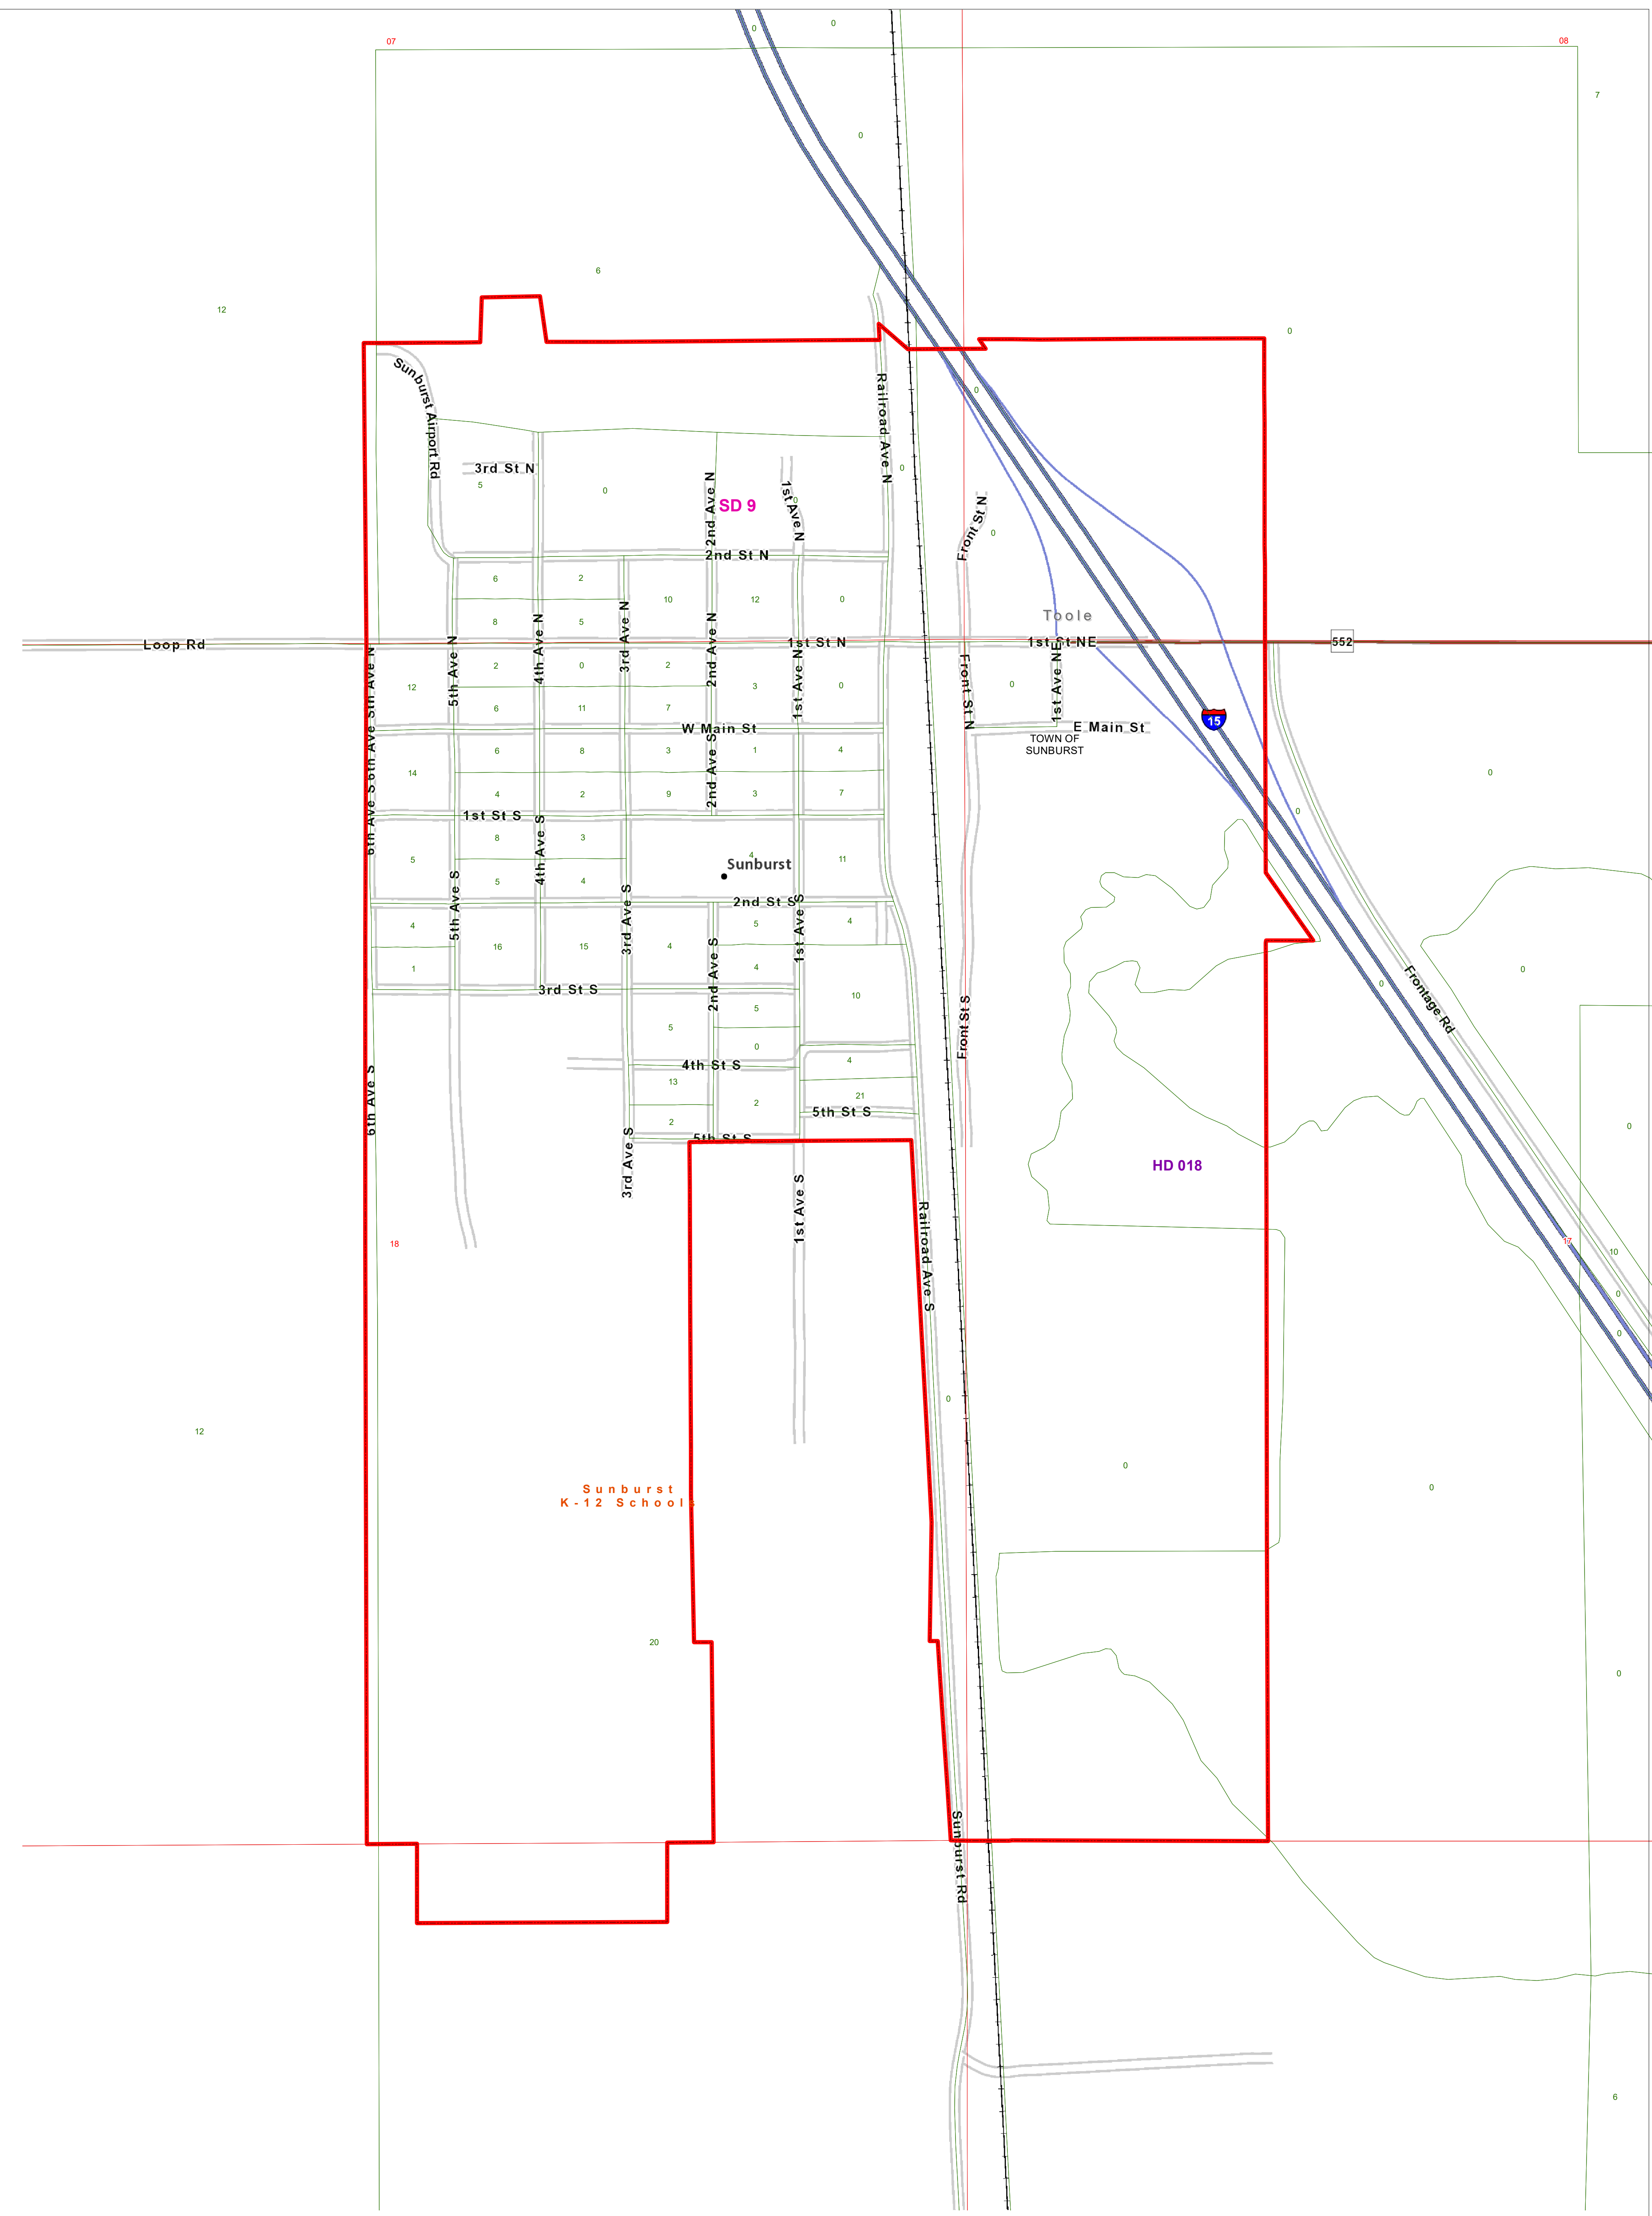

County Commissioner Districts with 2020 Census Population

Sunburst, Toole County

- County Commissioner Districts
- Voting Precincts
- Senate
- House
- Tribal Nations Reservations
- Secondary School Districts
- Elementary School Districts
- Unified (K-12) School Districts
- Incorporated Cities and Towns
- Wards
- Township Boundary
- Sections
- 2020 Census Blocks with Total Population Labeled in Green