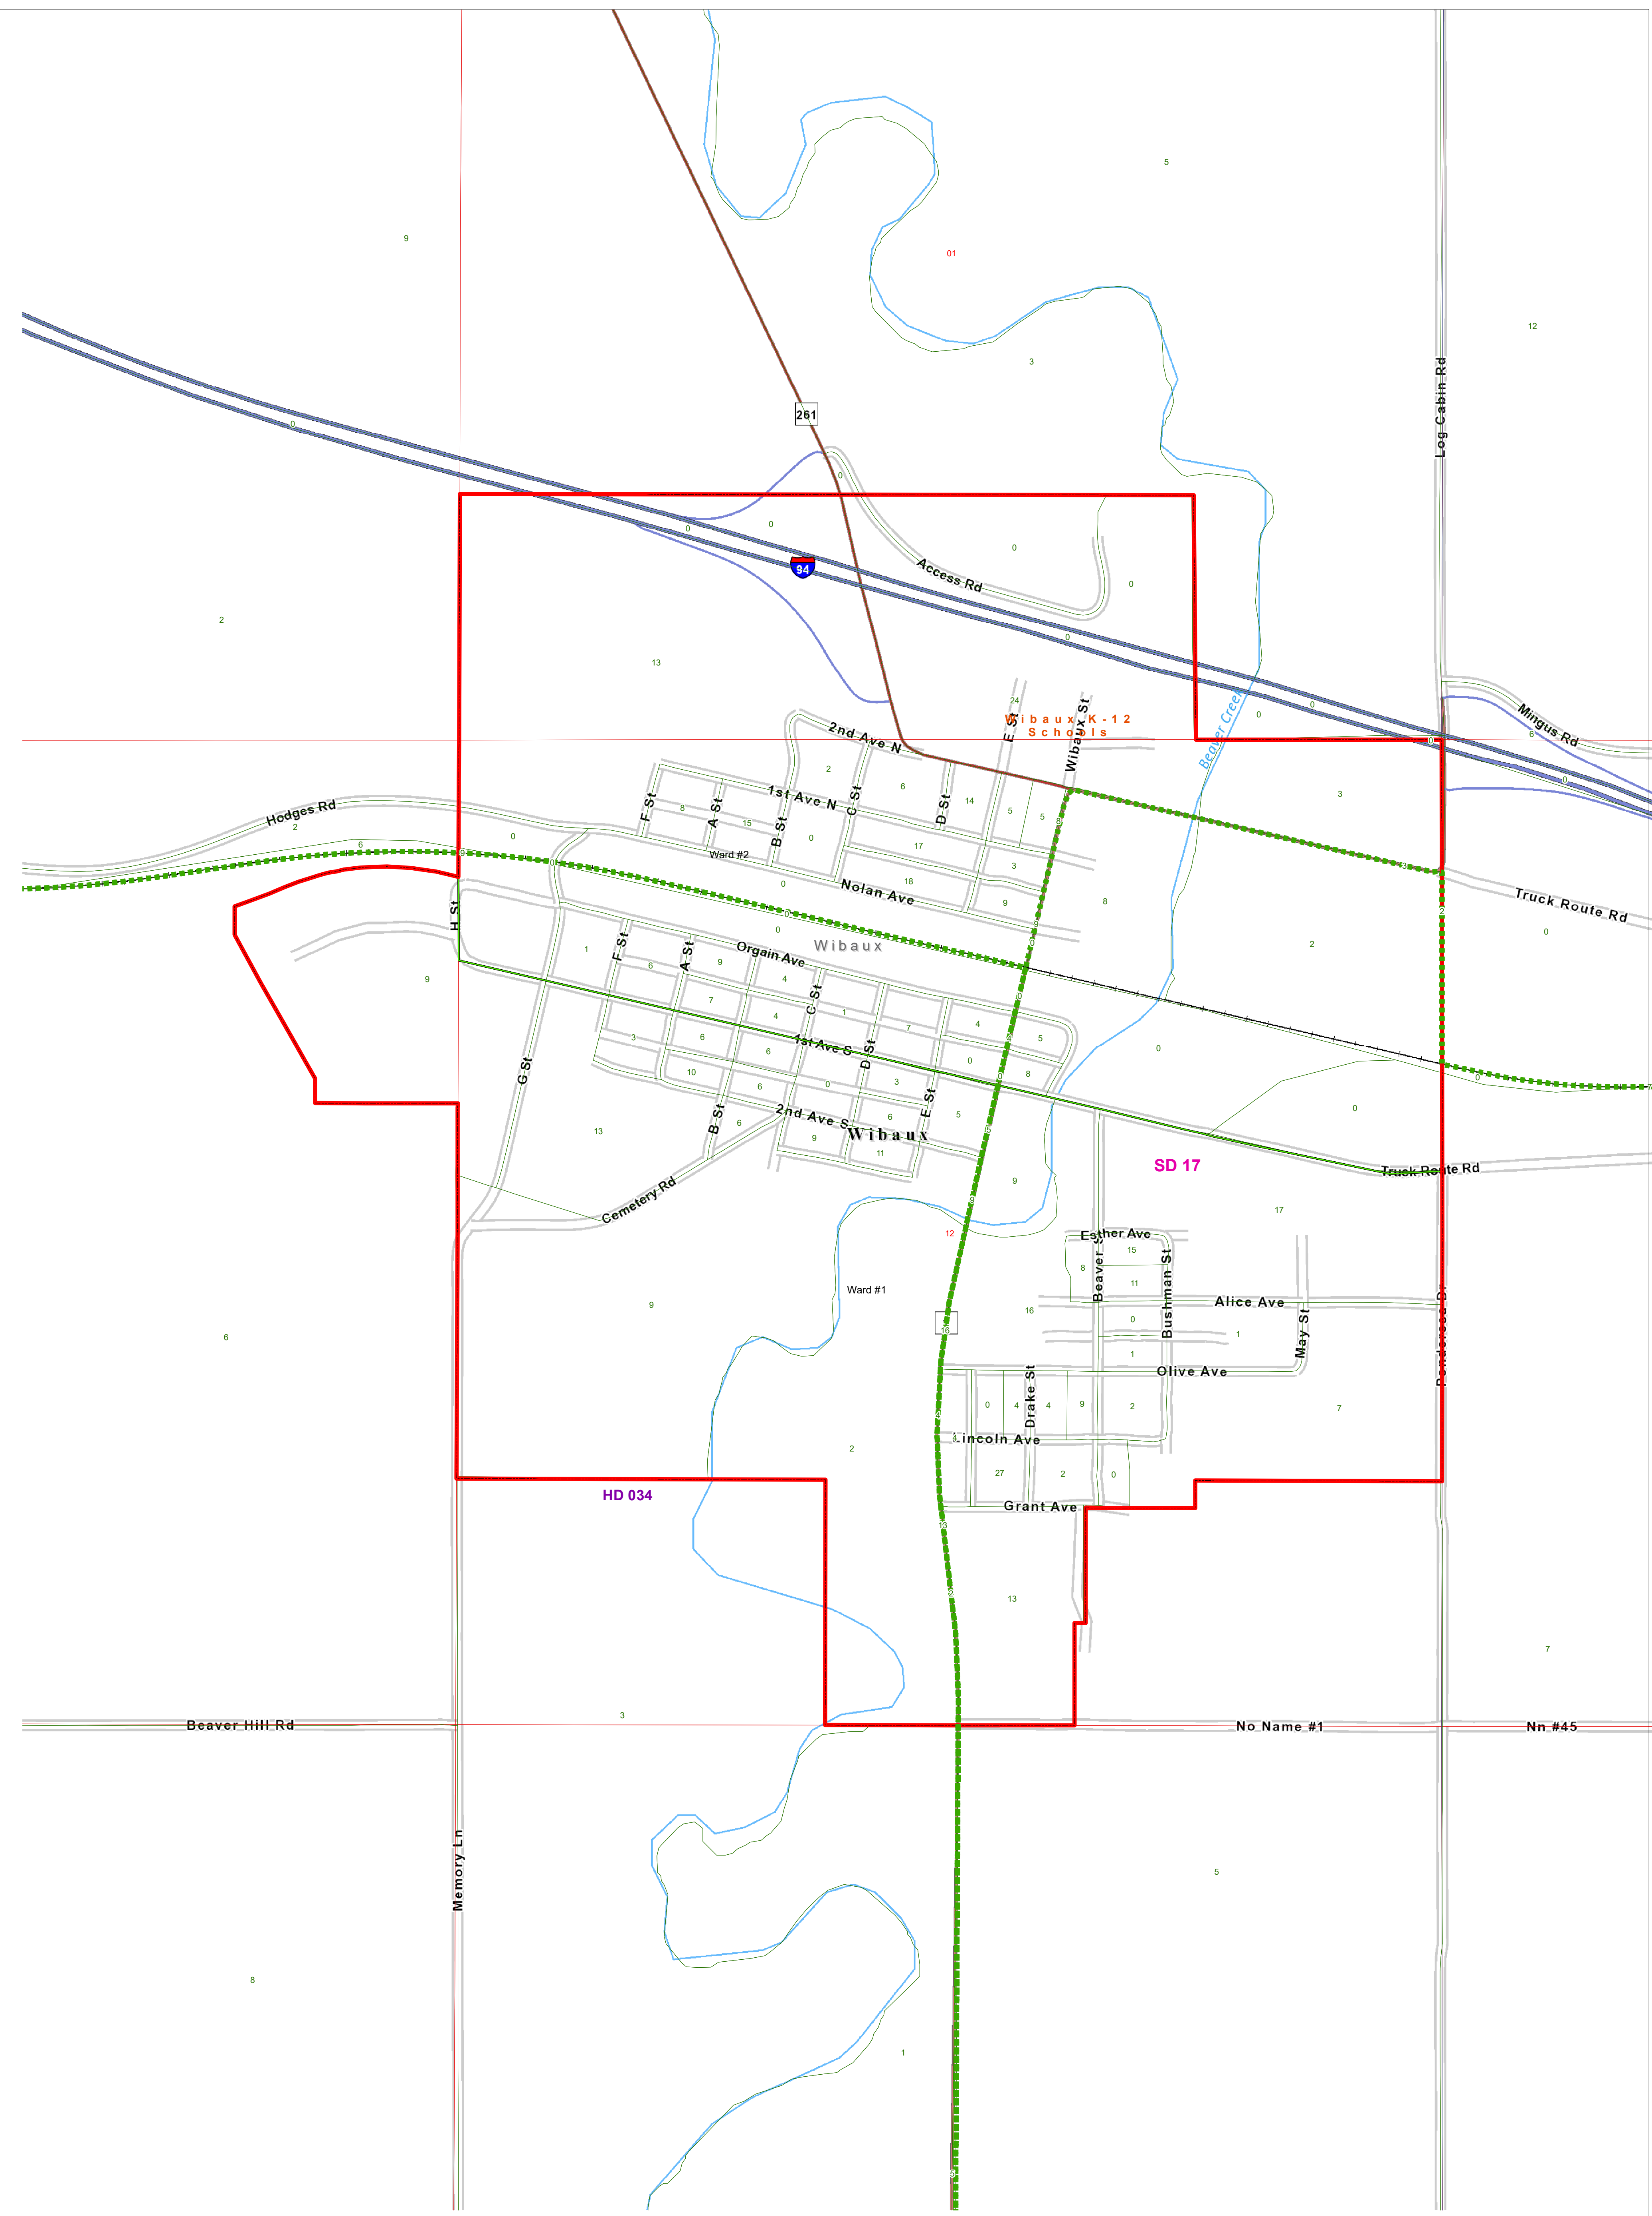

County Commissioner Districts with 2020 Census Population

Wibaux, Wibaux County

- County Commissioner Districts
- Voting Precincts
- Senate
- House
- Tribal Nations Reservations
- Secondary School Districts
- Elementary School Districts
- Unified (K-12) School Districts
- Incorporated Cities and Towns
- Wards
- Township Boundary
- Sections
- 2020 Census Blocks with Total Population Labeled in Green

Voting Precincts
 Montana State Library
 Created on 3/14/2023
 Meghan Burns | GeoEnabledElections@mt.gov
<https://geoenabled-elections-montana.hub.arcgis.com/>