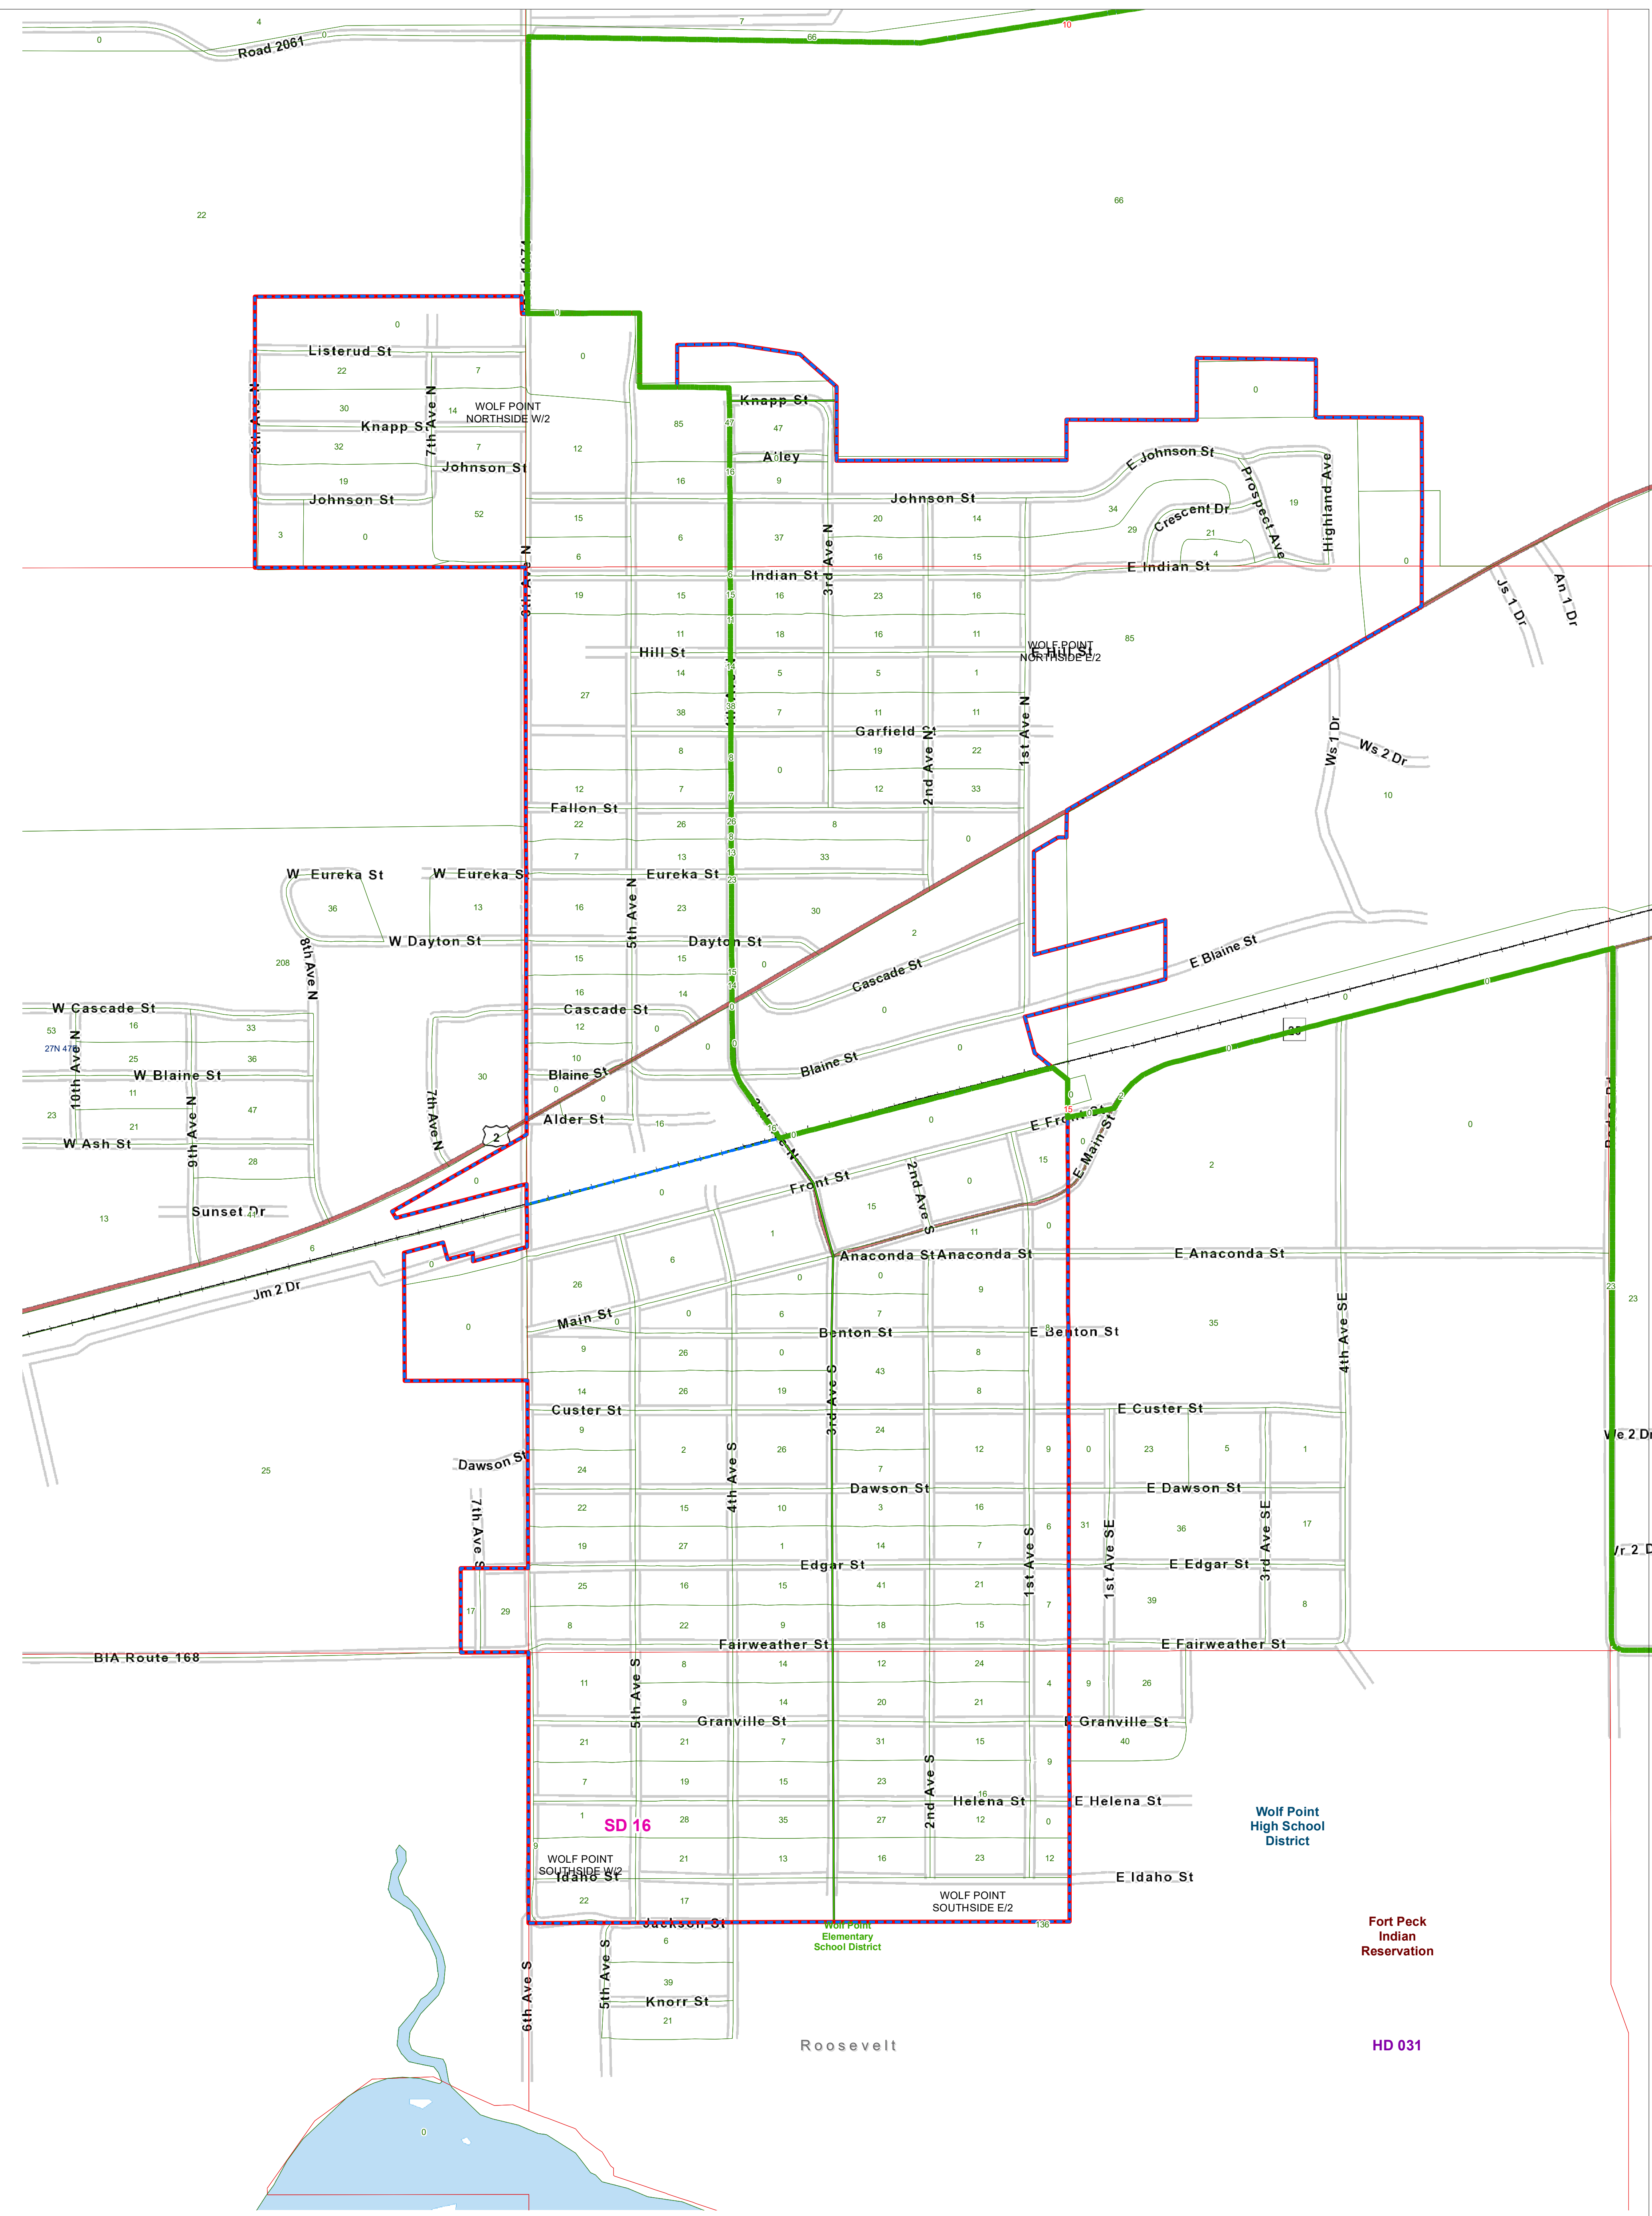

# County Commissioner Districts with 2020 Census Population

## Wolf Point, Roosevelt County

- County Commissioner Districts
- Tribal Nations Reservations
- Incorporated Cities and Towns
- 2020 Census Blocks with Total Population Labeled in Green
- Voting Precincts
- Secondary School Districts
- Wards
- Township Boundary
- Senate
- Elementary School Districts
- Sections
- House
- Unified (K-12) School Districts