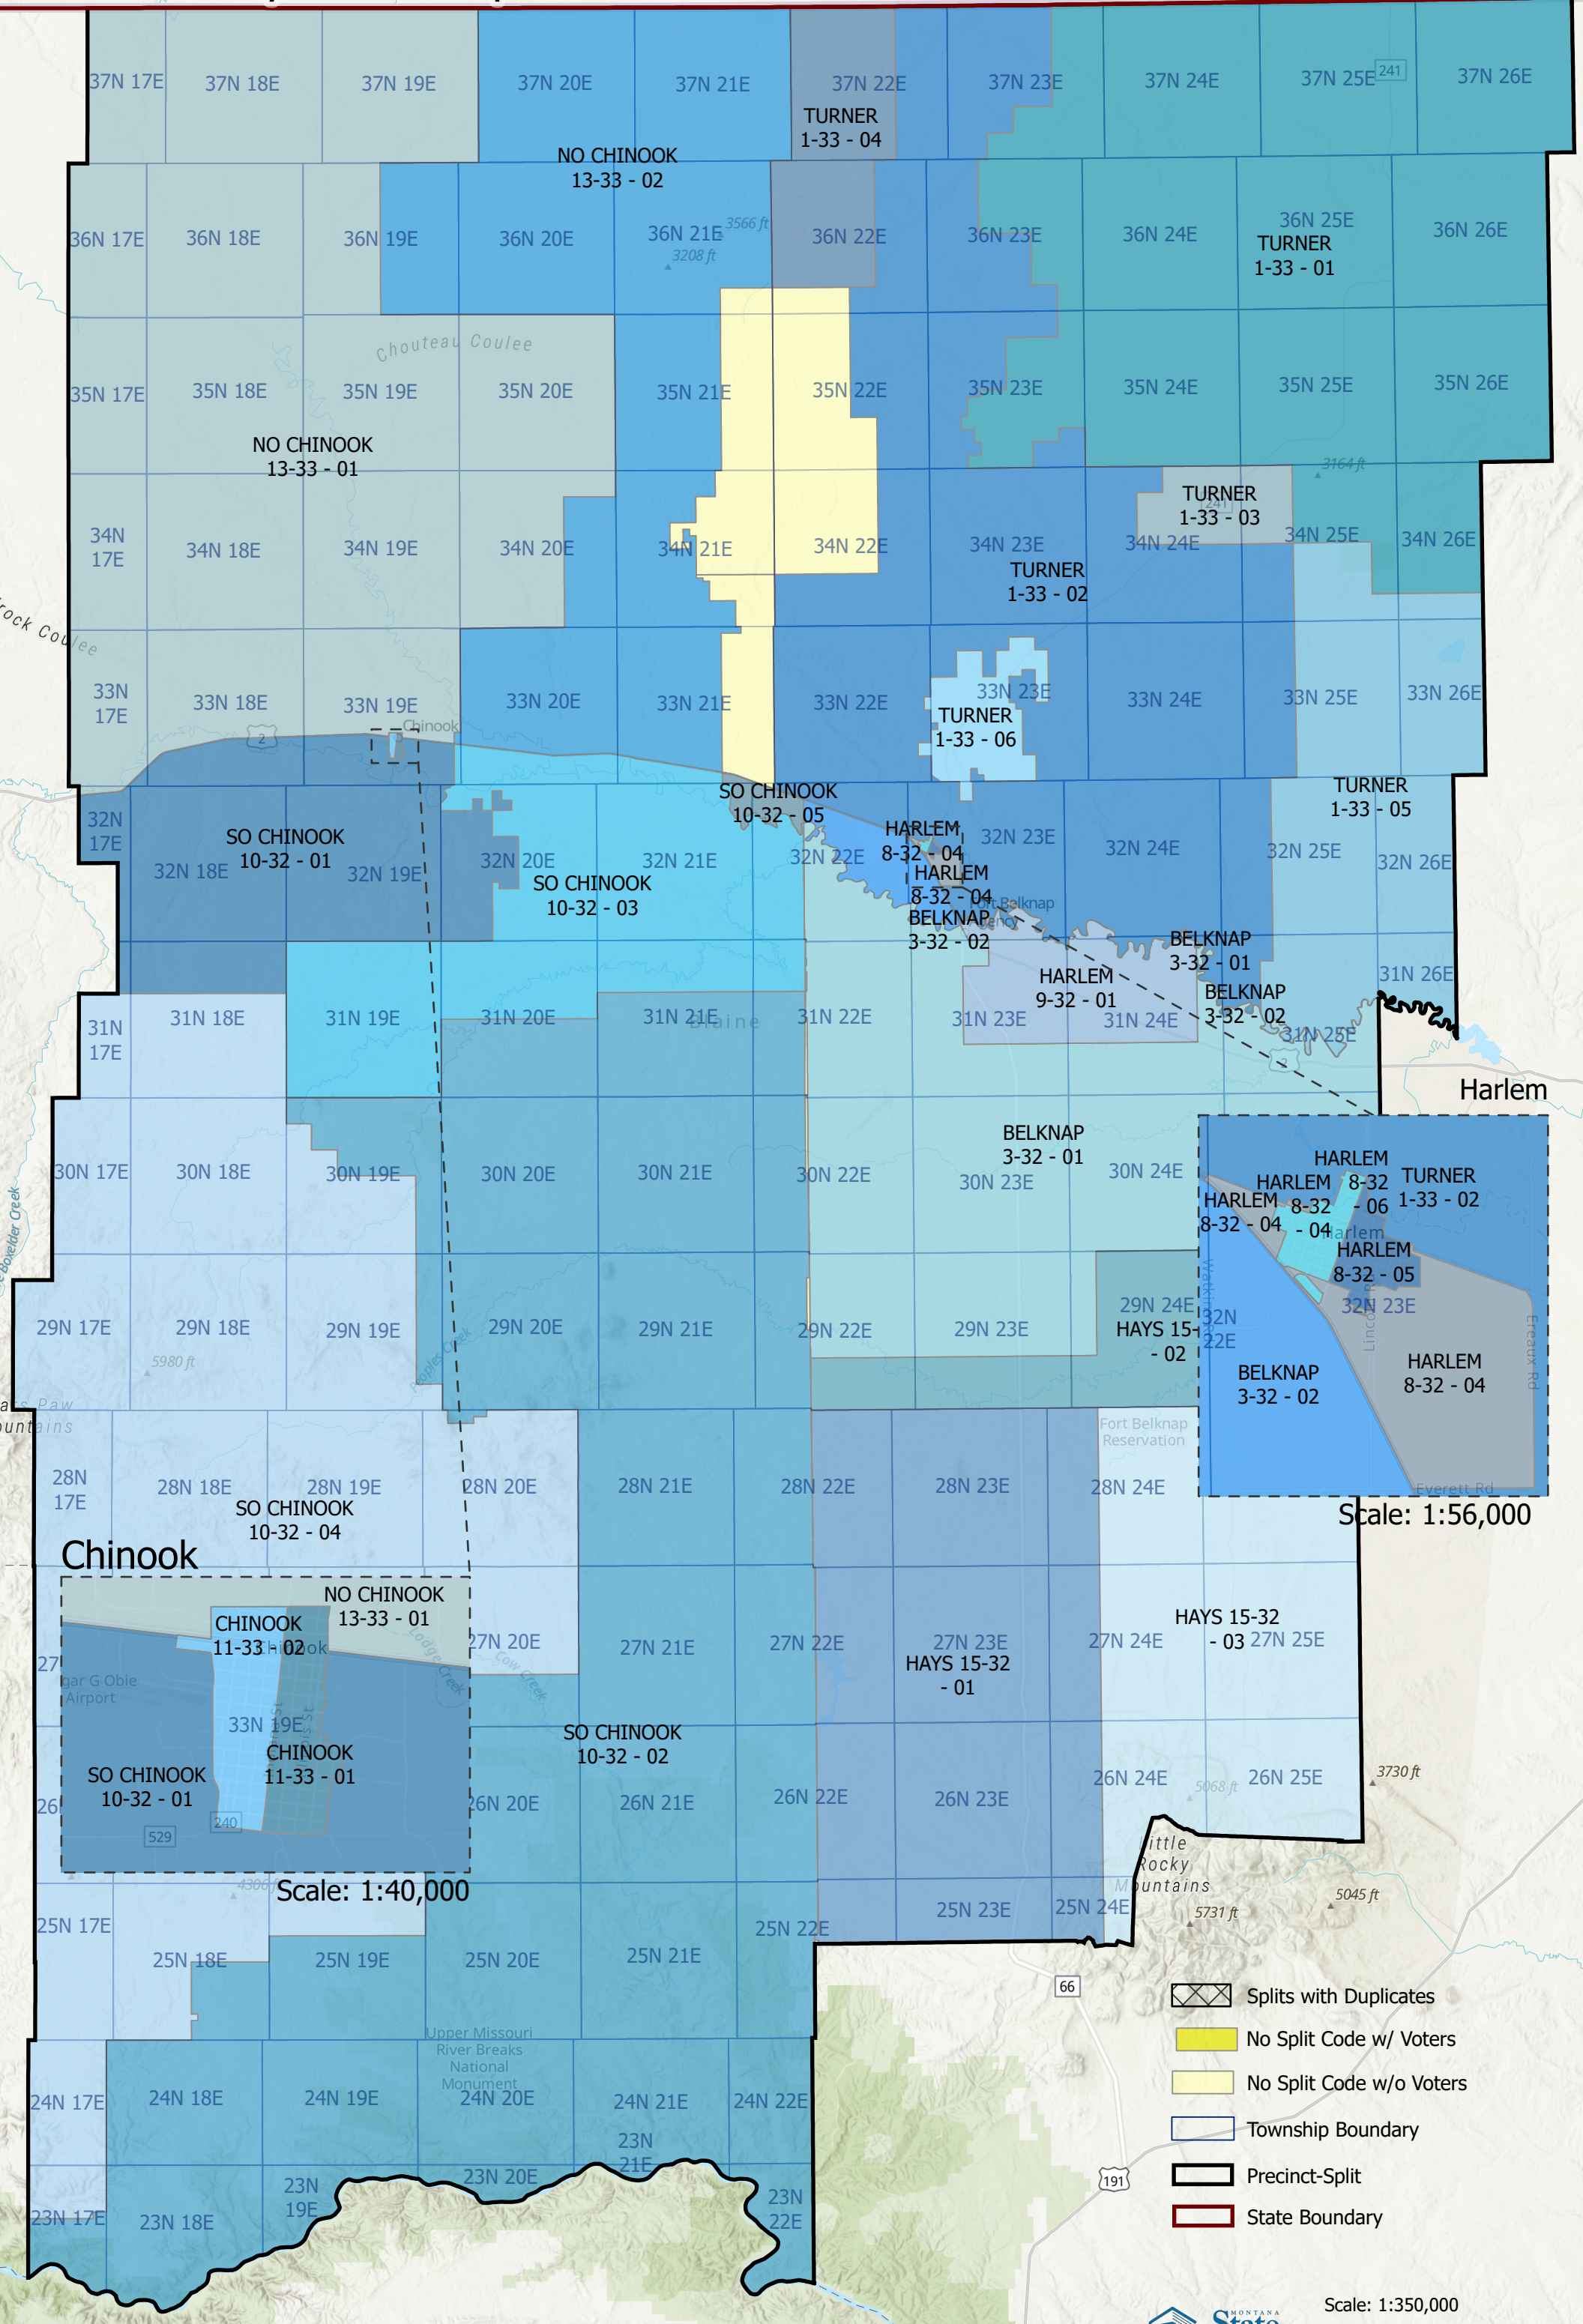

# Blaine County Precinct-Splits

Scale: 1:56,000

Scale: 1:40,000

Scale: 1:350,000

Date Created: 5/5/2022