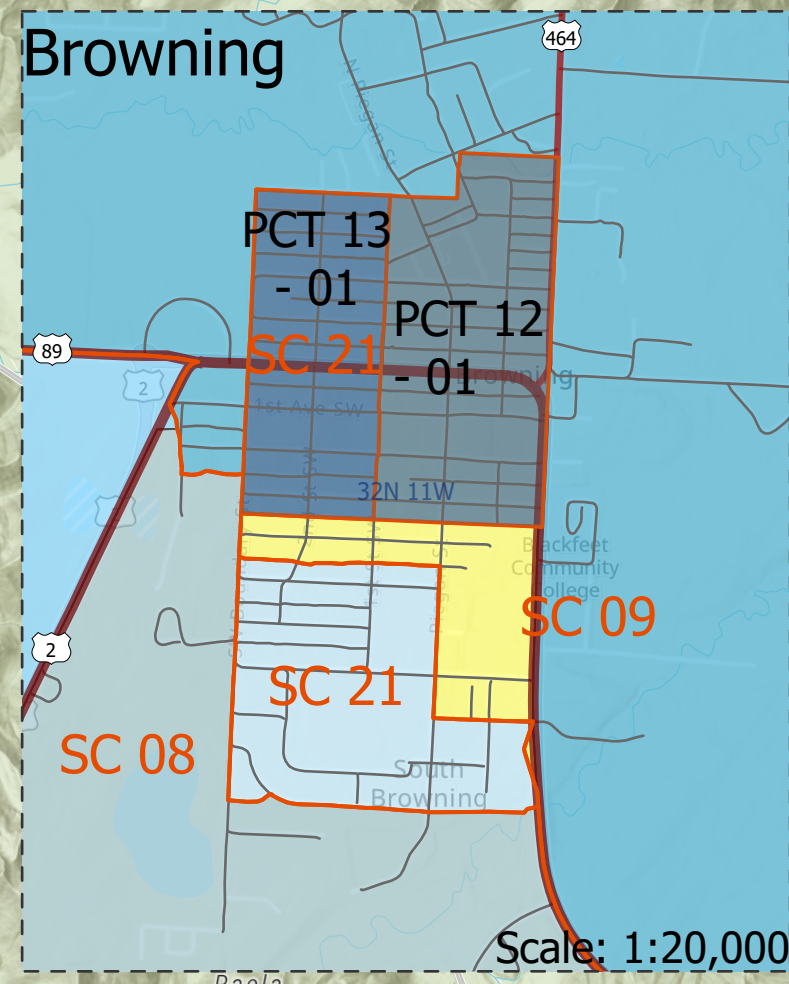

# Glacier County Precinct Splits

- City
- Undefined Precinct Split
- State Boundary
- County Boundary
- Soil Conservation Districts
- Precinct Split

Scale: 1:160,000  
Date Created: 6/8/2023