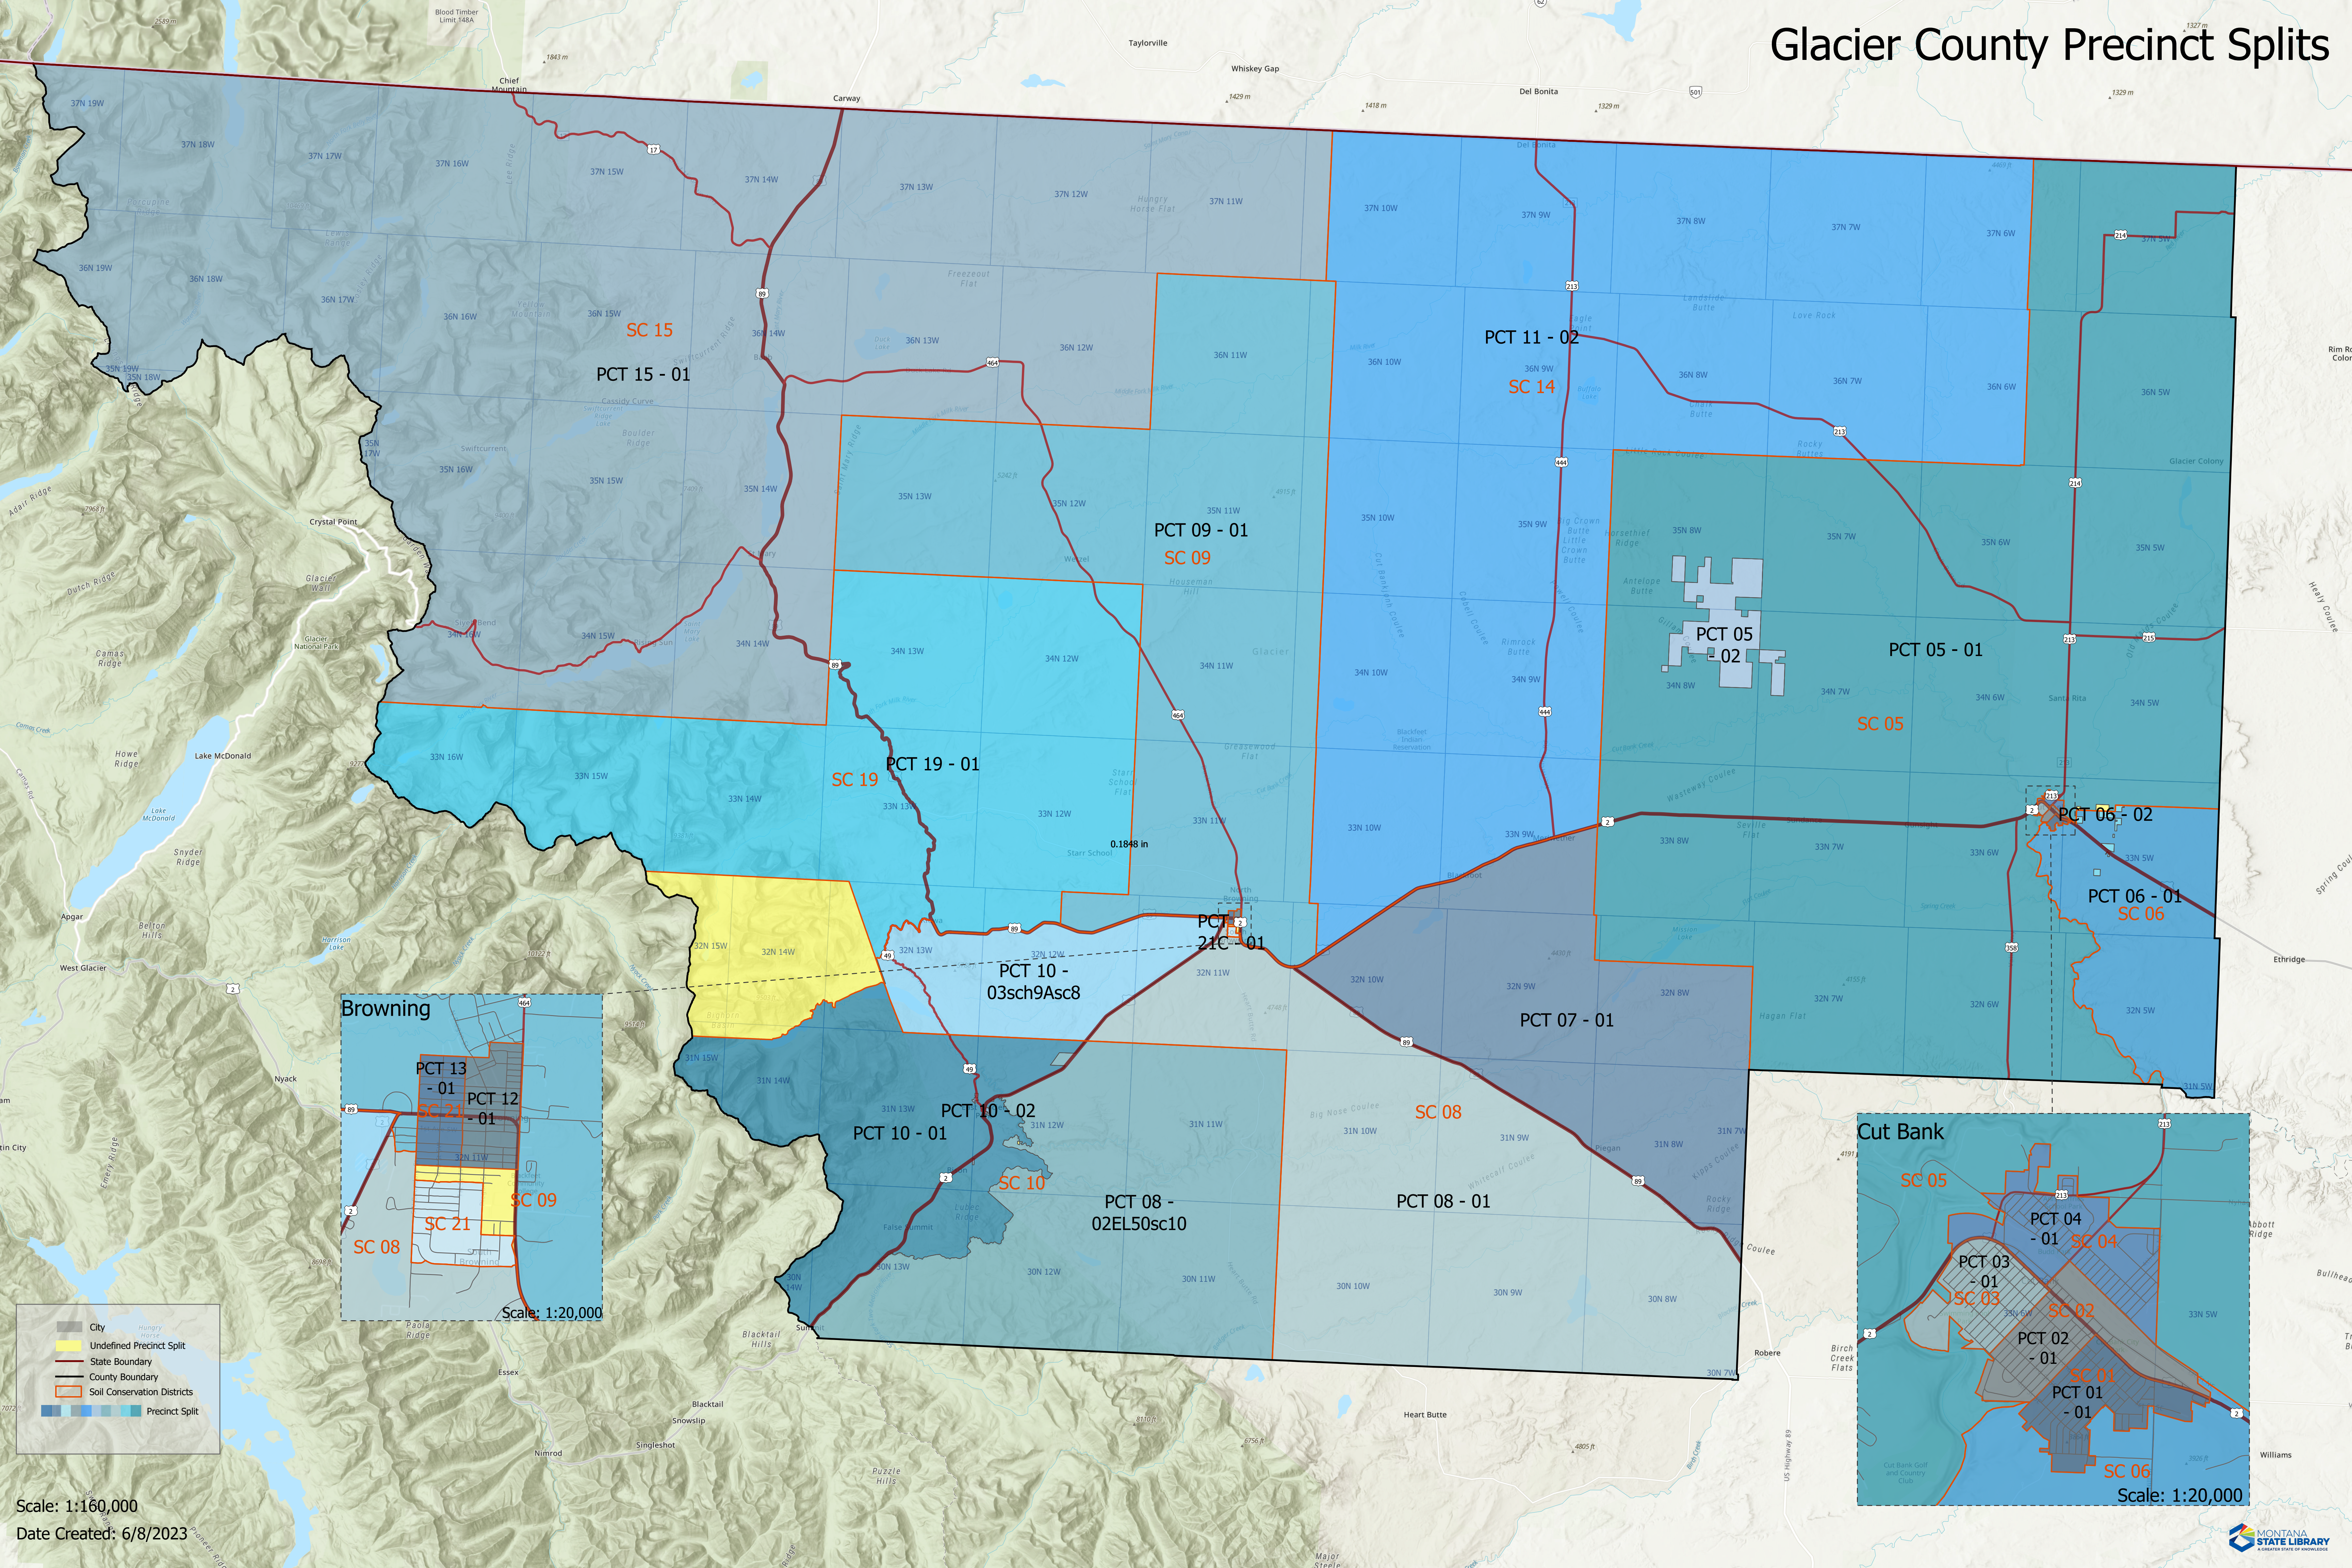

# Glacier County Precinct Splits

- City
- Undefined Precinct Split
- State Boundary
- County Boundary
- Soil Conservation Districts
- Precinct Split

Scale: 1:160,000  
Date Created: 6/8/2023