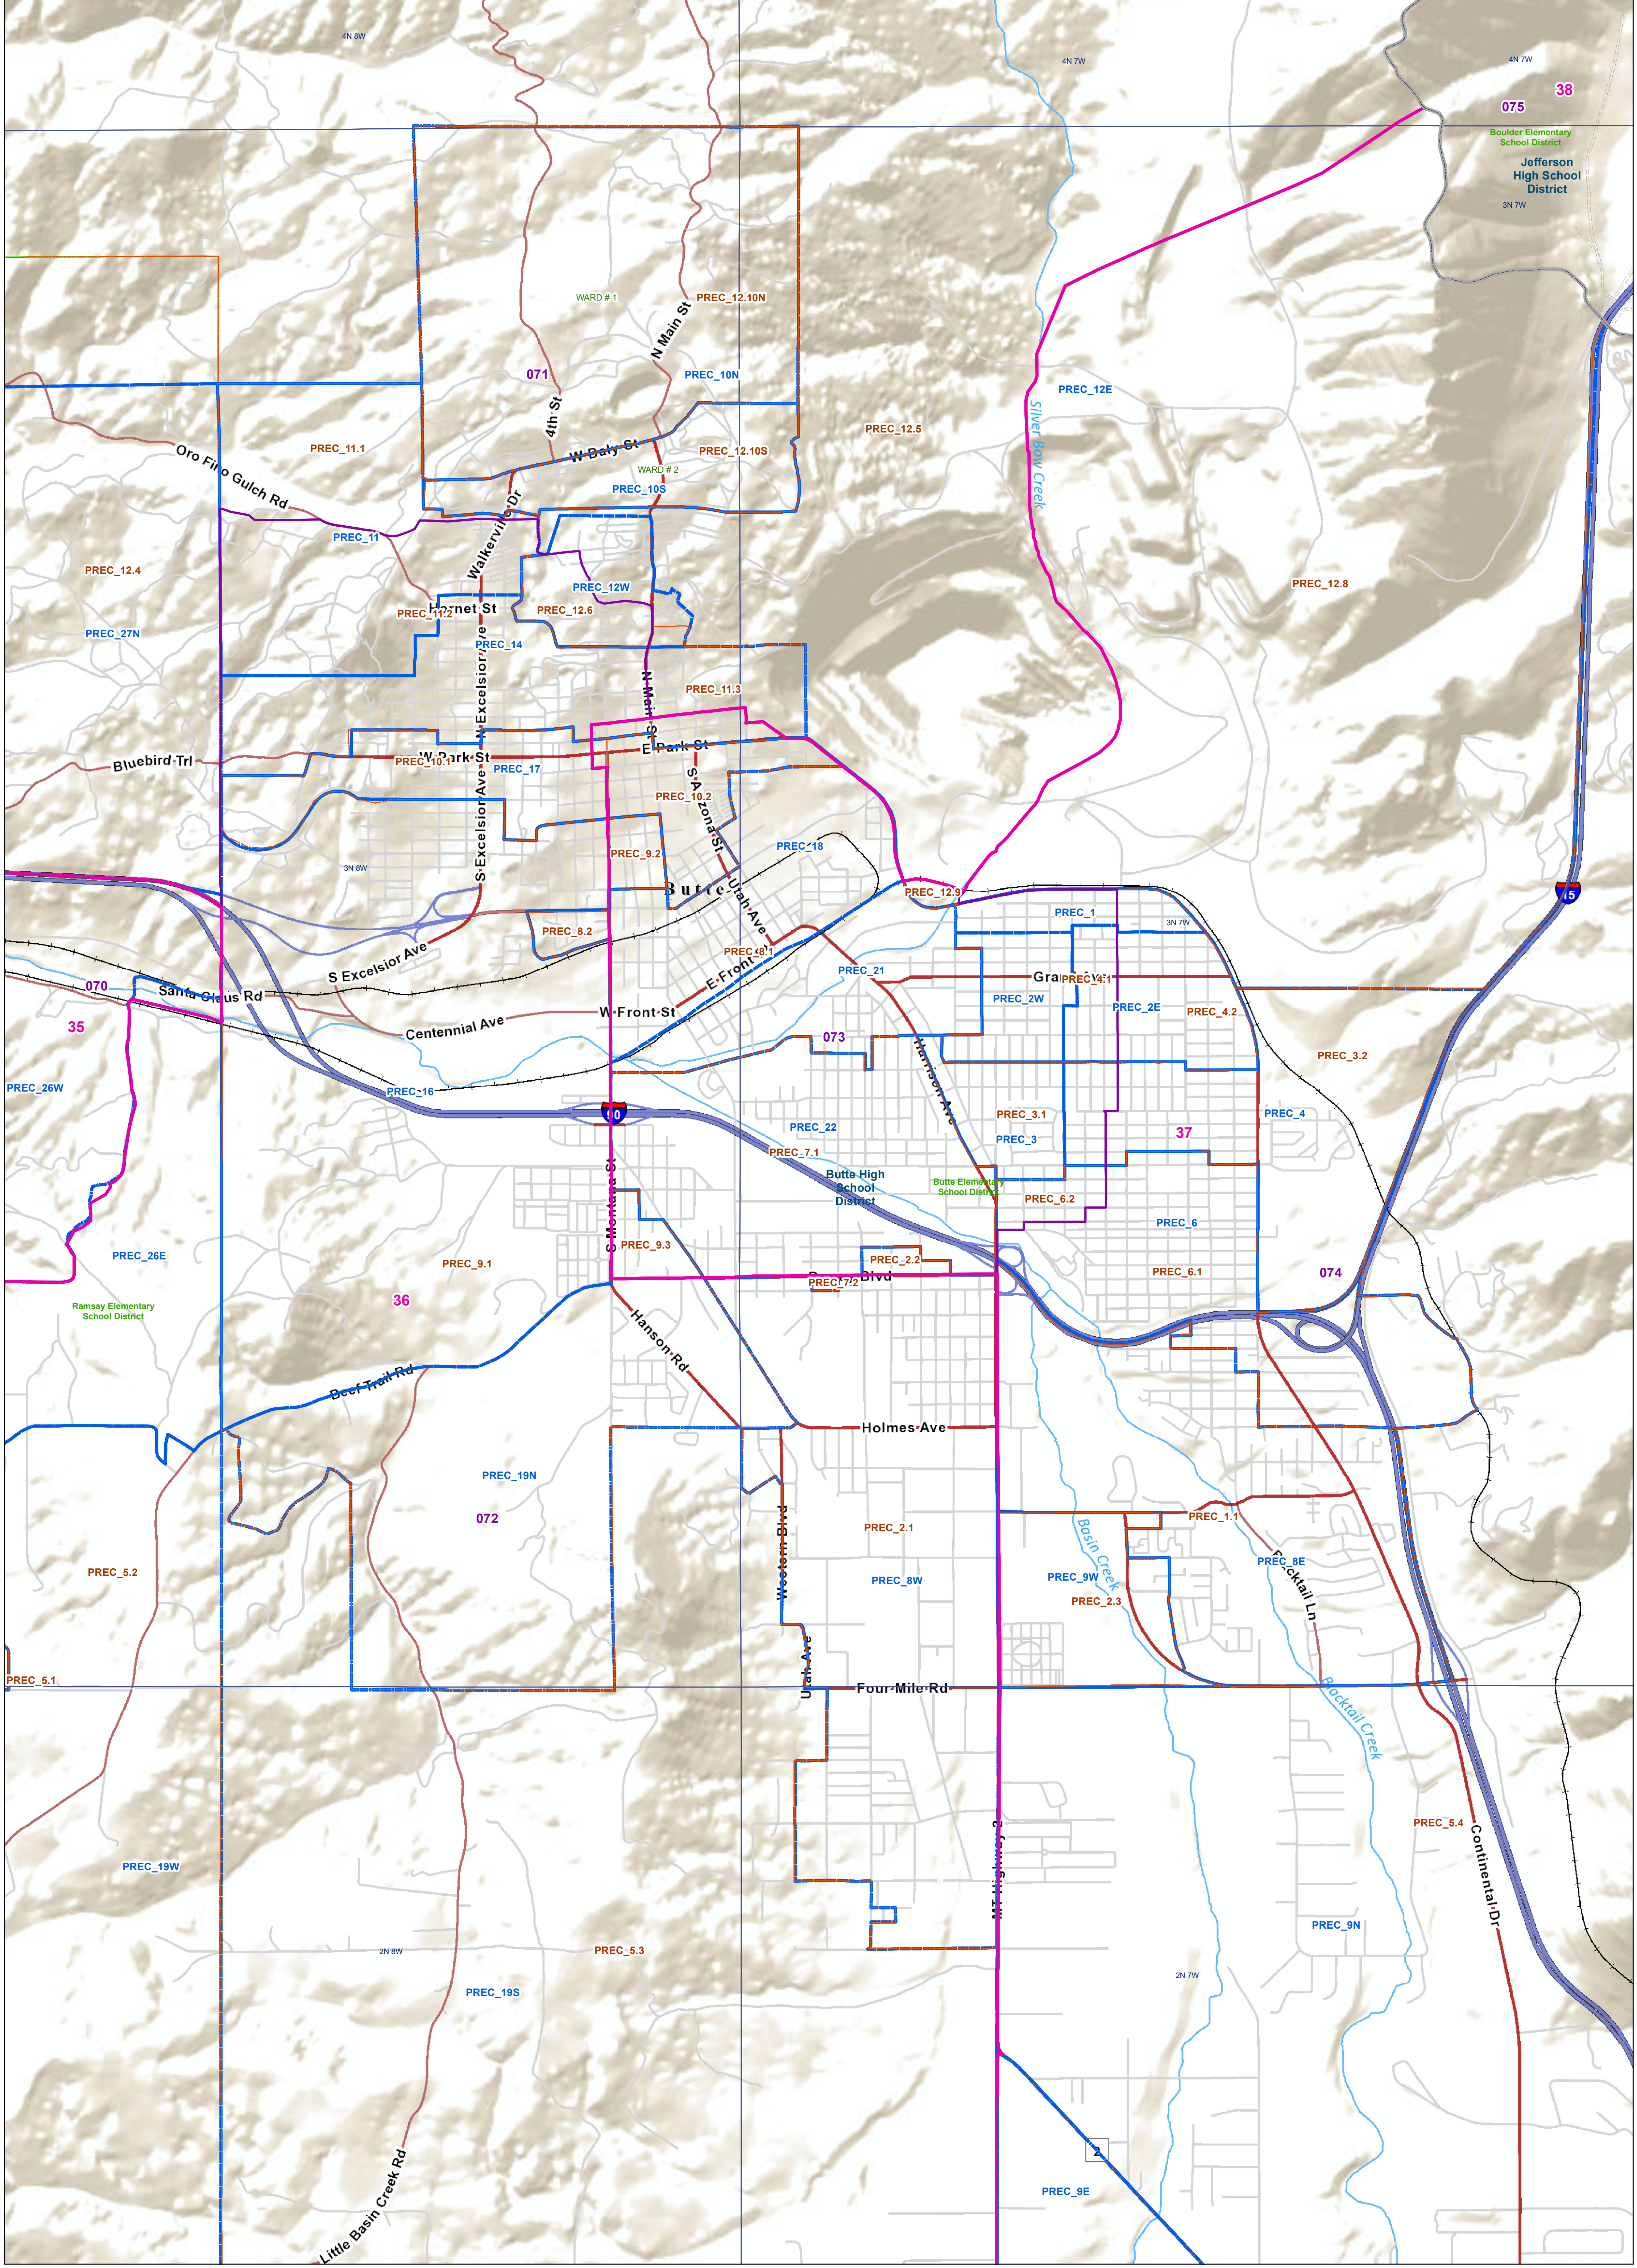

Butte-Silver Bow County Voting Precincts and Legislative Districts

- Voting Precincts
- Senate
- Proposed New Voting Precincts
- House
- Incorporated Cities and Towns
- Wards
- Tribal Nations Reservations
- Secondary School Districts
- Elementary School Districts
- Unified (K-12) School Districts
- Township Boundary

Voting Precincts
 Montana State Library
 Created on 6/13/2023
 Meghan Burns | GeoEnabledElections@mt.gov
<https://geoenabled-elections-montana.hub.arcgis.com/>