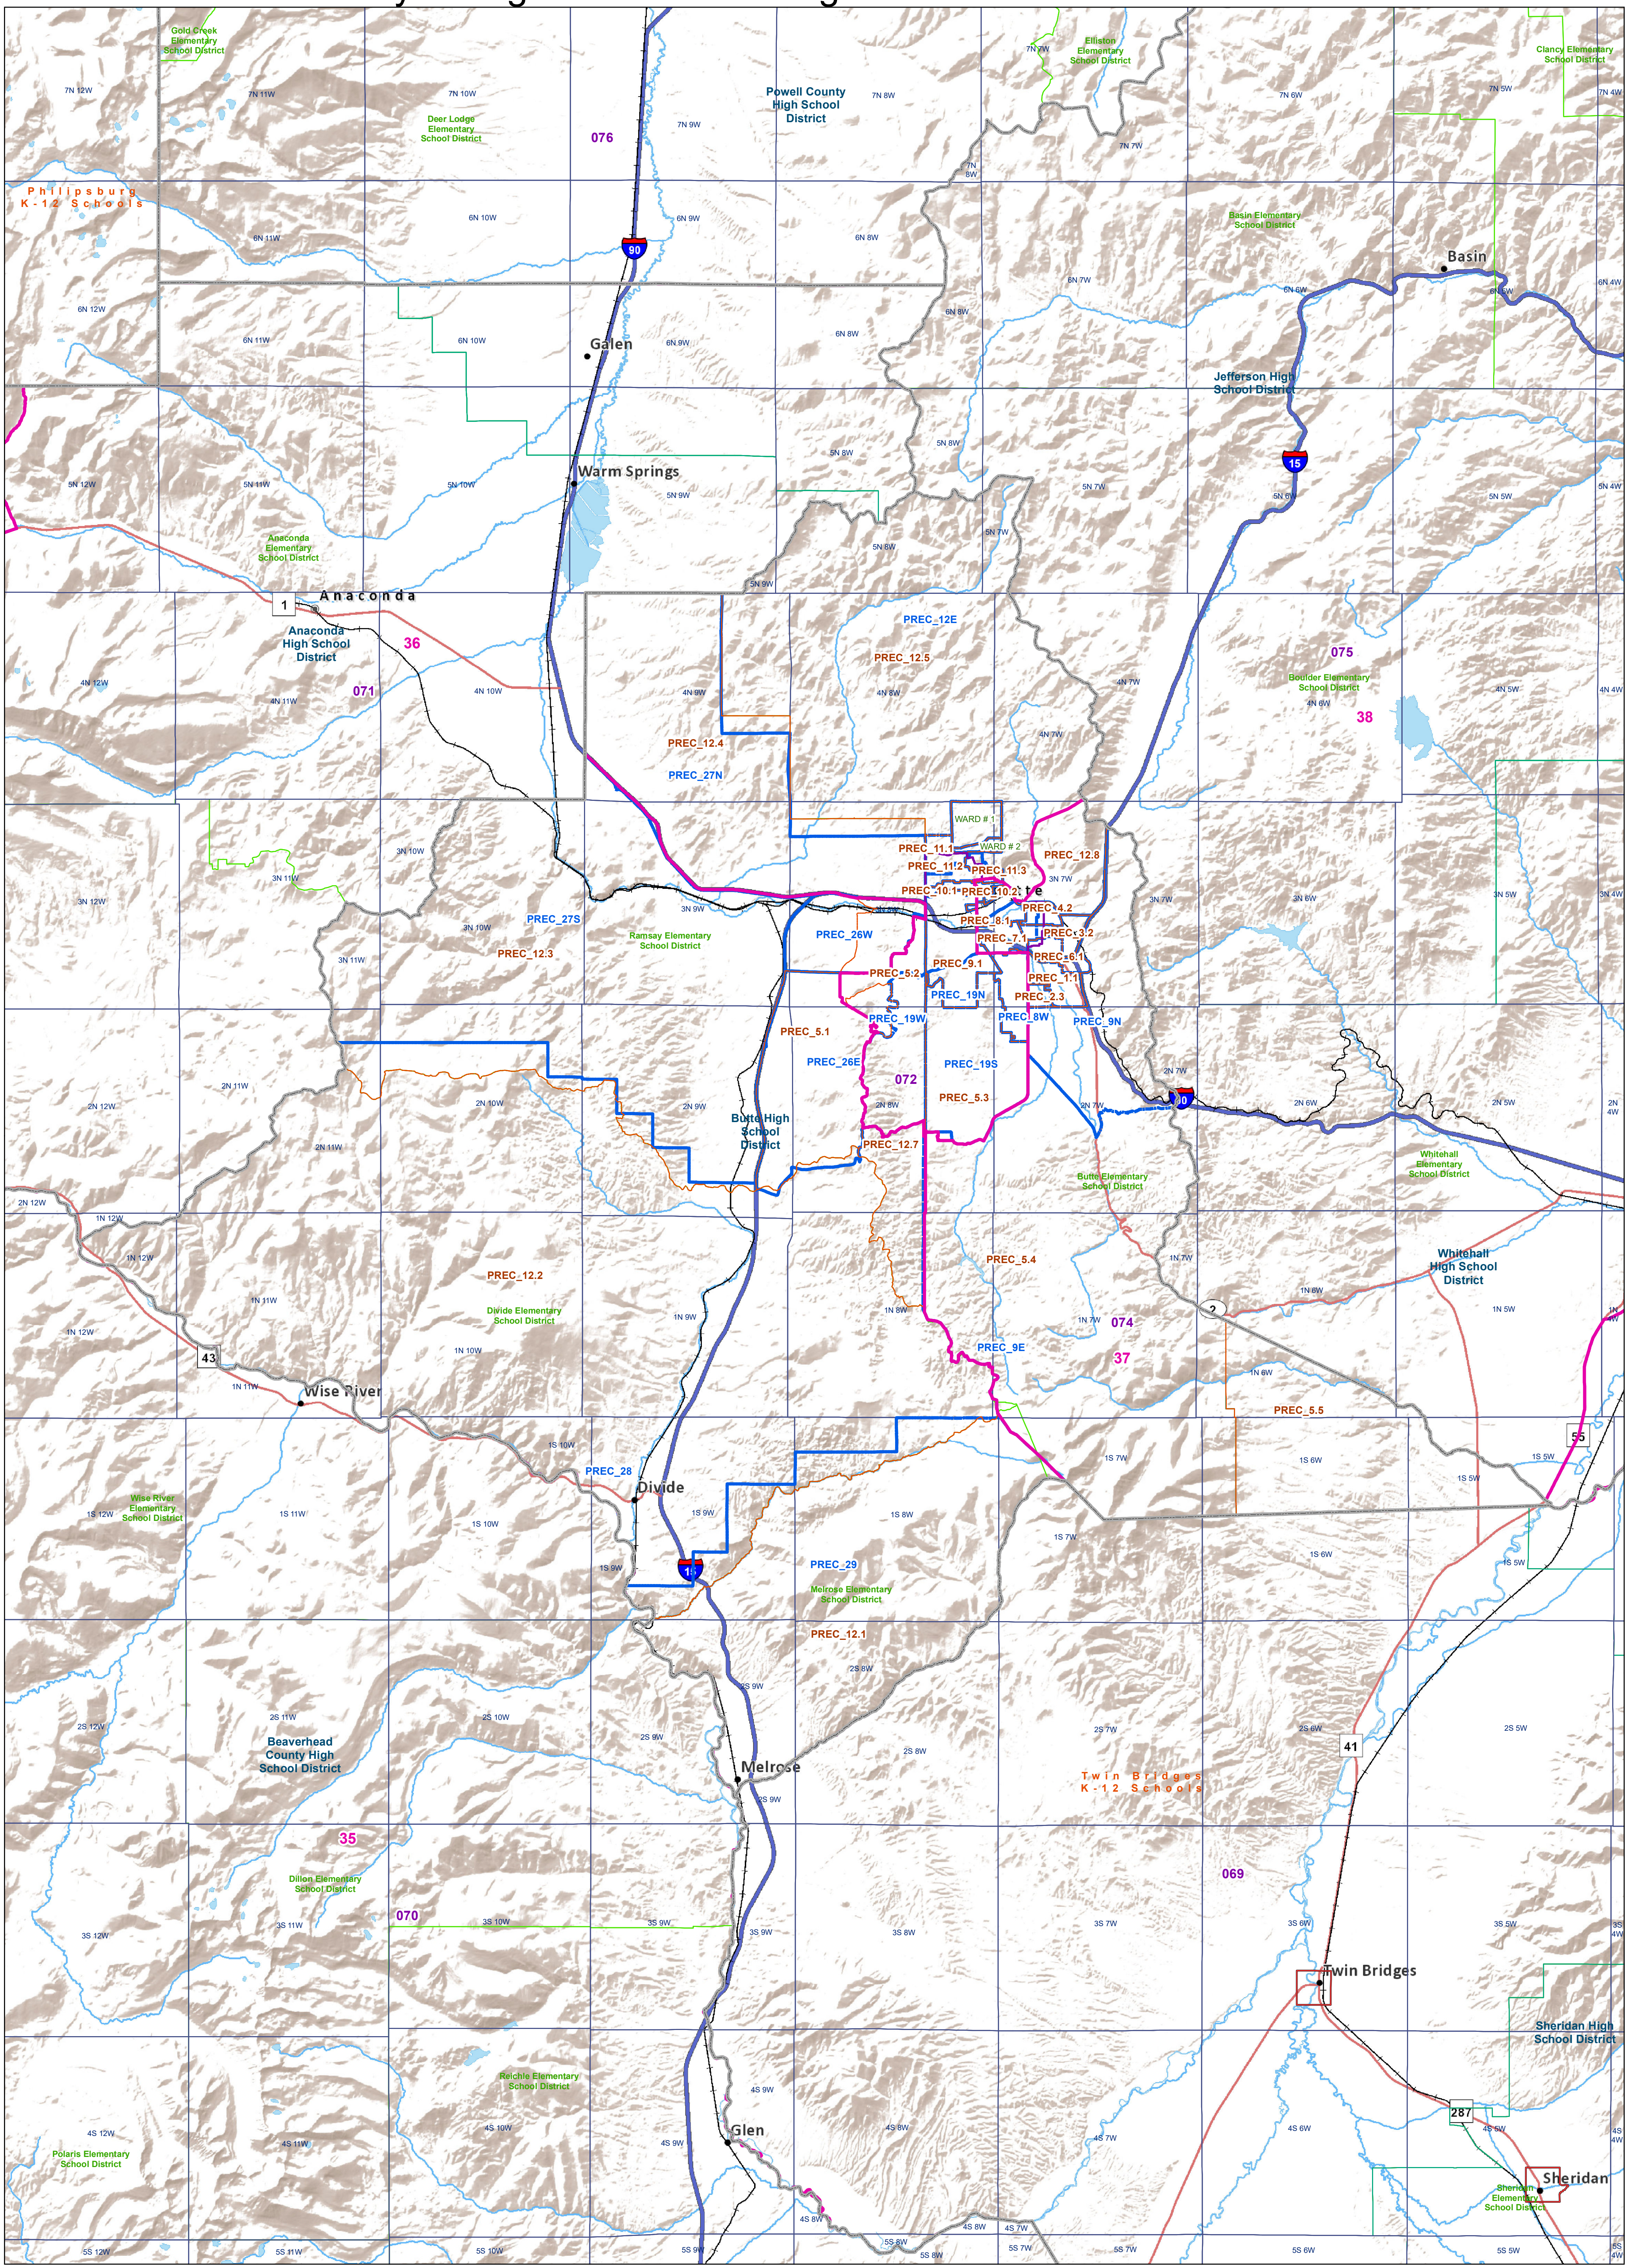

# Butte-Silver Bow County Voting Precincts and Legislative Districts

- Voting Precincts
- Incorporated Cities and Towns
- Secondary School Districts
- Township Boundary
- Senate
- Wards
- Proposed New Voting Precincts
- Tribal Nations Reservations
- Elementary School Districts
- Unified (K-12) School Districts
- House

Voting Precincts  
 Montana State Library  
 Created on 6/13/2023  
 Meghan Burns | GeoEnabledElections@mt.gov  
<https://geoenabled-elections-montana.hub.arcgis.com/>