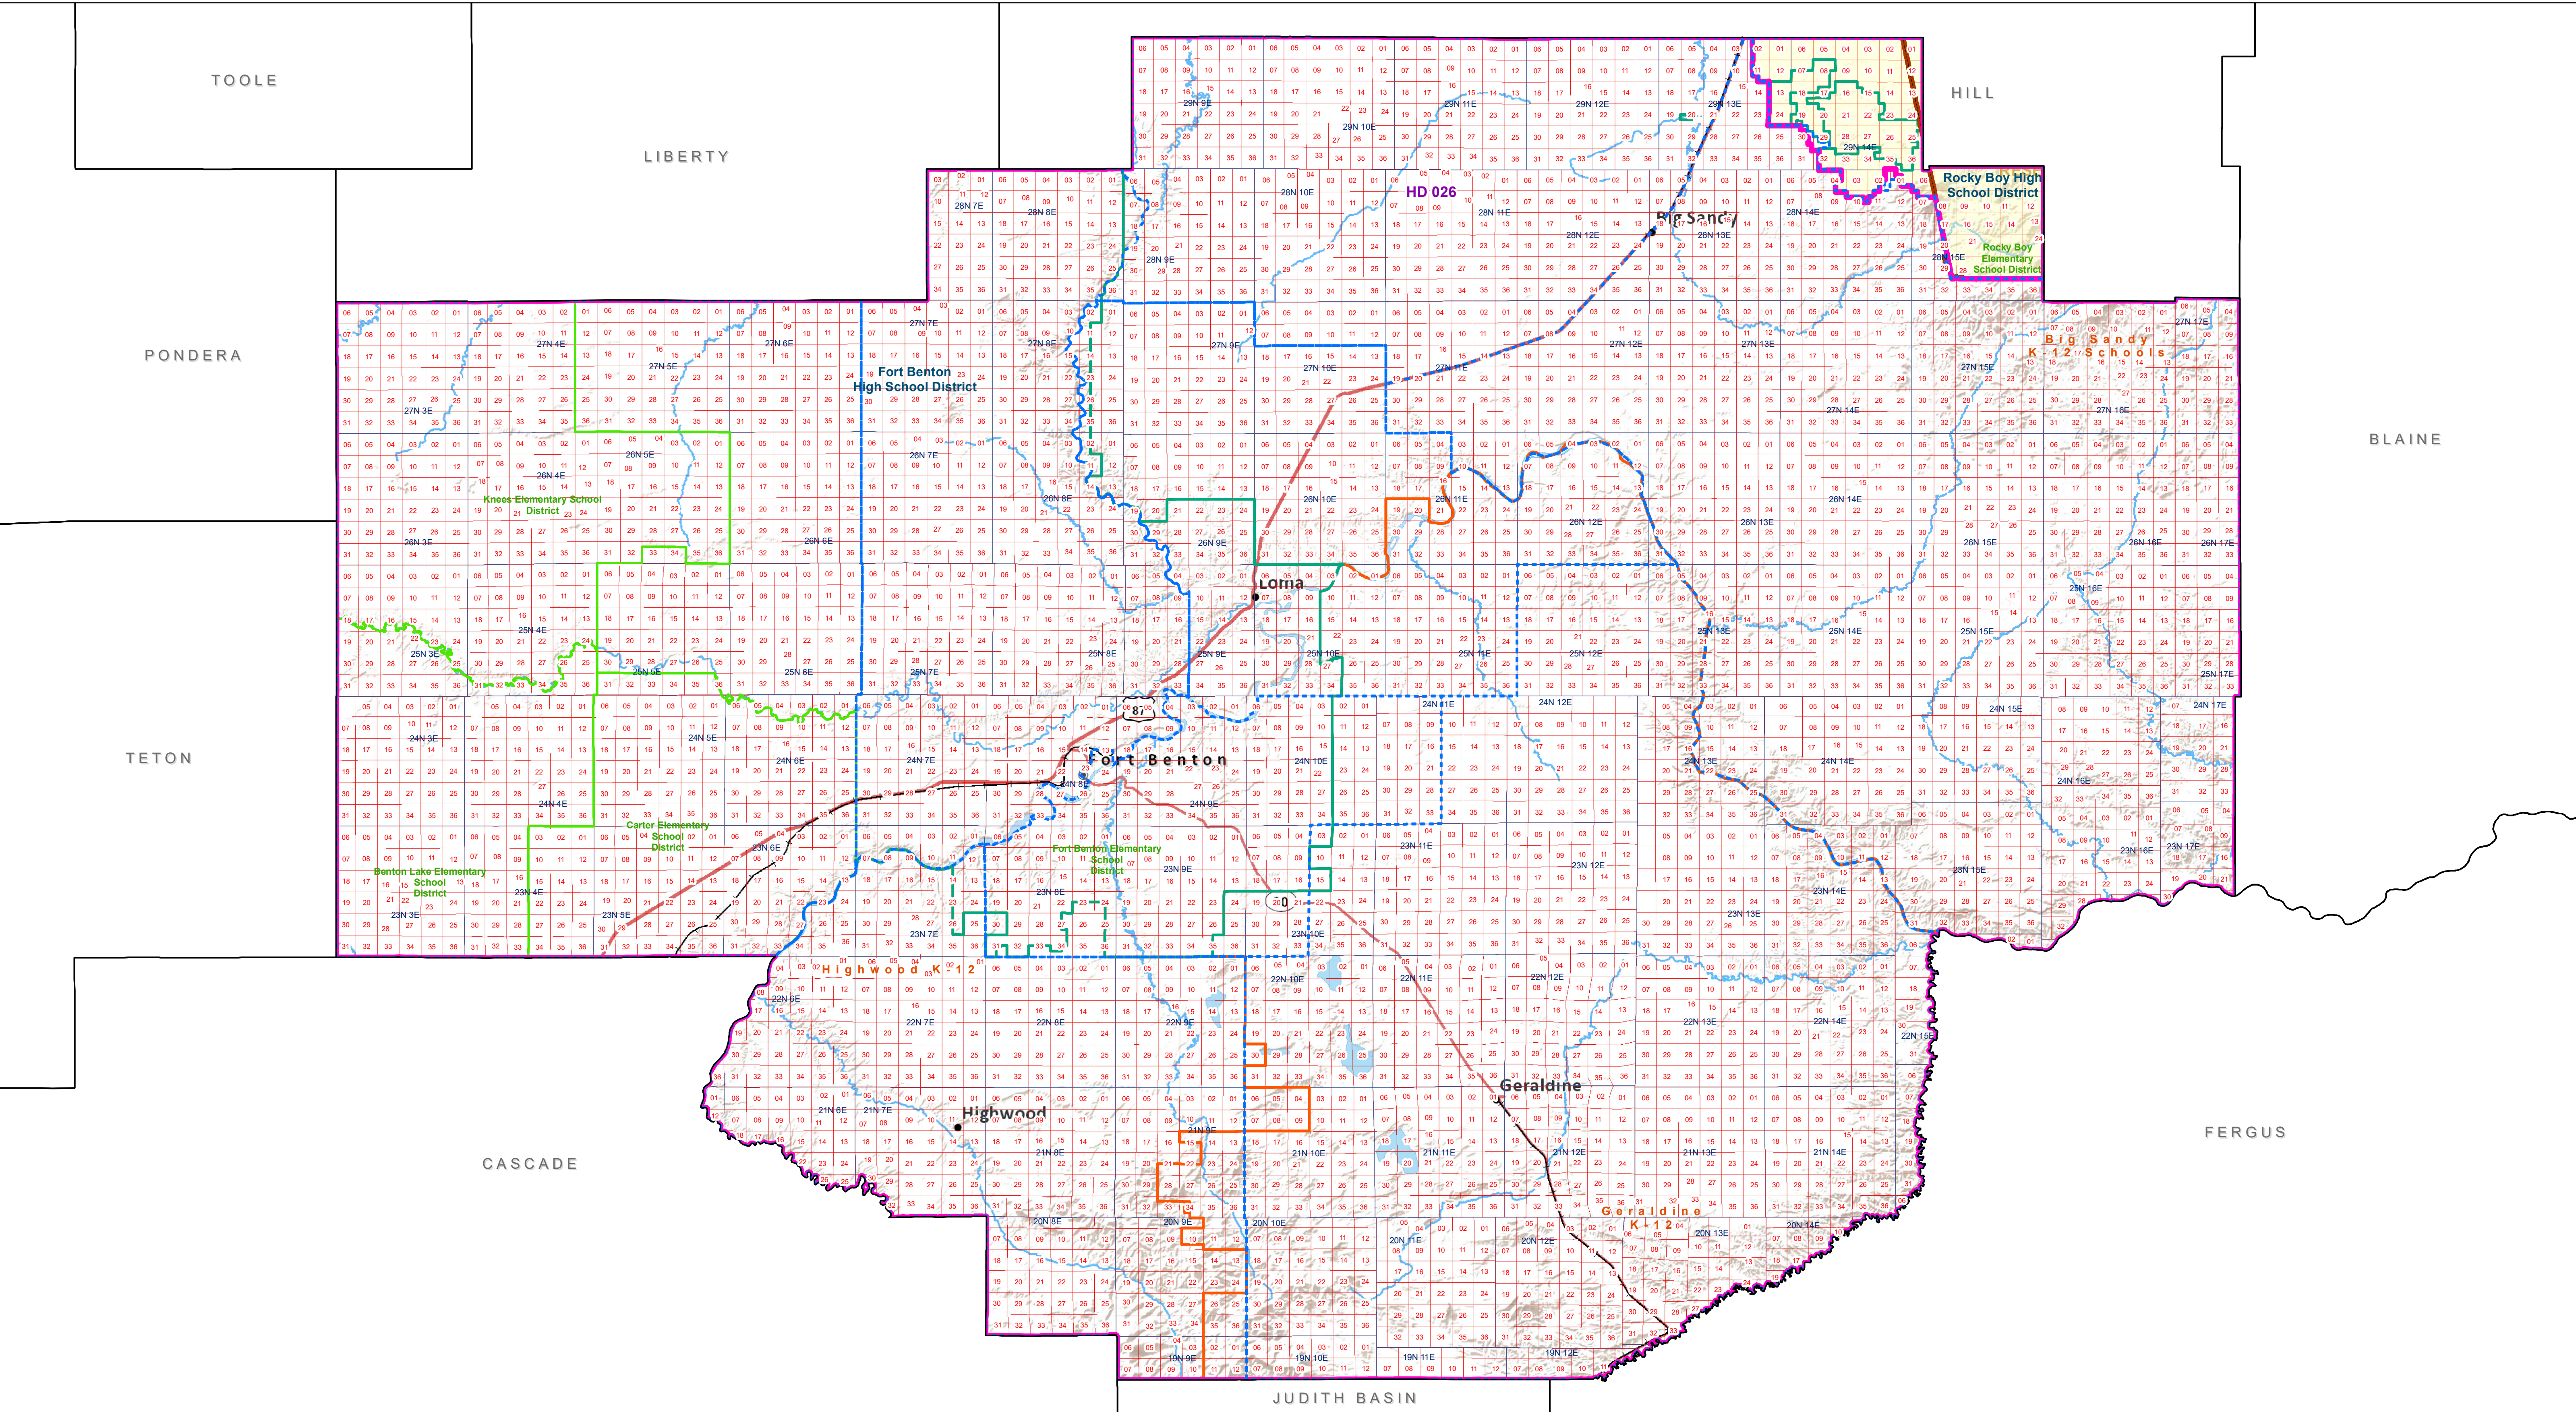

Chouteau County Voting Precincts and Legislative Districts

- Voting Precincts
- Senate
- Secondary School Districts
- Township Boundary
- House
- Elementary School Districts
- Sections
- Tribal Nations Reservations
- Unified (K-12) School Districts

Chouteau County Districts
 Montana State Library
 Created on 3/13/2023
 Meghan Burns | GeoEnabledElections@mt.gov
<https://geoenabled-elections-montana.hub.arcgis.com/>