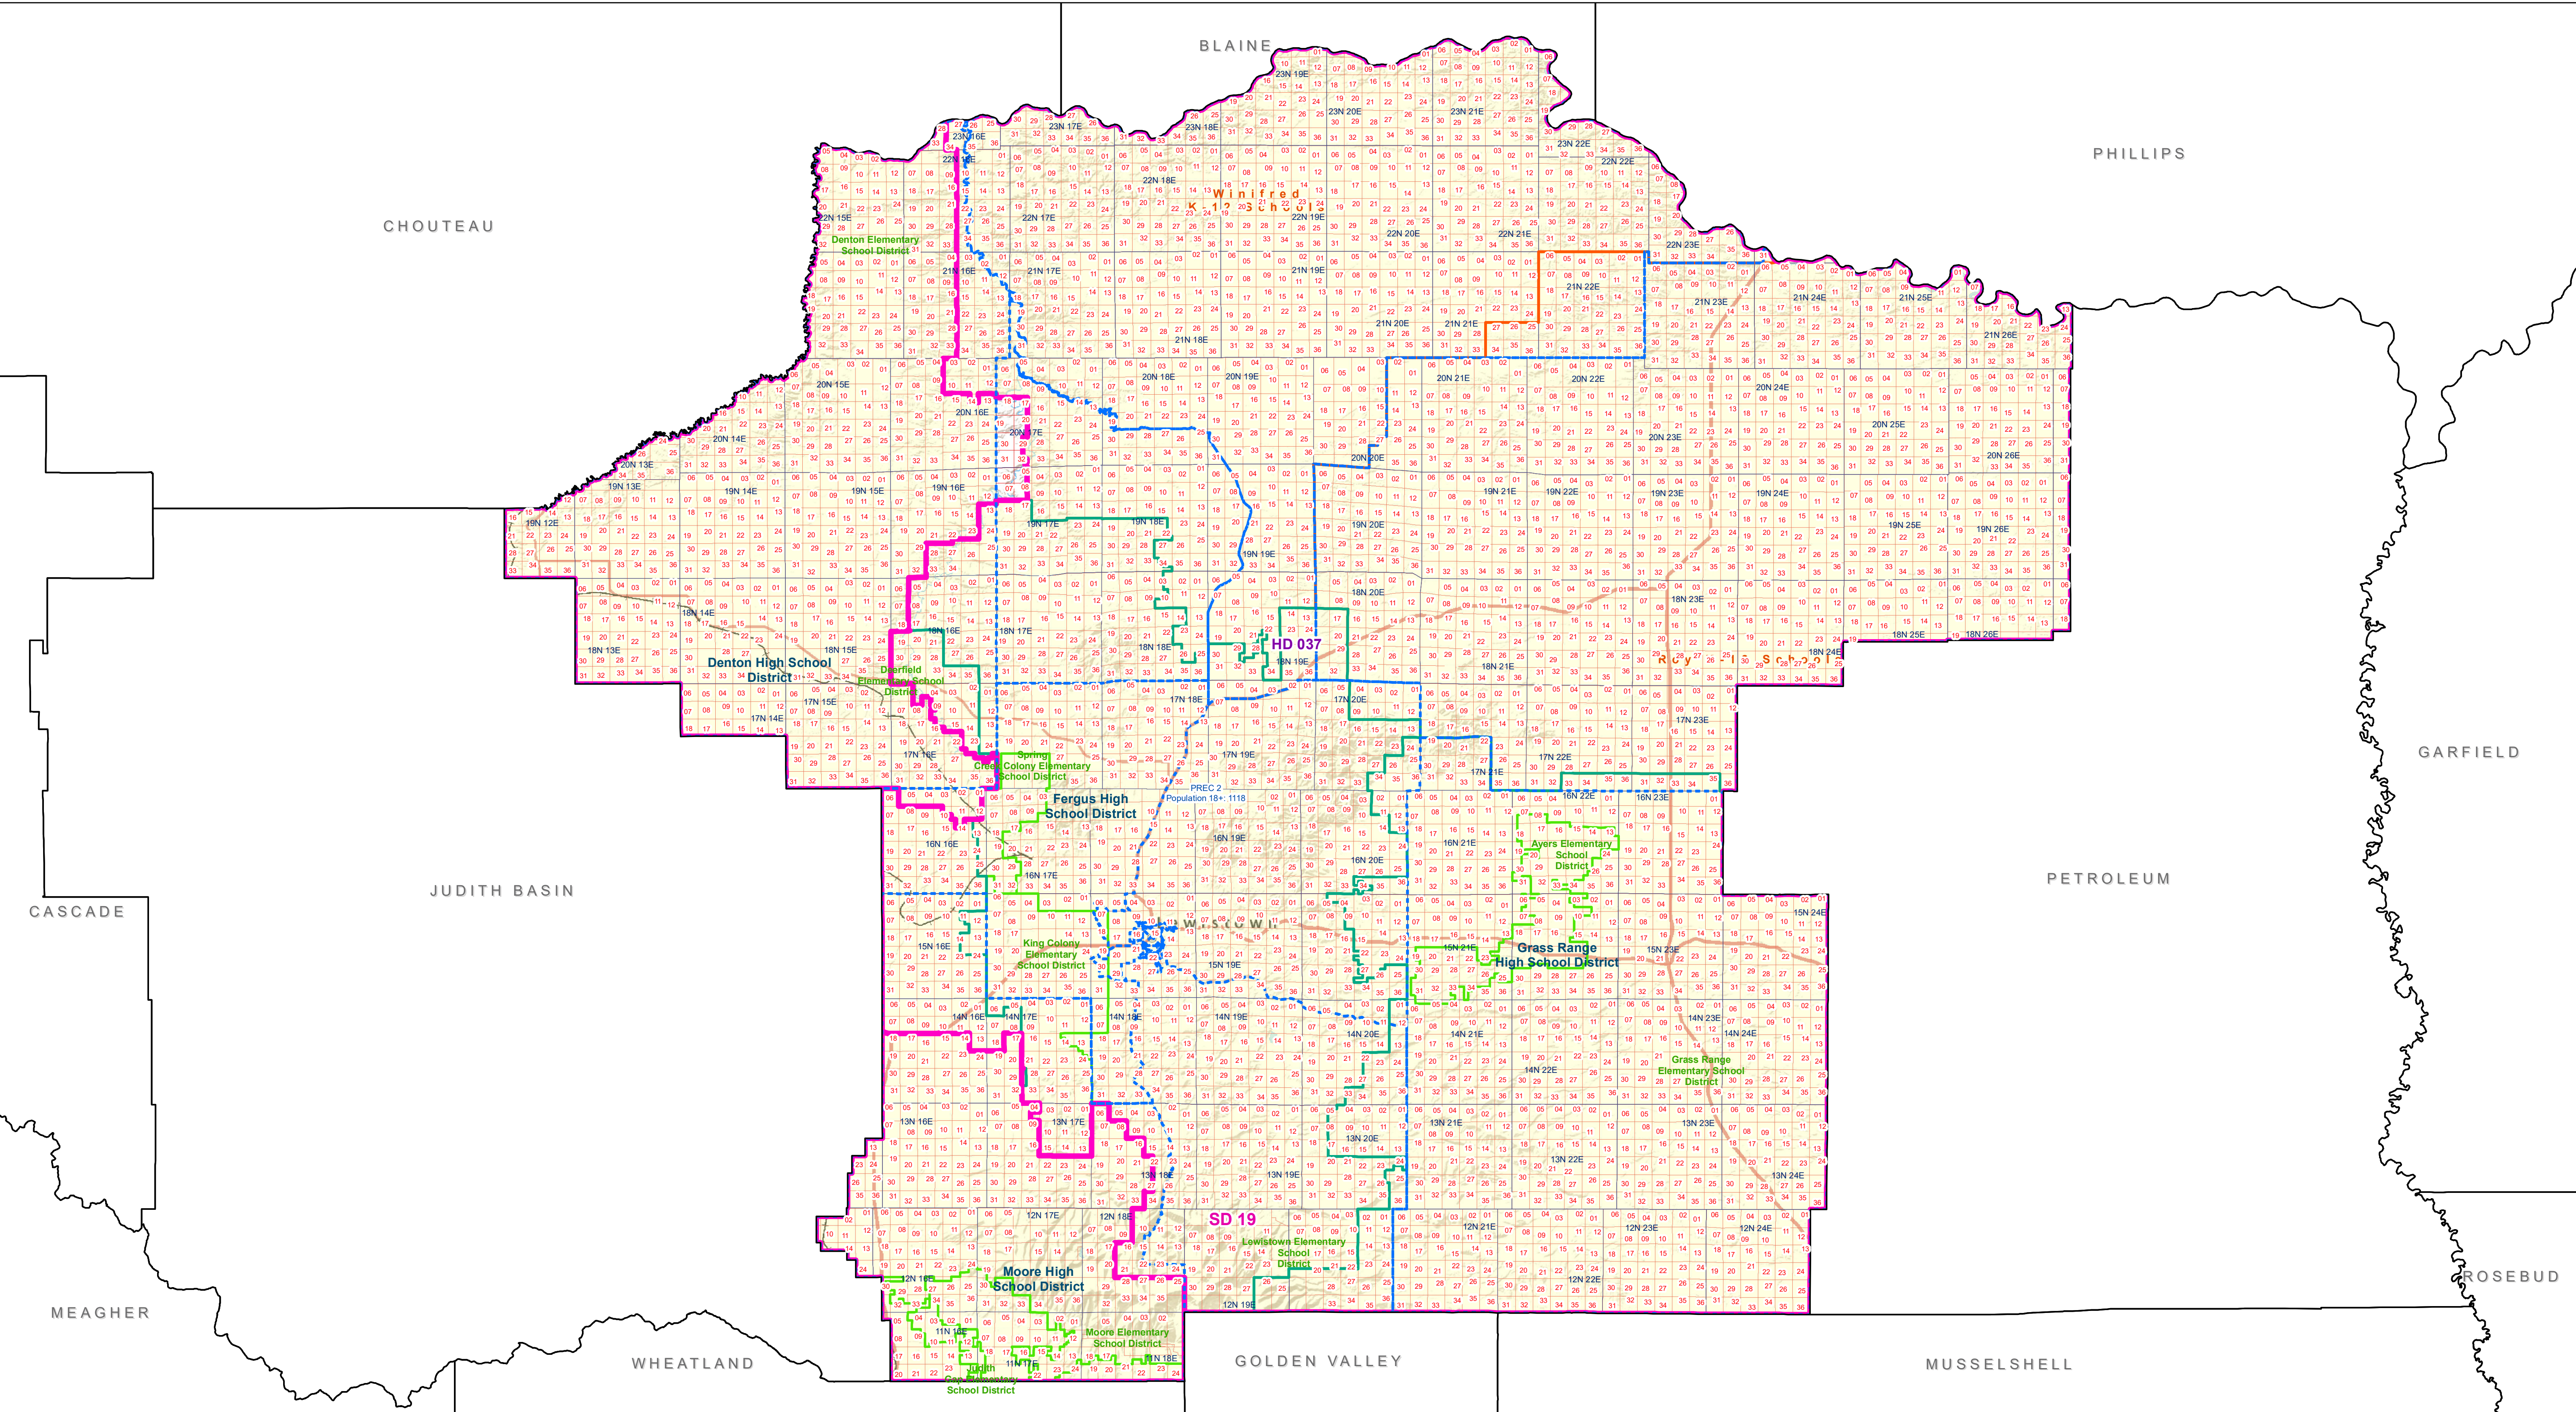

Fergus County

Voting Precincts and Legislative Districts

- Voting Precincts
- Senate
- Secondary School Districts
- Township Boundary
- House
- Elementary School Districts
- Sections
- Tribal Nations Reservations
- Unified (K-12) School Districts

Fergus County Districts
 Montana State Library
 Created on 3/13/2023
 Meghan Burns | GeoEnabledElections@mt.gov
<https://geoenabled-elections-montana.hub.arcgis.com/>