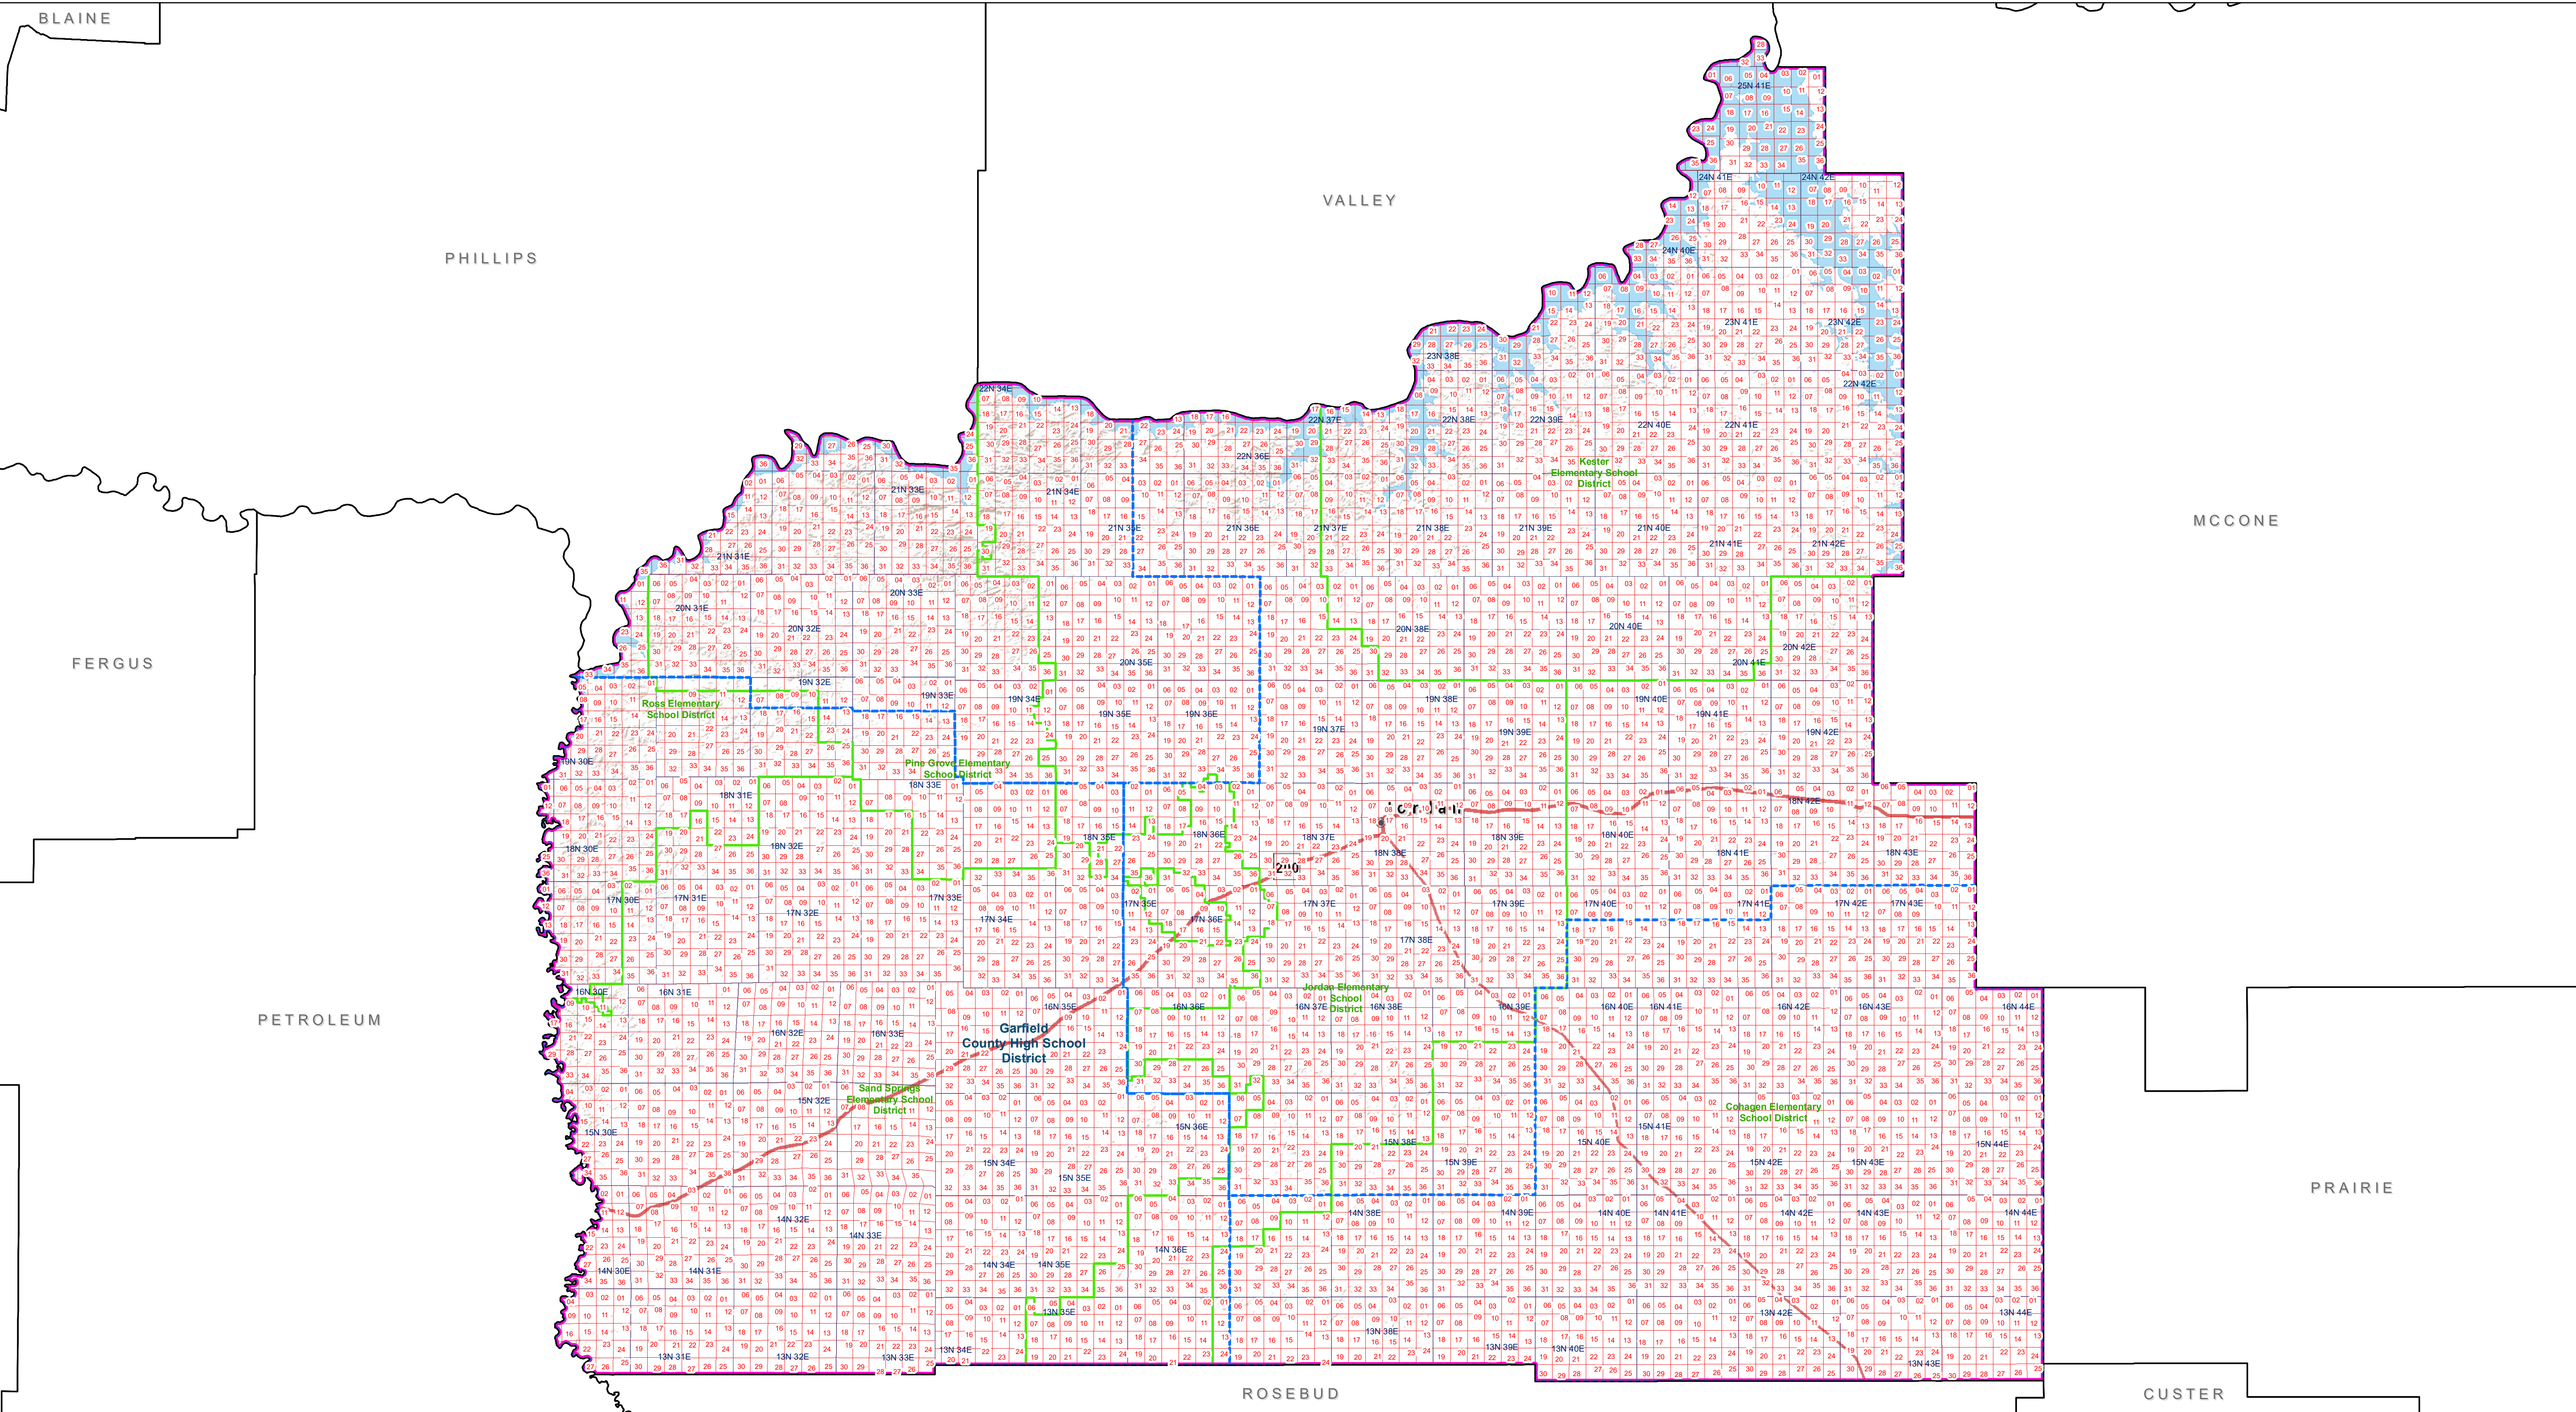

Garfield County Voting Precincts and Legislative Districts

- Voting Precincts
- Senate
- Secondary School Districts
- Township Boundary
- House
- Elementary School Districts
- Sections
- Tribal Nations Reservations
- Unified (K-12) School Districts

Garfield County Districts
 Montana State Library
 Created on 3/13/2023
 Meghan Burns | GeoEnabledElections@mt.gov
<https://geoenabled-elections-montana.hub.arcgis.com/>